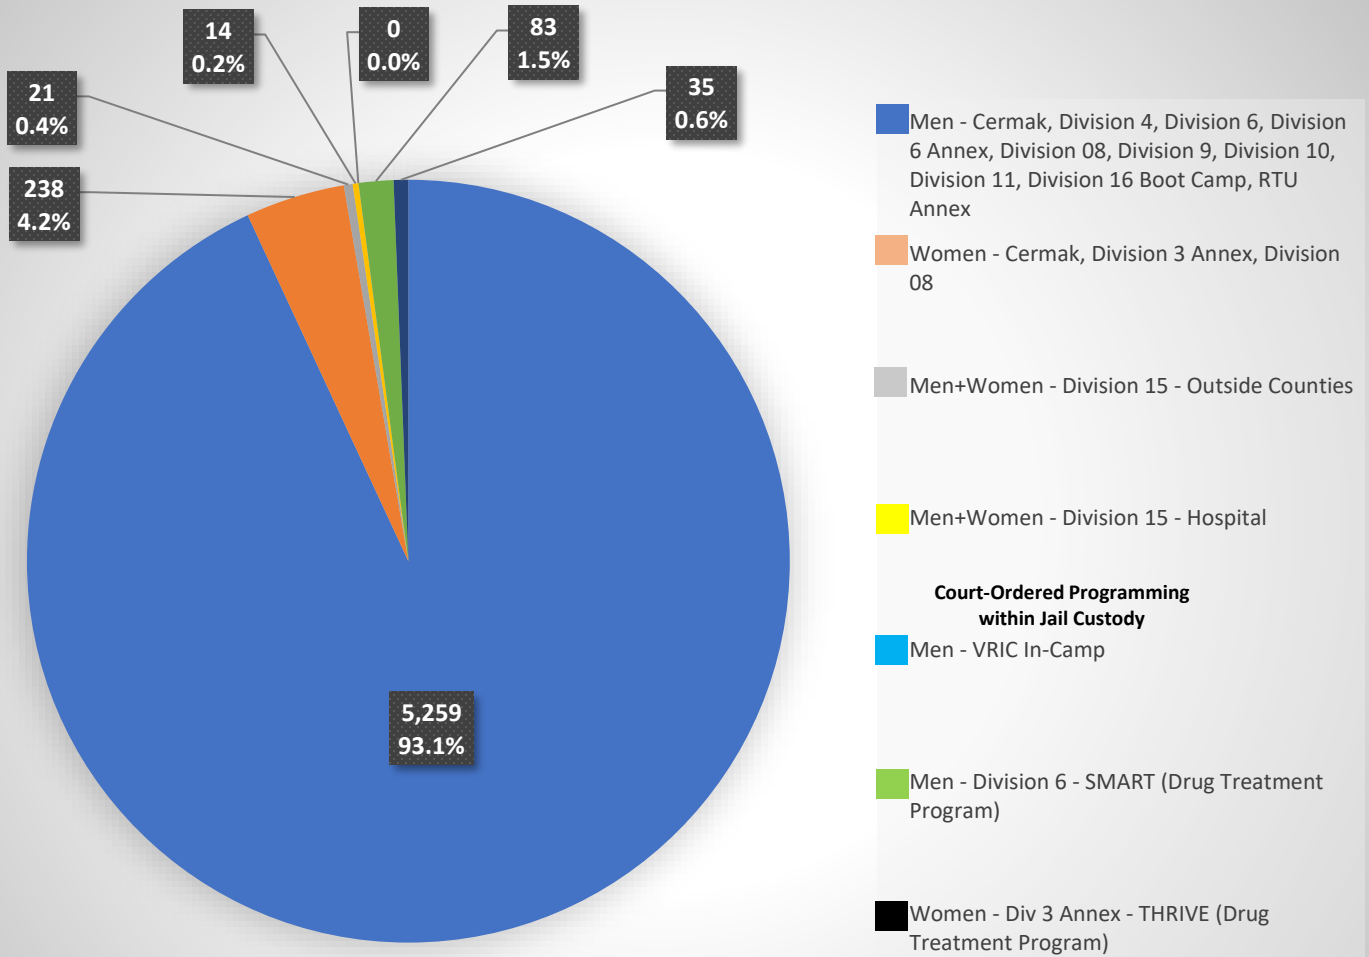

## 10/2/2021

Under the Custody of the Sheriff	
<b>Total Male and Female</b>	<b>8,652</b>
Jail Population	5,650
Community Corrections	3,002

### Jail Population - Behind the Walls

Behind the Walls: Detainees that are physically housed under the Sheriff's custody 24 hours a day/7 days a week. This includes all populations listed on this chart - Divisional populations male & female, Outside Counties, Hospital, PRC, Women's Residential, & VRIC. Detainees in court-ordered treatment programs (PRC, Women's Residential, VRIC) are housed at CCDOC 24 hours a day/7 days week.

#### Race Distribution

#### Age Distribution