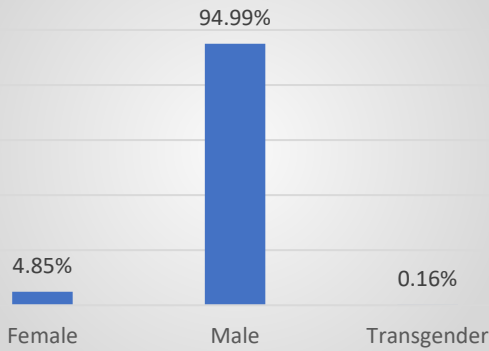

CCSO Population Demographics

In Confinement

Gender Distribution