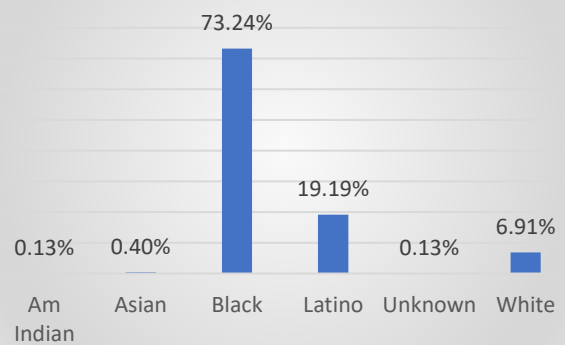

Jail Population - Behind the Walls

Behind the Walls: Detainees that are physically housed under the Sheriff's custody 24 hours a day/7 days a week. This includes all populations listed on this chart - Divisional populations male & female, Outside Counties, Hospital, PRC, Women's Residential, & VRIC. Detainees in court-ordered treatment programs (PRC, Women's Residential, VRIC) are housed at CCDOC 24 hours a day/7 days week.

Sheriff's Daily Report

10/1/2021

CCSO Population Demographics

In Confinement

Gender Distribution

Race Distribution

Age Distribution

Community Corrections

Gender Distribution

Race Distribution

Age Distribution