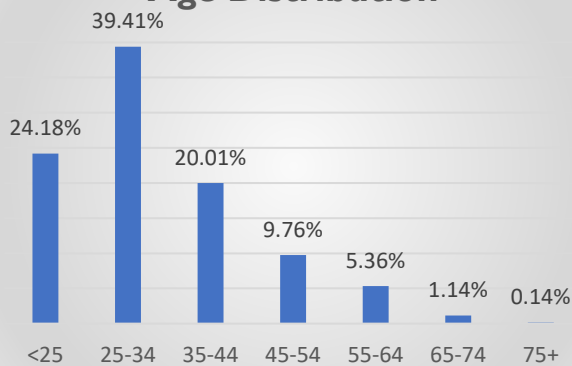

Jail Population - Behind the Walls

Behind the Walls: Detainees that are physically housed under the Sheriff's custody 24 hours a day/7 days a week. This includes all populations listed on this chart - Divisional populations male & female, Outside Counties, Hospital, PRC, Women's Residential, & VRIC. Detainees in court-ordered treatment programs (PRC, Women's Residential, VRIC) are housed at CCDOC 24 hours a day/7 days week.

Sheriff's Daily Report

10/1/2021

CCSO Population Demographics

In Confinement

Gender Distribution

Race Distribution

Age Distribution

Community Corrections

Gender Distribution

Race Distribution

Age Distribution