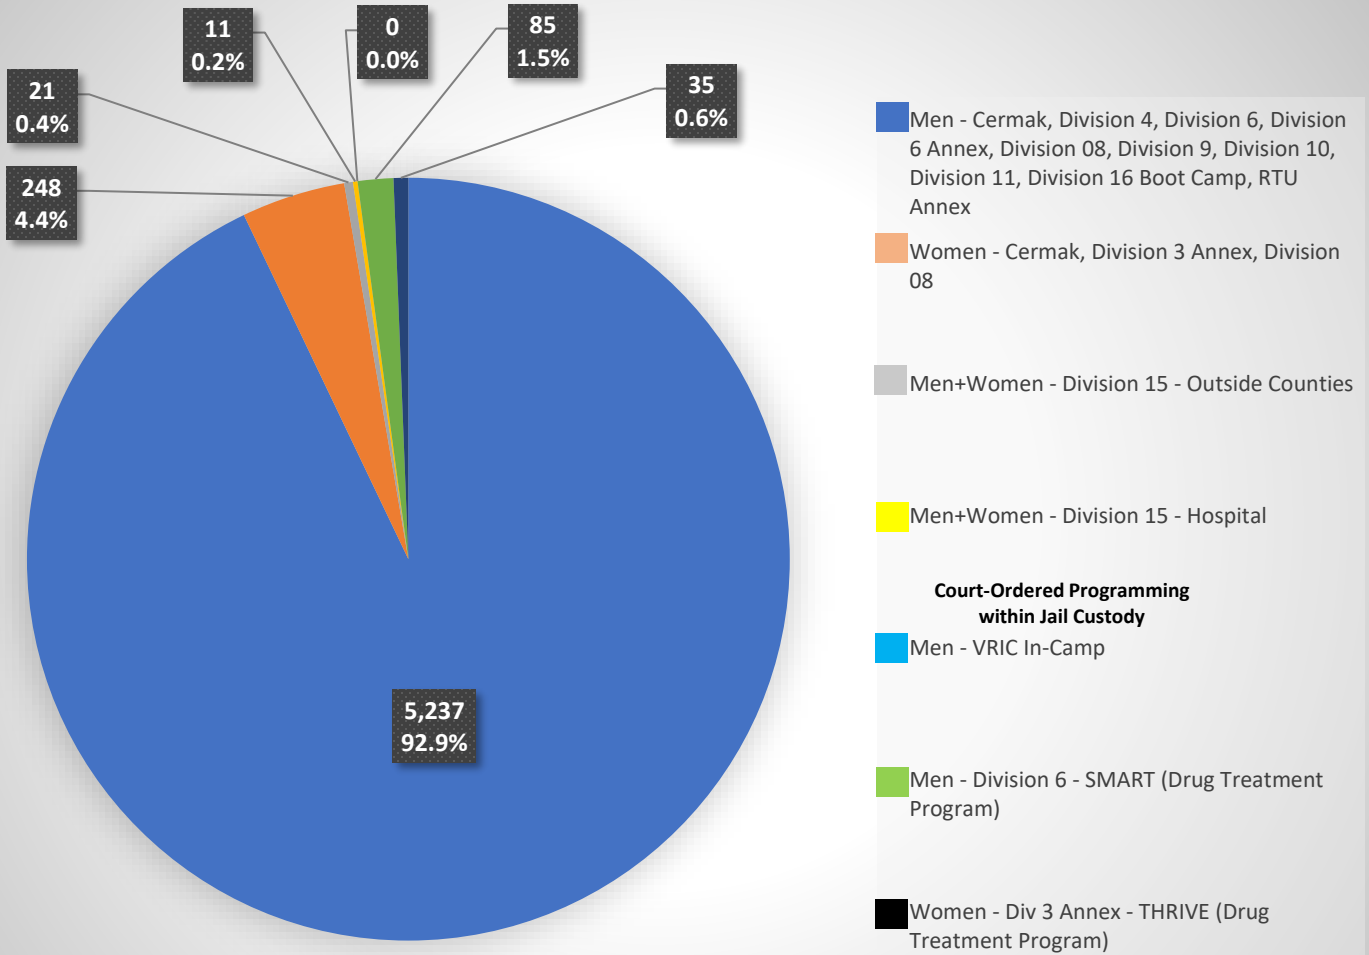

Sheriff's Daily Report

10/1/2021

| Under the Custody of the Sheriff | |
|----------------------------------|--------------|
| Total Male and Female | 8,650 |
| Jail Population | 5,637 |
| Community Corrections | 3,013 |

Jail Population - Behind the Walls

Behind the Walls: Detainees that are physically housed under the Sheriff's custody 24 hours a day/7 days a week. This includes all populations listed on this chart - Divisional populations male & female, Outside Counties, Hospital, PRC, Women's Residential, & VRIC. Detainees in court-ordered treatment programs (PRC, Women's Residential, VRIC) are housed at CCDOC 24 hours a day/7 days week.

Gender Distribution

Race Distribution

Age Distribution