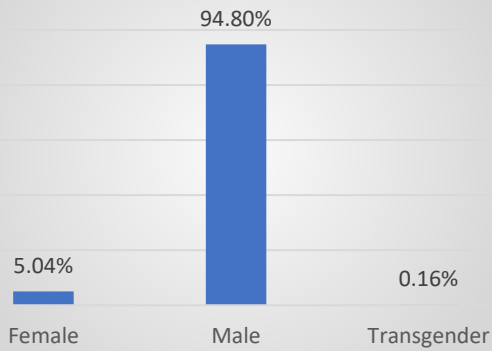

CCSO Population Demographics

In Confinement

Gender Distribution