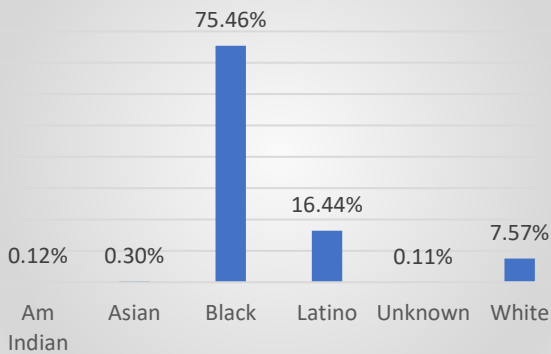

Jail Population - Behind the Walls

Behind the Walls: Detainees that are physically housed under the Sheriff's custody 24 hours a day/7 days a week. This includes all populations listed on this chart - Divisional populations male & female, Outside Counties, Hospital, PRC, Women's Residential, & VRIC. Detainees in court-ordered treatment programs (PRC, Women's Residential, VRIC) are housed at CCDOC 24 hours a day/7 days week.

Sheriff's Daily Report

10/1/2021

CCSO Population Demographics

In Confinement

Gender Distribution

Race Distribution

Age Distribution

Community Corrections

Gender Distribution

Race Distribution

Age Distribution