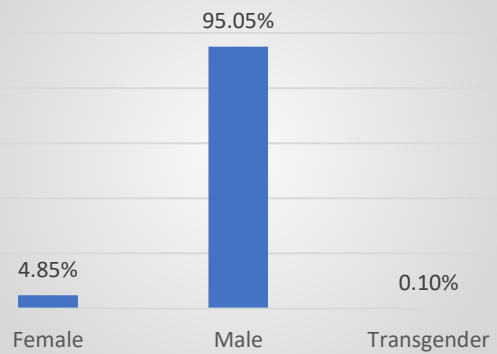

Jail Population - Behind the Walls

Behind the Walls: Detainees that are physically housed under the Sheriff's custody 24 hours a day/7 days a week. This includes all populations listed on this chart - Divisional populations male & female, Outside Counties, Hospital, PRC, Women's Residential, & VRIC. Detainees in court-ordered treatment programs (PRC, Women's Residential, VRIC) are housed at CCDOC 24 hours a day/7 days week.

Sheriff's Daily Report

10/1/2021

CCSO Population Demographics

In Confinement

Gender Distribution

Race Distribution

Age Distribution

Community Corrections

Gender Distribution

Race Distribution

Age Distribution