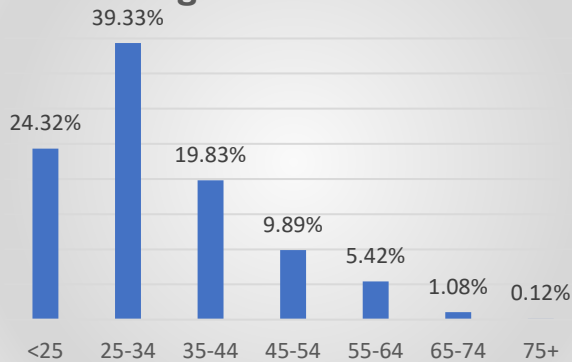

Sheriff's Daily Report

9/30/2021

Under the Custody of the Sheriff	
Total Male and Female	8,689
Jail Population	5,663
Community Corrections	3,026

Behind the Walls: Detainees that are physically housed under the Sheriff's custody 24 hours a day/7 days a week. This includes all populations listed on this chart - Divisional populations male & female, Outside Counties, Hospital, PRC, Women's Residential, & VRIC. Detainees in court-ordered treatment programs (PRC, Women's Residential, VRIC) are housed at CCDOC 24 hours a day/7 days week.

Sheriff's Daily Report

9/30/2021

CCSO Population Demographics

In Confinement

Gender Distribution

Race Distribution

Age Distribution

Community Corrections

Gender Distribution

Race Distribution

Age Distribution