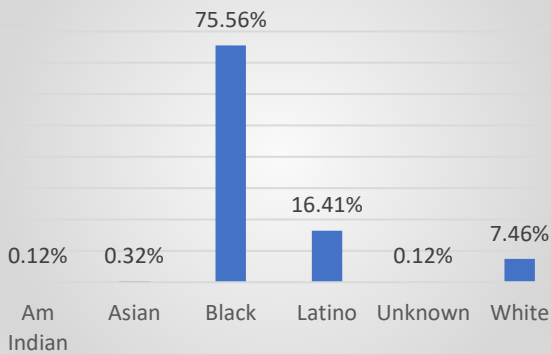

Sheriff's Daily Report

9/30/2021

Under the Custody of the Sheriff	
Total Male and Female	8,689
Jail Population	5,663
Community Corrections	3,026

Behind the Walls: Detainees that are physically housed under the Sheriff's custody 24 hours a day/7 days a week. This includes all populations listed on this chart - Divisional populations male & female, Outside Counties, Hospital, PRC, Women's Residential, & VRIC. Detainees in court-ordered treatment programs (PRC, Women's Residential, VRIC) are housed at CCDOC 24 hours a day/7 days week.

Sheriff's Daily Report

9/30/2021

CCSO Population Demographics

In Confinement

Gender Distribution

Race Distribution

Age Distribution

Community Corrections

Gender Distribution

Race Distribution

Age Distribution