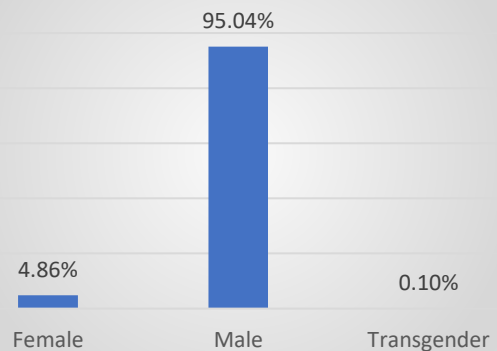

Sheriff's Daily Report

9/30/2021

Under the Custody of the Sheriff	
Total Male and Female	8,689
Jail Population	5,663
Community Corrections	3,026

Behind the Walls: Detainees that are physically housed under the Sheriff's custody 24 hours a day/7 days a week. This includes all populations listed on this chart - Divisional populations male & female, Outside Counties, Hospital, PRC, Women's Residential, & VRIC. Detainees in court-ordered treatment programs (PRC, Women's Residential, VRIC) are housed at CCDOC 24 hours a day/7 days week.

Sheriff's Daily Report

9/30/2021

CCSO Population Demographics

In Confinement

Gender Distribution

Race Distribution

Age Distribution

Community Corrections

Gender Distribution

Race Distribution

Age Distribution