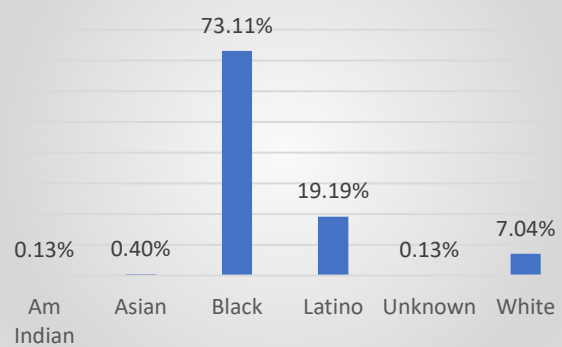

Sheriff's Daily Report

9/30/2021

Under the Custody of the Sheriff	
Total Male and Female	8,689
Jail Population	5,663
Community Corrections	3,026

Behind the Walls: Detainees that are physically housed under the Sheriff's custody 24 hours a day/7 days a week. This includes all populations listed on this chart - Divisional populations male & female, Outside Counties, Hospital, PRC, Women's Residential, & VRIC. Detainees in court-ordered treatment programs (PRC, Women's Residential, VRIC) are housed at CCDOC 24 hours a day/7 days week.

Sheriff's Daily Report

9/30/2021

CCSO Population Demographics

In Confinement

Gender Distribution

Race Distribution

Age Distribution

Community Corrections

Gender Distribution

Race Distribution

Age Distribution