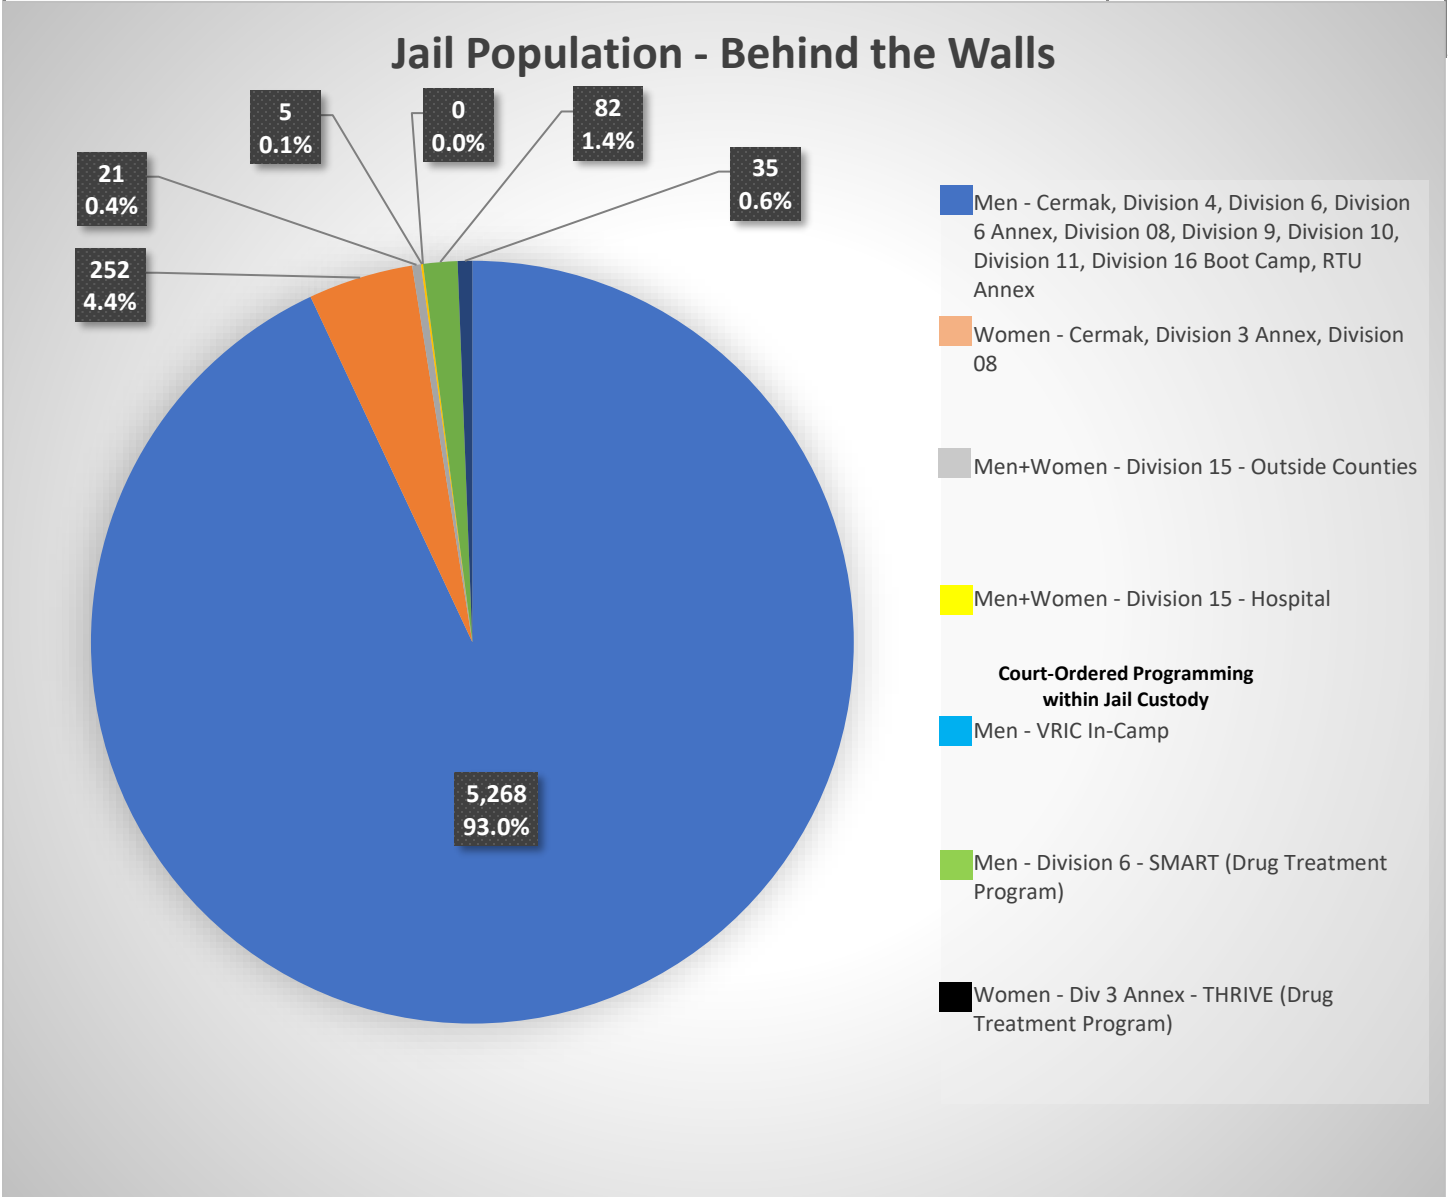

Sheriff's Daily Report

9/30/2021

Under the Custody of the Sheriff	
Total Male and Female	8,689
Jail Population	5,663
Community Corrections	3,026

Behind the Walls: Detainees that are physically housed under the Sheriff's custody 24 hours a day/7 days a week. This includes all populations listed on this chart - Divisional populations male & female, Outside Counties, Hospital, PRC, Women's Residential, & VRIC. Detainees in court-ordered treatment programs (PRC, Women's Residential, VRIC) are housed at CCDOC 24 hours a day/7 days week.

Sheriff's Daily Report

9/30/2021

CCSO Population Demographics

In Confinement

Gender Distribution

Race Distribution

Age Distribution

Community Corrections

Gender Distribution

Race Distribution

Age Distribution