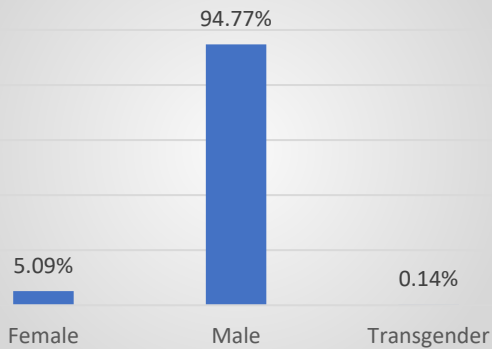

CCSO Population Demographics

In Confinement

Gender Distribution