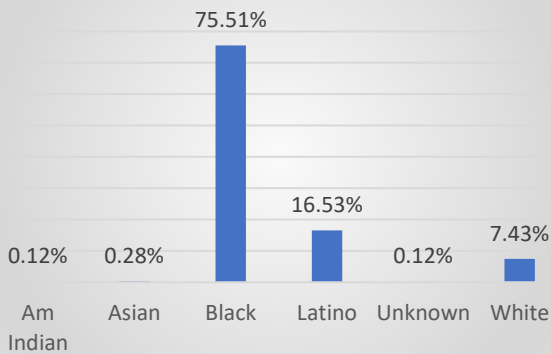

Sheriff's Daily Report

9/29/2021

Under the Custody of the Sheriff	
Total Male and Female	8,743
Jail Population	5,700
Community Corrections	3,043

Behind the Walls: Detainees that are physically housed under the Sheriff's custody 24 hours a day/7 days a week. This includes all populations listed on this chart - Divisional populations male & female, Outside Counties, Hospital, PRC, Women's Residential, & VRIC. Detainees in court-ordered treatment programs (PRC, Women's Residential, VRIC) are housed at CCDOC 24 hours a day/7 days week.

Sheriff's Daily Report

9/29/2021

CCSO Population Demographics

In Confinement

Community Corrections

Gender Distribution

Gender Distribution

Race Distribution

Race Distribution

Age Distribution

Age Distribution