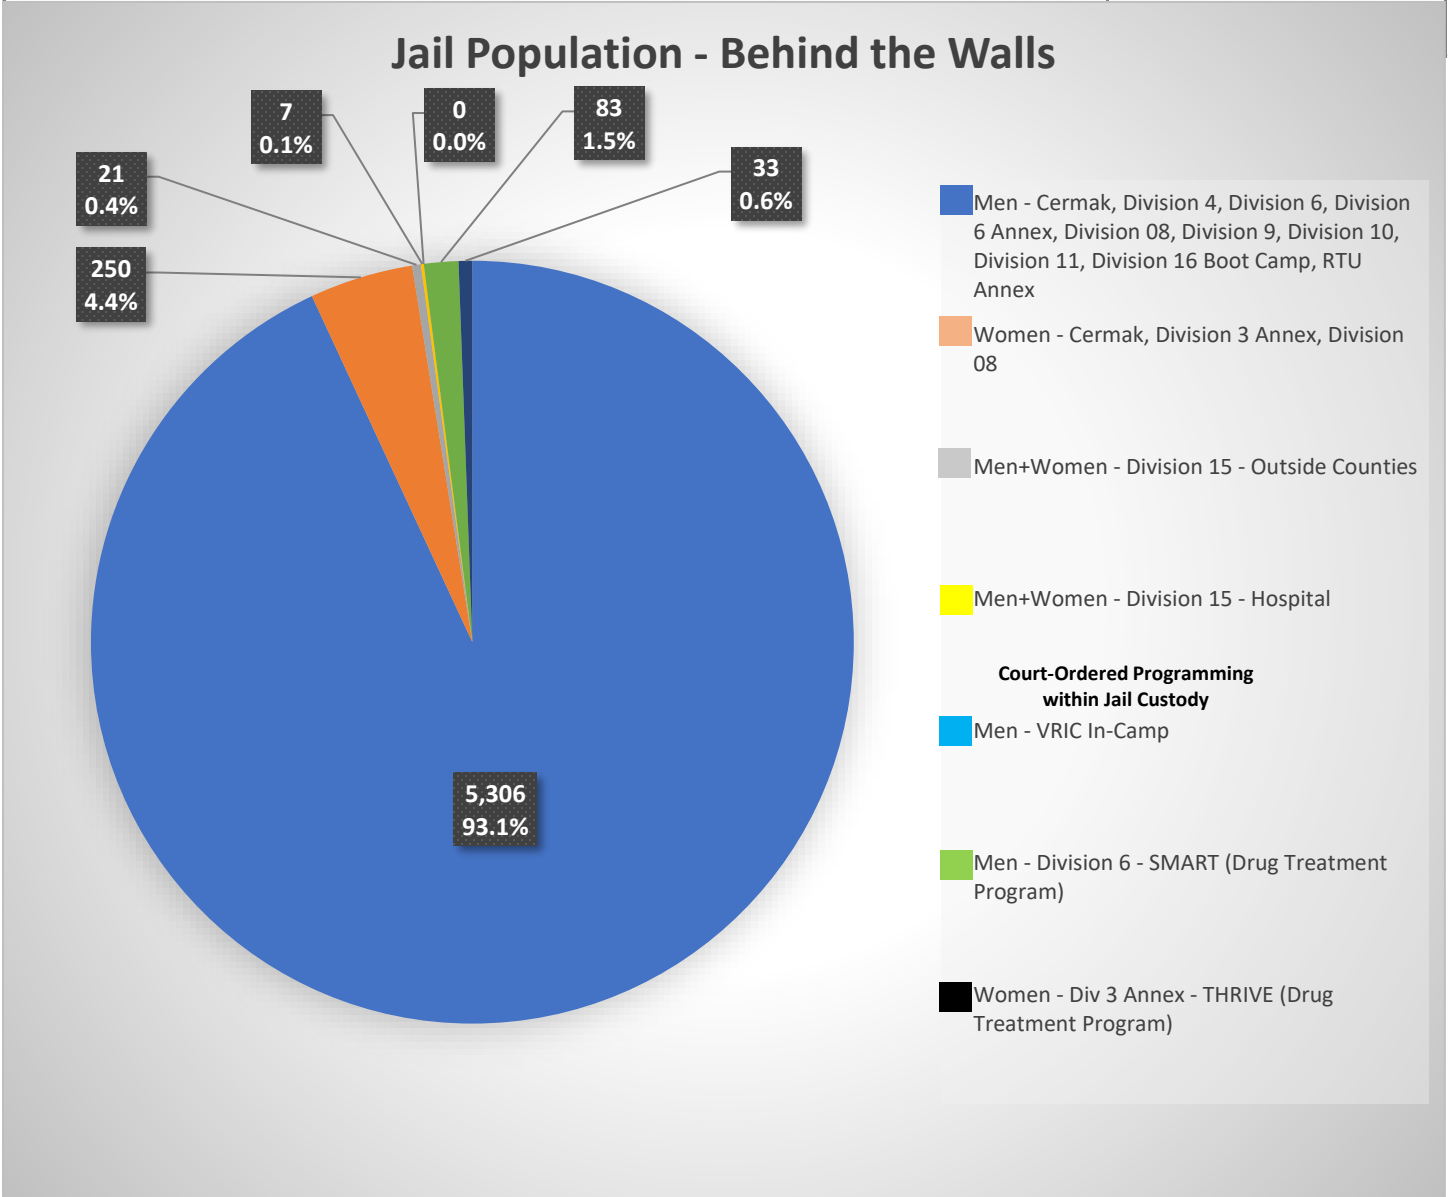

Sheriff's Daily Report

9/29/2021

Under the Custody of the Sheriff	
Total Male and Female	8,743
Jail Population	5,700
Community Corrections	3,043

Behind the Walls: Detainees that are physically housed under the Sheriff's custody 24 hours a day/7 days a week. This includes all populations listed on this chart - Divisional populations male & female, Outside Counties, Hospital, PRC, Women's Residential, & VRIC. Detainees in court-ordered treatment programs (PRC, Women's Residential, VRIC) are housed at CCDOC 24 hours a day/7 days week.

Sheriff's Daily Report

9/29/2021

CCSO Population Demographics

In Confinement

Community Corrections

Gender Distribution

Gender Distribution

Race Distribution

Race Distribution

Age Distribution

Age Distribution