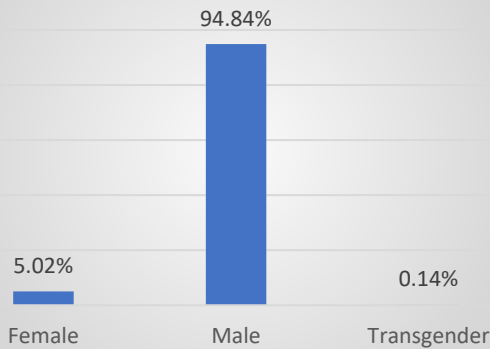

Sheriff's Daily Report

9/29/2021

Under the Custody of the Sheriff	
Total Male and Female	8,743
Jail Population	5,700
Community Corrections	3,043

Behind the Walls: Detainees that are physically housed under the Sheriff's custody 24 hours a day/7 days a week. This includes all populations listed on this chart - Divisional populations male & female, Outside Counties, Hospital, PRC, Women's Residential, & VRIC. Detainees in court-ordered treatment programs (PRC, Women's Residential, VRIC) are housed at CCDOC 24 hours a day/7 days week.

Sheriff's Daily Report

9/29/2021

CCSO Population Demographics

In Confinement

Community Corrections

Gender Distribution

Gender Distribution

Race Distribution

Race Distribution

Age Distribution

Age Distribution