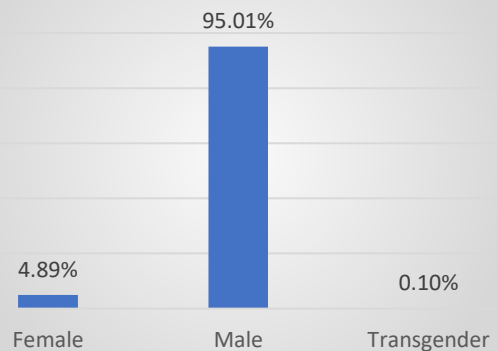

Sheriff's Daily Report

9/29/2021

Under the Custody of the Sheriff	
Total Male and Female	8,743
Jail Population	5,700
Community Corrections	3,043

Behind the Walls: Detainees that are physically housed under the Sheriff's custody 24 hours a day/7 days a week. This includes all populations listed on this chart - Divisional populations male & female, Outside Counties, Hospital, PRC, Women's Residential, & VRIC. Detainees in court-ordered treatment programs (PRC, Women's Residential, VRIC) are housed at CCDOC 24 hours a day/7 days week.

Sheriff's Daily Report

9/29/2021

CCSO Population Demographics

In Confinement

Community Corrections

Gender Distribution

Gender Distribution

Race Distribution

Race Distribution

Age Distribution

Age Distribution