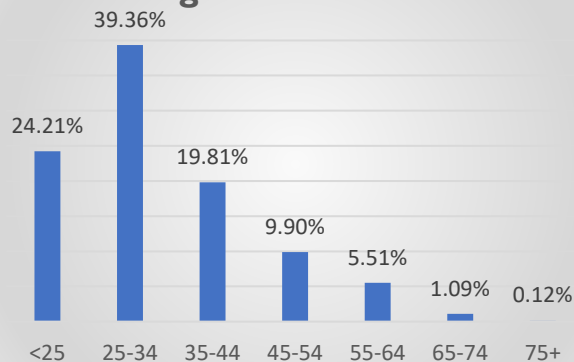

Sheriff's Daily Report

9/29/2021

Under the Custody of the Sheriff	
Total Male and Female	8,743
Jail Population	5,700
Community Corrections	3,043

Behind the Walls: Detainees that are physically housed under the Sheriff's custody 24 hours a day/7 days a week. This includes all populations listed on this chart - Divisional populations male & female, Outside Counties, Hospital, PRC, Women's Residential, & VRIC. Detainees in court-ordered treatment programs (PRC, Women's Residential, VRIC) are housed at CCDOC 24 hours a day/7 days week.

Sheriff's Daily Report

9/29/2021

CCSO Population Demographics

In Confinement

Community Corrections

Gender Distribution

Gender Distribution

Race Distribution

Race Distribution

Age Distribution

Age Distribution