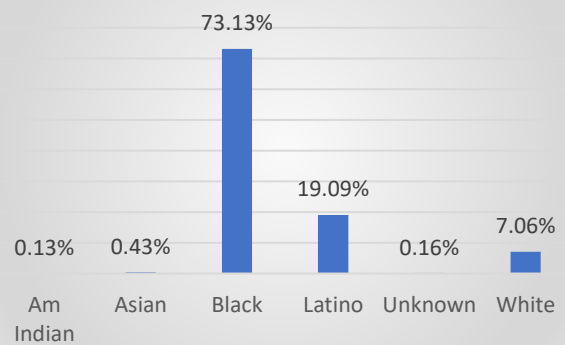

Sheriff's Daily Report

9/29/2021

Under the Custody of the Sheriff	
Total Male and Female	8,743
Jail Population	5,700
Community Corrections	3,043

Behind the Walls: Detainees that are physically housed under the Sheriff's custody 24 hours a day/7 days a week. This includes all populations listed on this chart - Divisional populations male & female, Outside Counties, Hospital, PRC, Women's Residential, & VRIC. Detainees in court-ordered treatment programs (PRC, Women's Residential, VRIC) are housed at CCDOC 24 hours a day/7 days week.

Sheriff's Daily Report

9/29/2021

CCSO Population Demographics

In Confinement

Community Corrections

Gender Distribution

Gender Distribution

Race Distribution

Race Distribution

Age Distribution

Age Distribution