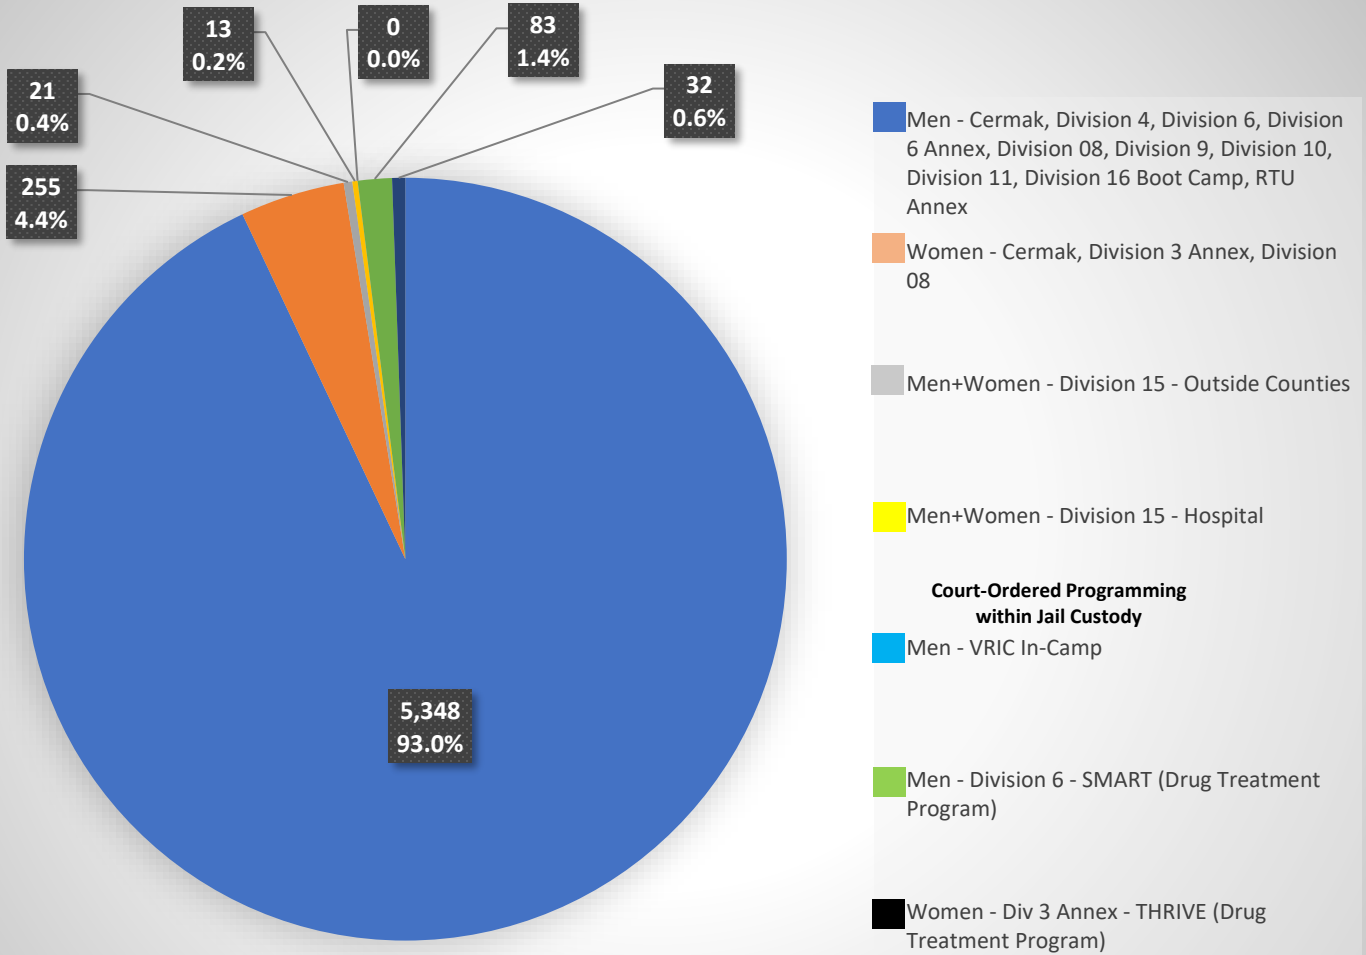

### Jail Population - Behind the Walls

Behind the Walls: Detainees that are physically housed under the Sheriff's custody 24 hours a day/7 days a week. This includes all populations listed on this chart - Divisional populations male & female, Outside Counties, Hospital, PRC, Women's Residential, & VRIC. Detainees in court-ordered treatment programs (PRC, Women's Residential, VRIC) are housed at CCDOC 24 hours a day/7 days week.

#### Race Distribution

#### Age Distribution