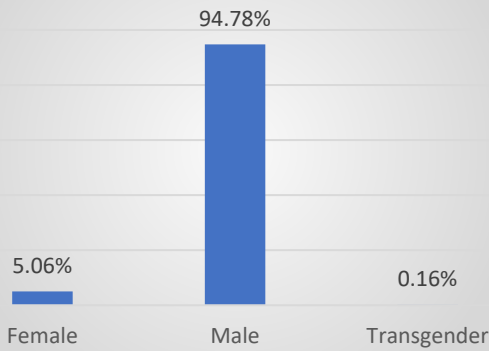

CCSO Population Demographics

In Confinement

Community Corrections

Gender Distribution