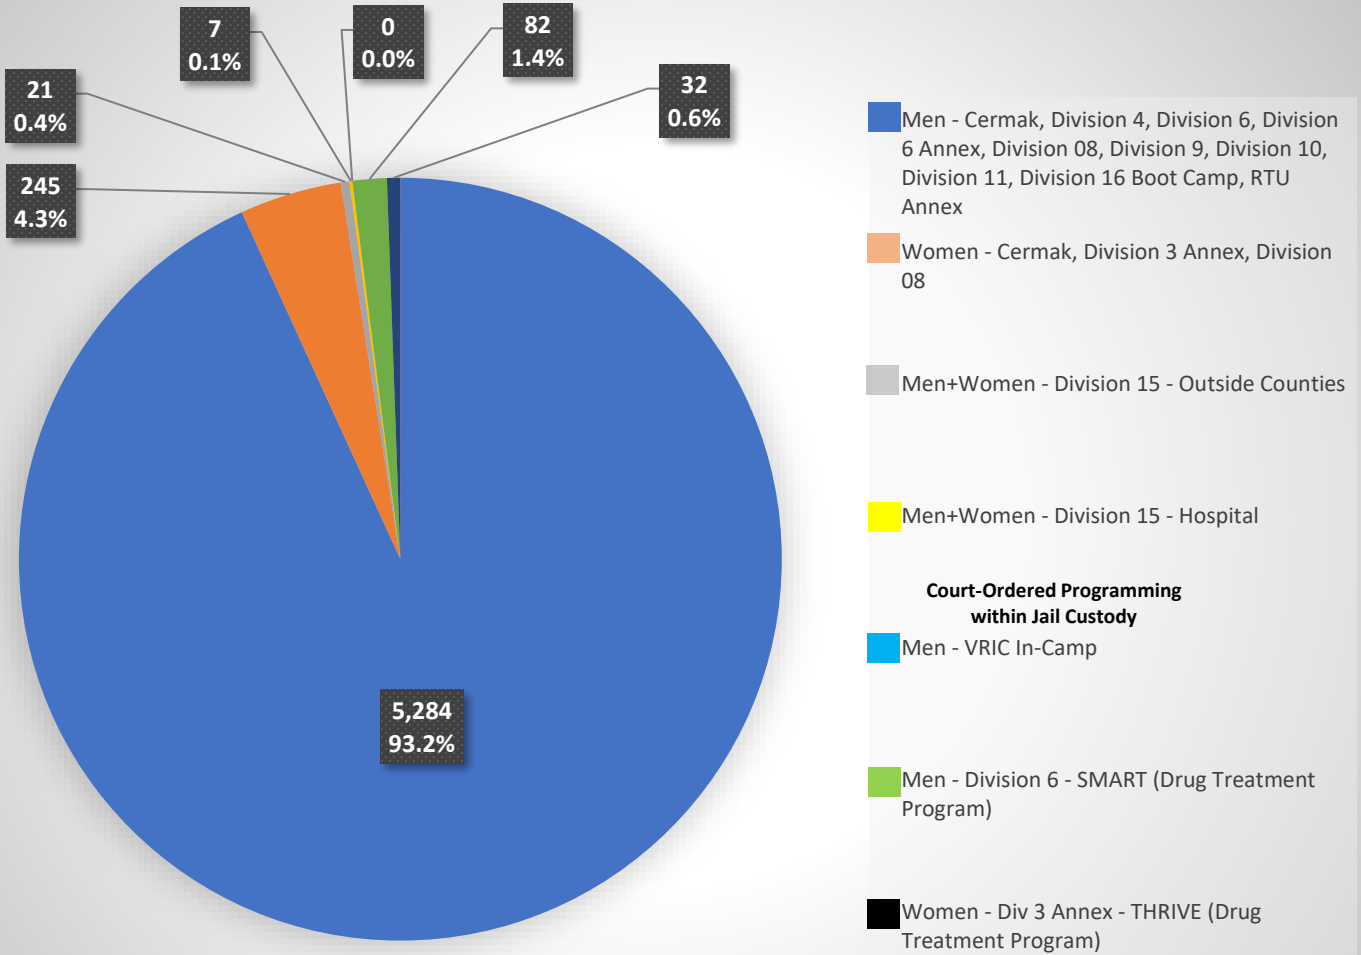

# Sheriff's Daily Report

9/25/2021

Under the Custody of the Sheriff	
Total Male and Female	8,715
Jail Population	5,671
Community Corrections	3,044

## Jail Population - Behind the Walls

Behind the Walls: Detainees that are physically housed under the Sheriff's custody 24 hours a day/7 days a week. This includes all populations listed on this chart - Divisional populations male & female, Outside Counties, Hospital, PRC, Women's Residential, & VRIC. Detainees in court-ordered treatment programs (PRC, Women's Residential, VRIC) are housed at CCDOC 24 hours a day/7 days week.

#### Race Distribution

#### Age Distribution