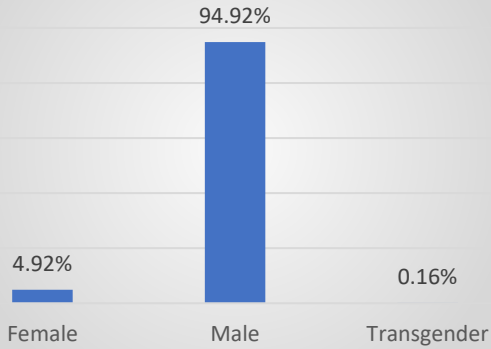

CCSO Population Demographics

In Confinement

Gender Distribution