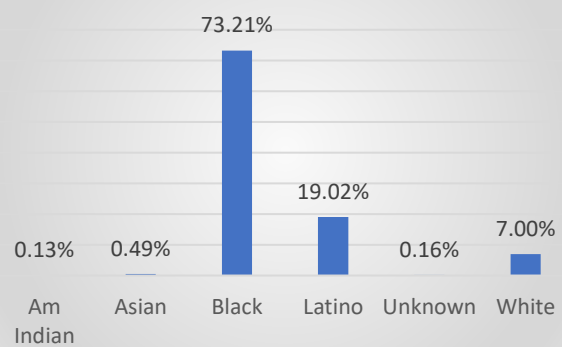

Sheriff's Daily Report

9/22/2021

Under the Custody of the Sheriff	
Total Male and Female	8,737
Jail Population	5,652
Community Corrections	3,085

Jail Population - Behind the Walls

Behind the Walls: Detainees that are physically housed under the Sheriff's custody 24 hours a day/7 days a week. This includes all populations listed on this chart - Divisional populations male & female, Outside Counties, Hospital, PRC, Women's Residential, & VRIC. Detainees in court-ordered treatment programs (PRC, Women's Residential, VRIC) are housed at CCDOC 24 hours a day/7 days week.

Sheriff's Daily Report

9/22/2021

CCSO Population Demographics

In Confinement

Community Corrections

Gender Distribution

Gender Distribution

Race Distribution

Race Distribution

Age Distribution

Age Distribution