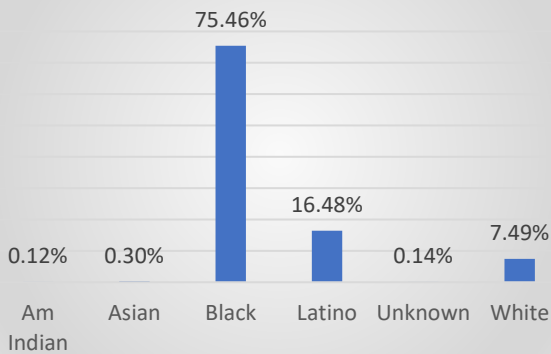

Sheriff's Daily Report

9/22/2021

Under the Custody of the Sheriff	
Total Male and Female	8,737
Jail Population	5,652
Community Corrections	3,085

Jail Population - Behind the Walls

Behind the Walls: Detainees that are physically housed under the Sheriff's custody 24 hours a day/7 days a week. This includes all populations listed on this chart - Divisional populations male & female, Outside Counties, Hospital, PRC, Women's Residential, & VRIC. Detainees in court-ordered treatment programs (PRC, Women's Residential, VRIC) are housed at CCDOC 24 hours a day/7 days week.

Sheriff's Daily Report

9/22/2021

CCSO Population Demographics

In Confinement

Community Corrections

Gender Distribution

Gender Distribution

Race Distribution

Race Distribution

Age Distribution

Age Distribution