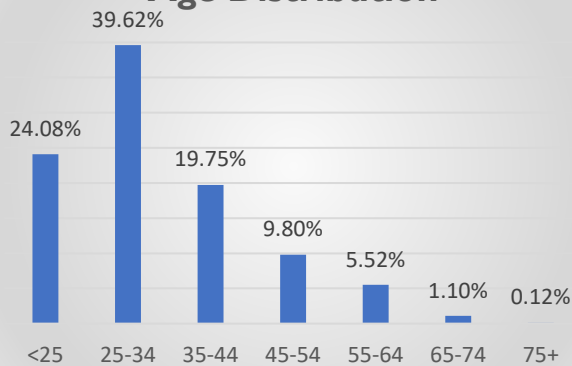

Sheriff's Daily Report

9/22/2021

Under the Custody of the Sheriff	
Total Male and Female	8,737
Jail Population	5,652
Community Corrections	3,085

Jail Population - Behind the Walls

Behind the Walls: Detainees that are physically housed under the Sheriff's custody 24 hours a day/7 days a week. This includes all populations listed on this chart - Divisional populations male & female, Outside Counties, Hospital, PRC, Women's Residential, & VRIC. Detainees in court-ordered treatment programs (PRC, Women's Residential, VRIC) are housed at CCDOC 24 hours a day/7 days week.

Sheriff's Daily Report

9/22/2021

CCSO Population Demographics

In Confinement

Community Corrections

Gender Distribution

Gender Distribution

Race Distribution

Race Distribution

Age Distribution

Age Distribution