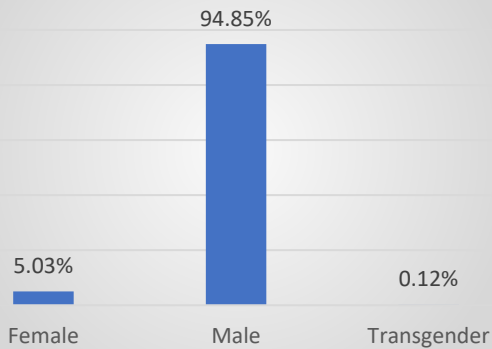

Sheriff's Daily Report

9/22/2021

Under the Custody of the Sheriff	
Total Male and Female	8,737
Jail Population	5,652
Community Corrections	3,085

Jail Population - Behind the Walls

Behind the Walls: Detainees that are physically housed under the Sheriff's custody 24 hours a day/7 days a week. This includes all populations listed on this chart - Divisional populations male & female, Outside Counties, Hospital, PRC, Women's Residential, & VRIC. Detainees in court-ordered treatment programs (PRC, Women's Residential, VRIC) are housed at CCDOC 24 hours a day/7 days week.

Sheriff's Daily Report

9/22/2021

CCSO Population Demographics

In Confinement

Community Corrections

Gender Distribution

Gender Distribution

Race Distribution

Race Distribution

Age Distribution

Age Distribution