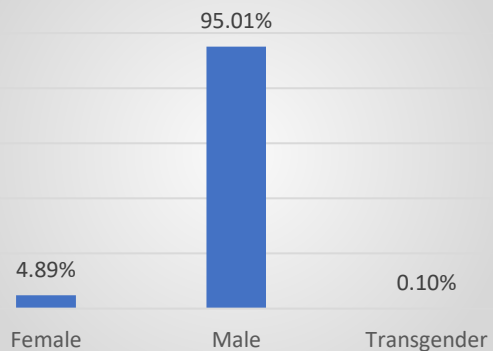

Sheriff's Daily Report

9/22/2021

Under the Custody of the Sheriff	
Total Male and Female	8,737
Jail Population	5,652
Community Corrections	3,085

Jail Population - Behind the Walls

Behind the Walls: Detainees that are physically housed under the Sheriff's custody 24 hours a day/7 days a week. This includes all populations listed on this chart - Divisional populations male & female, Outside Counties, Hospital, PRC, Women's Residential, & VRIC. Detainees in court-ordered treatment programs (PRC, Women's Residential, VRIC) are housed at CCDOC 24 hours a day/7 days week.

Sheriff's Daily Report

9/22/2021

CCSO Population Demographics

In Confinement

Community Corrections

Gender Distribution

Gender Distribution

Race Distribution

Race Distribution

Age Distribution

Age Distribution