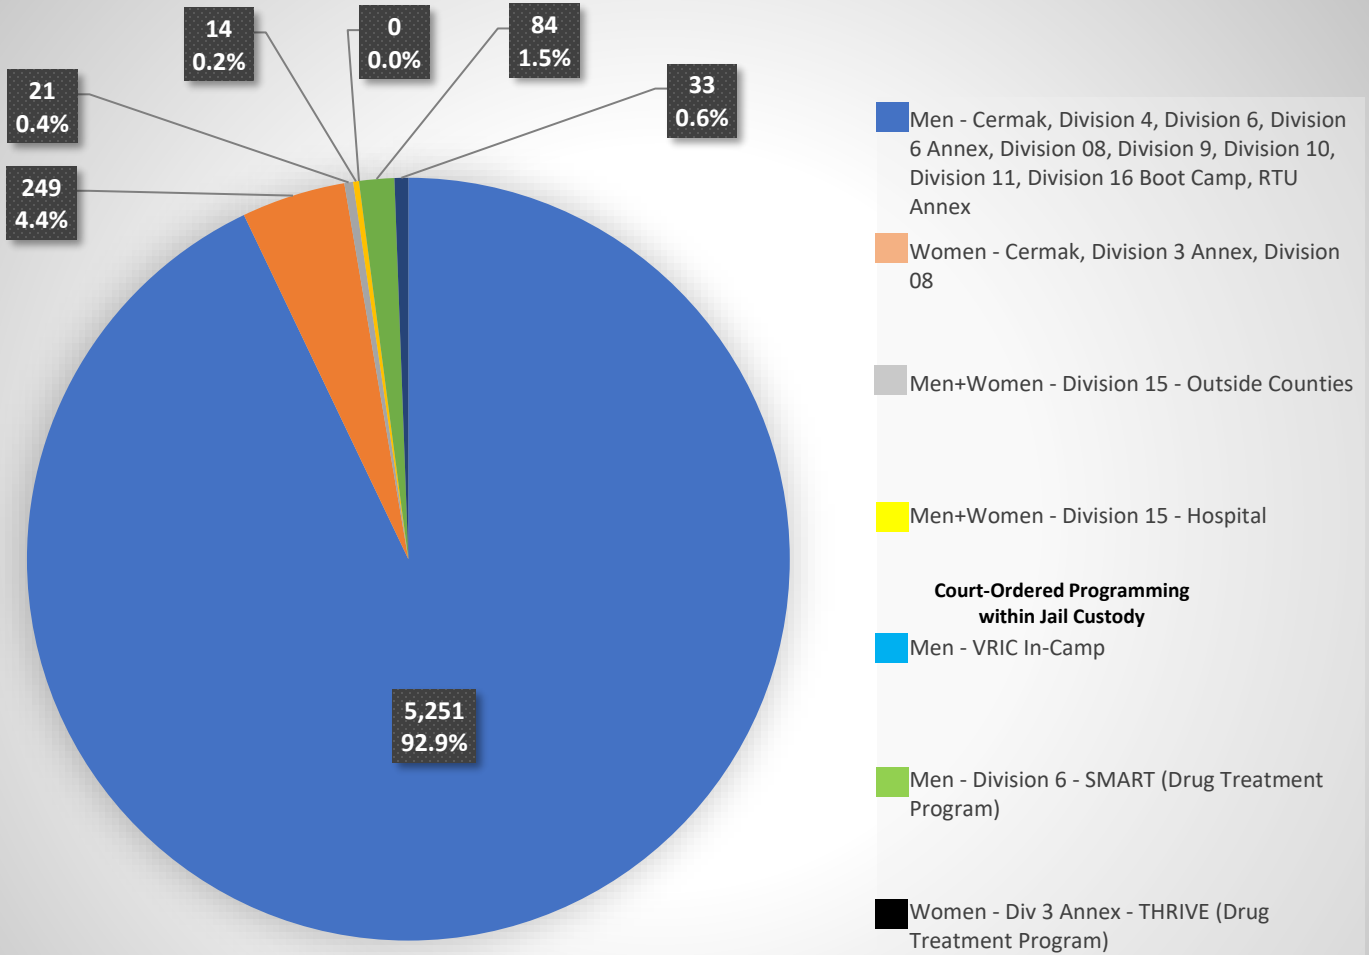

Sheriff's Daily Report

9/22/2021

Under the Custody of the Sheriff	
Total Male and Female	8,737
Jail Population	5,652
Community Corrections	3,085

Jail Population - Behind the Walls

Behind the Walls: Detainees that are physically housed under the Sheriff's custody 24 hours a day/7 days a week. This includes all populations listed on this chart - Divisional populations male & female, Outside Counties, Hospital, PRC, Women's Residential, & VRIC. Detainees in court-ordered treatment programs (PRC, Women's Residential, VRIC) are housed at CCDOC 24 hours a day/7 days week.

Sheriff's Daily Report

9/22/2021

CCSO Population Demographics

In Confinement

Community Corrections

Gender Distribution

Gender Distribution

Race Distribution

Race Distribution

Age Distribution

Age Distribution