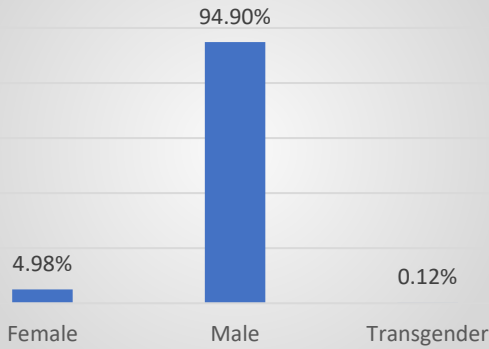

CCSO Population Demographics

In Confinement

Gender Distribution