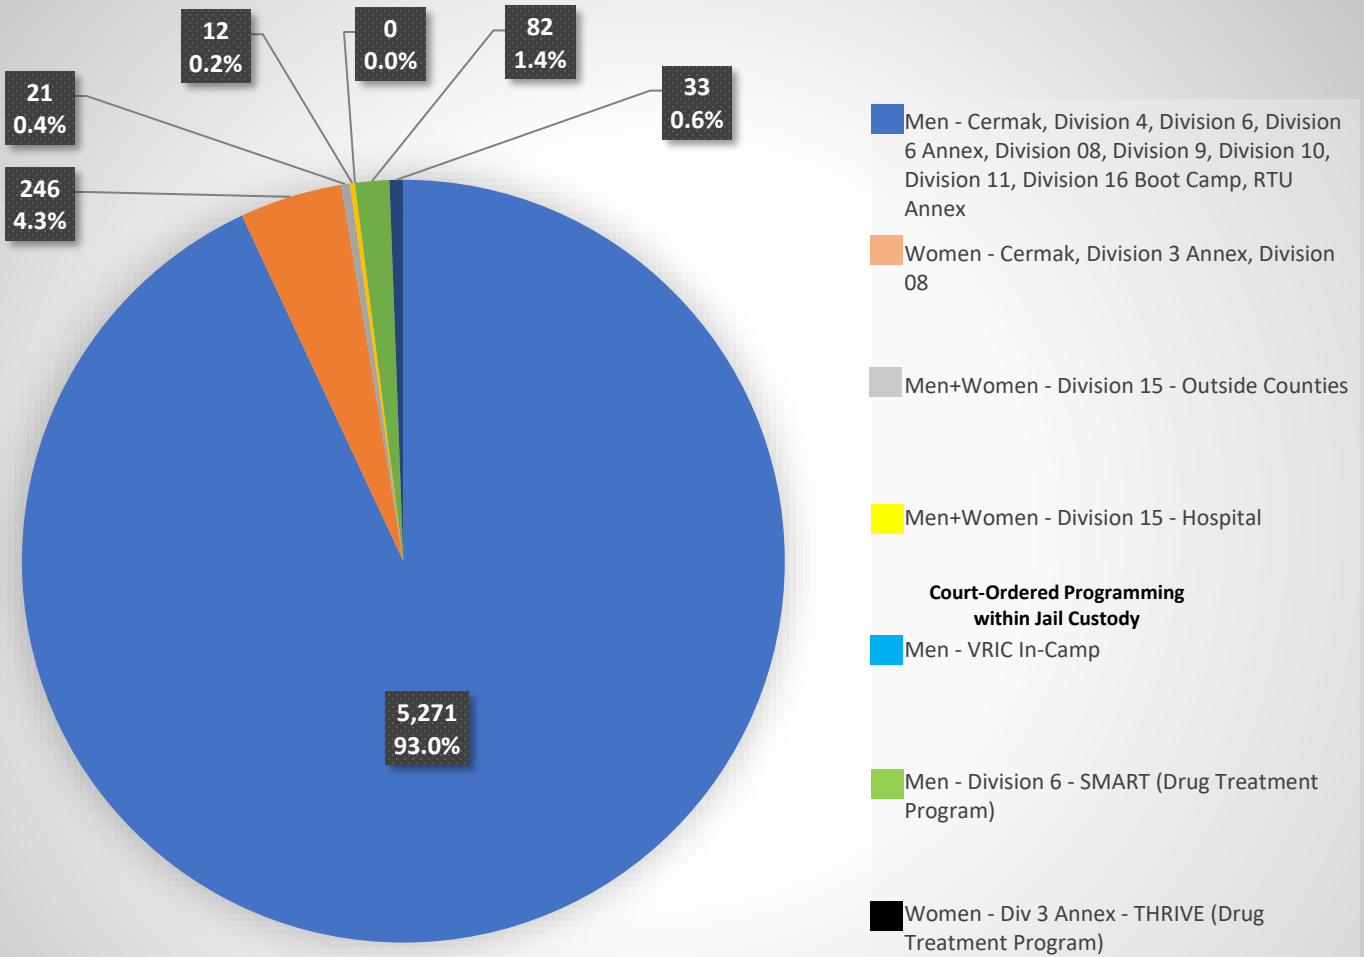

## 9/19/2021

Under the Custody of the Sheriff	
<b>Total Male and Female</b>	<b>8,777</b>
Jail Population	5,665
Community Corrections	3,112

### Jail Population - Behind the Walls

Behind the Walls: Detainees that are physically housed under the Sheriff's custody 24 hours a day/7 days a week. This includes all populations listed on this chart - Divisional populations male & female, Outside Counties, Hospital, PRC, Women's Residential, & VRIC. Detainees in court-ordered treatment programs (PRC, Women's Residential, VRIC) are housed at CCDOC 24 hours a day/7 days week.

#### Race Distribution

#### Age Distribution