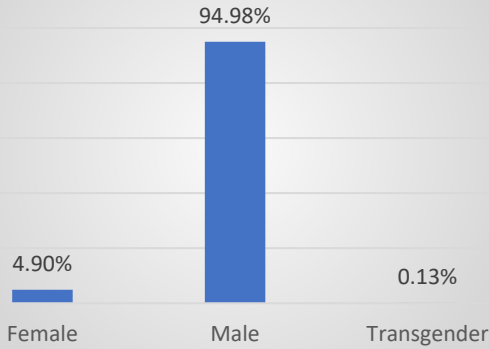

Sheriff's Daily Report

9/17/2021

CCSO Population Demographics

In Confinement

Gender Distribution