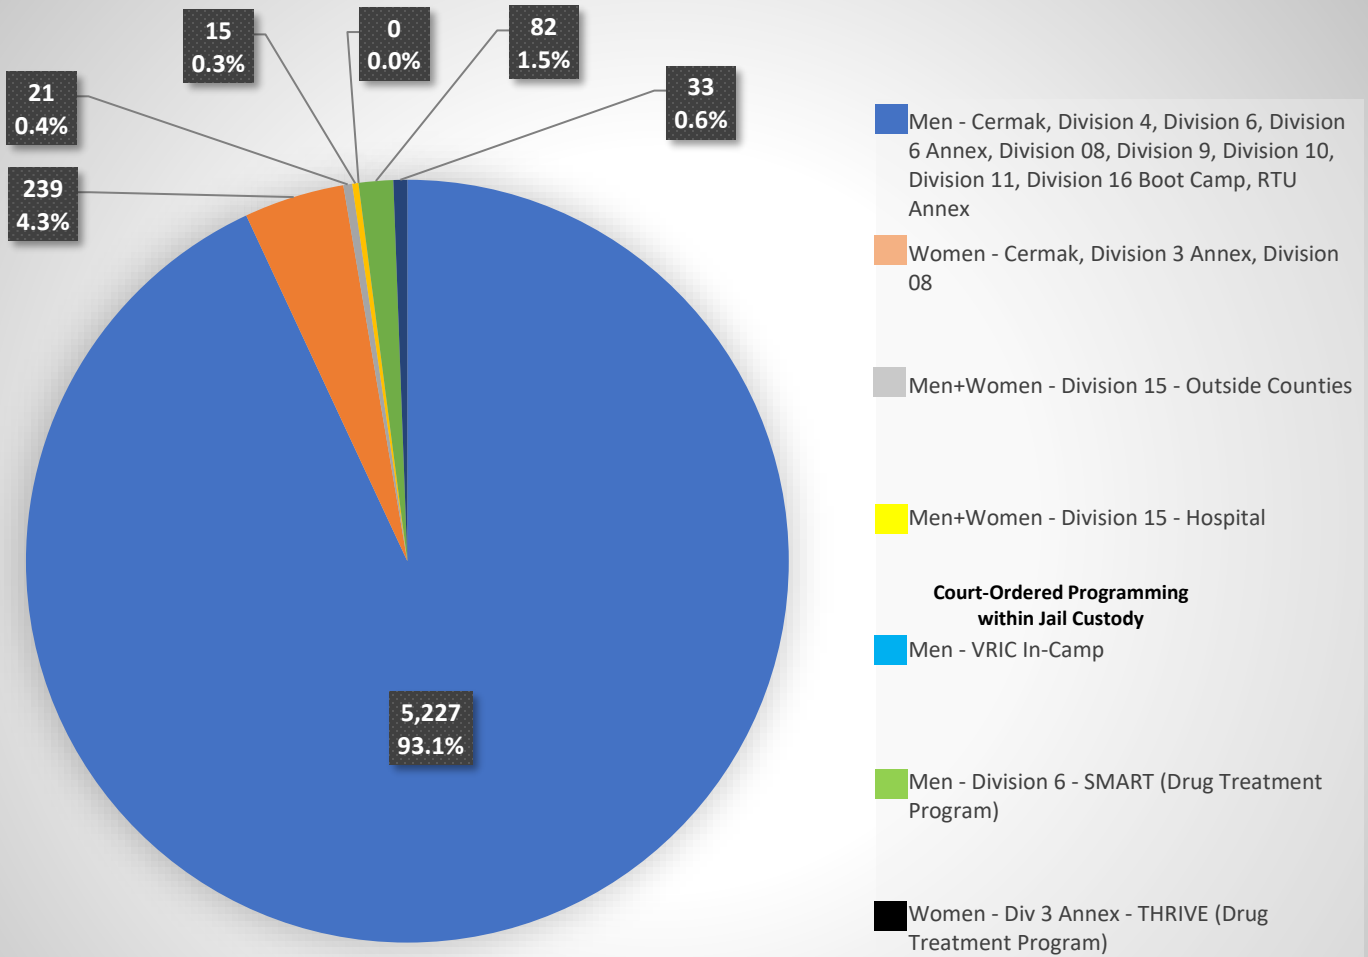

# Sheriff's Daily Report

9/17/2021

Under the Custody of the Sheriff	
Total Male and Female	8,727
Jail Population	5,617
Community Corrections	3,110

## Jail Population - Behind the Walls

Behind the Walls: Detainees that are physically housed under the Sheriff's custody 24 hours a day/7 days a week. This includes all populations listed on this chart - Divisional populations male & female, Outside Counties, Hospital, PRC, Women's Residential, & VRIC. Detainees in court-ordered treatment programs (PRC, Women's Residential, VRIC) are housed at CCDOC 24 hours a day/7 days week.

#### Race Distribution

#### Age Distribution