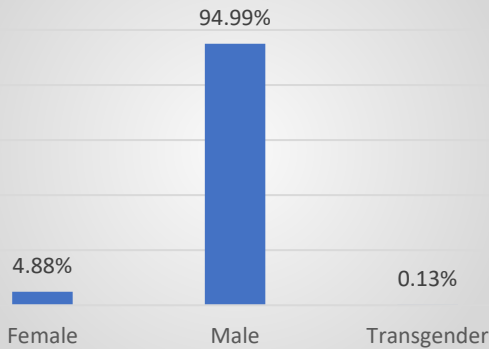

CCSO Population Demographics

In Confinement

Community Corrections

Gender Distribution