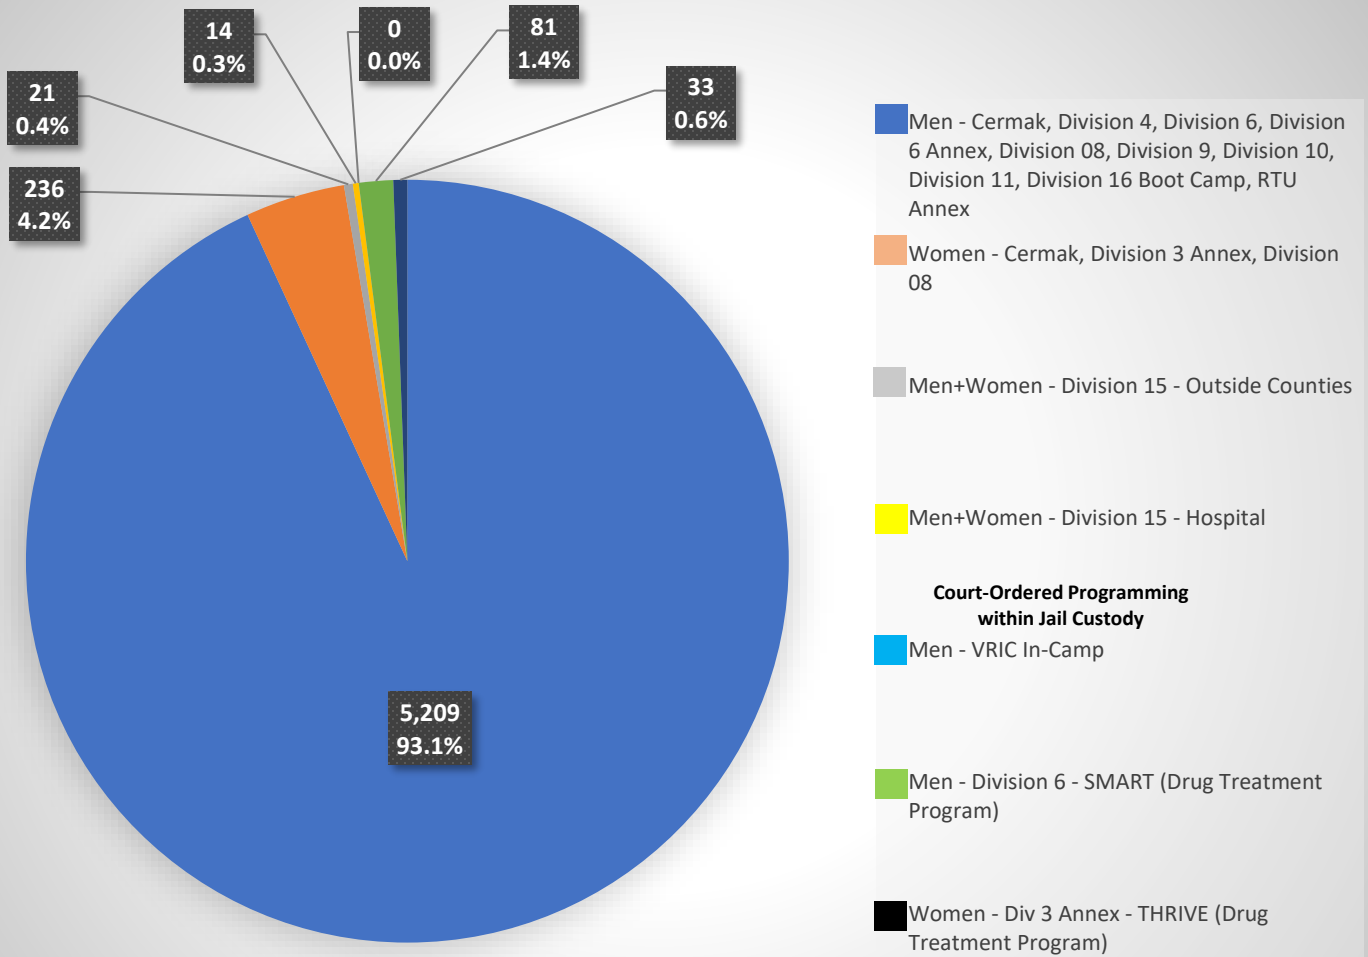

## 9/11/2021

Under the Custody of the Sheriff	
<b>Total Male and Female</b>	<b>8,747</b>
Jail Population	5,594
Community Corrections	3,153

### Jail Population - Behind the Walls

Behind the Walls: Detainees that are physically housed under the Sheriff's custody 24 hours a day/7 days a week. This includes all populations listed on this chart - Divisional populations male & female, Outside Counties, Hospital, PRC, Women's Residential, & VRIC. Detainees in court-ordered treatment programs (PRC, Women's Residential, VRIC) are housed at CCDOC 24 hours a day/7 days week.

#### Age Distribution