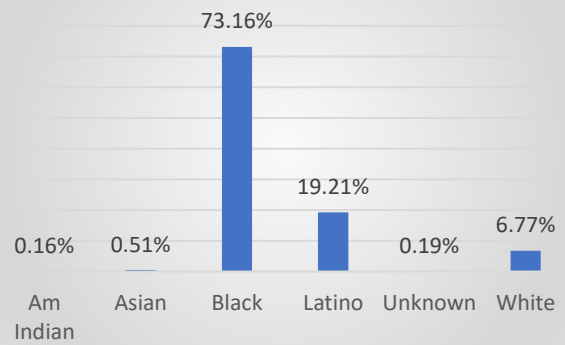

Sheriff's Daily Report

9/10/2021

Under the Custody of the Sheriff	
Total Male and Female	8,776
Jail Population	5,615
Community Corrections	3,161

Jail Population - Behind the Walls

Behind the Walls: Detainees that are physically housed under the Sheriff's custody 24 hours a day/7 days a week. This includes all populations listed on this chart - Divisional populations male & female, Outside Counties, Hospital, PRC, Women's Residential, & VRIC. Detainees in court-ordered treatment programs (PRC, Women's Residential, VRIC) are housed at CCDOC 24 hours a day/7 days week.

Sheriff's Daily Report

9/10/2021

CCSO Population Demographics

In Confinement

Gender Distribution

Race Distribution

Age Distribution

Community Corrections

Gender Distribution

Race Distribution

Age Distribution