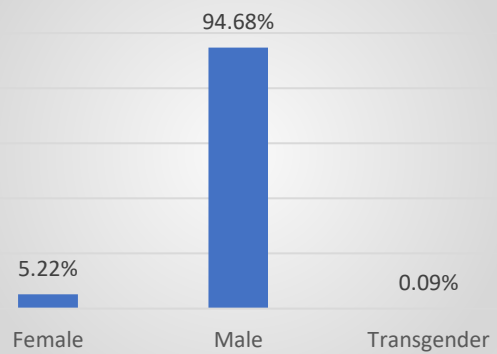

Sheriff's Daily Report

9/10/2021

Under the Custody of the Sheriff	
Total Male and Female	8,776
Jail Population	5,615
Community Corrections	3,161

Jail Population - Behind the Walls

Behind the Walls: Detainees that are physically housed under the Sheriff's custody 24 hours a day/7 days a week. This includes all populations listed on this chart - Divisional populations male & female, Outside Counties, Hospital, PRC, Women's Residential, & VRIC. Detainees in court-ordered treatment programs (PRC, Women's Residential, VRIC) are housed at CCDOC 24 hours a day/7 days week.

Sheriff's Daily Report

9/10/2021

CCSO Population Demographics

In Confinement

Gender Distribution

Race Distribution

Age Distribution

Community Corrections

Gender Distribution

Race Distribution

Age Distribution