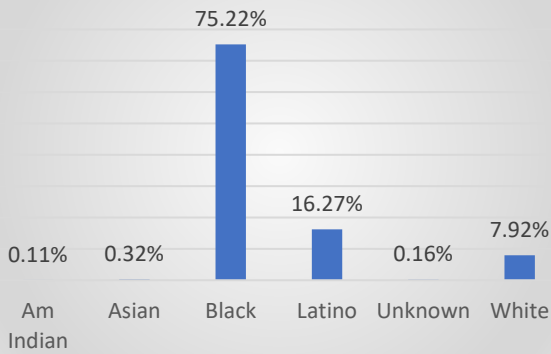

Sheriff's Daily Report

9/10/2021

Under the Custody of the Sheriff	
Total Male and Female	8,776
Jail Population	5,615
Community Corrections	3,161

Jail Population - Behind the Walls

Behind the Walls: Detainees that are physically housed under the Sheriff's custody 24 hours a day/7 days a week. This includes all populations listed on this chart - Divisional populations male & female, Outside Counties, Hospital, PRC, Women's Residential, & VRIC. Detainees in court-ordered treatment programs (PRC, Women's Residential, VRIC) are housed at CCDOC 24 hours a day/7 days week.

Sheriff's Daily Report

9/10/2021

CCSO Population Demographics

In Confinement

Gender Distribution

Race Distribution

Age Distribution

Community Corrections

Gender Distribution

Race Distribution

Age Distribution