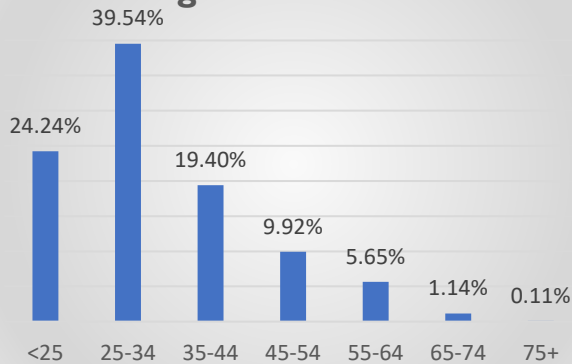

Sheriff's Daily Report

9/10/2021

Under the Custody of the Sheriff	
Total Male and Female	8,776
Jail Population	5,615
Community Corrections	3,161

Jail Population - Behind the Walls

Behind the Walls: Detainees that are physically housed under the Sheriff's custody 24 hours a day/7 days a week. This includes all populations listed on this chart - Divisional populations male & female, Outside Counties, Hospital, PRC, Women's Residential, & VRIC. Detainees in court-ordered treatment programs (PRC, Women's Residential, VRIC) are housed at CCDOC 24 hours a day/7 days week.

Sheriff's Daily Report

9/10/2021

CCSO Population Demographics

In Confinement

Gender Distribution

Race Distribution

Age Distribution

Community Corrections

Gender Distribution

Race Distribution

Age Distribution