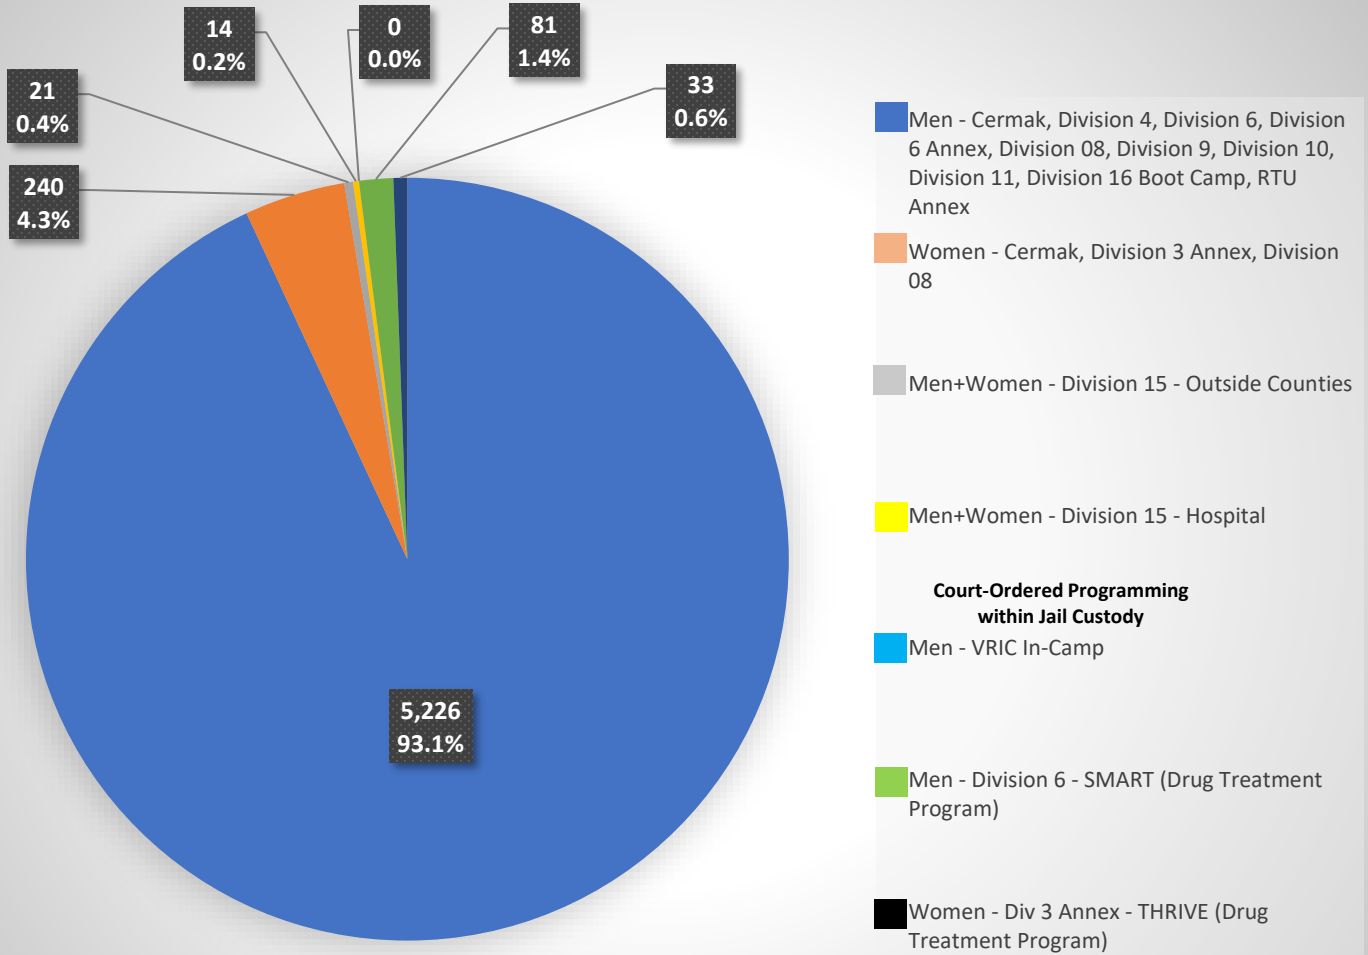

Sheriff's Daily Report

9/10/2021

Under the Custody of the Sheriff	
Total Male and Female	8,776
Jail Population	5,615
Community Corrections	3,161

Jail Population - Behind the Walls

Behind the Walls: Detainees that are physically housed under the Sheriff's custody 24 hours a day/7 days a week. This includes all populations listed on this chart - Divisional populations male & female, Outside Counties, Hospital, PRC, Women's Residential, & VRIC. Detainees in court-ordered treatment programs (PRC, Women's Residential, VRIC) are housed at CCDOC 24 hours a day/7 days week.

Sheriff's Daily Report

9/10/2021

CCSO Population Demographics

In Confinement

Gender Distribution

Race Distribution

Age Distribution

Community Corrections

Gender Distribution

Race Distribution

Age Distribution