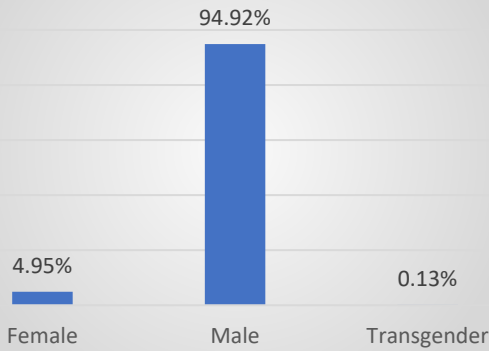

CCSO Population Demographics

In Confinement

Gender Distribution