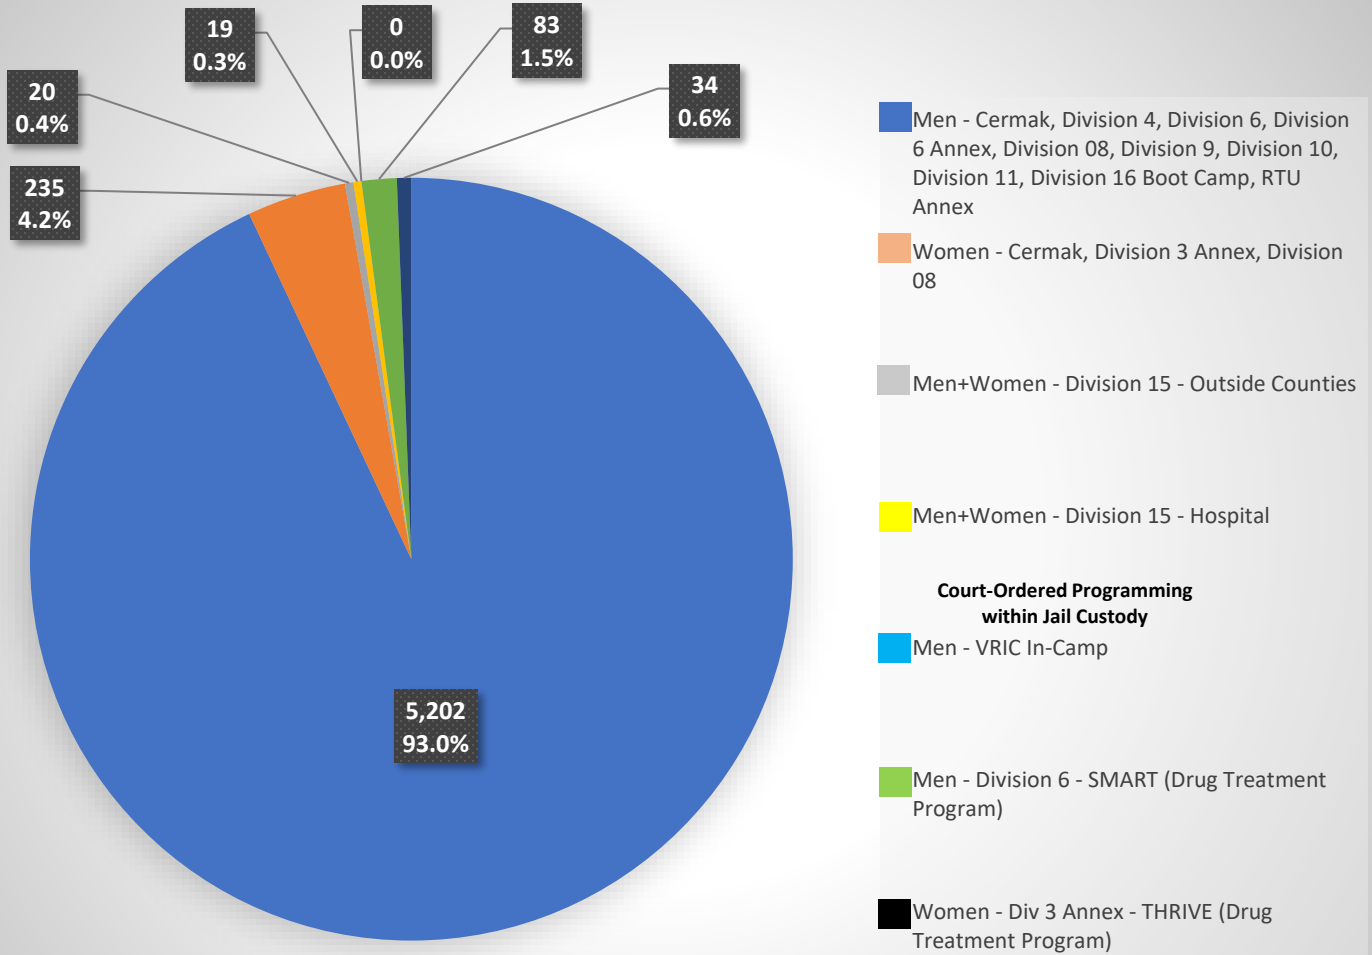

# Sheriff's Daily Report

9/9/2021

Under the Custody of the Sheriff	
Total Male and Female	8,751
Jail Population	5,593
Community Corrections	3,158

## Jail Population - Behind the Walls

Behind the Walls: Detainees that are physically housed under the Sheriff's custody 24 hours a day/7 days a week. This includes all populations listed on this chart - Divisional populations male & female, Outside Counties, Hospital, PRC, Women's Residential, & VRIC. Detainees in court-ordered treatment programs (PRC, Women's Residential, VRIC) are housed at CCDOC 24 hours a day/7 days week.

#### Race Distribution

#### Age Distribution