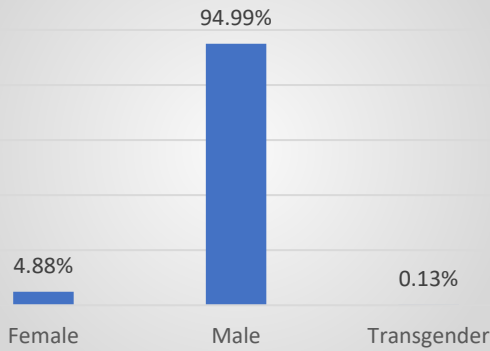

Sheriff's Daily Report

9/9/2021

CCSO Population Demographics

In Confinement

Gender Distribution