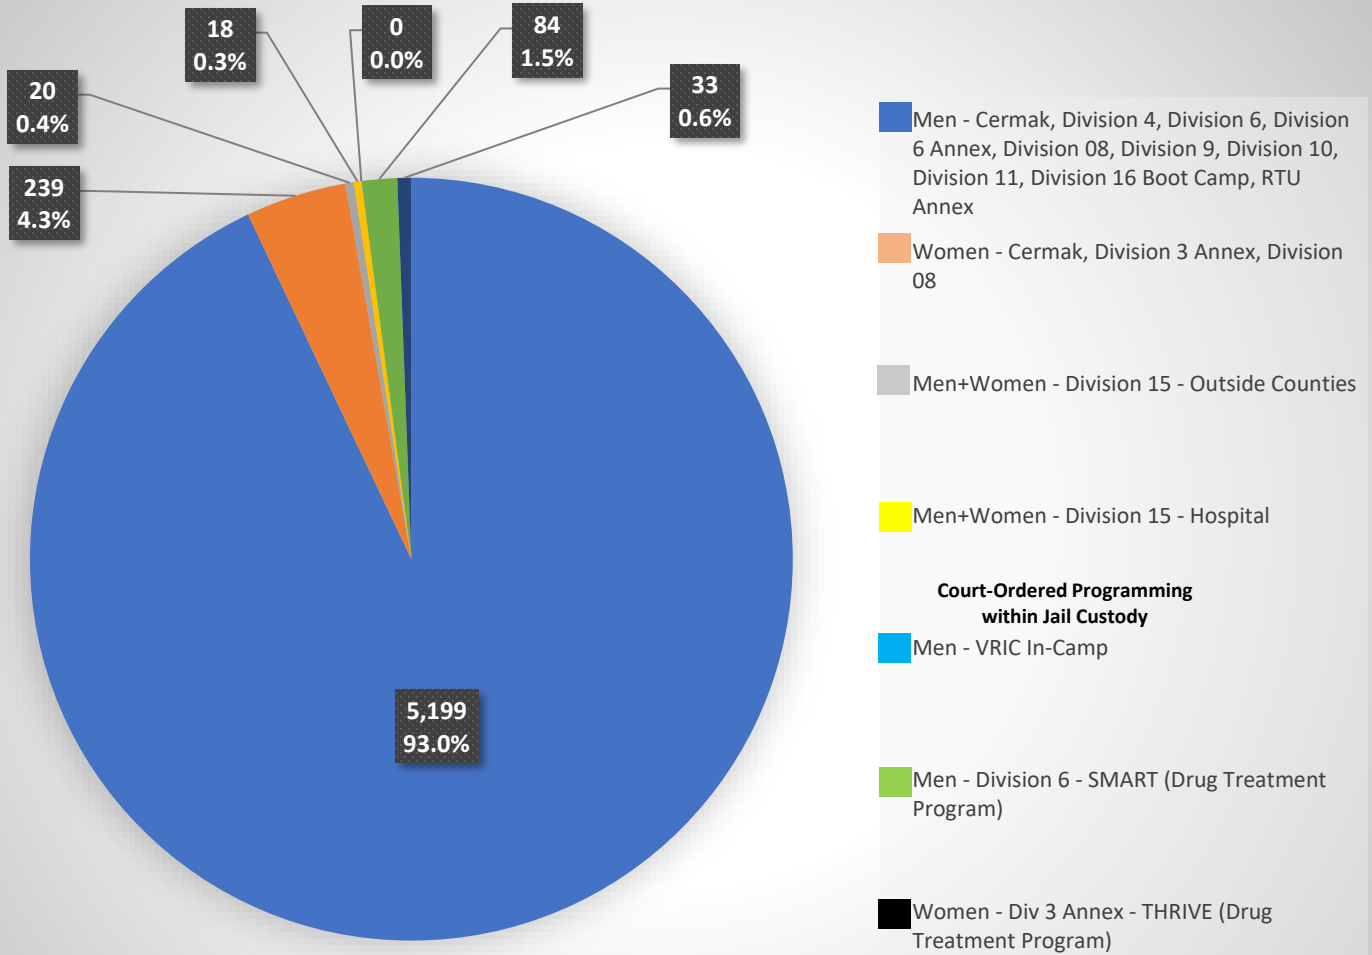

Sheriff's Daily Report

9/8/2021

Under the Custody of the Sheriff	
Total Male and Female	8,766
Jail Population	5,593
Community Corrections	3,173

Jail Population - Behind the Walls

Behind the Walls: Detainees that are physically housed under the Sheriff's custody 24 hours a day/7 days a week. This includes all populations listed on this chart - Divisional populations male & female, Outside Counties, Hospital, PRC, Women's Residential, & VRIC. Detainees in court-ordered treatment programs (PRC, Women's Residential, VRIC) are housed at CCDOC 24 hours a day/7 days week.

Sheriff's Daily Report

9/8/2021

CCSO Population Demographics

In Confinement

Community Corrections

Gender Distribution

Gender Distribution

Race Distribution

Race Distribution

Age Distribution

Age Distribution