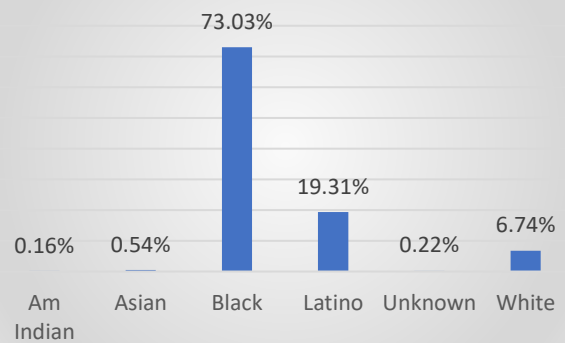

Sheriff's Daily Report

9/8/2021

Under the Custody of the Sheriff	
Total Male and Female	8,766
Jail Population	5,593
Community Corrections	3,173

Jail Population - Behind the Walls

Behind the Walls: Detainees that are physically housed under the Sheriff's custody 24 hours a day/7 days a week. This includes all populations listed on this chart - Divisional populations male & female, Outside Counties, Hospital, PRC, Women's Residential, & VRIC. Detainees in court-ordered treatment programs (PRC, Women's Residential, VRIC) are housed at CCDOC 24 hours a day/7 days week.

Sheriff's Daily Report

9/8/2021

CCSO Population Demographics

In Confinement

Community Corrections

Gender Distribution

Gender Distribution

Race Distribution

Race Distribution

Age Distribution

Age Distribution