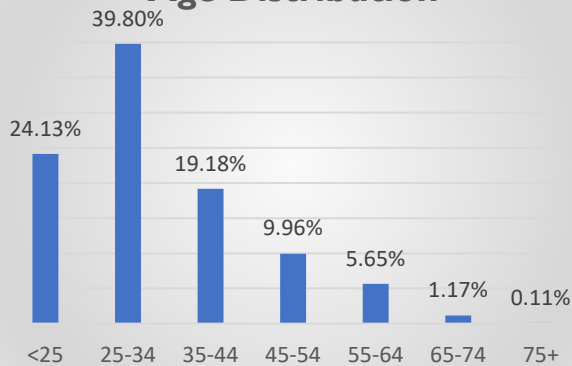

Sheriff's Daily Report

9/8/2021

Under the Custody of the Sheriff	
Total Male and Female	8,766
Jail Population	5,593
Community Corrections	3,173

Jail Population - Behind the Walls

Behind the Walls: Detainees that are physically housed under the Sheriff's custody 24 hours a day/7 days a week. This includes all populations listed on this chart - Divisional populations male & female, Outside Counties, Hospital, PRC, Women's Residential, & VRIC. Detainees in court-ordered treatment programs (PRC, Women's Residential, VRIC) are housed at CCDOC 24 hours a day/7 days week.

Sheriff's Daily Report

9/8/2021

CCSO Population Demographics

In Confinement

Community Corrections

Gender Distribution

Gender Distribution

Race Distribution

Race Distribution

Age Distribution

Age Distribution