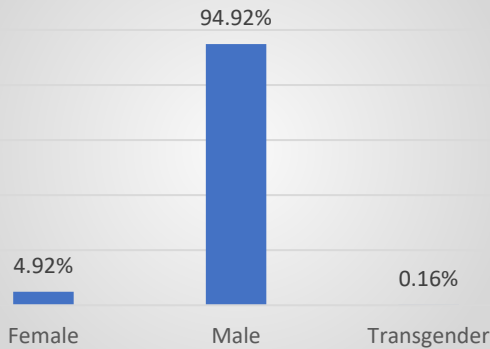

Sheriff's Daily Report

9/8/2021

Under the Custody of the Sheriff	
Total Male and Female	8,766
Jail Population	5,593
Community Corrections	3,173

Jail Population - Behind the Walls

Behind the Walls: Detainees that are physically housed under the Sheriff's custody 24 hours a day/7 days a week. This includes all populations listed on this chart - Divisional populations male & female, Outside Counties, Hospital, PRC, Women's Residential, & VRIC. Detainees in court-ordered treatment programs (PRC, Women's Residential, VRIC) are housed at CCDOC 24 hours a day/7 days week.

Sheriff's Daily Report

9/8/2021

CCSO Population Demographics

In Confinement

Community Corrections

Gender Distribution

Gender Distribution

Race Distribution

Race Distribution

Age Distribution

Age Distribution