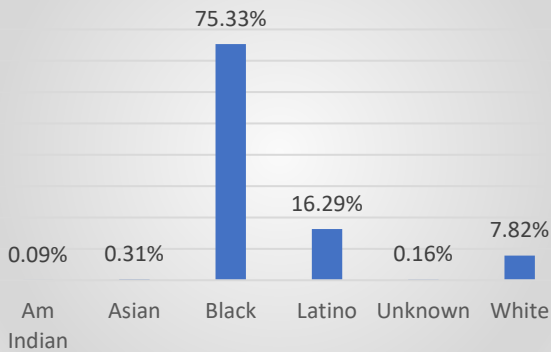

Sheriff's Daily Report

9/8/2021

Under the Custody of the Sheriff	
Total Male and Female	8,766
Jail Population	5,593
Community Corrections	3,173

Jail Population - Behind the Walls

Behind the Walls: Detainees that are physically housed under the Sheriff's custody 24 hours a day/7 days a week. This includes all populations listed on this chart - Divisional populations male & female, Outside Counties, Hospital, PRC, Women's Residential, & VRIC. Detainees in court-ordered treatment programs (PRC, Women's Residential, VRIC) are housed at CCDOC 24 hours a day/7 days week.

Sheriff's Daily Report

9/8/2021

CCSO Population Demographics

In Confinement

Community Corrections

Gender Distribution

Gender Distribution

Race Distribution

Race Distribution

Age Distribution

Age Distribution