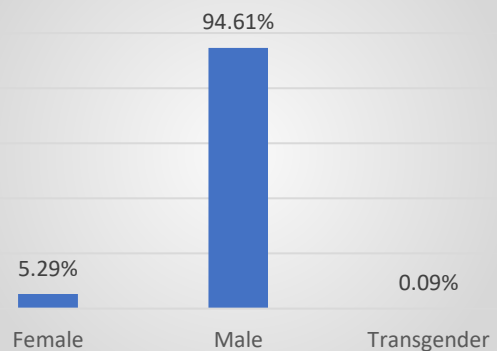

Sheriff's Daily Report

9/8/2021

Under the Custody of the Sheriff	
Total Male and Female	8,766
Jail Population	5,593
Community Corrections	3,173

Jail Population - Behind the Walls

Behind the Walls: Detainees that are physically housed under the Sheriff's custody 24 hours a day/7 days a week. This includes all populations listed on this chart - Divisional populations male & female, Outside Counties, Hospital, PRC, Women's Residential, & VRIC. Detainees in court-ordered treatment programs (PRC, Women's Residential, VRIC) are housed at CCDOC 24 hours a day/7 days week.

Sheriff's Daily Report

9/8/2021

CCSO Population Demographics

In Confinement

Community Corrections

Gender Distribution

Gender Distribution

Race Distribution

Race Distribution

Age Distribution

Age Distribution