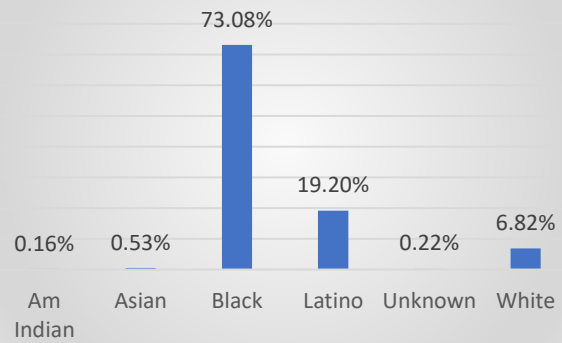

Sheriff's Daily Report

9/6/2021

Under the Custody of the Sheriff	
Total Male and Female	8,737
Jail Population	5,553
Community Corrections	3,184

Jail Population - Behind the Walls

Behind the Walls: Detainees that are physically housed under the Sheriff's custody 24 hours a day/7 days a week. This includes all populations listed on this chart - Divisional populations male & female, Outside Counties, Hospital, PRC, Women's Residential, & VRIC. Detainees in court-ordered treatment programs (PRC, Women's Residential, VRIC) are housed at CCDOC 24 hours a day/7 days week.

Sheriff's Daily Report

9/6/2021

CCSO Population Demographics

In Confinement

Gender Distribution

Race Distribution

Age Distribution

Community Corrections

Gender Distribution

Race Distribution

Age Distribution