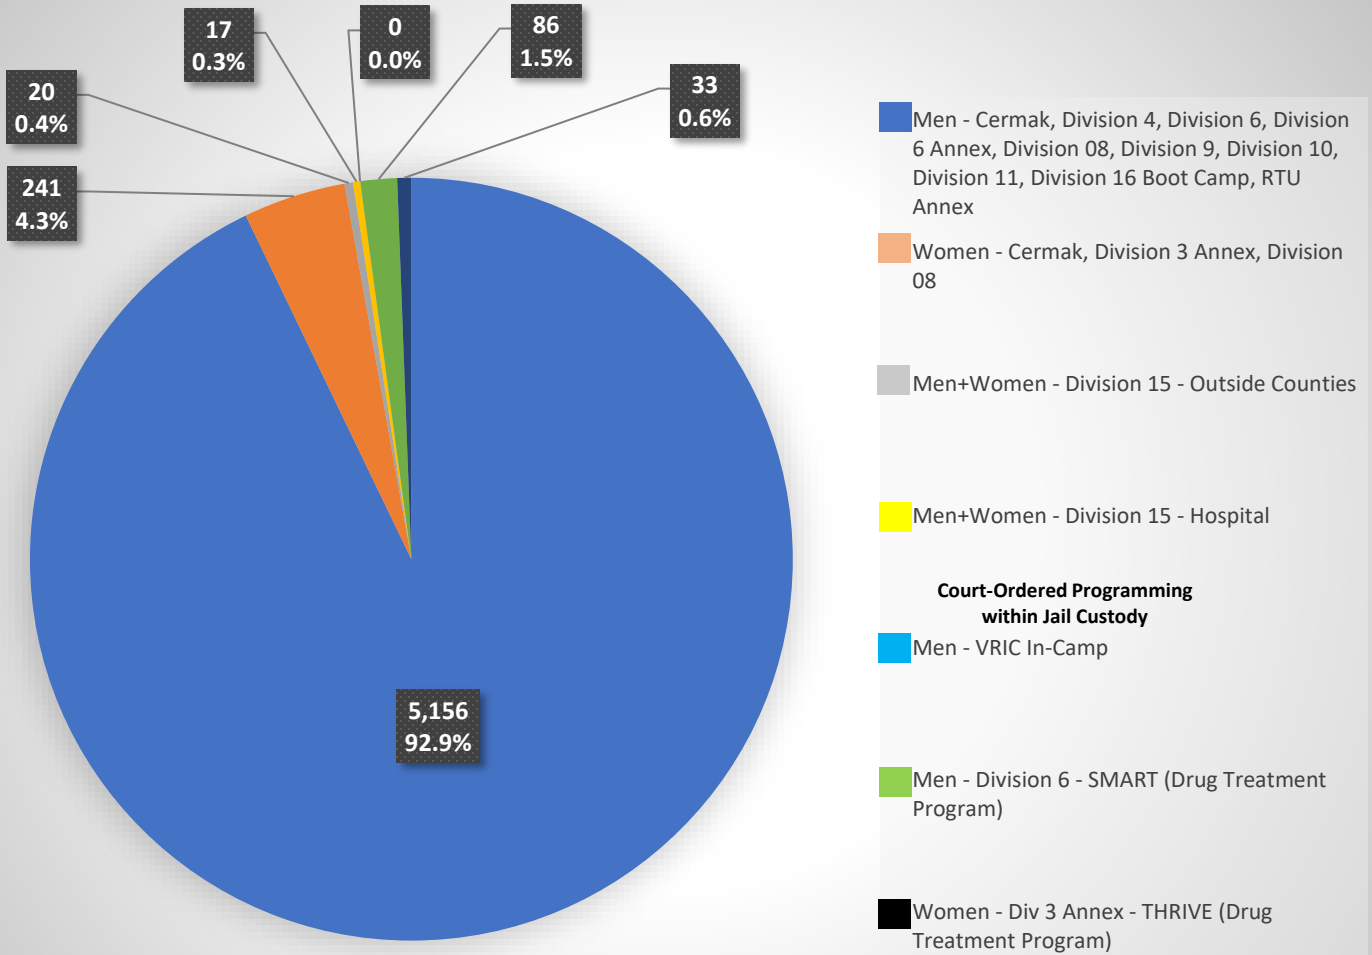

Sheriff's Daily Report

9/6/2021

Under the Custody of the Sheriff	
Total Male and Female	8,737
Jail Population	5,553
Community Corrections	3,184

Jail Population - Behind the Walls

Behind the Walls: Detainees that are physically housed under the Sheriff's custody 24 hours a day/7 days a week. This includes all populations listed on this chart - Divisional populations male & female, Outside Counties, Hospital, PRC, Women's Residential, & VRIC. Detainees in court-ordered treatment programs (PRC, Women's Residential, VRIC) are housed at CCDOC 24 hours a day/7 days week.

Sheriff's Daily Report

9/6/2021

CCSO Population Demographics

In Confinement

Gender Distribution

Race Distribution

Age Distribution

Community Corrections

Gender Distribution

Race Distribution

Age Distribution