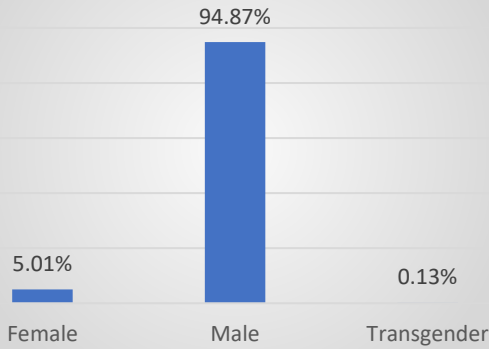

CCSO Population Demographics

In Confinement

Gender Distribution