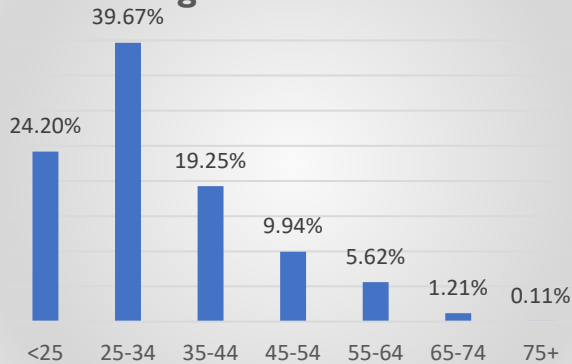

Sheriff's Daily Report

9/6/2021

Under the Custody of the Sheriff	
Total Male and Female	8,737
Jail Population	5,553
Community Corrections	3,184

Jail Population - Behind the Walls

Behind the Walls: Detainees that are physically housed under the Sheriff's custody 24 hours a day/7 days a week. This includes all populations listed on this chart - Divisional populations male & female, Outside Counties, Hospital, PRC, Women's Residential, & VRIC. Detainees in court-ordered treatment programs (PRC, Women's Residential, VRIC) are housed at CCDOC 24 hours a day/7 days week.

Sheriff's Daily Report

9/6/2021

CCSO Population Demographics

In Confinement

Gender Distribution

Race Distribution

Age Distribution

Community Corrections

Gender Distribution

Race Distribution

Age Distribution