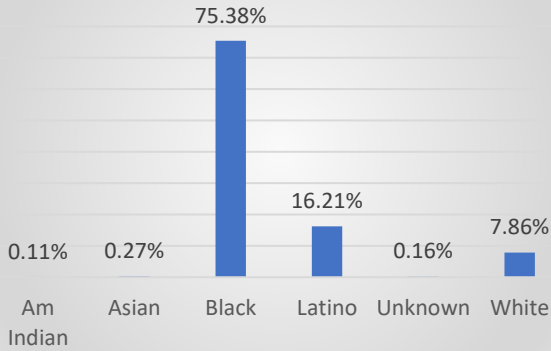

Sheriff's Daily Report

9/6/2021

Under the Custody of the Sheriff	
Total Male and Female	8,737
Jail Population	5,553
Community Corrections	3,184

Jail Population - Behind the Walls

Behind the Walls: Detainees that are physically housed under the Sheriff's custody 24 hours a day/7 days a week. This includes all populations listed on this chart - Divisional populations male & female, Outside Counties, Hospital, PRC, Women's Residential, & VRIC. Detainees in court-ordered treatment programs (PRC, Women's Residential, VRIC) are housed at CCDOC 24 hours a day/7 days week.

Sheriff's Daily Report

9/6/2021

CCSO Population Demographics

In Confinement

Gender Distribution

Race Distribution

Age Distribution

Community Corrections

Gender Distribution

Race Distribution

Age Distribution