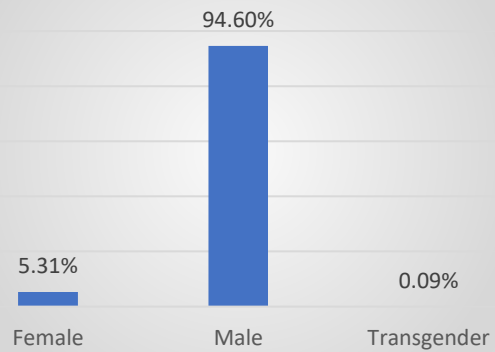

Sheriff's Daily Report

9/6/2021

Under the Custody of the Sheriff	
Total Male and Female	8,737
Jail Population	5,553
Community Corrections	3,184

Jail Population - Behind the Walls

Behind the Walls: Detainees that are physically housed under the Sheriff's custody 24 hours a day/7 days a week. This includes all populations listed on this chart - Divisional populations male & female, Outside Counties, Hospital, PRC, Women's Residential, & VRIC. Detainees in court-ordered treatment programs (PRC, Women's Residential, VRIC) are housed at CCDOC 24 hours a day/7 days week.

Sheriff's Daily Report

9/6/2021

CCSO Population Demographics

In Confinement

Gender Distribution

Race Distribution

Age Distribution

Community Corrections

Gender Distribution

Race Distribution

Age Distribution