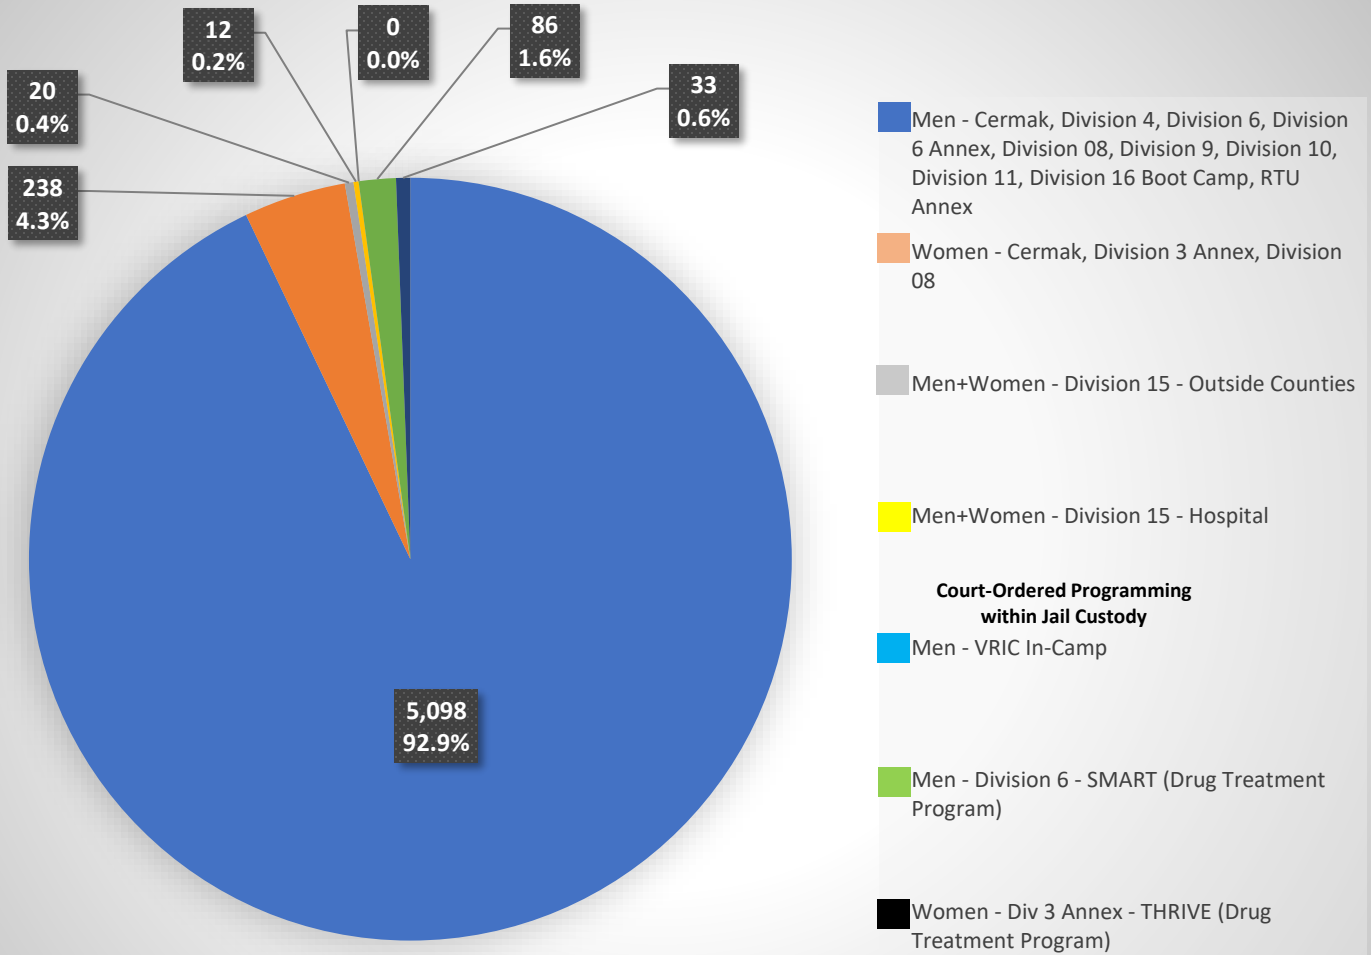

# Sheriff's Daily Report

9/4/2021

Under the Custody of the Sheriff	
<b>Total Male and Female</b>	<b>8,641</b>
Jail Population	5,487
Community Corrections	3,154

## Jail Population - Behind the Walls

Behind the Walls: Detainees that are physically housed under the Sheriff's custody 24 hours a day/7 days a week. This includes all populations listed on this chart - Divisional populations male & female, Outside Counties, Hospital, PRC, Women's Residential, & VRIC. Detainees in court-ordered treatment programs (PRC, Women's Residential, VRIC) are housed at CCDOC 24 hours a day/7 days week.

#### Race Distribution

#### Age Distribution