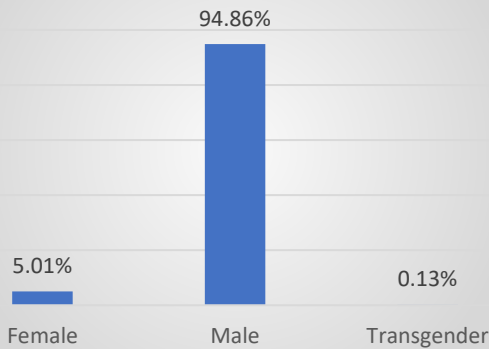

CCSO Population Demographics

In Confinement

Gender Distribution