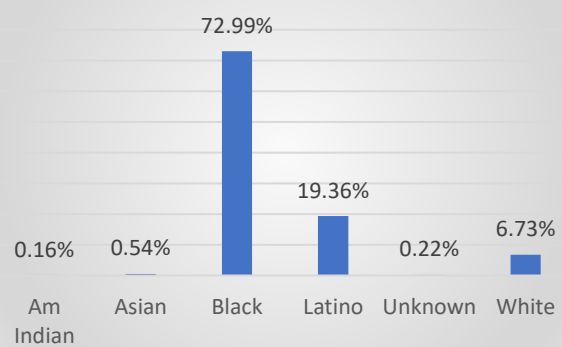

Sheriff's Daily Report

9/3/2021

Under the Custody of the Sheriff	
Total Male and Female	8,629
Jail Population	5,479
Community Corrections	3,150

Jail Population - Behind the Walls

Behind the Walls: Detainees that are physically housed under the Sheriff's custody 24 hours a day/7 days a week. This includes all populations listed on this chart - Divisional populations male & female, Outside Counties, Hospital, PRC, Women's Residential, & VRIC. Detainees in court-ordered treatment programs (PRC, Women's Residential, VRIC) are housed at CCDOC 24 hours a day/7 days week.

Sheriff's Daily Report

9/3/2021

CCSO Population Demographics

In Confinement

Gender Distribution

Race Distribution

Age Distribution

Community Corrections

Gender Distribution

Race Distribution

Age Distribution