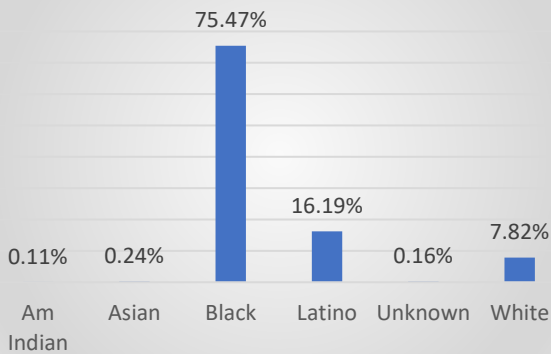

Sheriff's Daily Report

9/3/2021

Under the Custody of the Sheriff	
Total Male and Female	8,629
Jail Population	5,479
Community Corrections	3,150

Jail Population - Behind the Walls

Behind the Walls: Detainees that are physically housed under the Sheriff's custody 24 hours a day/7 days a week. This includes all populations listed on this chart - Divisional populations male & female, Outside Counties, Hospital, PRC, Women's Residential, & VRIC. Detainees in court-ordered treatment programs (PRC, Women's Residential, VRIC) are housed at CCDOC 24 hours a day/7 days week.

Sheriff's Daily Report

9/3/2021

CCSO Population Demographics

In Confinement

Gender Distribution

Race Distribution

Age Distribution

Community Corrections

Gender Distribution

Race Distribution

Age Distribution