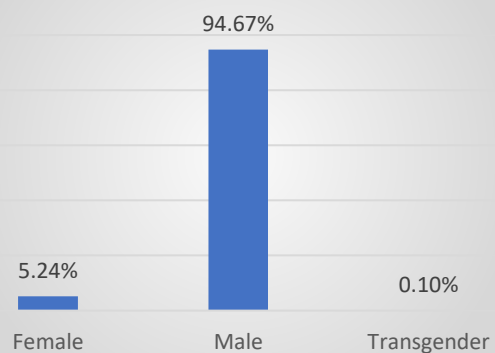

Sheriff's Daily Report

9/3/2021

Under the Custody of the Sheriff	
Total Male and Female	8,629
Jail Population	5,479
Community Corrections	3,150

Jail Population - Behind the Walls

Behind the Walls: Detainees that are physically housed under the Sheriff's custody 24 hours a day/7 days a week. This includes all populations listed on this chart - Divisional populations male & female, Outside Counties, Hospital, PRC, Women's Residential, & VRIC. Detainees in court-ordered treatment programs (PRC, Women's Residential, VRIC) are housed at CCDOC 24 hours a day/7 days week.

Sheriff's Daily Report

9/3/2021

CCSO Population Demographics

In Confinement

Gender Distribution

Race Distribution

Age Distribution

Community Corrections

Gender Distribution

Race Distribution

Age Distribution