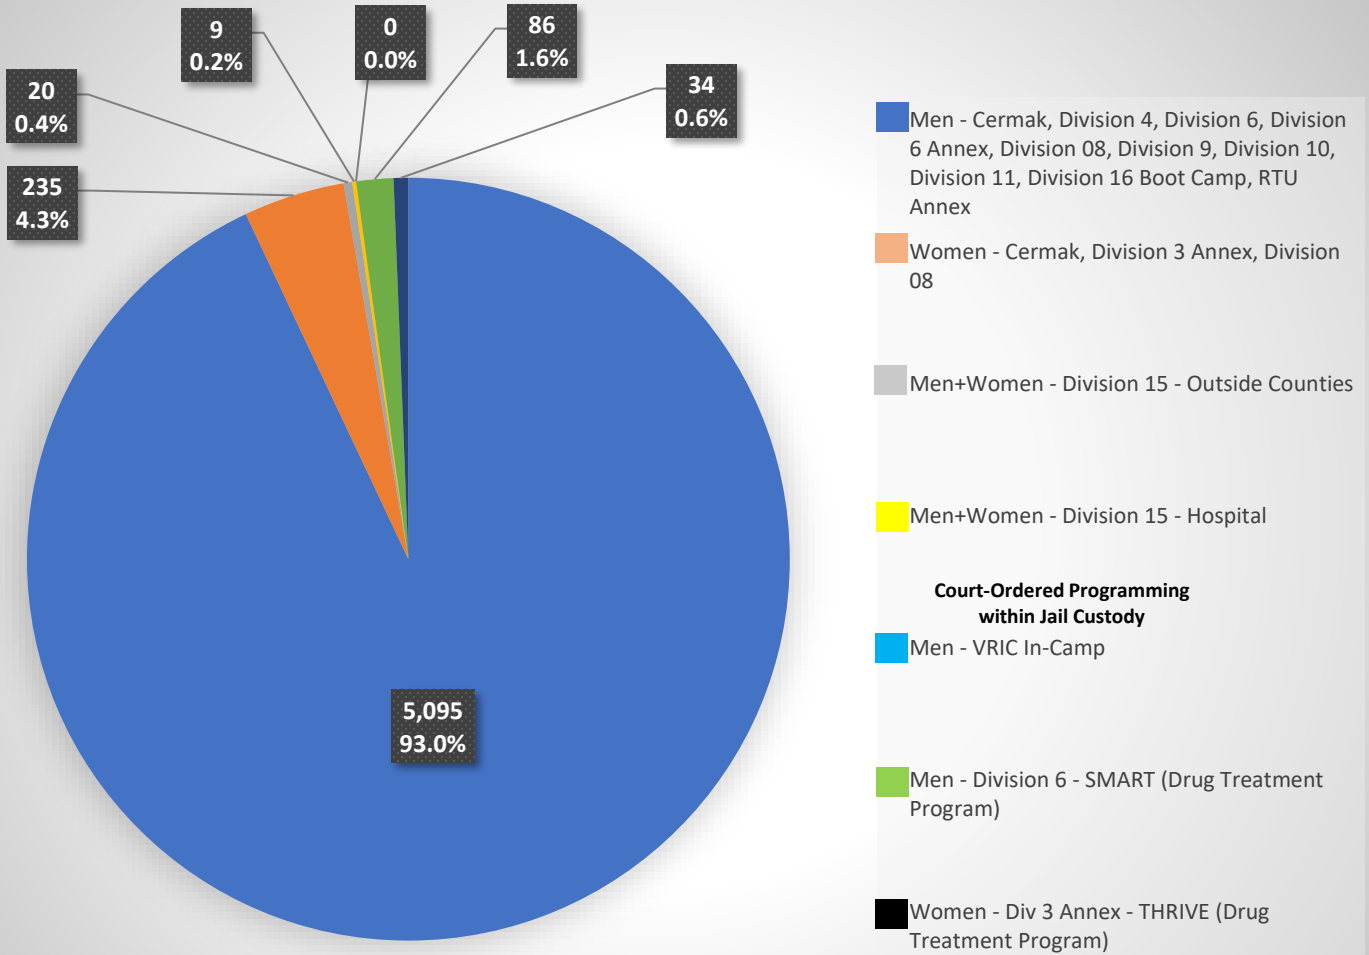

Sheriff's Daily Report

9/3/2021

Under the Custody of the Sheriff	
Total Male and Female	8,629
Jail Population	5,479
Community Corrections	3,150

Jail Population - Behind the Walls

Behind the Walls: Detainees that are physically housed under the Sheriff's custody 24 hours a day/7 days a week. This includes all populations listed on this chart - Divisional populations male & female, Outside Counties, Hospital, PRC, Women's Residential, & VRIC. Detainees in court-ordered treatment programs (PRC, Women's Residential, VRIC) are housed at CCDOC 24 hours a day/7 days week.

Sheriff's Daily Report

9/3/2021

CCSO Population Demographics

In Confinement

Gender Distribution

Race Distribution

Age Distribution

Community Corrections

Gender Distribution

Race Distribution

Age Distribution