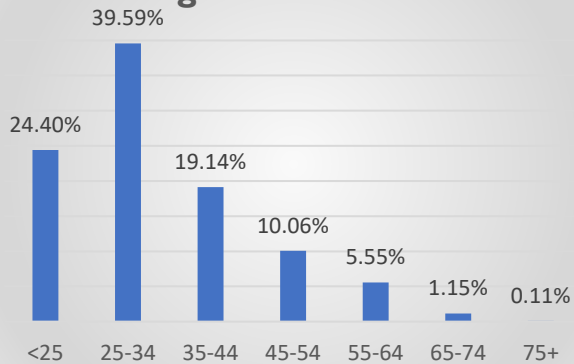

Sheriff's Daily Report

9/3/2021

Under the Custody of the Sheriff	
Total Male and Female	8,629
Jail Population	5,479
Community Corrections	3,150

Jail Population - Behind the Walls

Behind the Walls: Detainees that are physically housed under the Sheriff's custody 24 hours a day/7 days a week. This includes all populations listed on this chart - Divisional populations male & female, Outside Counties, Hospital, PRC, Women's Residential, & VRIC. Detainees in court-ordered treatment programs (PRC, Women's Residential, VRIC) are housed at CCDOC 24 hours a day/7 days week.

Sheriff's Daily Report

9/3/2021

CCSO Population Demographics

In Confinement

Gender Distribution

Race Distribution

Age Distribution

Community Corrections

Gender Distribution

Race Distribution

Age Distribution