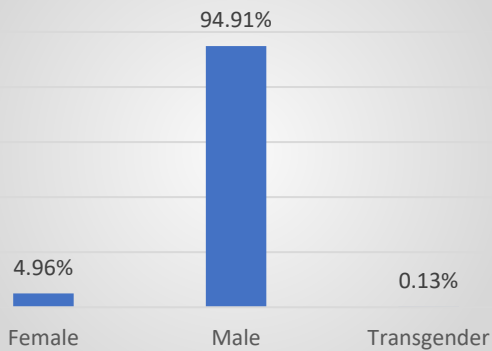

Sheriff's Daily Report

9/3/2021

CCSO Population Demographics

In Confinement

Gender Distribution