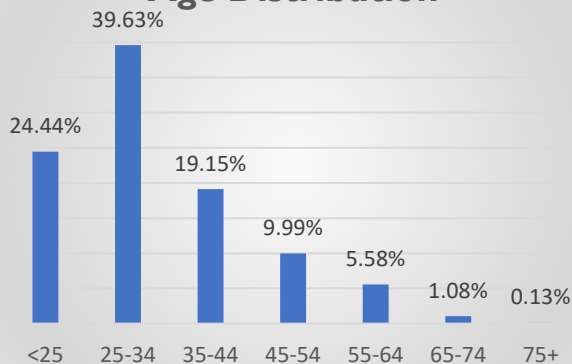

Sheriff's Daily Report

9/2/2021

Under the Custody of the Sheriff	
Total Male and Female	8,722
Jail Population	5,576
Community Corrections	3,146

Jail Population - Behind the Walls

Behind the Walls: Detainees that are physically housed under the Sheriff's custody 24 hours a day/7 days a week. This includes all populations listed on this chart - Divisional populations male & female, Outside Counties, Hospital, PRC, Women's Residential, & VRIC. Detainees in court-ordered treatment programs (PRC, Women's Residential, VRIC) are housed at CCDOC 24 hours a day/7 days week.

Sheriff's Daily Report

9/2/2021

CCSO Population Demographics

In Confinement

Community Corrections

Gender Distribution

Gender Distribution

Race Distribution

Race Distribution

Age Distribution

Age Distribution