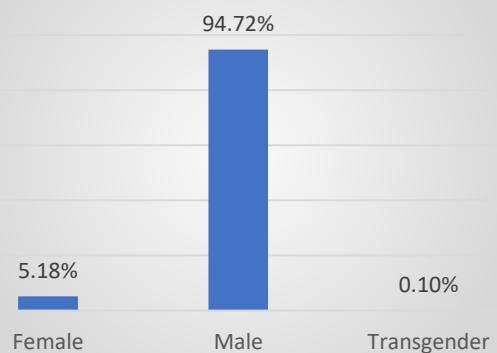

Sheriff's Daily Report

9/2/2021

Under the Custody of the Sheriff	
Total Male and Female	8,722
Jail Population	5,576
Community Corrections	3,146

Jail Population - Behind the Walls

Behind the Walls: Detainees that are physically housed under the Sheriff's custody 24 hours a day/7 days a week. This includes all populations listed on this chart - Divisional populations male & female, Outside Counties, Hospital, PRC, Women's Residential, & VRIC. Detainees in court-ordered treatment programs (PRC, Women's Residential, VRIC) are housed at CCDOC 24 hours a day/7 days week.

Sheriff's Daily Report

9/2/2021

CCSO Population Demographics

In Confinement

Community Corrections

Gender Distribution

Gender Distribution

Race Distribution

Race Distribution

Age Distribution

Age Distribution