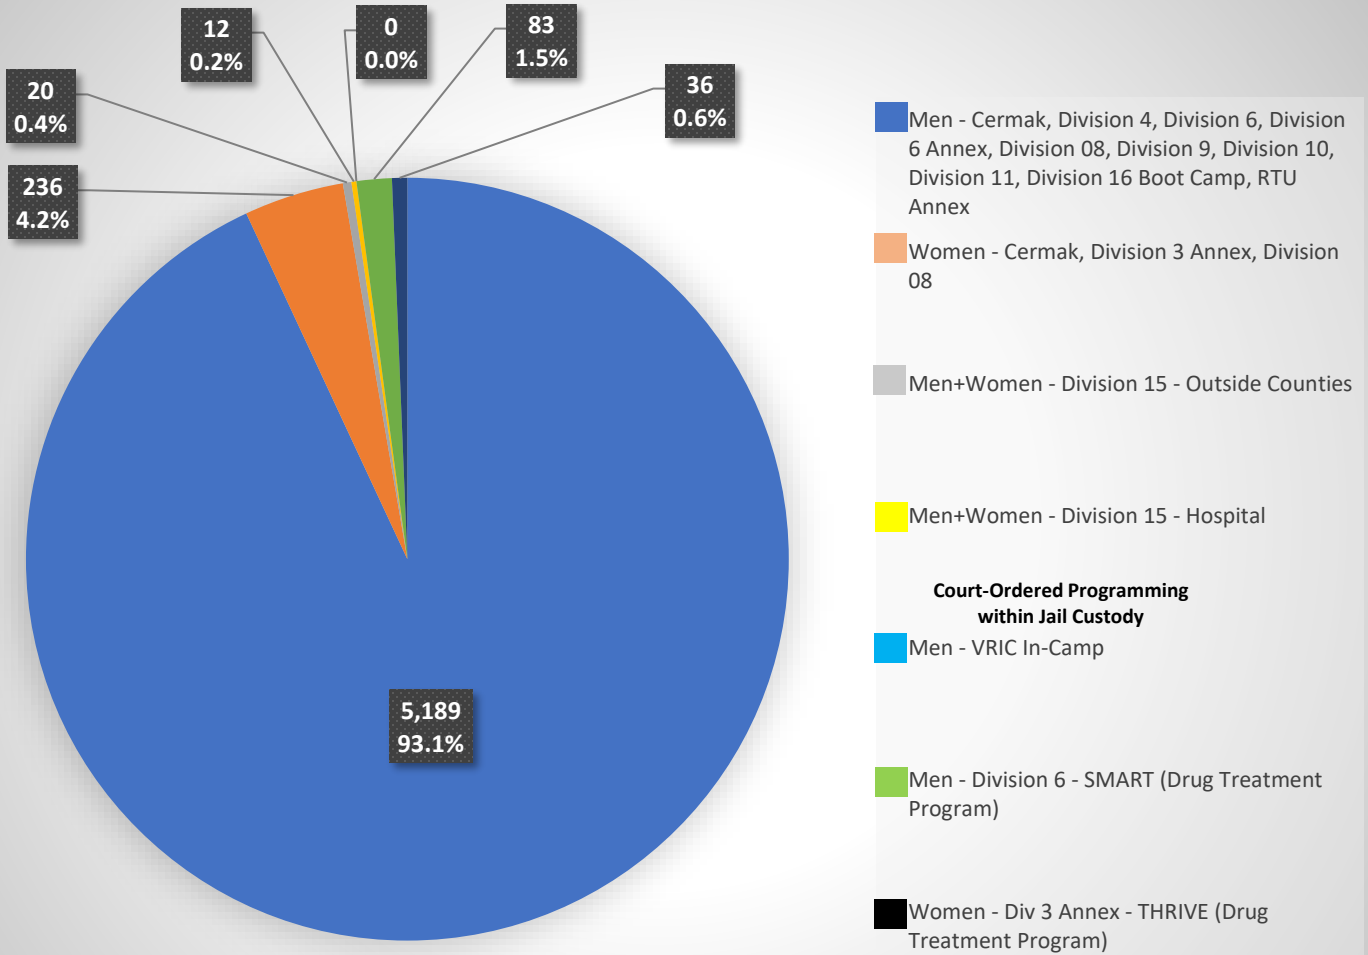

Sheriff's Daily Report

9/2/2021

Under the Custody of the Sheriff	
Total Male and Female	8,722
Jail Population	5,576
Community Corrections	3,146

Jail Population - Behind the Walls

Behind the Walls: Detainees that are physically housed under the Sheriff's custody 24 hours a day/7 days a week. This includes all populations listed on this chart - Divisional populations male & female, Outside Counties, Hospital, PRC, Women's Residential, & VRIC. Detainees in court-ordered treatment programs (PRC, Women's Residential, VRIC) are housed at CCDOC 24 hours a day/7 days week.

Sheriff's Daily Report

9/2/2021

CCSO Population Demographics

In Confinement

Community Corrections

Gender Distribution

Gender Distribution

Race Distribution

Race Distribution

Age Distribution

Age Distribution