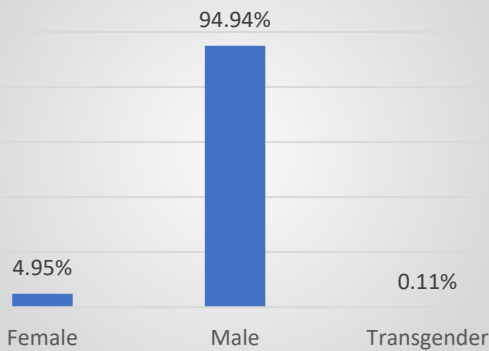

Sheriff's Daily Report

9/2/2021

Under the Custody of the Sheriff	
Total Male and Female	8,722
Jail Population	5,576
Community Corrections	3,146

Jail Population - Behind the Walls

Behind the Walls: Detainees that are physically housed under the Sheriff's custody 24 hours a day/7 days a week. This includes all populations listed on this chart - Divisional populations male & female, Outside Counties, Hospital, PRC, Women's Residential, & VRIC. Detainees in court-ordered treatment programs (PRC, Women's Residential, VRIC) are housed at CCDOC 24 hours a day/7 days week.

Sheriff's Daily Report

9/2/2021

CCSO Population Demographics

In Confinement

Community Corrections

Gender Distribution

Gender Distribution

Race Distribution

Race Distribution

Age Distribution

Age Distribution