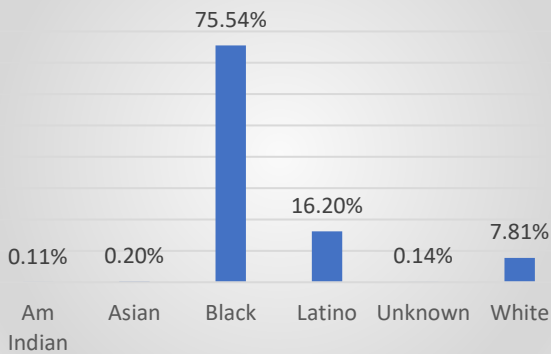

Sheriff's Daily Report

9/2/2021

Under the Custody of the Sheriff	
Total Male and Female	8,722
Jail Population	5,576
Community Corrections	3,146

Jail Population - Behind the Walls

Behind the Walls: Detainees that are physically housed under the Sheriff's custody 24 hours a day/7 days a week. This includes all populations listed on this chart - Divisional populations male & female, Outside Counties, Hospital, PRC, Women's Residential, & VRIC. Detainees in court-ordered treatment programs (PRC, Women's Residential, VRIC) are housed at CCDOC 24 hours a day/7 days week.

Sheriff's Daily Report

9/2/2021

CCSO Population Demographics

In Confinement

Community Corrections

Gender Distribution

Gender Distribution

Race Distribution

Race Distribution

Age Distribution

Age Distribution