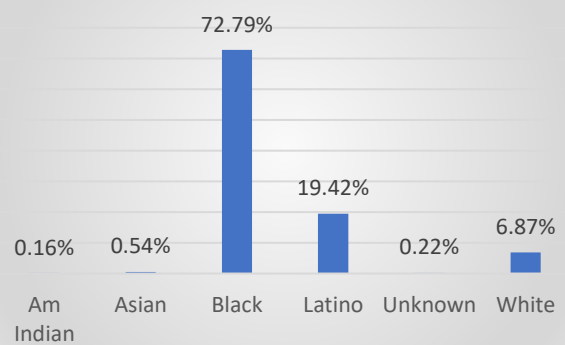

Sheriff's Daily Report

9/2/2021

Under the Custody of the Sheriff	
Total Male and Female	8,722
Jail Population	5,576
Community Corrections	3,146

Jail Population - Behind the Walls

Behind the Walls: Detainees that are physically housed under the Sheriff's custody 24 hours a day/7 days a week. This includes all populations listed on this chart - Divisional populations male & female, Outside Counties, Hospital, PRC, Women's Residential, & VRIC. Detainees in court-ordered treatment programs (PRC, Women's Residential, VRIC) are housed at CCDOC 24 hours a day/7 days week.

Sheriff's Daily Report

9/2/2021

CCSO Population Demographics

In Confinement

Community Corrections

Gender Distribution

Gender Distribution

Race Distribution

Race Distribution

Age Distribution

Age Distribution