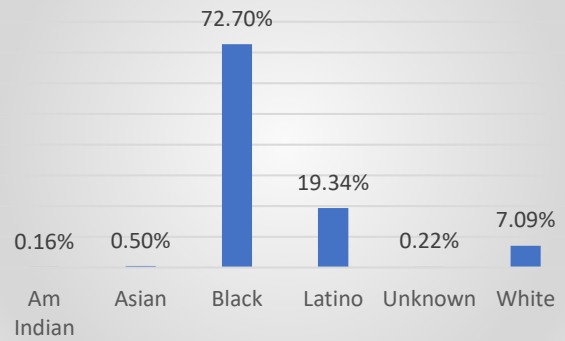

Sheriff's Daily Report

8/27/2021

Under the Custody of the Sheriff	
Total Male and Female	8,967
Jail Population	5,753
Community Corrections	3,214

Jail Population - Behind the Walls

Behind the Walls: Detainees that are physically housed under the Sheriff's custody 24 hours a day/7 days a week. This includes all populations listed on this chart - Divisional populations male & female, Outside Counties, Hospital, PRC, Women's Residential, & VRIC. Detainees in court-ordered treatment programs (PRC, Women's Residential, VRIC) are housed at CCDOC 24 hours a day/7 days week.

Sheriff's Daily Report

8/27/2021

CCSO Population Demographics

In Confinement

Gender Distribution

Race Distribution

Age Distribution

Community Corrections

Gender Distribution

Race Distribution

Age Distribution