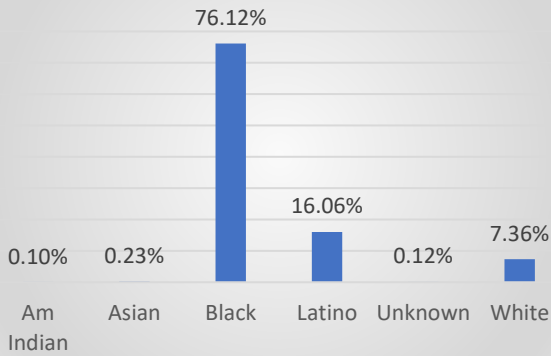

Sheriff's Daily Report

8/27/2021

Under the Custody of the Sheriff	
Total Male and Female	8,967
Jail Population	5,753
Community Corrections	3,214

Jail Population - Behind the Walls

Behind the Walls: Detainees that are physically housed under the Sheriff's custody 24 hours a day/7 days a week. This includes all populations listed on this chart - Divisional populations male & female, Outside Counties, Hospital, PRC, Women's Residential, & VRIC. Detainees in court-ordered treatment programs (PRC, Women's Residential, VRIC) are housed at CCDOC 24 hours a day/7 days week.

Sheriff's Daily Report

8/27/2021

CCSO Population Demographics

In Confinement

Gender Distribution

Race Distribution

Age Distribution

Community Corrections

Gender Distribution

Race Distribution

Age Distribution