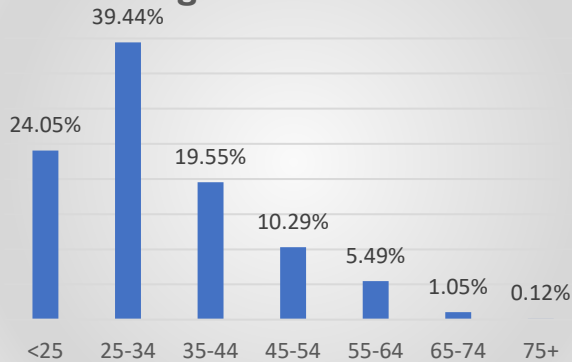

Sheriff's Daily Report

8/27/2021

Under the Custody of the Sheriff	
Total Male and Female	8,967
Jail Population	5,753
Community Corrections	3,214

Jail Population - Behind the Walls

Behind the Walls: Detainees that are physically housed under the Sheriff's custody 24 hours a day/7 days a week. This includes all populations listed on this chart - Divisional populations male & female, Outside Counties, Hospital, PRC, Women's Residential, & VRIC. Detainees in court-ordered treatment programs (PRC, Women's Residential, VRIC) are housed at CCDOC 24 hours a day/7 days week.

Sheriff's Daily Report

8/27/2021

CCSO Population Demographics

In Confinement

Gender Distribution

Race Distribution

Age Distribution

Community Corrections

Gender Distribution

Race Distribution

Age Distribution