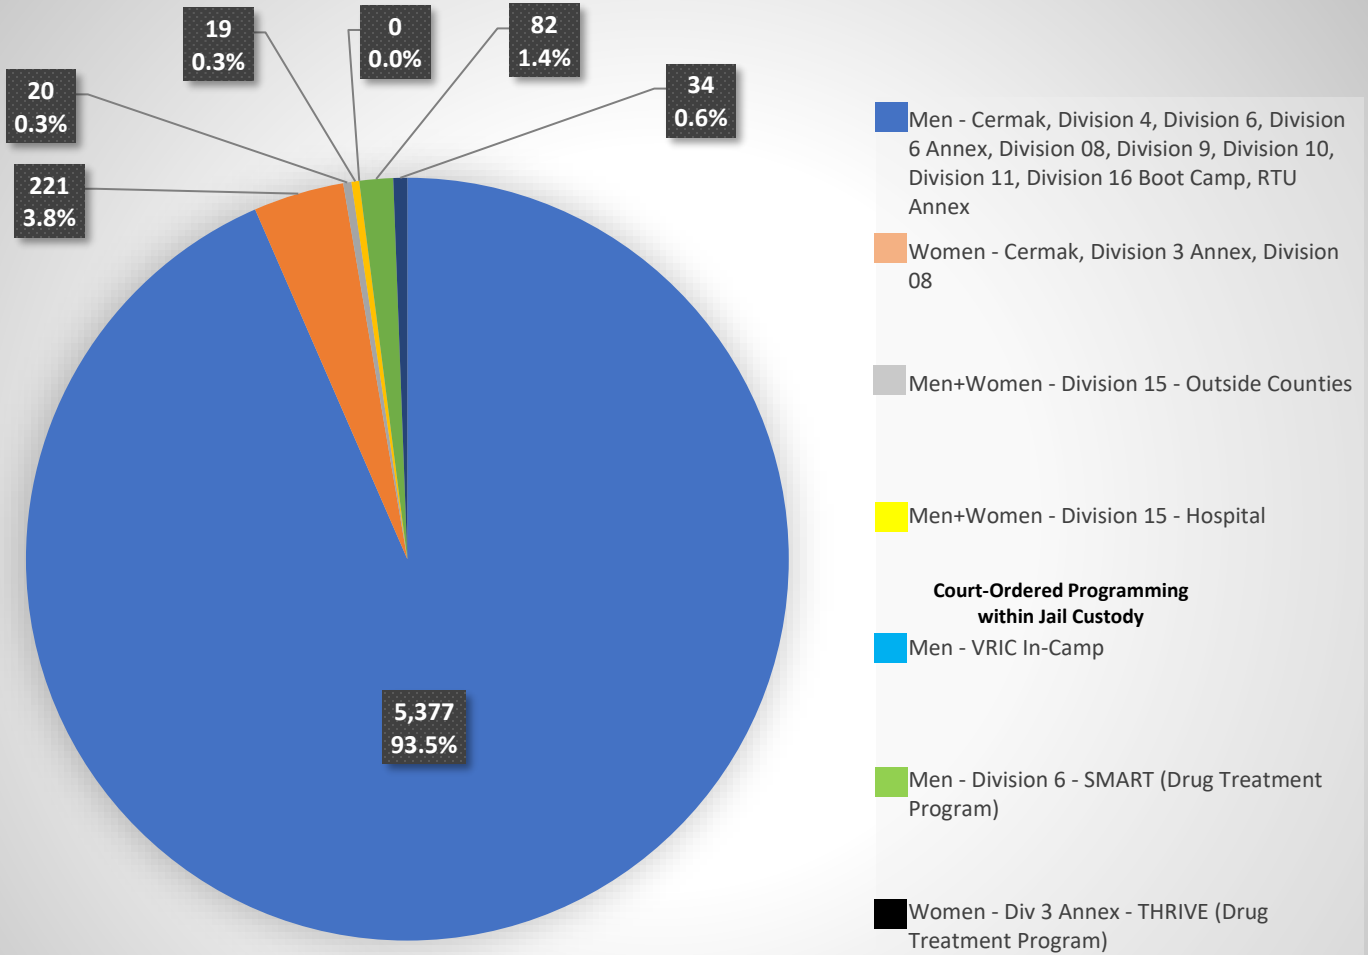

Sheriff's Daily Report

8/27/2021

Under the Custody of the Sheriff	
Total Male and Female	8,967
Jail Population	5,753
Community Corrections	3,214

Jail Population - Behind the Walls

Behind the Walls: Detainees that are physically housed under the Sheriff's custody 24 hours a day/7 days a week. This includes all populations listed on this chart - Divisional populations male & female, Outside Counties, Hospital, PRC, Women's Residential, & VRIC. Detainees in court-ordered treatment programs (PRC, Women's Residential, VRIC) are housed at CCDOC 24 hours a day/7 days week.

Sheriff's Daily Report

8/27/2021

CCSO Population Demographics

In Confinement

Gender Distribution

Race Distribution

Age Distribution

Community Corrections

Gender Distribution

Race Distribution

Age Distribution