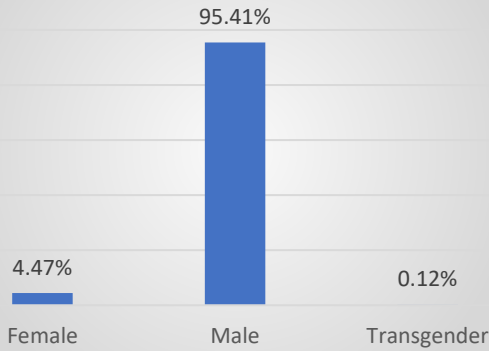

CCSO Population Demographics

In Confinement

Gender Distribution