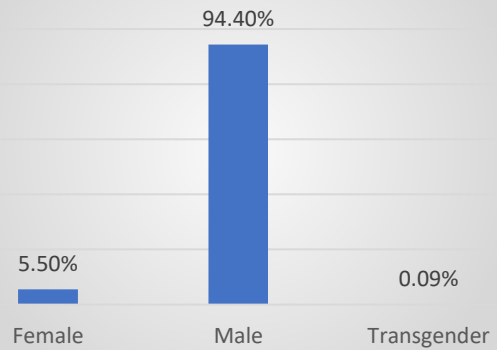

Sheriff's Daily Report

8/27/2021

Under the Custody of the Sheriff	
Total Male and Female	8,967
Jail Population	5,753
Community Corrections	3,214

Jail Population - Behind the Walls

Behind the Walls: Detainees that are physically housed under the Sheriff's custody 24 hours a day/7 days a week. This includes all populations listed on this chart - Divisional populations male & female, Outside Counties, Hospital, PRC, Women's Residential, & VRIC. Detainees in court-ordered treatment programs (PRC, Women's Residential, VRIC) are housed at CCDOC 24 hours a day/7 days week.

Sheriff's Daily Report

8/27/2021

CCSO Population Demographics

In Confinement

Gender Distribution

Race Distribution

Age Distribution

Community Corrections

Gender Distribution

Race Distribution

Age Distribution