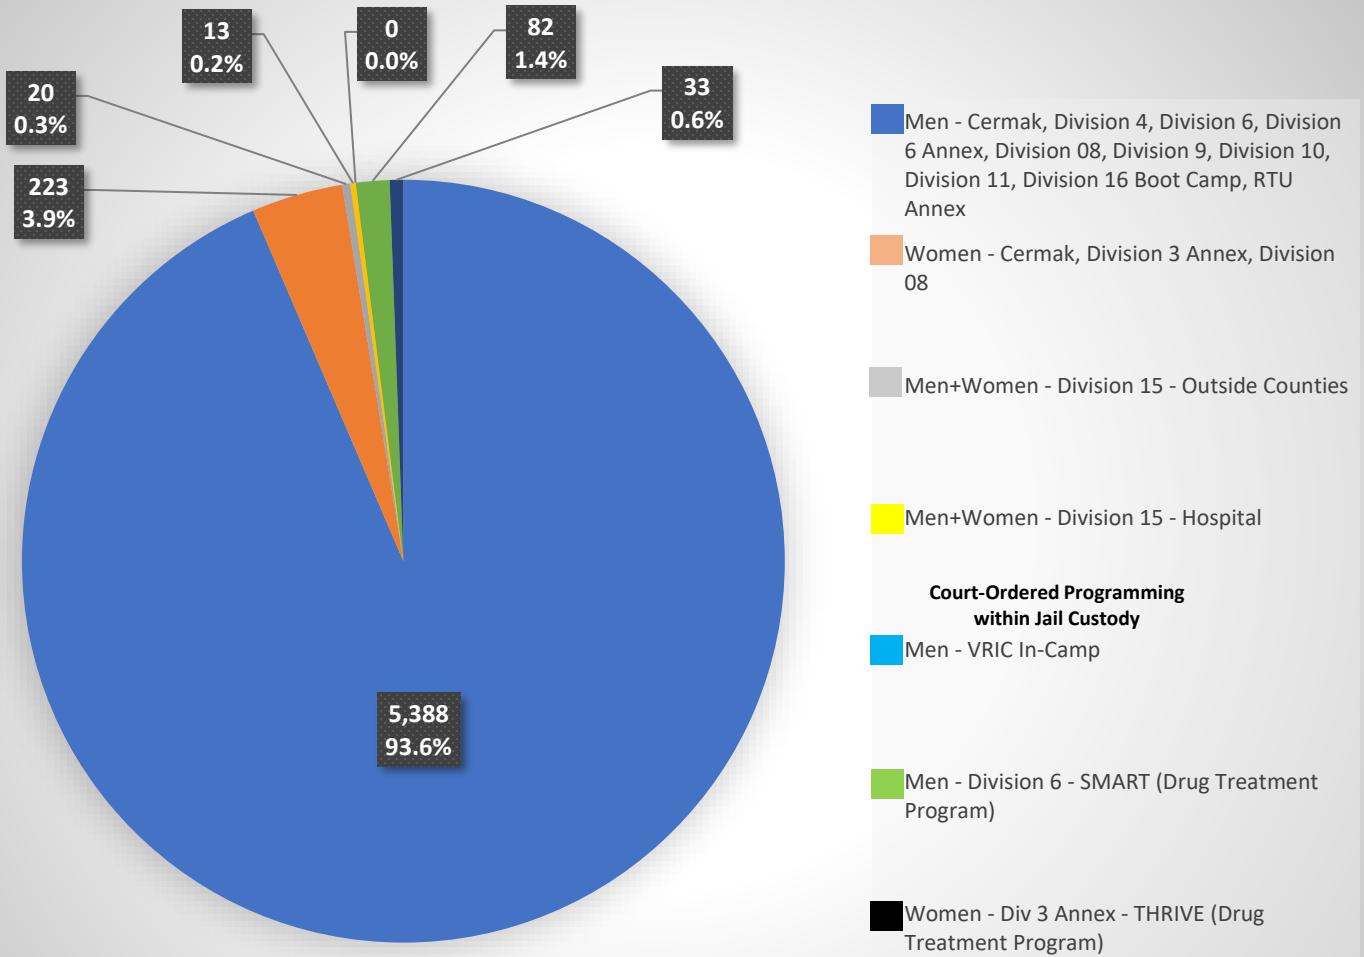

# Sheriff's Daily Report

8/26/2021

Under the Custody of the Sheriff	
<b>Total Male and Female</b>	<b>8,990</b>
Jail Population	5,759
Community Corrections	3,231

## Jail Population - Behind the Walls

Behind the Walls: Detainees that are physically housed under the Sheriff's custody 24 hours a day/7 days a week. This includes all populations listed on this chart - Divisional populations male & female, Outside Counties, Hospital, PRC, Women's Residential, & VRIC. Detainees in court-ordered treatment programs (PRC, Women's Residential, VRIC) are housed at CCDOC 24 hours a day/7 days week.

#### Race Distribution

#### Age Distribution