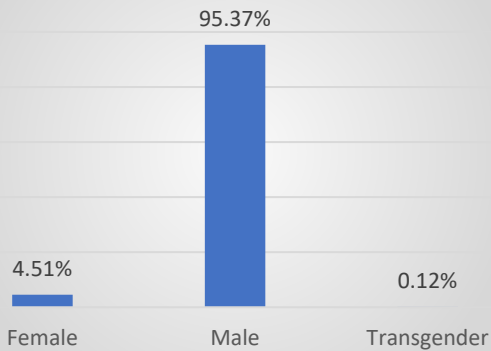

Sheriff's Daily Report

8/26/2021

CCSO Population Demographics

In Confinement

Gender Distribution