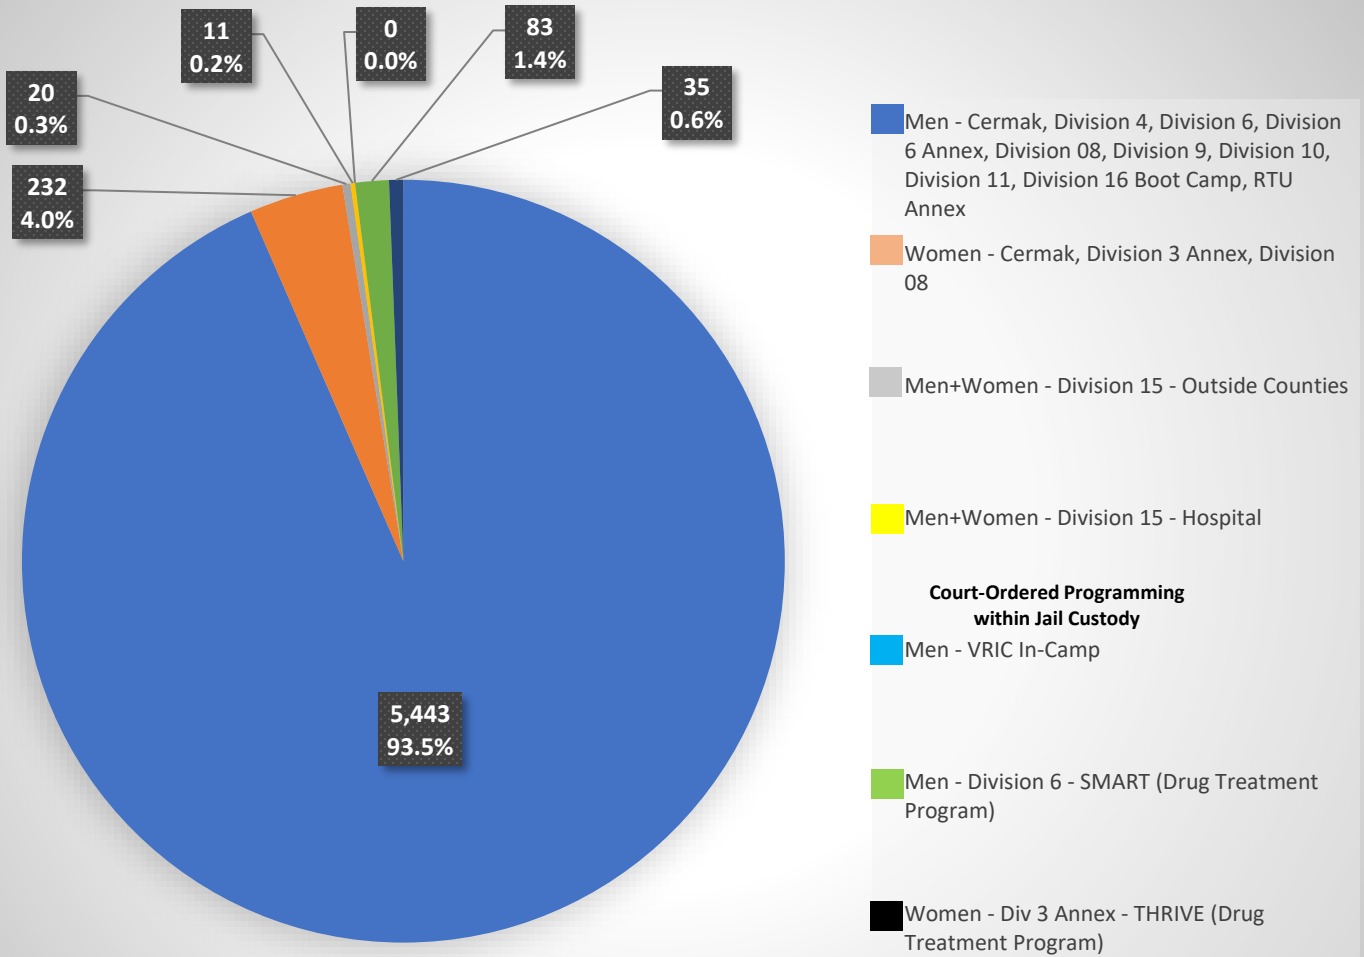

Sheriff's Daily Report

8/24/2021

Under the Custody of the Sheriff	
Total Male and Female	9,086
Jail Population	5,824
Community Corrections	3,262

Jail Population - Behind the Walls

Behind the Walls: Detainees that are physically housed under the Sheriff's custody 24 hours a day/7 days a week. This includes all populations listed on this chart - Divisional populations male & female, Outside Counties, Hospital, PRC, Women's Residential, & VRIC. Detainees in court-ordered treatment programs (PRC, Women's Residential, VRIC) are housed at CCDOC 24 hours a day/7 days week.

Sheriff's Daily Report

8/24/2021

CCSO Population Demographics

In Confinement

Gender Distribution

Race Distribution

Age Distribution

Community Corrections

Gender Distribution

Race Distribution

Age Distribution