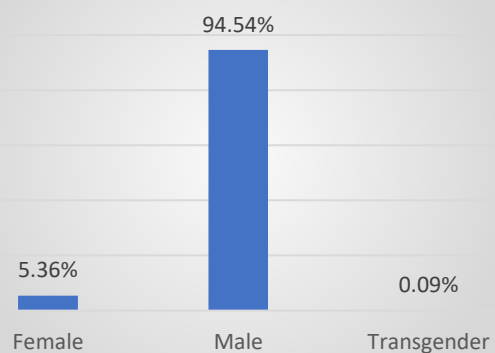

Sheriff's Daily Report

8/24/2021

Under the Custody of the Sheriff	
Total Male and Female	9,086
Jail Population	5,824
Community Corrections	3,262

Jail Population - Behind the Walls

Behind the Walls: Detainees that are physically housed under the Sheriff's custody 24 hours a day/7 days a week. This includes all populations listed on this chart - Divisional populations male & female, Outside Counties, Hospital, PRC, Women's Residential, & VRIC. Detainees in court-ordered treatment programs (PRC, Women's Residential, VRIC) are housed at CCDOC 24 hours a day/7 days week.

Sheriff's Daily Report

8/24/2021

CCSO Population Demographics

In Confinement

Gender Distribution

Race Distribution

Age Distribution

Community Corrections

Gender Distribution

Race Distribution

Age Distribution