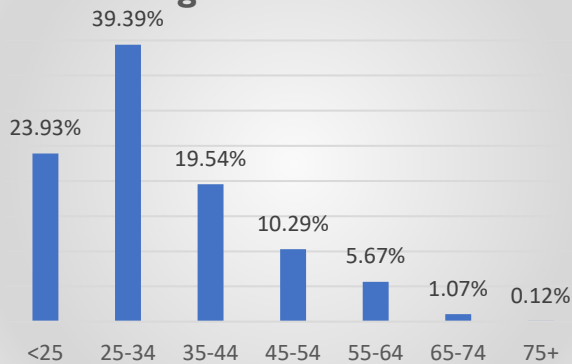

Sheriff's Daily Report

8/24/2021

Under the Custody of the Sheriff	
Total Male and Female	9,086
Jail Population	5,824
Community Corrections	3,262

Jail Population - Behind the Walls

Behind the Walls: Detainees that are physically housed under the Sheriff's custody 24 hours a day/7 days a week. This includes all populations listed on this chart - Divisional populations male & female, Outside Counties, Hospital, PRC, Women's Residential, & VRIC. Detainees in court-ordered treatment programs (PRC, Women's Residential, VRIC) are housed at CCDOC 24 hours a day/7 days week.

Sheriff's Daily Report

8/24/2021

CCSO Population Demographics

In Confinement

Gender Distribution

Race Distribution

Age Distribution

Community Corrections

Gender Distribution

Race Distribution

Age Distribution