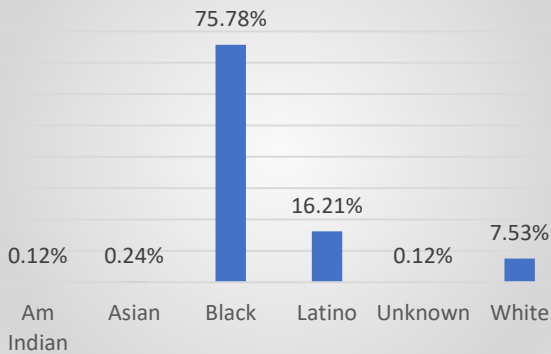

Sheriff's Daily Report

8/24/2021

Under the Custody of the Sheriff	
Total Male and Female	9,086
Jail Population	5,824
Community Corrections	3,262

Jail Population - Behind the Walls

Behind the Walls: Detainees that are physically housed under the Sheriff's custody 24 hours a day/7 days a week. This includes all populations listed on this chart - Divisional populations male & female, Outside Counties, Hospital, PRC, Women's Residential, & VRIC. Detainees in court-ordered treatment programs (PRC, Women's Residential, VRIC) are housed at CCDOC 24 hours a day/7 days week.

Sheriff's Daily Report

8/24/2021

CCSO Population Demographics

In Confinement

Gender Distribution

Race Distribution

Age Distribution

Community Corrections

Gender Distribution

Race Distribution

Age Distribution