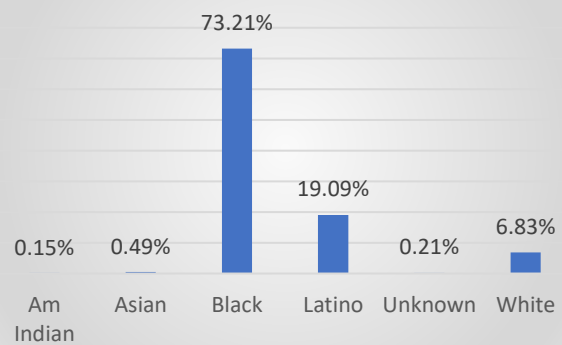

Sheriff's Daily Report

8/24/2021

Under the Custody of the Sheriff	
Total Male and Female	9,086
Jail Population	5,824
Community Corrections	3,262

Jail Population - Behind the Walls

Behind the Walls: Detainees that are physically housed under the Sheriff's custody 24 hours a day/7 days a week. This includes all populations listed on this chart - Divisional populations male & female, Outside Counties, Hospital, PRC, Women's Residential, & VRIC. Detainees in court-ordered treatment programs (PRC, Women's Residential, VRIC) are housed at CCDOC 24 hours a day/7 days week.

Sheriff's Daily Report

8/24/2021

CCSO Population Demographics

In Confinement

Gender Distribution

Race Distribution

Age Distribution

Community Corrections

Gender Distribution

Race Distribution

Age Distribution