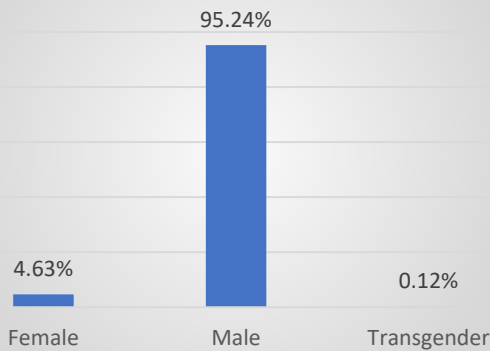

Sheriff's Daily Report

8/24/2021

CCSO Population Demographics

In Confinement

Gender Distribution