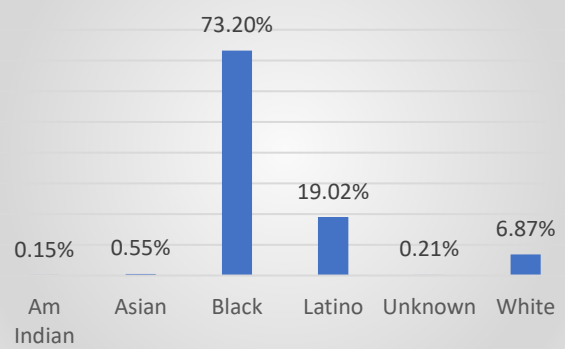

Sheriff's Daily Report

8/23/2021

Under the Custody of the Sheriff	
Total Male and Female	9,146
Jail Population	5,869
Community Corrections	3,277

Jail Population - Behind the Walls

Behind the Walls: Detainees that are physically housed under the Sheriff's custody 24 hours a day/7 days a week. This includes all populations listed on this chart - Divisional populations male & female, Outside Counties, Hospital, PRC, Women's Residential, & VRIC. Detainees in court-ordered treatment programs (PRC, Women's Residential, VRIC) are housed at CCDOC 24 hours a day/7 days week.

Sheriff's Daily Report

8/23/2021

CCSO Population Demographics

In Confinement

Gender Distribution

Race Distribution

Age Distribution

Community Corrections

Gender Distribution

Race Distribution

Age Distribution