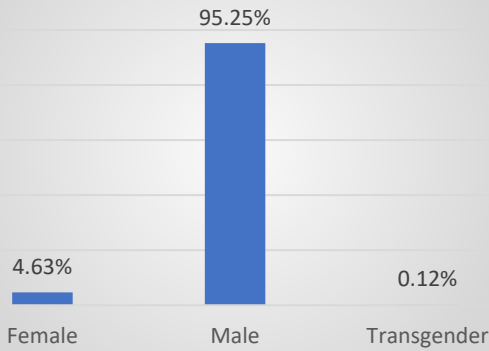

Sheriff's Daily Report

8/23/2021

CCSO Population Demographics

In Confinement

Gender Distribution