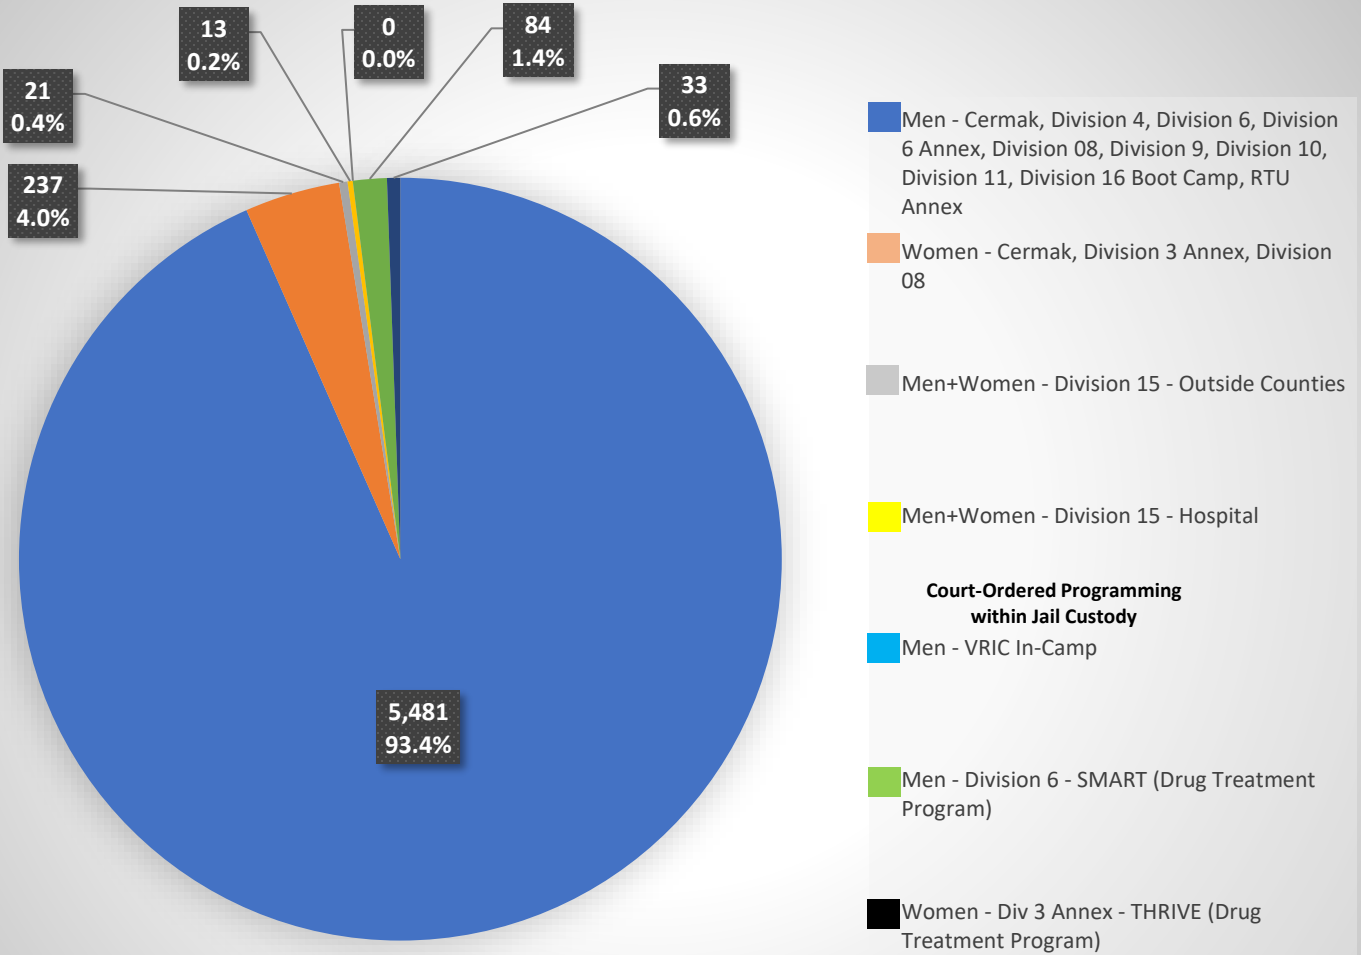

Sheriff's Daily Report

8/23/2021

Under the Custody of the Sheriff	
Total Male and Female	9,146
Jail Population	5,869
Community Corrections	3,277

Jail Population - Behind the Walls

Behind the Walls: Detainees that are physically housed under the Sheriff's custody 24 hours a day/7 days a week. This includes all populations listed on this chart - Divisional populations male & female, Outside Counties, Hospital, PRC, Women's Residential, & VRIC. Detainees in court-ordered treatment programs (PRC, Women's Residential, VRIC) are housed at CCDOC 24 hours a day/7 days week.

Sheriff's Daily Report

8/23/2021

CCSO Population Demographics

In Confinement

Gender Distribution

Race Distribution

Age Distribution

Community Corrections

Gender Distribution

Race Distribution

Age Distribution