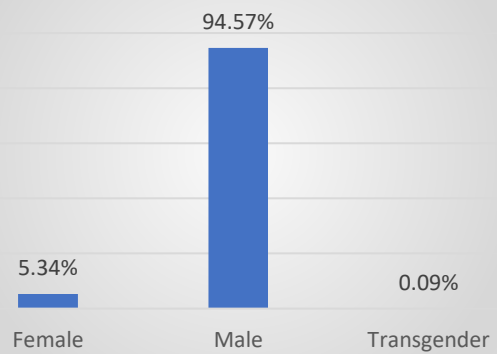

Sheriff's Daily Report

8/23/2021

Under the Custody of the Sheriff	
Total Male and Female	9,146
Jail Population	5,869
Community Corrections	3,277

Jail Population - Behind the Walls

Behind the Walls: Detainees that are physically housed under the Sheriff's custody 24 hours a day/7 days a week. This includes all populations listed on this chart - Divisional populations male & female, Outside Counties, Hospital, PRC, Women's Residential, & VRIC. Detainees in court-ordered treatment programs (PRC, Women's Residential, VRIC) are housed at CCDOC 24 hours a day/7 days week.

Sheriff's Daily Report

8/23/2021

CCSO Population Demographics

In Confinement

Gender Distribution

Race Distribution

Age Distribution

Community Corrections

Gender Distribution

Race Distribution

Age Distribution