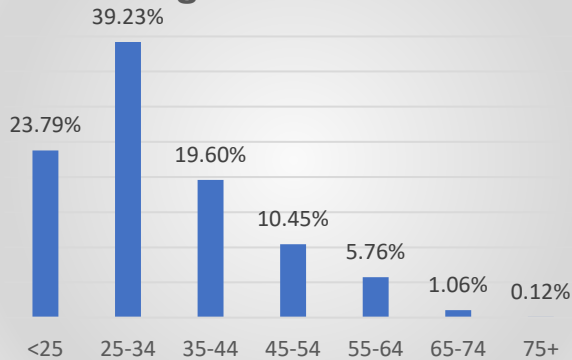

Sheriff's Daily Report

8/23/2021

Under the Custody of the Sheriff	
Total Male and Female	9,146
Jail Population	5,869
Community Corrections	3,277

Jail Population - Behind the Walls

Behind the Walls: Detainees that are physically housed under the Sheriff's custody 24 hours a day/7 days a week. This includes all populations listed on this chart - Divisional populations male & female, Outside Counties, Hospital, PRC, Women's Residential, & VRIC. Detainees in court-ordered treatment programs (PRC, Women's Residential, VRIC) are housed at CCDOC 24 hours a day/7 days week.

Sheriff's Daily Report

8/23/2021

CCSO Population Demographics

In Confinement

Gender Distribution

Race Distribution

Age Distribution

Community Corrections

Gender Distribution

Race Distribution

Age Distribution