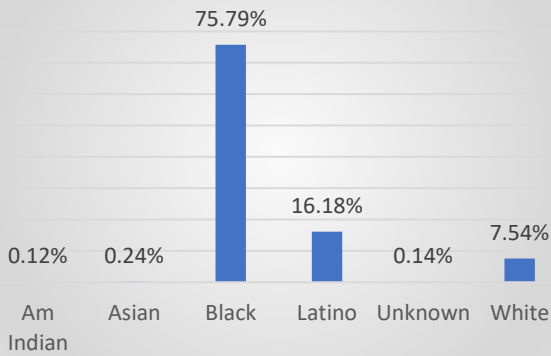

Sheriff's Daily Report

8/23/2021

Under the Custody of the Sheriff	
Total Male and Female	9,146
Jail Population	5,869
Community Corrections	3,277

Jail Population - Behind the Walls

Behind the Walls: Detainees that are physically housed under the Sheriff's custody 24 hours a day/7 days a week. This includes all populations listed on this chart - Divisional populations male & female, Outside Counties, Hospital, PRC, Women's Residential, & VRIC. Detainees in court-ordered treatment programs (PRC, Women's Residential, VRIC) are housed at CCDOC 24 hours a day/7 days week.

Sheriff's Daily Report

8/23/2021

CCSO Population Demographics

In Confinement

Gender Distribution

Race Distribution

Age Distribution

Community Corrections

Gender Distribution

Race Distribution

Age Distribution