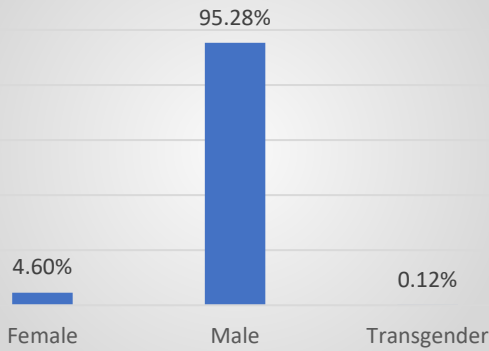

CCSO Population Demographics

In Confinement

Gender Distribution