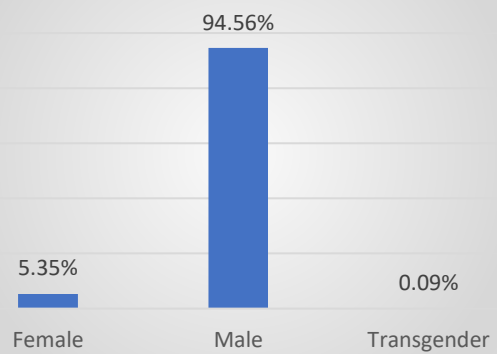

Sheriff's Daily Report

8/22/2021

Under the Custody of the Sheriff	
Total Male and Female	9,123
Jail Population	5,848
Community Corrections	3,275

Jail Population - Behind the Walls

Behind the Walls: Detainees that are physically housed under the Sheriff's custody 24 hours a day/7 days a week. This includes all populations listed on this chart - Divisional populations male & female, Outside Counties, Hospital, PRC, Women's Residential, & VRIC. Detainees in court-ordered treatment programs (PRC, Women's Residential, VRIC) are housed at CCDOC 24 hours a day/7 days week.

Sheriff's Daily Report

8/22/2021

CCSO Population Demographics

In Confinement

Gender Distribution

Race Distribution

Age Distribution

Community Corrections

Gender Distribution

Race Distribution

Age Distribution