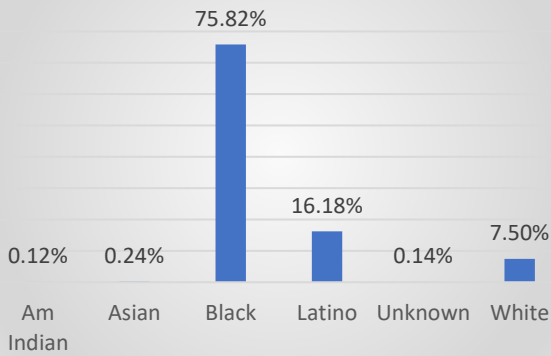

Sheriff's Daily Report

8/22/2021

Under the Custody of the Sheriff	
Total Male and Female	9,123
Jail Population	5,848
Community Corrections	3,275

Jail Population - Behind the Walls

Behind the Walls: Detainees that are physically housed under the Sheriff's custody 24 hours a day/7 days a week. This includes all populations listed on this chart - Divisional populations male & female, Outside Counties, Hospital, PRC, Women's Residential, & VRIC. Detainees in court-ordered treatment programs (PRC, Women's Residential, VRIC) are housed at CCDOC 24 hours a day/7 days week.

Sheriff's Daily Report

8/22/2021

CCSO Population Demographics

In Confinement

Gender Distribution

Race Distribution

Age Distribution

Community Corrections

Gender Distribution

Race Distribution

Age Distribution