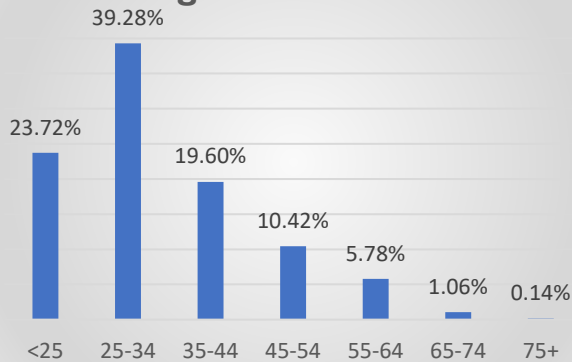

Sheriff's Daily Report

8/22/2021

Under the Custody of the Sheriff	
Total Male and Female	9,123
Jail Population	5,848
Community Corrections	3,275

Jail Population - Behind the Walls

Behind the Walls: Detainees that are physically housed under the Sheriff's custody 24 hours a day/7 days a week. This includes all populations listed on this chart - Divisional populations male & female, Outside Counties, Hospital, PRC, Women's Residential, & VRIC. Detainees in court-ordered treatment programs (PRC, Women's Residential, VRIC) are housed at CCDOC 24 hours a day/7 days week.

Sheriff's Daily Report

8/22/2021

CCSO Population Demographics

In Confinement

Gender Distribution

Race Distribution

Age Distribution

Community Corrections

Gender Distribution

Race Distribution

Age Distribution