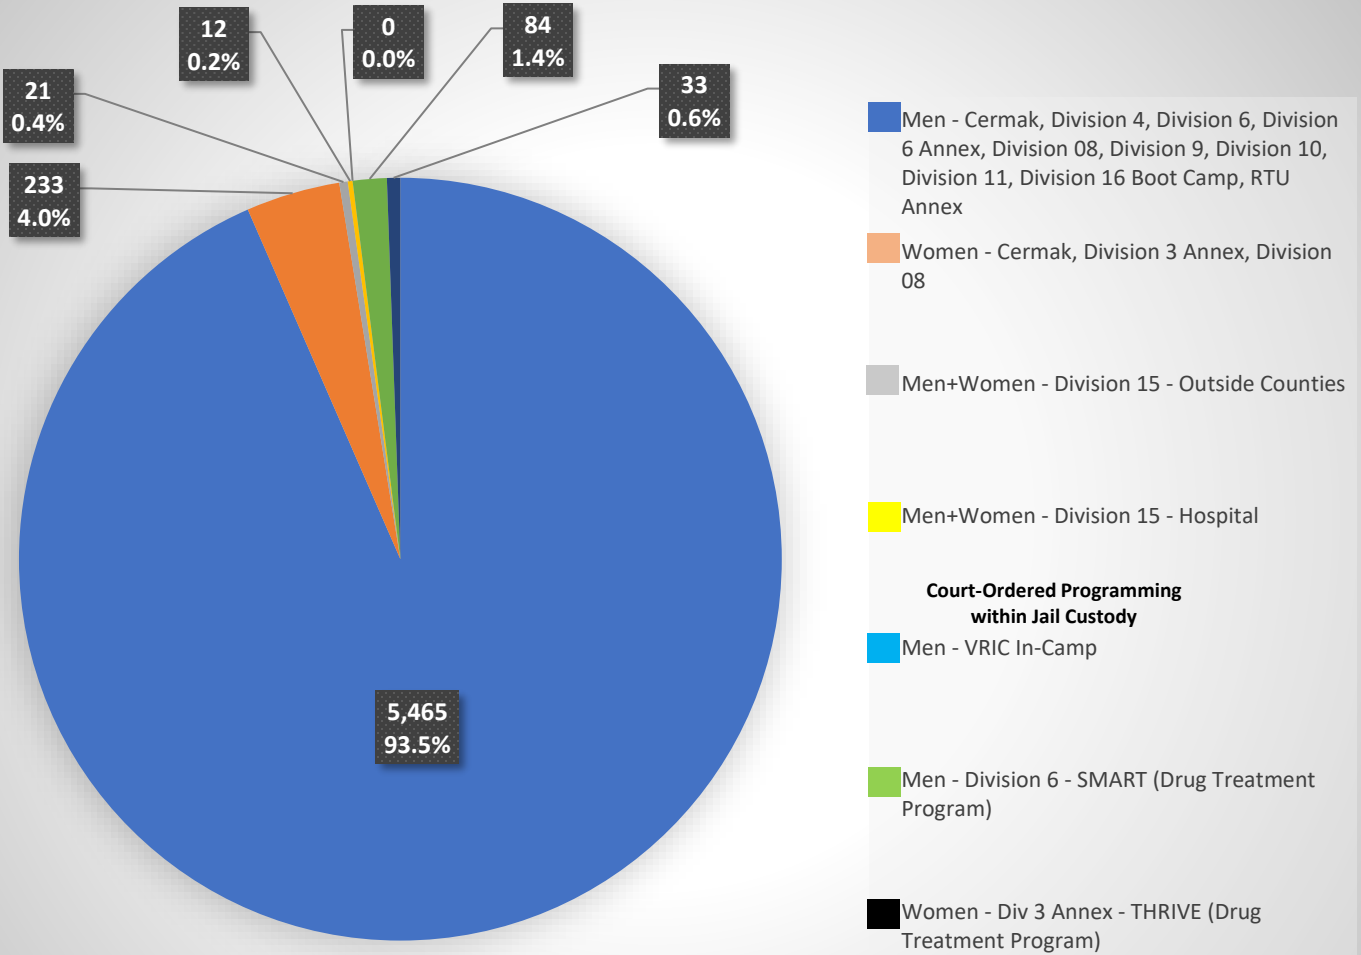

Sheriff's Daily Report

8/22/2021

Under the Custody of the Sheriff	
Total Male and Female	9,123
Jail Population	5,848
Community Corrections	3,275

Jail Population - Behind the Walls

Behind the Walls: Detainees that are physically housed under the Sheriff's custody 24 hours a day/7 days a week. This includes all populations listed on this chart - Divisional populations male & female, Outside Counties, Hospital, PRC, Women's Residential, & VRIC. Detainees in court-ordered treatment programs (PRC, Women's Residential, VRIC) are housed at CCDOC 24 hours a day/7 days week.

Sheriff's Daily Report

8/22/2021

CCSO Population Demographics

In Confinement

Gender Distribution

Race Distribution

Age Distribution

Community Corrections

Gender Distribution

Race Distribution

Age Distribution