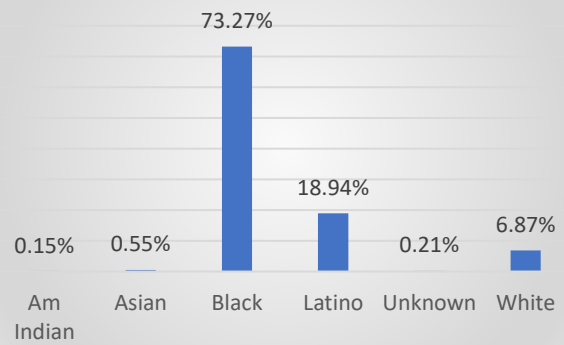

Sheriff's Daily Report

8/22/2021

Under the Custody of the Sheriff	
Total Male and Female	9,123
Jail Population	5,848
Community Corrections	3,275

Jail Population - Behind the Walls

Behind the Walls: Detainees that are physically housed under the Sheriff's custody 24 hours a day/7 days a week. This includes all populations listed on this chart - Divisional populations male & female, Outside Counties, Hospital, PRC, Women's Residential, & VRIC. Detainees in court-ordered treatment programs (PRC, Women's Residential, VRIC) are housed at CCDOC 24 hours a day/7 days week.

Sheriff's Daily Report

8/22/2021

CCSO Population Demographics

In Confinement

Gender Distribution

Race Distribution

Age Distribution

Community Corrections

Gender Distribution

Race Distribution

Age Distribution