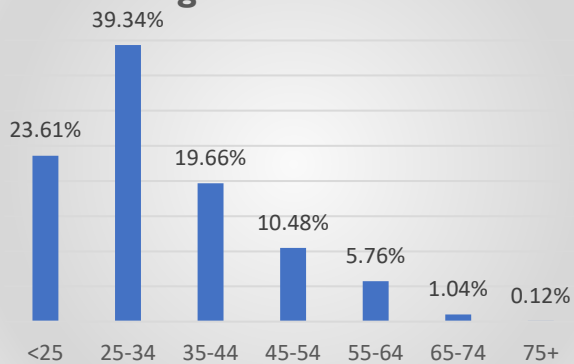

Sheriff's Daily Report

8/17/2021

Under the Custody of the Sheriff	
Total Male and Female	9,307
Jail Population	5,997
Community Corrections	3,310

Jail Population - Behind the Walls

Behind the Walls: Detainees that are physically housed under the Sheriff's custody 24 hours a day/7 days a week. This includes all populations listed on this chart - Divisional populations male & female, Outside Counties, Hospital, PRC, Women's Residential, & VRIC. Detainees in court-ordered treatment programs (PRC, Women's Residential, VRIC) are housed at CCDOC 24 hours a day/7 days week.

Sheriff's Daily Report

8/17/2021

CCSO Population Demographics

In Confinement

Community Corrections

Gender Distribution

Gender Distribution

Race Distribution

Race Distribution

Age Distribution

Age Distribution