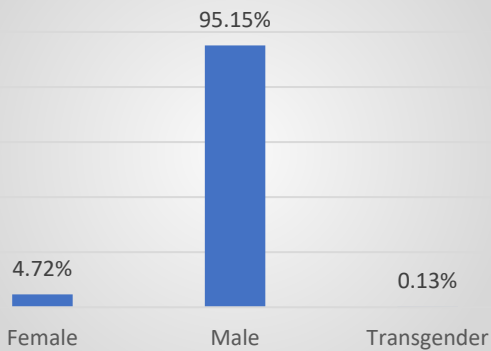

Sheriff's Daily Report

8/17/2021

Under the Custody of the Sheriff	
Total Male and Female	9,307
Jail Population	5,997
Community Corrections	3,310

Jail Population - Behind the Walls

Behind the Walls: Detainees that are physically housed under the Sheriff's custody 24 hours a day/7 days a week. This includes all populations listed on this chart - Divisional populations male & female, Outside Counties, Hospital, PRC, Women's Residential, & VRIC. Detainees in court-ordered treatment programs (PRC, Women's Residential, VRIC) are housed at CCDOC 24 hours a day/7 days week.

Sheriff's Daily Report

8/17/2021

CCSO Population Demographics

In Confinement

Community Corrections

Gender Distribution

Gender Distribution

Race Distribution

Race Distribution

Age Distribution

Age Distribution