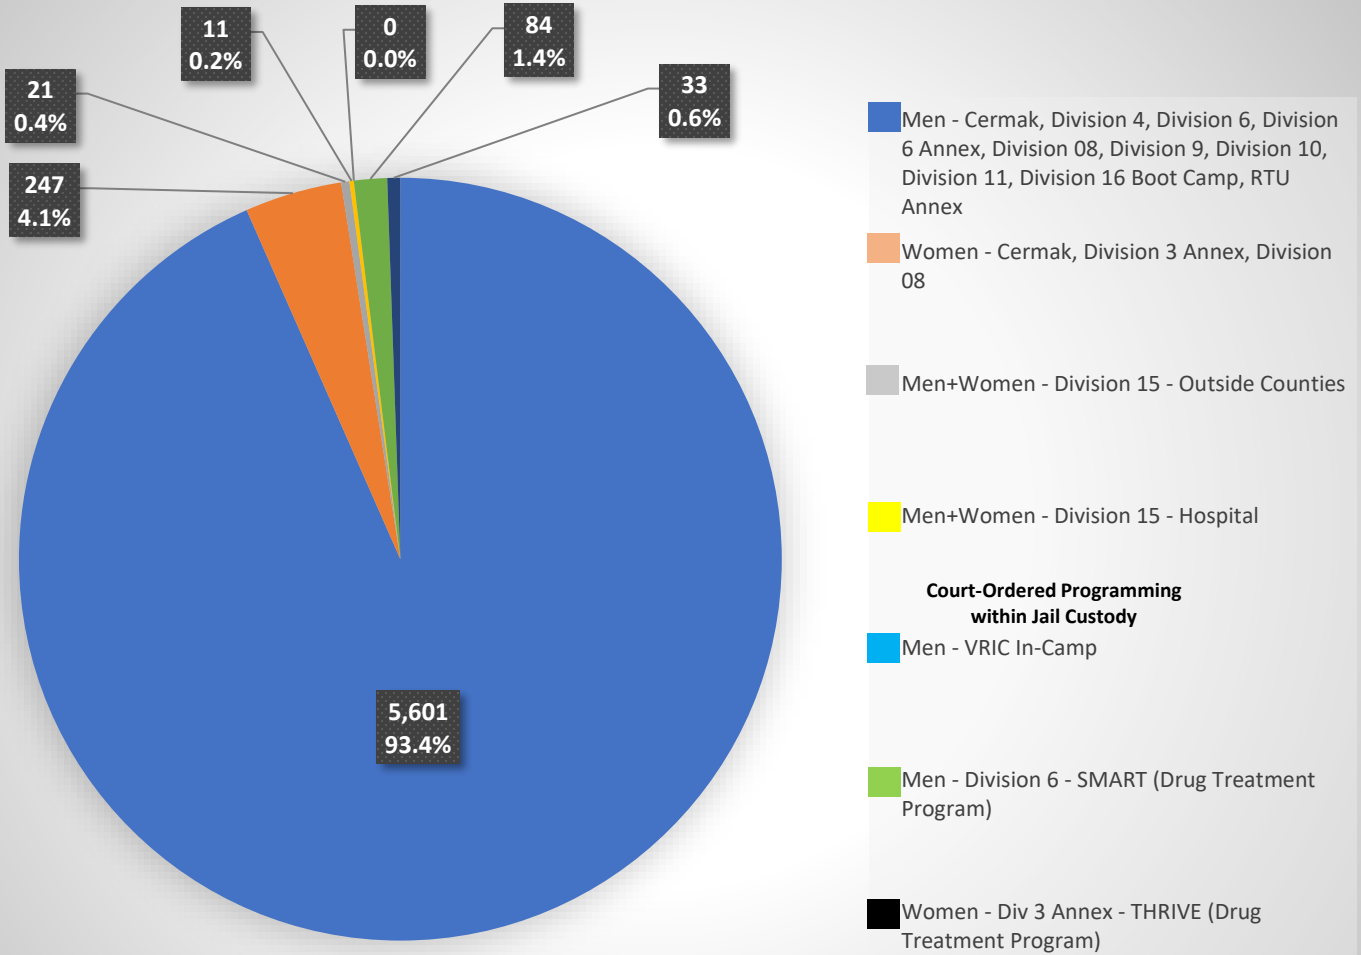

Sheriff's Daily Report

8/17/2021

Under the Custody of the Sheriff	
Total Male and Female	9,307
Jail Population	5,997
Community Corrections	3,310

Jail Population - Behind the Walls

Behind the Walls: Detainees that are physically housed under the Sheriff's custody 24 hours a day/7 days a week. This includes all populations listed on this chart - Divisional populations male & female, Outside Counties, Hospital, PRC, Women's Residential, & VRIC. Detainees in court-ordered treatment programs (PRC, Women's Residential, VRIC) are housed at CCDOC 24 hours a day/7 days week.

Sheriff's Daily Report

8/17/2021

CCSO Population Demographics

In Confinement

Community Corrections

Gender Distribution

Gender Distribution

Race Distribution

Race Distribution

Age Distribution

Age Distribution