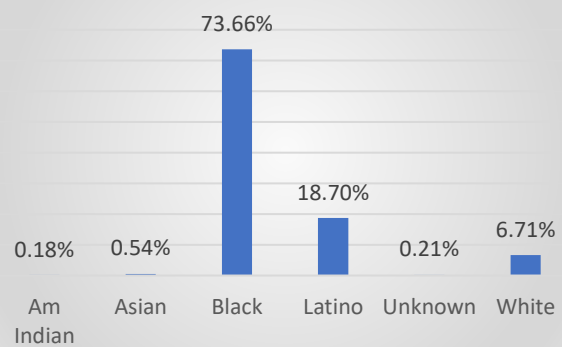

Sheriff's Daily Report

8/17/2021

Under the Custody of the Sheriff	
Total Male and Female	9,307
Jail Population	5,997
Community Corrections	3,310

Jail Population - Behind the Walls

Behind the Walls: Detainees that are physically housed under the Sheriff's custody 24 hours a day/7 days a week. This includes all populations listed on this chart - Divisional populations male & female, Outside Counties, Hospital, PRC, Women's Residential, & VRIC. Detainees in court-ordered treatment programs (PRC, Women's Residential, VRIC) are housed at CCDOC 24 hours a day/7 days week.

Sheriff's Daily Report

8/17/2021

CCSO Population Demographics

In Confinement

Community Corrections

Gender Distribution

Gender Distribution

Race Distribution

Race Distribution

Age Distribution

Age Distribution