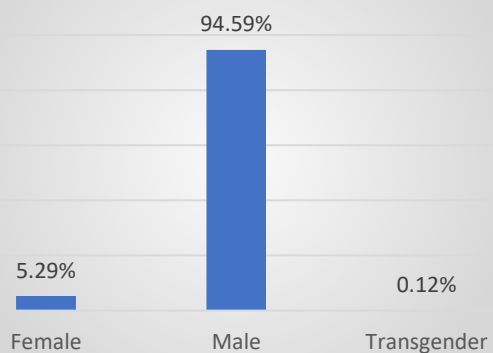

Sheriff's Daily Report

8/17/2021

Under the Custody of the Sheriff	
Total Male and Female	9,307
Jail Population	5,997
Community Corrections	3,310

Jail Population - Behind the Walls

Behind the Walls: Detainees that are physically housed under the Sheriff's custody 24 hours a day/7 days a week. This includes all populations listed on this chart - Divisional populations male & female, Outside Counties, Hospital, PRC, Women's Residential, & VRIC. Detainees in court-ordered treatment programs (PRC, Women's Residential, VRIC) are housed at CCDOC 24 hours a day/7 days week.

Sheriff's Daily Report

8/17/2021

CCSO Population Demographics

In Confinement

Community Corrections

Gender Distribution

Gender Distribution

Race Distribution

Race Distribution

Age Distribution

Age Distribution