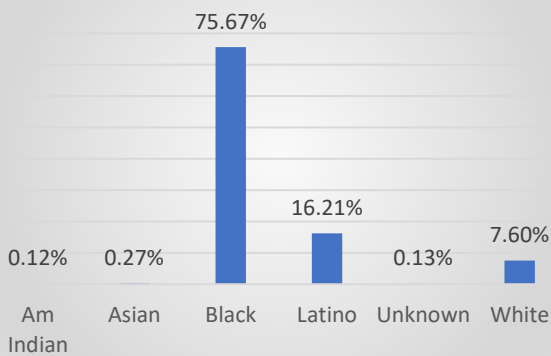

Sheriff's Daily Report

8/17/2021

Under the Custody of the Sheriff	
Total Male and Female	9,307
Jail Population	5,997
Community Corrections	3,310

Jail Population - Behind the Walls

Behind the Walls: Detainees that are physically housed under the Sheriff's custody 24 hours a day/7 days a week. This includes all populations listed on this chart - Divisional populations male & female, Outside Counties, Hospital, PRC, Women's Residential, & VRIC. Detainees in court-ordered treatment programs (PRC, Women's Residential, VRIC) are housed at CCDOC 24 hours a day/7 days week.

Sheriff's Daily Report

8/17/2021

CCSO Population Demographics

In Confinement

Community Corrections

Gender Distribution

Gender Distribution

Race Distribution

Race Distribution

Age Distribution

Age Distribution