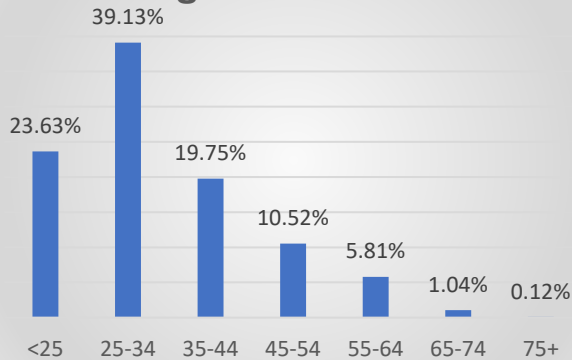

Sheriff's Daily Report

8/16/2021

Under the Custody of the Sheriff	
Total Male and Female	9,314
Jail Population	5,991
Community Corrections	3,323

Jail Population - Behind the Walls

Behind the Walls: Detainees that are physically housed under the Sheriff's custody 24 hours a day/7 days a week. This includes all populations listed on this chart - Divisional populations male & female, Outside Counties, Hospital, PRC, Women's Residential, & VRIC. Detainees in court-ordered treatment programs (PRC, Women's Residential, VRIC) are housed at CCDOC 24 hours a day/7 days week.

Sheriff's Daily Report

8/16/2021

CCSO Population Demographics

In Confinement

Gender Distribution

Race Distribution

Age Distribution

Community Corrections

Gender Distribution

Race Distribution

Age Distribution