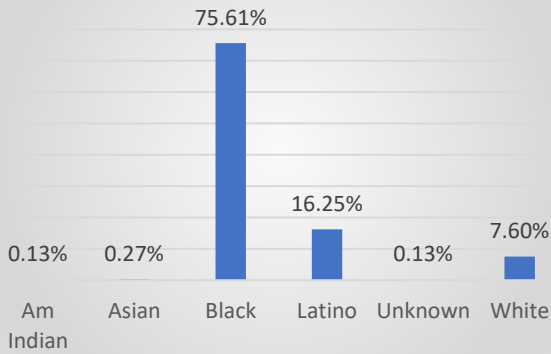

Sheriff's Daily Report

8/16/2021

Under the Custody of the Sheriff	
Total Male and Female	9,314
Jail Population	5,991
Community Corrections	3,323

Jail Population - Behind the Walls

Behind the Walls: Detainees that are physically housed under the Sheriff's custody 24 hours a day/7 days a week. This includes all populations listed on this chart - Divisional populations male & female, Outside Counties, Hospital, PRC, Women's Residential, & VRIC. Detainees in court-ordered treatment programs (PRC, Women's Residential, VRIC) are housed at CCDOC 24 hours a day/7 days week.

Sheriff's Daily Report

8/16/2021

CCSO Population Demographics

In Confinement

Gender Distribution

Race Distribution

Age Distribution

Community Corrections

Gender Distribution

Race Distribution

Age Distribution