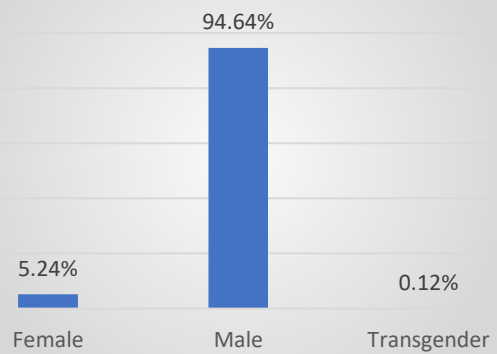

Sheriff's Daily Report

8/16/2021

Under the Custody of the Sheriff	
Total Male and Female	9,314
Jail Population	5,991
Community Corrections	3,323

Jail Population - Behind the Walls

Behind the Walls: Detainees that are physically housed under the Sheriff's custody 24 hours a day/7 days a week. This includes all populations listed on this chart - Divisional populations male & female, Outside Counties, Hospital, PRC, Women's Residential, & VRIC. Detainees in court-ordered treatment programs (PRC, Women's Residential, VRIC) are housed at CCDOC 24 hours a day/7 days week.

Sheriff's Daily Report

8/16/2021

CCSO Population Demographics

In Confinement

Gender Distribution

Race Distribution

Age Distribution

Community Corrections

Gender Distribution

Race Distribution

Age Distribution