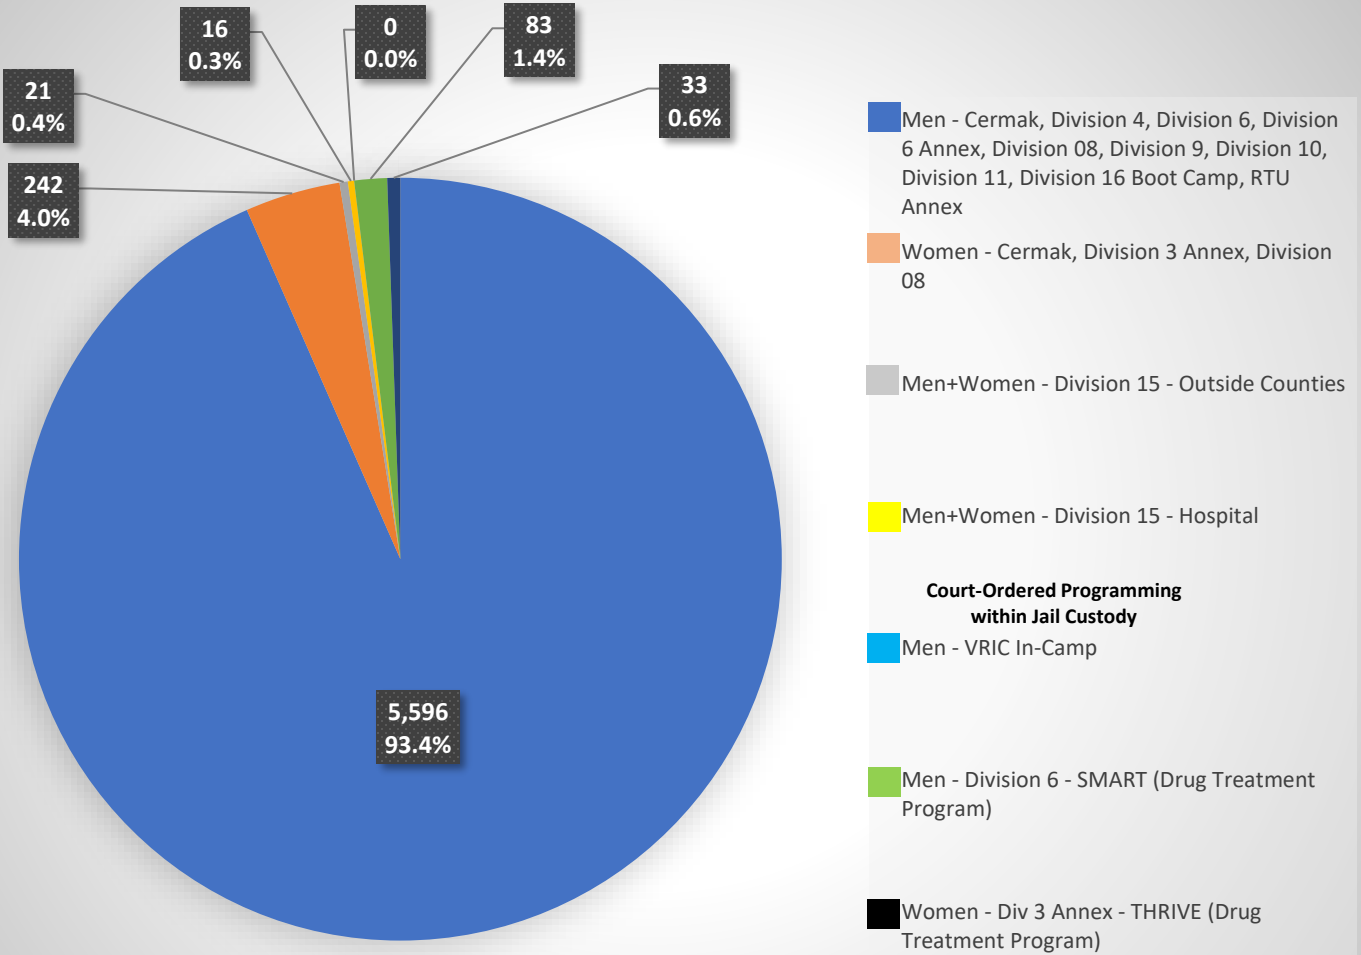

Sheriff's Daily Report

8/16/2021

Under the Custody of the Sheriff	
Total Male and Female	9,314
Jail Population	5,991
Community Corrections	3,323

Jail Population - Behind the Walls

Behind the Walls: Detainees that are physically housed under the Sheriff's custody 24 hours a day/7 days a week. This includes all populations listed on this chart - Divisional populations male & female, Outside Counties, Hospital, PRC, Women's Residential, & VRIC. Detainees in court-ordered treatment programs (PRC, Women's Residential, VRIC) are housed at CCDOC 24 hours a day/7 days week.

Sheriff's Daily Report

8/16/2021

CCSO Population Demographics

In Confinement

Gender Distribution

Race Distribution

Age Distribution

Community Corrections

Gender Distribution

Race Distribution

Age Distribution