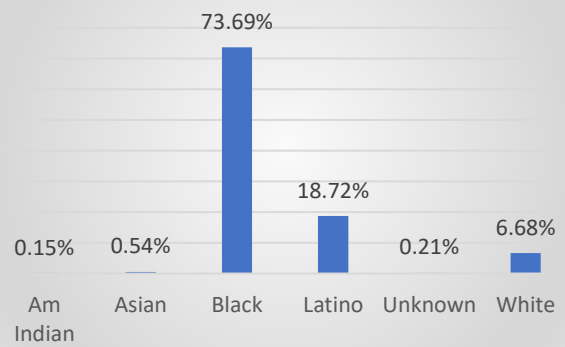

Sheriff's Daily Report

8/16/2021

Under the Custody of the Sheriff	
Total Male and Female	9,314
Jail Population	5,991
Community Corrections	3,323

Jail Population - Behind the Walls

Behind the Walls: Detainees that are physically housed under the Sheriff's custody 24 hours a day/7 days a week. This includes all populations listed on this chart - Divisional populations male & female, Outside Counties, Hospital, PRC, Women's Residential, & VRIC. Detainees in court-ordered treatment programs (PRC, Women's Residential, VRIC) are housed at CCDOC 24 hours a day/7 days week.

Sheriff's Daily Report

8/16/2021

CCSO Population Demographics

In Confinement

Gender Distribution

Race Distribution

Age Distribution

Community Corrections

Gender Distribution

Race Distribution

Age Distribution