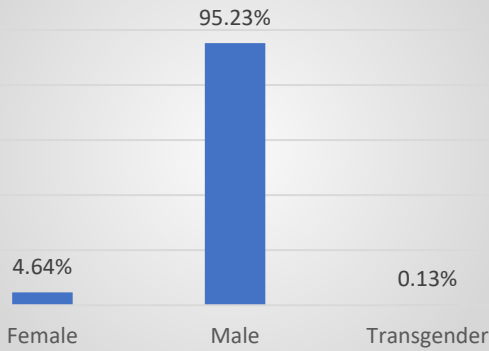

Sheriff's Daily Report

8/16/2021

CCSO Population Demographics

In Confinement

Gender Distribution