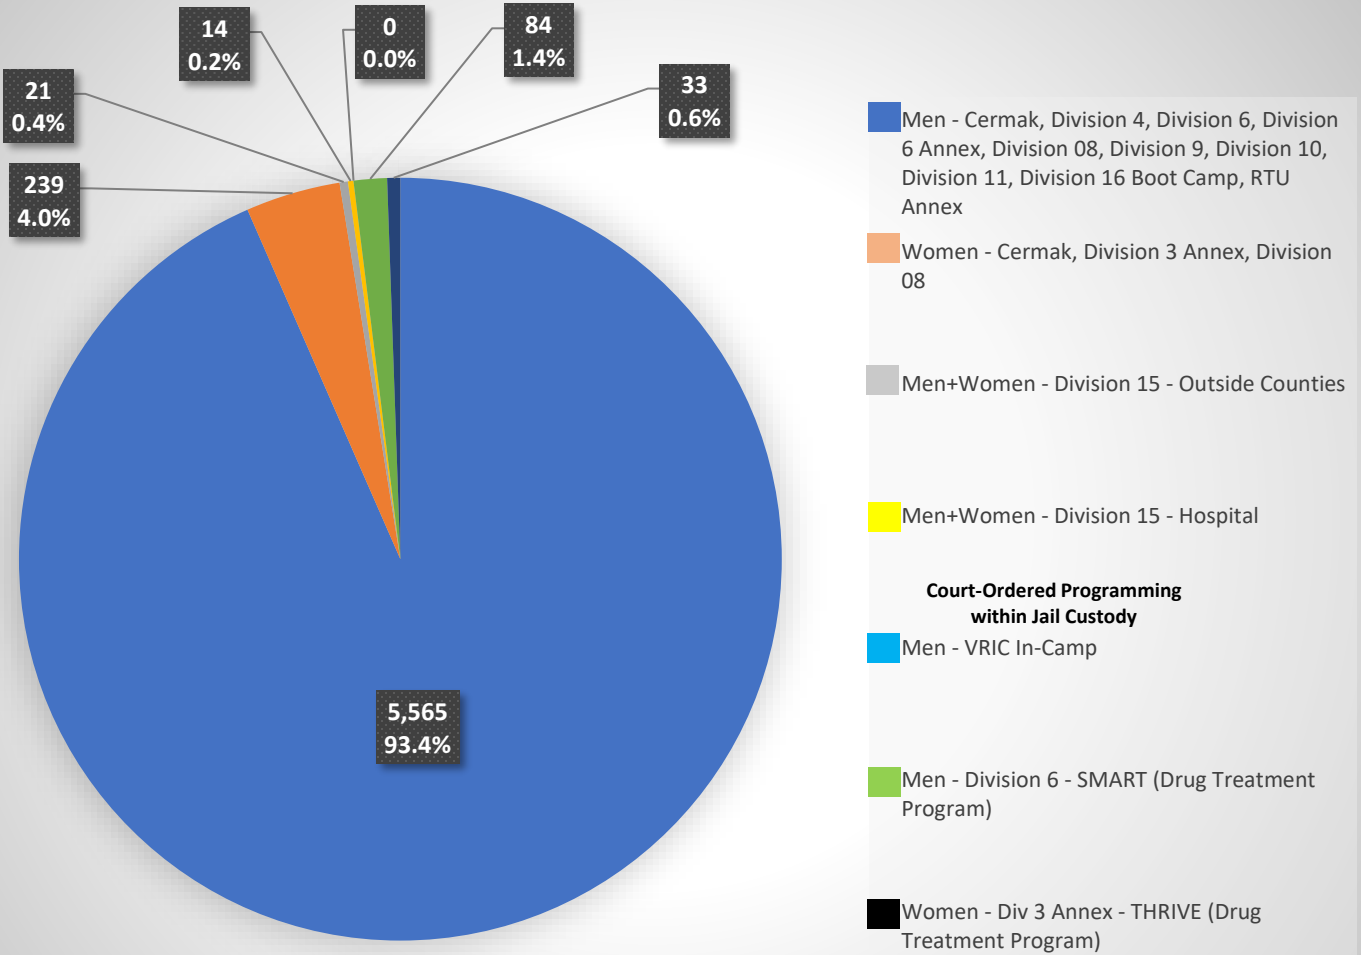

## 8/15/2021

Under the Custody of the Sheriff	
<b>Total Male and Female</b>	<b>9,275</b>
Jail Population	5,956
Community Corrections	3,319

### Jail Population - Behind the Walls

Behind the Walls: Detainees that are physically housed under the Sheriff's custody 24 hours a day/7 days a week. This includes all populations listed on this chart - Divisional populations male & female, Outside Counties, Hospital, PRC, Women's Residential, & VRIC. Detainees in court-ordered treatment programs (PRC, Women's Residential, VRIC) are housed at CCDOC 24 hours a day/7 days week.

##### Race Distribution

##### Age Distribution