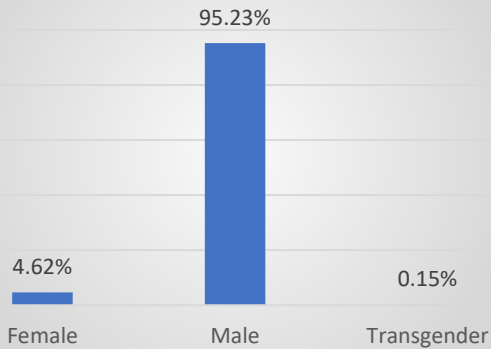

CCSO Population Demographics

In Confinement

Community Corrections

Gender Distribution