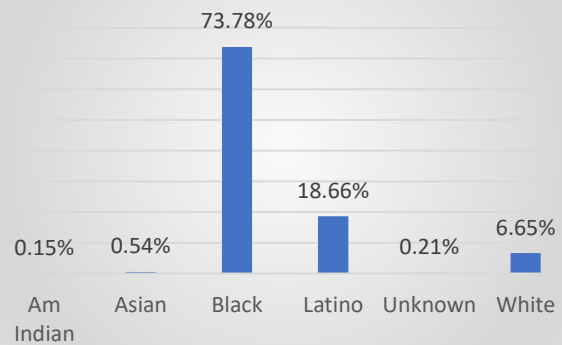

Sheriff's Daily Report

8/14/2021

Under the Custody of the Sheriff	
Total Male and Female	9,234
Jail Population	5,926
Community Corrections	3,308

Jail Population - Behind the Walls

Behind the Walls: Detainees that are physically housed under the Sheriff's custody 24 hours a day/7 days a week. This includes all populations listed on this chart - Divisional populations male & female, Outside Counties, Hospital, PRC, Women's Residential, & VRIC. Detainees in court-ordered treatment programs (PRC, Women's Residential, VRIC) are housed at CCDOC 24 hours a day/7 days week.

Sheriff's Daily Report

8/14/2021

CCSO Population Demographics

In Confinement

Gender Distribution

Race Distribution

Age Distribution

Community Corrections

Gender Distribution

Race Distribution

Age Distribution