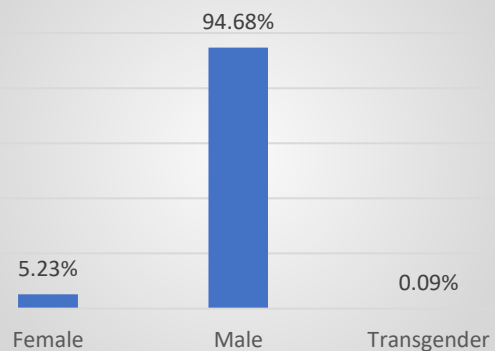

Sheriff's Daily Report

8/14/2021

Under the Custody of the Sheriff	
Total Male and Female	9,234
Jail Population	5,926
Community Corrections	3,308

Jail Population - Behind the Walls

Behind the Walls: Detainees that are physically housed under the Sheriff's custody 24 hours a day/7 days a week. This includes all populations listed on this chart - Divisional populations male & female, Outside Counties, Hospital, PRC, Women's Residential, & VRIC. Detainees in court-ordered treatment programs (PRC, Women's Residential, VRIC) are housed at CCDOC 24 hours a day/7 days week.

Sheriff's Daily Report

8/14/2021

CCSO Population Demographics

In Confinement

Gender Distribution

Race Distribution

Age Distribution

Community Corrections

Gender Distribution

Race Distribution

Age Distribution