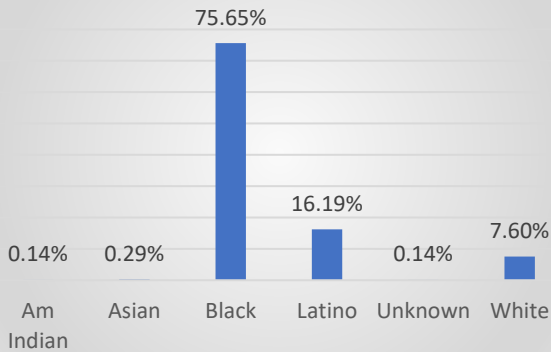

Sheriff's Daily Report

8/14/2021

Under the Custody of the Sheriff	
Total Male and Female	9,234
Jail Population	5,926
Community Corrections	3,308

Jail Population - Behind the Walls

Behind the Walls: Detainees that are physically housed under the Sheriff's custody 24 hours a day/7 days a week. This includes all populations listed on this chart - Divisional populations male & female, Outside Counties, Hospital, PRC, Women's Residential, & VRIC. Detainees in court-ordered treatment programs (PRC, Women's Residential, VRIC) are housed at CCDOC 24 hours a day/7 days week.

Sheriff's Daily Report

8/14/2021

CCSO Population Demographics

In Confinement

Gender Distribution

Race Distribution

Age Distribution

Community Corrections

Gender Distribution

Race Distribution

Age Distribution