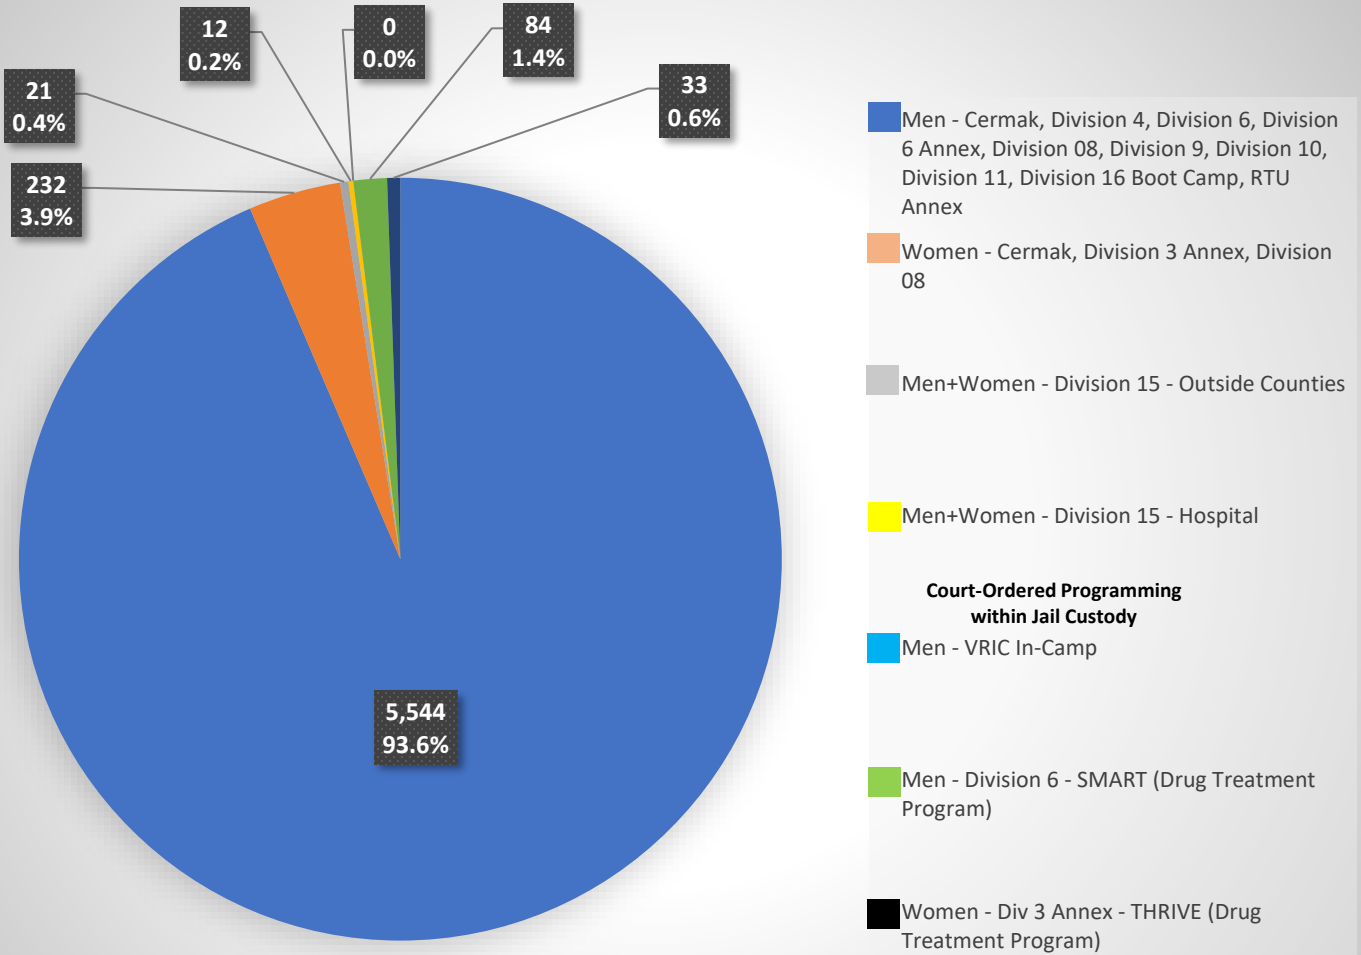

Sheriff's Daily Report

8/14/2021

Under the Custody of the Sheriff	
Total Male and Female	9,234
Jail Population	5,926
Community Corrections	3,308

Jail Population - Behind the Walls

Behind the Walls: Detainees that are physically housed under the Sheriff's custody 24 hours a day/7 days a week. This includes all populations listed on this chart - Divisional populations male & female, Outside Counties, Hospital, PRC, Women's Residential, & VRIC. Detainees in court-ordered treatment programs (PRC, Women's Residential, VRIC) are housed at CCDOC 24 hours a day/7 days week.

Sheriff's Daily Report

8/14/2021

CCSO Population Demographics

In Confinement

Gender Distribution

Race Distribution

Age Distribution

Community Corrections

Gender Distribution

Race Distribution

Age Distribution