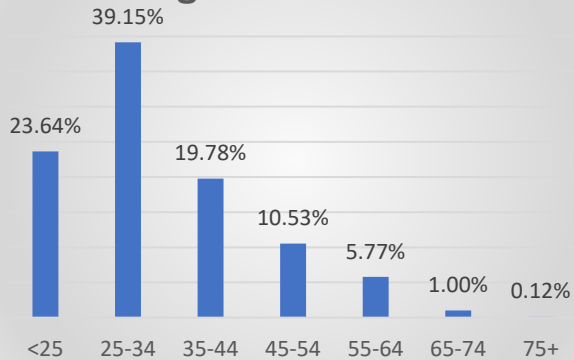

Sheriff's Daily Report

8/14/2021

Under the Custody of the Sheriff	
Total Male and Female	9,234
Jail Population	5,926
Community Corrections	3,308

Jail Population - Behind the Walls

Behind the Walls: Detainees that are physically housed under the Sheriff's custody 24 hours a day/7 days a week. This includes all populations listed on this chart - Divisional populations male & female, Outside Counties, Hospital, PRC, Women's Residential, & VRIC. Detainees in court-ordered treatment programs (PRC, Women's Residential, VRIC) are housed at CCDOC 24 hours a day/7 days week.

Sheriff's Daily Report

8/14/2021

CCSO Population Demographics

In Confinement

Gender Distribution

Race Distribution

Age Distribution

Community Corrections

Gender Distribution

Race Distribution

Age Distribution