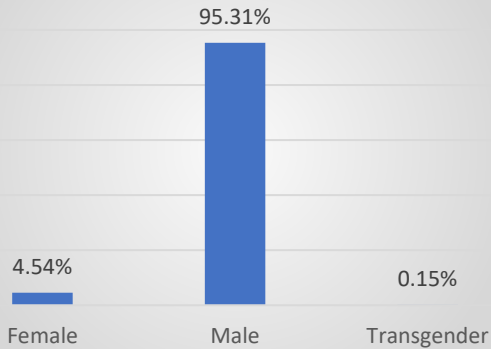

CCSO Population Demographics

In Confinement

Gender Distribution