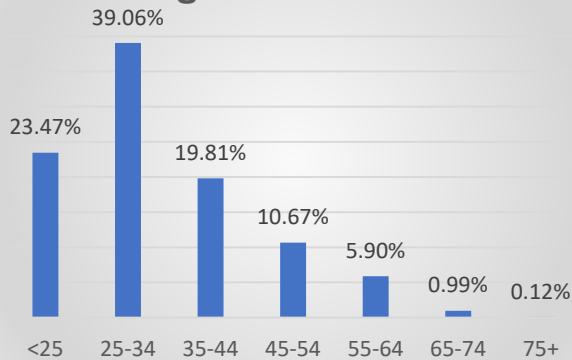

Sheriff's Daily Report

8/11/2021

Under the Custody of the Sheriff	
Total Male and Female	9,295
Jail Population	5,974
Community Corrections	3,321

Jail Population - Behind the Walls

Behind the Walls: Detainees that are physically housed under the Sheriff's custody 24 hours a day/7 days a week. This includes all populations listed on this chart - Divisional populations male & female, Outside Counties, Hospital, PRC, Women's Residential, & VRIC. Detainees in court-ordered treatment programs (PRC, Women's Residential, VRIC) are housed at CCDOC 24 hours a day/7 days week.

Sheriff's Daily Report

8/11/2021

CCSO Population Demographics

In Confinement

Gender Distribution

Race Distribution

Age Distribution

Community Corrections

Gender Distribution

Race Distribution

Age Distribution