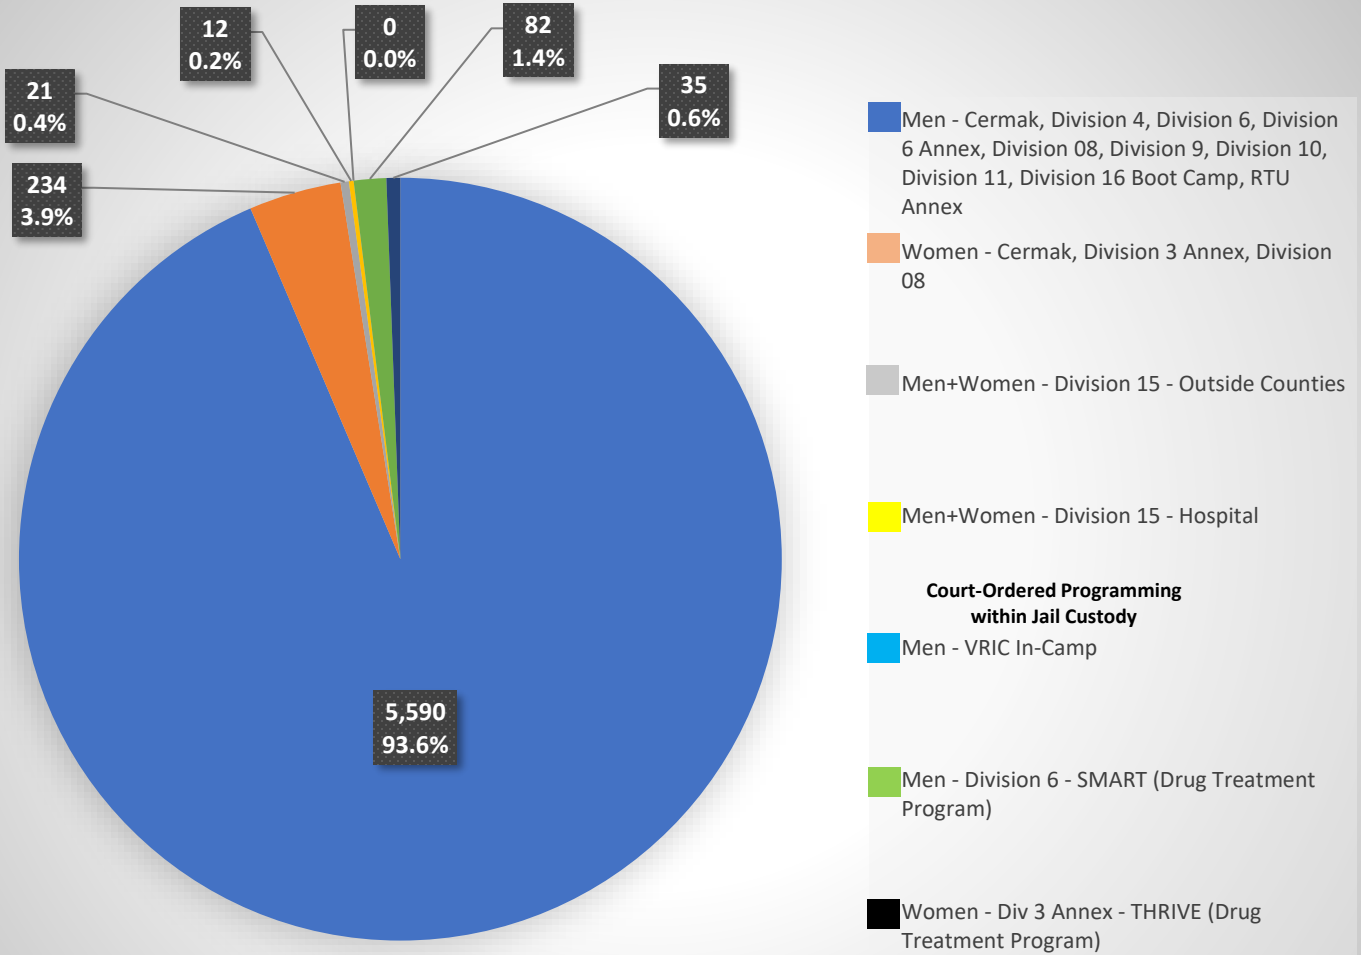

Sheriff's Daily Report

8/11/2021

Under the Custody of the Sheriff	
Total Male and Female	9,295
Jail Population	5,974
Community Corrections	3,321

Jail Population - Behind the Walls

Behind the Walls: Detainees that are physically housed under the Sheriff's custody 24 hours a day/7 days a week. This includes all populations listed on this chart - Divisional populations male & female, Outside Counties, Hospital, PRC, Women's Residential, & VRIC. Detainees in court-ordered treatment programs (PRC, Women's Residential, VRIC) are housed at CCDOC 24 hours a day/7 days week.

Sheriff's Daily Report

8/11/2021

CCSO Population Demographics

In Confinement

Gender Distribution

Race Distribution

Age Distribution

Community Corrections

Gender Distribution

Race Distribution

Age Distribution