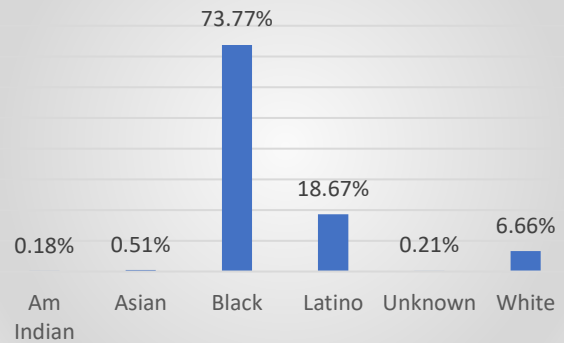

Sheriff's Daily Report

8/11/2021

Under the Custody of the Sheriff	
Total Male and Female	9,295
Jail Population	5,974
Community Corrections	3,321

Jail Population - Behind the Walls

Behind the Walls: Detainees that are physically housed under the Sheriff's custody 24 hours a day/7 days a week. This includes all populations listed on this chart - Divisional populations male & female, Outside Counties, Hospital, PRC, Women's Residential, & VRIC. Detainees in court-ordered treatment programs (PRC, Women's Residential, VRIC) are housed at CCDOC 24 hours a day/7 days week.

Sheriff's Daily Report

8/11/2021

CCSO Population Demographics

In Confinement

Gender Distribution

Race Distribution

Age Distribution

Community Corrections

Gender Distribution

Race Distribution

Age Distribution