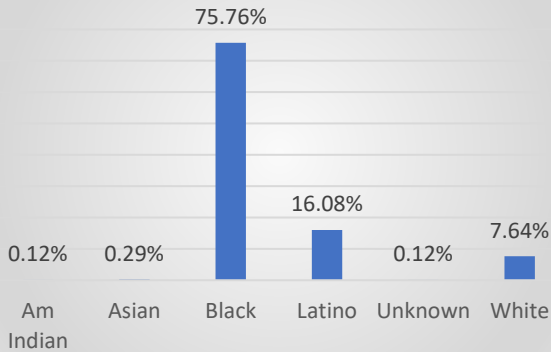

Sheriff's Daily Report

8/11/2021

Under the Custody of the Sheriff	
Total Male and Female	9,295
Jail Population	5,974
Community Corrections	3,321

Jail Population - Behind the Walls

Behind the Walls: Detainees that are physically housed under the Sheriff's custody 24 hours a day/7 days a week. This includes all populations listed on this chart - Divisional populations male & female, Outside Counties, Hospital, PRC, Women's Residential, & VRIC. Detainees in court-ordered treatment programs (PRC, Women's Residential, VRIC) are housed at CCDOC 24 hours a day/7 days week.

Sheriff's Daily Report

8/11/2021

CCSO Population Demographics

In Confinement

Gender Distribution

Race Distribution

Age Distribution

Community Corrections

Gender Distribution

Race Distribution

Age Distribution