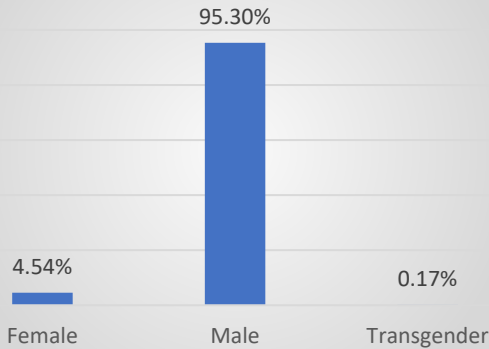

Sheriff's Daily Report

8/11/2021

CCSO Population Demographics

In Confinement

Gender Distribution