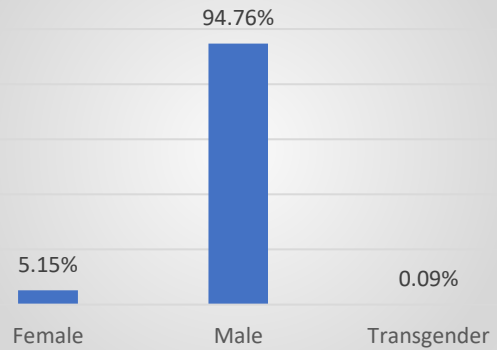

Sheriff's Daily Report

8/11/2021

Under the Custody of the Sheriff	
Total Male and Female	9,295
Jail Population	5,974
Community Corrections	3,321

Jail Population - Behind the Walls

Behind the Walls: Detainees that are physically housed under the Sheriff's custody 24 hours a day/7 days a week. This includes all populations listed on this chart - Divisional populations male & female, Outside Counties, Hospital, PRC, Women's Residential, & VRIC. Detainees in court-ordered treatment programs (PRC, Women's Residential, VRIC) are housed at CCDOC 24 hours a day/7 days week.

Sheriff's Daily Report

8/11/2021

CCSO Population Demographics

In Confinement

Gender Distribution

Race Distribution

Age Distribution

Community Corrections

Gender Distribution

Race Distribution

Age Distribution