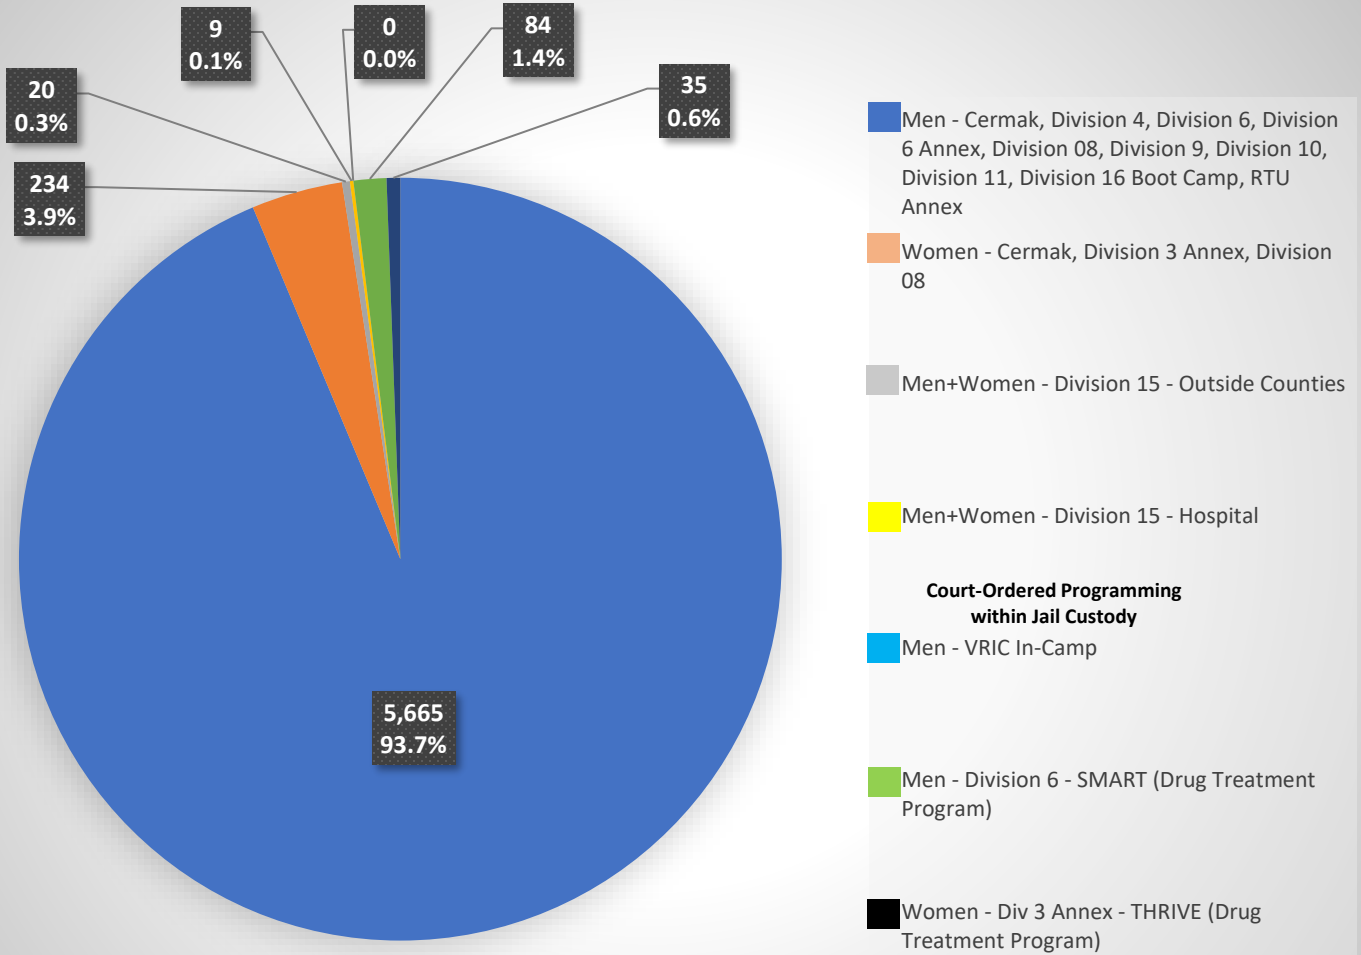

## 8/10/2021

Under the Custody of the Sheriff	
<b>Total Male and Female</b>	<b>9,370</b>
Jail Population	6,047
Community Corrections	3,323

### Jail Population - Behind the Walls

Behind the Walls: Detainees that are physically housed under the Sheriff's custody 24 hours a day/7 days a week. This includes all populations listed on this chart - Divisional populations male & female, Outside Counties, Hospital, PRC, Women's Residential, & VRIC. Detainees in court-ordered treatment programs (PRC, Women's Residential, VRIC) are housed at CCDOC 24 hours a day/7 days week.

#### Age Distribution