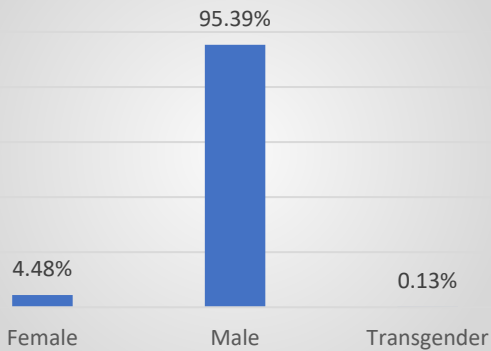

Sheriff's Daily Report

8/10/2021

CCSO Population Demographics

In Confinement

Community Corrections

Gender Distribution