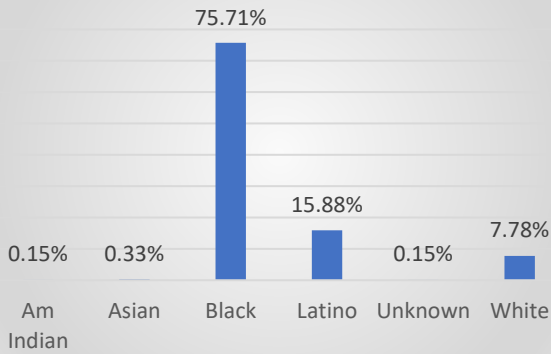

Sheriff's Daily Report

8/8/2021

Under the Custody of the Sheriff	
Total Male and Female	9,377
Jail Population	6,047
Community Corrections	3,330

Jail Population - Behind the Walls

Behind the Walls: Detainees that are physically housed under the Sheriff's custody 24 hours a day/7 days a week. This includes all populations listed on this chart - Divisional populations male & female, Outside Counties, Hospital, PRC, Women's Residential, & VRIC. Detainees in court-ordered treatment programs (PRC, Women's Residential, VRIC) are housed at CCDOC 24 hours a day/7 days week.

Sheriff's Daily Report

8/8/2021

CCSO Population Demographics

In Confinement

Gender Distribution

Race Distribution

Age Distribution

Community Corrections

Gender Distribution

Race Distribution

Age Distribution