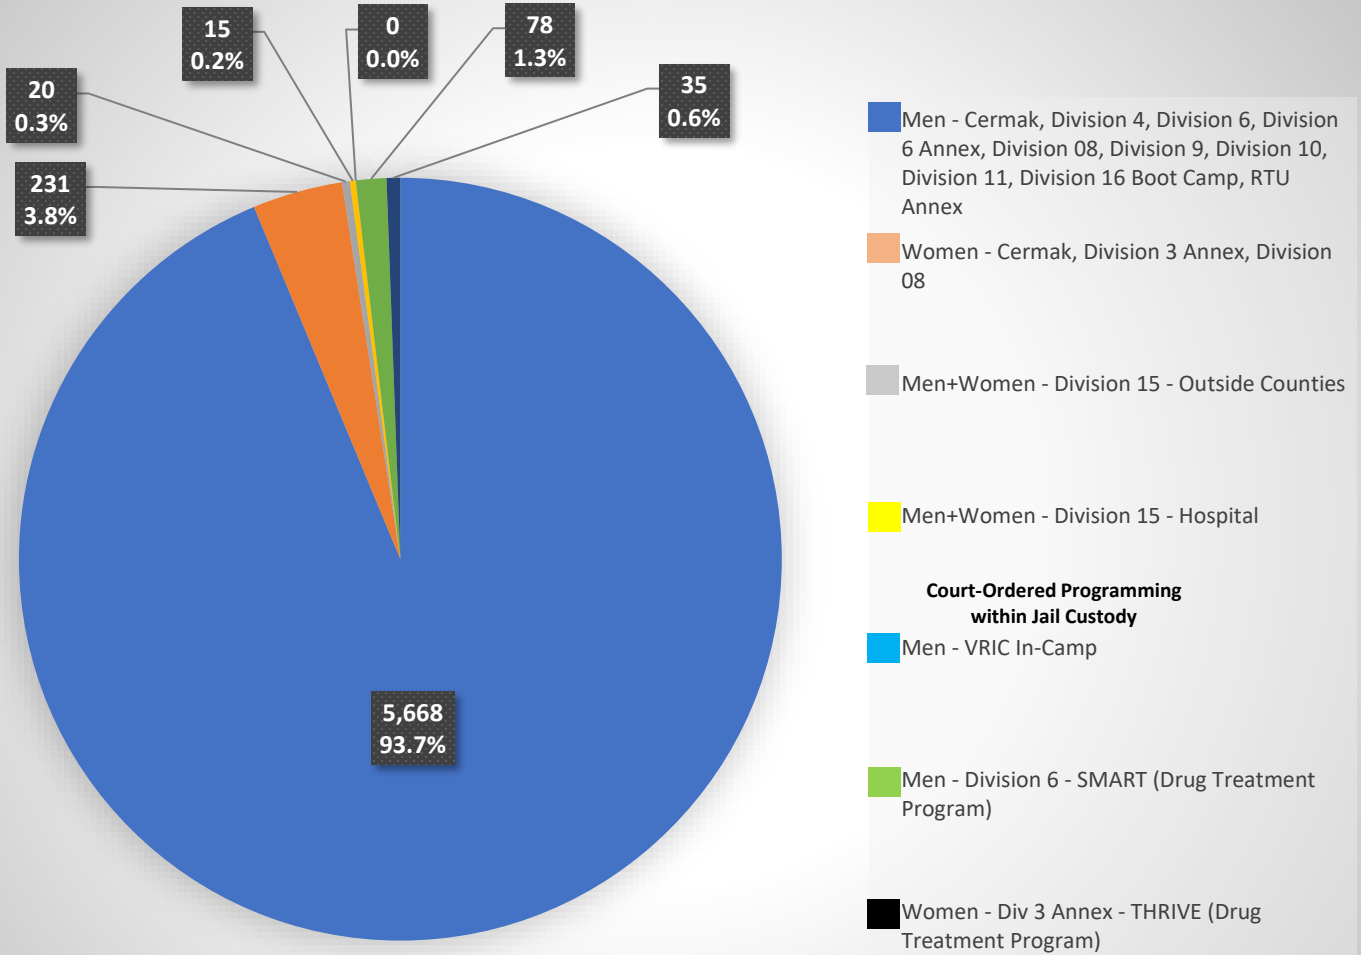

Sheriff's Daily Report

8/8/2021

Under the Custody of the Sheriff	
Total Male and Female	9,377
Jail Population	6,047
Community Corrections	3,330

Jail Population - Behind the Walls

Behind the Walls: Detainees that are physically housed under the Sheriff's custody 24 hours a day/7 days a week. This includes all populations listed on this chart - Divisional populations male & female, Outside Counties, Hospital, PRC, Women's Residential, & VRIC. Detainees in court-ordered treatment programs (PRC, Women's Residential, VRIC) are housed at CCDOC 24 hours a day/7 days week.

Sheriff's Daily Report

8/8/2021

CCSO Population Demographics

In Confinement

Gender Distribution

Race Distribution

Age Distribution

Community Corrections

Gender Distribution

Race Distribution

Age Distribution