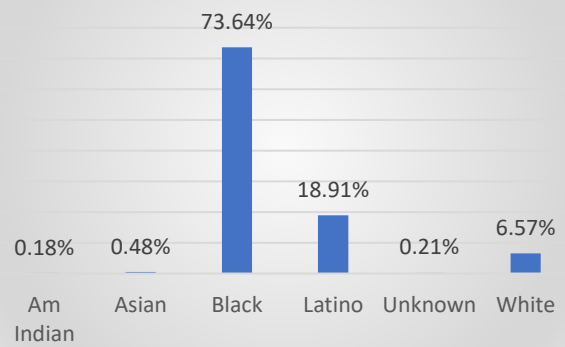

Sheriff's Daily Report

8/8/2021

Under the Custody of the Sheriff	
Total Male and Female	9,377
Jail Population	6,047
Community Corrections	3,330

Jail Population - Behind the Walls

Behind the Walls: Detainees that are physically housed under the Sheriff's custody 24 hours a day/7 days a week. This includes all populations listed on this chart - Divisional populations male & female, Outside Counties, Hospital, PRC, Women's Residential, & VRIC. Detainees in court-ordered treatment programs (PRC, Women's Residential, VRIC) are housed at CCDOC 24 hours a day/7 days week.

Sheriff's Daily Report

8/8/2021

CCSO Population Demographics

In Confinement

Gender Distribution

Race Distribution

Age Distribution

Community Corrections

Gender Distribution

Race Distribution

Age Distribution