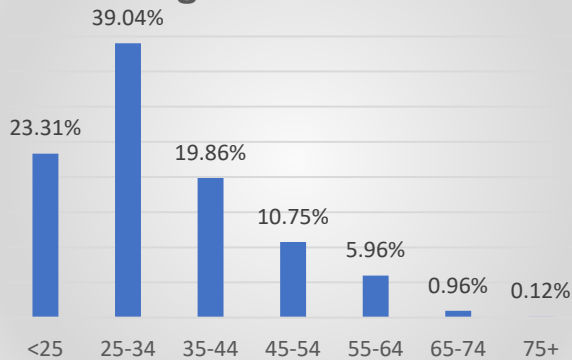

Sheriff's Daily Report

8/8/2021

Under the Custody of the Sheriff	
Total Male and Female	9,377
Jail Population	6,047
Community Corrections	3,330

Jail Population - Behind the Walls

Behind the Walls: Detainees that are physically housed under the Sheriff's custody 24 hours a day/7 days a week. This includes all populations listed on this chart - Divisional populations male & female, Outside Counties, Hospital, PRC, Women's Residential, & VRIC. Detainees in court-ordered treatment programs (PRC, Women's Residential, VRIC) are housed at CCDOC 24 hours a day/7 days week.

Sheriff's Daily Report

8/8/2021

CCSO Population Demographics

In Confinement

Gender Distribution

Race Distribution

Age Distribution

Community Corrections

Gender Distribution

Race Distribution

Age Distribution