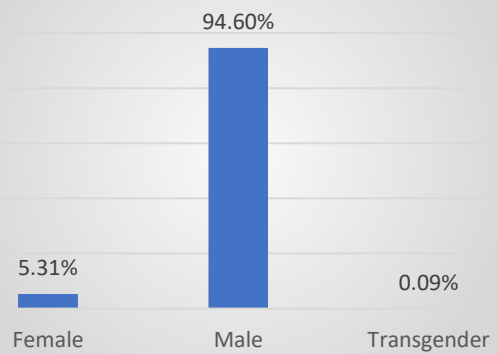

Sheriff's Daily Report

8/8/2021

Under the Custody of the Sheriff	
Total Male and Female	9,377
Jail Population	6,047
Community Corrections	3,330

Jail Population - Behind the Walls

Behind the Walls: Detainees that are physically housed under the Sheriff's custody 24 hours a day/7 days a week. This includes all populations listed on this chart - Divisional populations male & female, Outside Counties, Hospital, PRC, Women's Residential, & VRIC. Detainees in court-ordered treatment programs (PRC, Women's Residential, VRIC) are housed at CCDOC 24 hours a day/7 days week.

Sheriff's Daily Report

8/8/2021

CCSO Population Demographics

In Confinement

Gender Distribution

Race Distribution

Age Distribution

Community Corrections

Gender Distribution

Race Distribution

Age Distribution