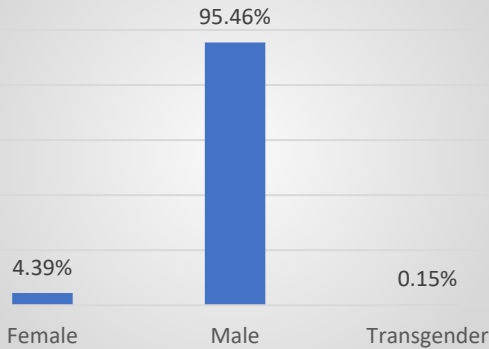

CCSO Population Demographics

In Confinement

Gender Distribution