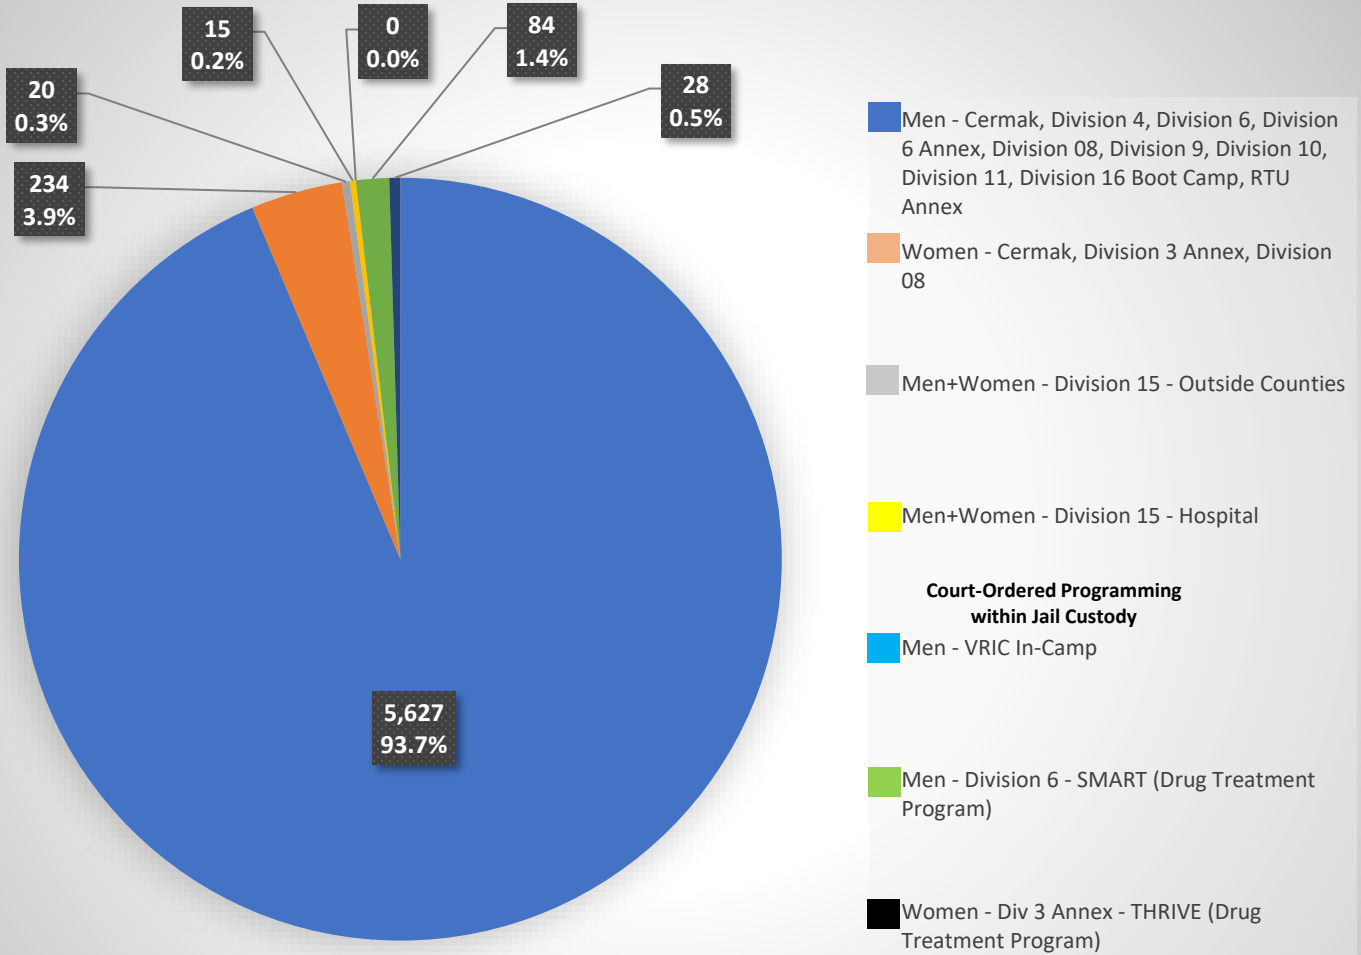

# Sheriff's Daily Report

8/3/2021

Under the Custody of the Sheriff	
<b>Total Male and Female</b>	<b>9,385</b>
Jail Population	6,008
Community Corrections	3,377

## Jail Population - Behind the Walls

Behind the Walls: Detainees that are physically housed under the Sheriff's custody 24 hours a day/7 days a week. This includes all populations listed on this chart - Divisional populations male & female, Outside Counties, Hospital, PRC, Women's Residential, & VRIC. Detainees in court-ordered treatment programs (PRC, Women's Residential, VRIC) are housed at CCDOC 24 hours a day/7 days week.

#### Race Distribution

#### Age Distribution