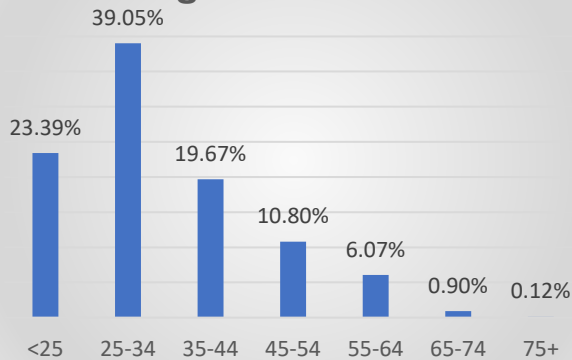

Sheriff's Daily Report

8/2/2021

Under the Custody of the Sheriff	
Total Male and Female	9,403
Jail Population	6,000
Community Corrections	3,403

Jail Population - Behind the Walls

Behind the Walls: Detainees that are physically housed under the Sheriff's custody 24 hours a day/7 days a week. This includes all populations listed on this chart - Divisional populations male & female, Outside Counties, Hospital, PRC, Women's Residential, & VRIC. Detainees in court-ordered treatment programs (PRC, Women's Residential, VRIC) are housed at CCDOC 24 hours a day/7 days week.

Sheriff's Daily Report

8/2/2021

CCSO Population Demographics

In Confinement

Gender Distribution

Race Distribution

Age Distribution

Community Corrections

Gender Distribution

Race Distribution

Age Distribution