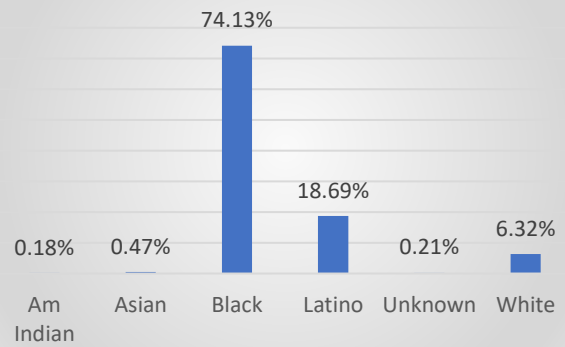

Sheriff's Daily Report

8/2/2021

Under the Custody of the Sheriff	
Total Male and Female	9,403
Jail Population	6,000
Community Corrections	3,403

Jail Population - Behind the Walls

Behind the Walls: Detainees that are physically housed under the Sheriff's custody 24 hours a day/7 days a week. This includes all populations listed on this chart - Divisional populations male & female, Outside Counties, Hospital, PRC, Women's Residential, & VRIC. Detainees in court-ordered treatment programs (PRC, Women's Residential, VRIC) are housed at CCDOC 24 hours a day/7 days week.

Sheriff's Daily Report

8/2/2021

CCSO Population Demographics

In Confinement

Gender Distribution

Race Distribution

Age Distribution

Community Corrections

Gender Distribution

Race Distribution

Age Distribution