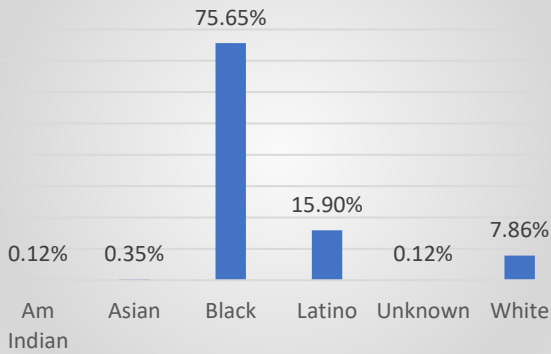

Sheriff's Daily Report

8/2/2021

Under the Custody of the Sheriff	
Total Male and Female	9,403
Jail Population	6,000
Community Corrections	3,403

Jail Population - Behind the Walls

Behind the Walls: Detainees that are physically housed under the Sheriff's custody 24 hours a day/7 days a week. This includes all populations listed on this chart - Divisional populations male & female, Outside Counties, Hospital, PRC, Women's Residential, & VRIC. Detainees in court-ordered treatment programs (PRC, Women's Residential, VRIC) are housed at CCDOC 24 hours a day/7 days week.

Sheriff's Daily Report

8/2/2021

CCSO Population Demographics

In Confinement

Gender Distribution

Race Distribution

Age Distribution

Community Corrections

Gender Distribution

Race Distribution

Age Distribution