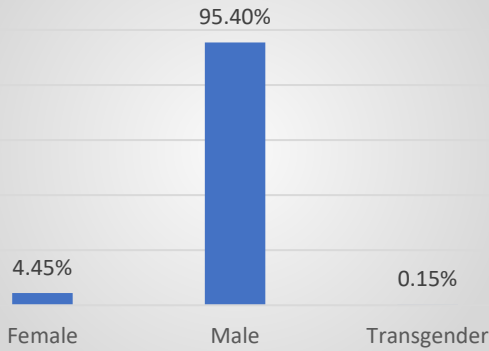

CCSO Population Demographics

In Confinement

Gender Distribution