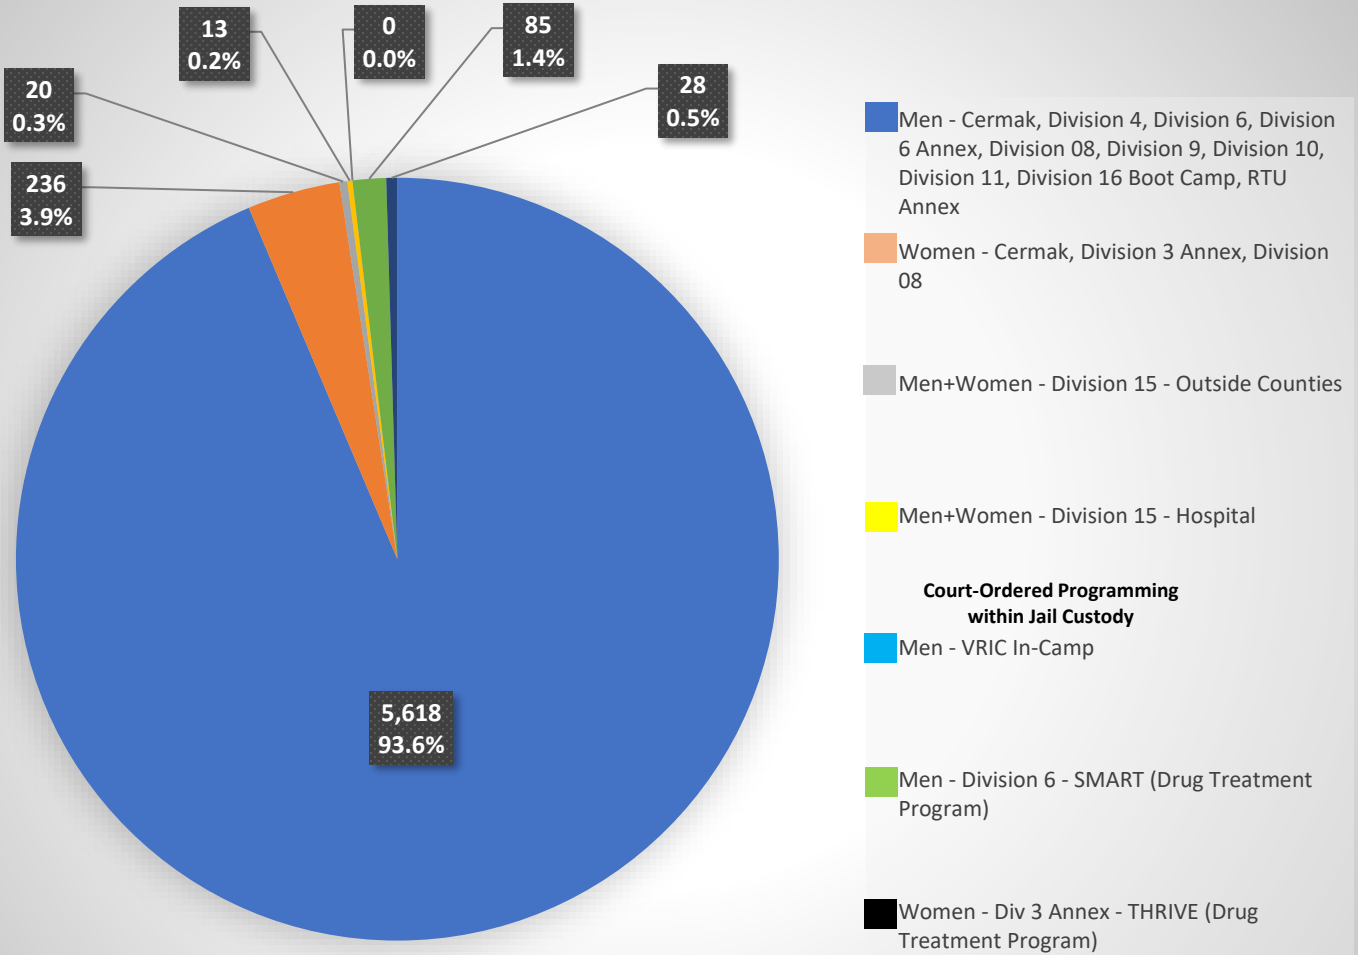

Sheriff's Daily Report

8/2/2021

Under the Custody of the Sheriff	
Total Male and Female	9,403
Jail Population	6,000
Community Corrections	3,403

Jail Population - Behind the Walls

Behind the Walls: Detainees that are physically housed under the Sheriff's custody 24 hours a day/7 days a week. This includes all populations listed on this chart - Divisional populations male & female, Outside Counties, Hospital, PRC, Women's Residential, & VRIC. Detainees in court-ordered treatment programs (PRC, Women's Residential, VRIC) are housed at CCDOC 24 hours a day/7 days week.

Sheriff's Daily Report

8/2/2021

CCSO Population Demographics

In Confinement

Gender Distribution

Race Distribution

Age Distribution

Community Corrections

Gender Distribution

Race Distribution

Age Distribution