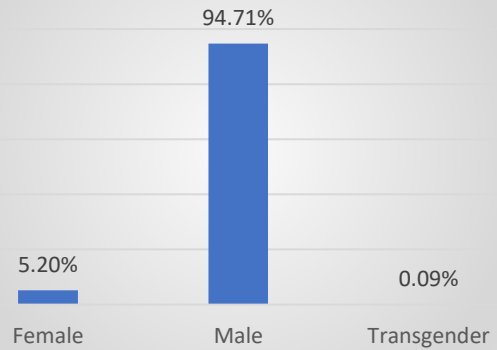

Sheriff's Daily Report

8/2/2021

Under the Custody of the Sheriff	
Total Male and Female	9,403
Jail Population	6,000
Community Corrections	3,403

Jail Population - Behind the Walls

Behind the Walls: Detainees that are physically housed under the Sheriff's custody 24 hours a day/7 days a week. This includes all populations listed on this chart - Divisional populations male & female, Outside Counties, Hospital, PRC, Women's Residential, & VRIC. Detainees in court-ordered treatment programs (PRC, Women's Residential, VRIC) are housed at CCDOC 24 hours a day/7 days week.

Sheriff's Daily Report

8/2/2021

CCSO Population Demographics

In Confinement

Gender Distribution

Race Distribution

Age Distribution

Community Corrections

Gender Distribution

Race Distribution

Age Distribution