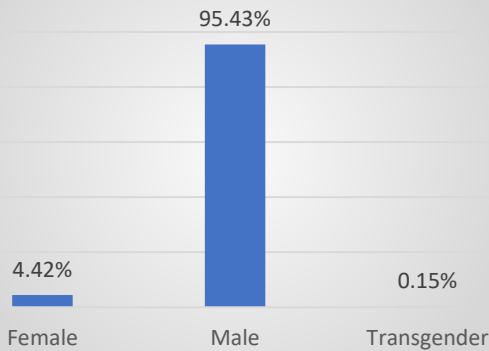

CCSO Population Demographics

In Confinement

Gender Distribution