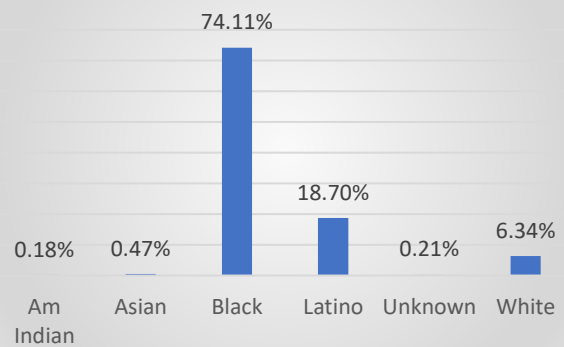

Sheriff's Daily Report

8/1/2021

Under the Custody of the Sheriff	
Total Male and Female	9,384
Jail Population	5,992
Community Corrections	3,392

Jail Population - Behind the Walls

Behind the Walls: Detainees that are physically housed under the Sheriff's custody 24 hours a day/7 days a week. This includes all populations listed on this chart - Divisional populations male & female, Outside Counties, Hospital, PRC, Women's Residential, & VRIC. Detainees in court-ordered treatment programs (PRC, Women's Residential, VRIC) are housed at CCDOC 24 hours a day/7 days week.

Sheriff's Daily Report

8/1/2021

CCSO Population Demographics

In Confinement

Gender Distribution

Race Distribution

Age Distribution

Community Corrections

Gender Distribution

Race Distribution

Age Distribution