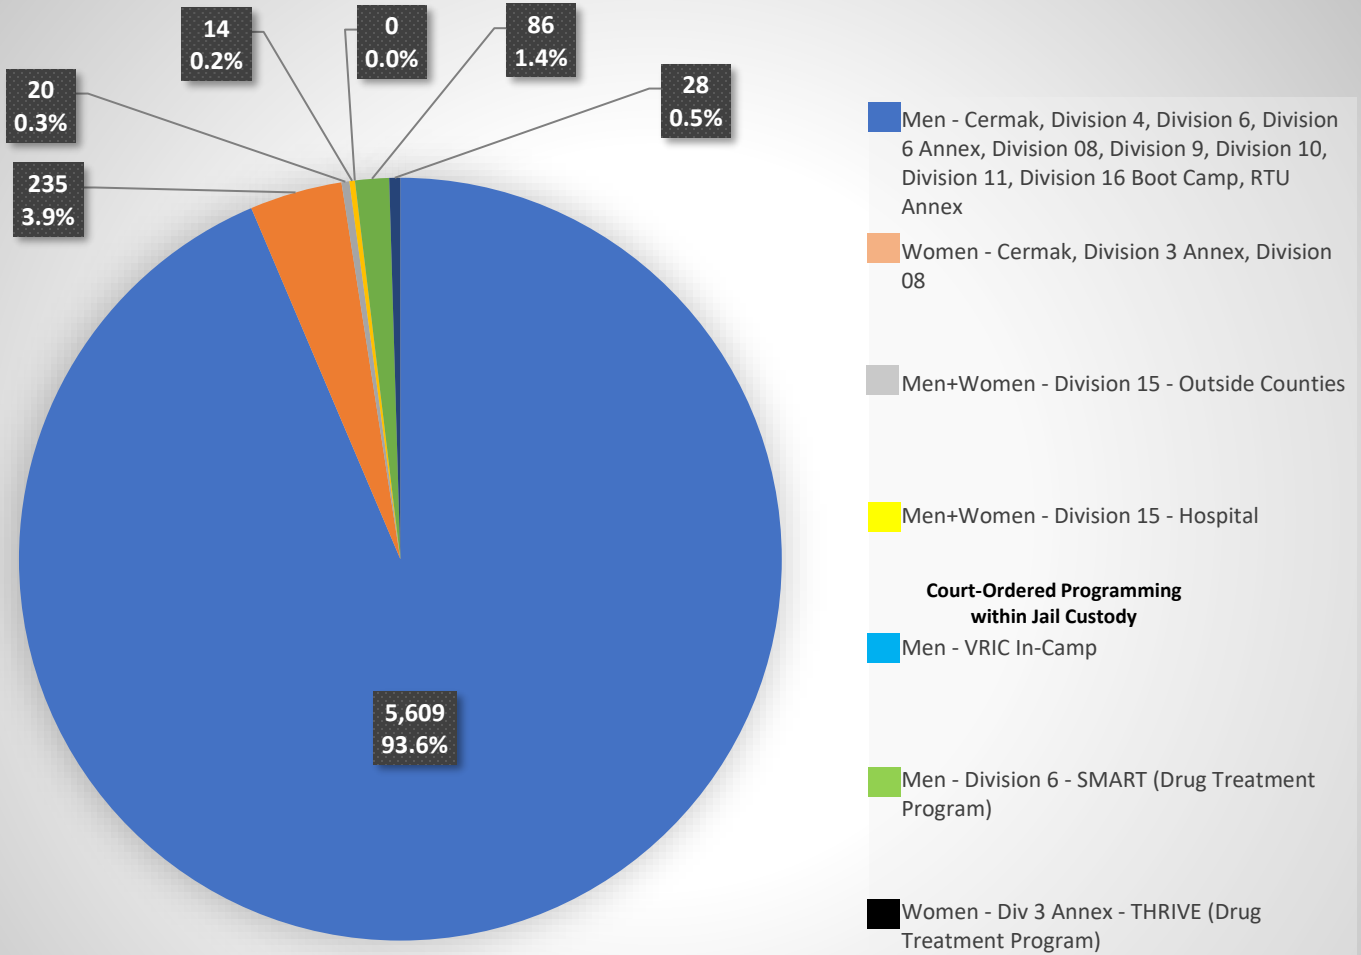

Sheriff's Daily Report

8/1/2021

Under the Custody of the Sheriff	
Total Male and Female	9,384
Jail Population	5,992
Community Corrections	3,392

Jail Population - Behind the Walls

Behind the Walls: Detainees that are physically housed under the Sheriff's custody 24 hours a day/7 days a week. This includes all populations listed on this chart - Divisional populations male & female, Outside Counties, Hospital, PRC, Women's Residential, & VRIC. Detainees in court-ordered treatment programs (PRC, Women's Residential, VRIC) are housed at CCDOC 24 hours a day/7 days week.

Sheriff's Daily Report

8/1/2021

CCSO Population Demographics

In Confinement

Gender Distribution

Race Distribution

Age Distribution

Community Corrections

Gender Distribution

Race Distribution

Age Distribution