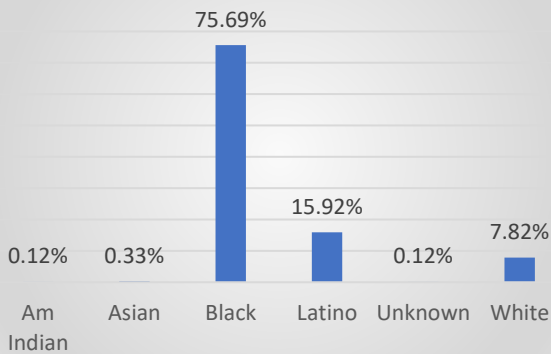

Sheriff's Daily Report

8/1/2021

Under the Custody of the Sheriff	
Total Male and Female	9,384
Jail Population	5,992
Community Corrections	3,392

Jail Population - Behind the Walls

Behind the Walls: Detainees that are physically housed under the Sheriff's custody 24 hours a day/7 days a week. This includes all populations listed on this chart - Divisional populations male & female, Outside Counties, Hospital, PRC, Women's Residential, & VRIC. Detainees in court-ordered treatment programs (PRC, Women's Residential, VRIC) are housed at CCDOC 24 hours a day/7 days week.

Sheriff's Daily Report

8/1/2021

CCSO Population Demographics

In Confinement

Gender Distribution

Race Distribution

Age Distribution

Community Corrections

Gender Distribution

Race Distribution

Age Distribution