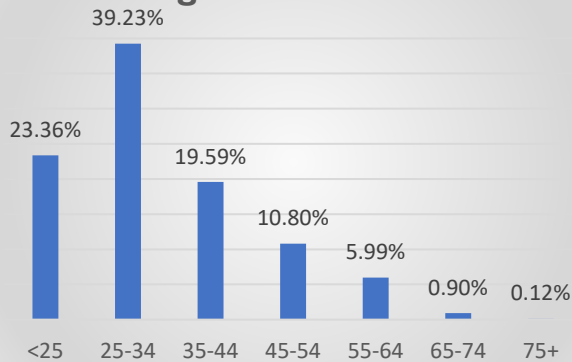

Sheriff's Daily Report

8/1/2021

Under the Custody of the Sheriff	
Total Male and Female	9,384
Jail Population	5,992
Community Corrections	3,392

Jail Population - Behind the Walls

Behind the Walls: Detainees that are physically housed under the Sheriff's custody 24 hours a day/7 days a week. This includes all populations listed on this chart - Divisional populations male & female, Outside Counties, Hospital, PRC, Women's Residential, & VRIC. Detainees in court-ordered treatment programs (PRC, Women's Residential, VRIC) are housed at CCDOC 24 hours a day/7 days week.

Sheriff's Daily Report

8/1/2021

CCSO Population Demographics

In Confinement

Gender Distribution

Race Distribution

Age Distribution

Community Corrections

Gender Distribution

Race Distribution

Age Distribution