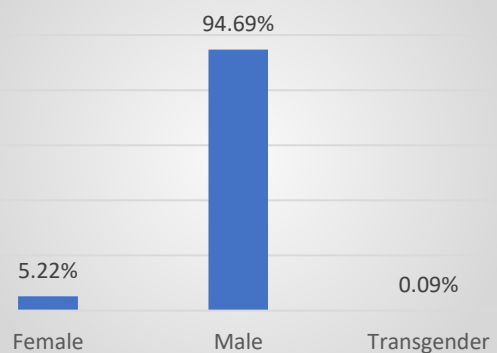

Sheriff's Daily Report

8/1/2021

Under the Custody of the Sheriff	
Total Male and Female	9,384
Jail Population	5,992
Community Corrections	3,392

Jail Population - Behind the Walls

Behind the Walls: Detainees that are physically housed under the Sheriff's custody 24 hours a day/7 days a week. This includes all populations listed on this chart - Divisional populations male & female, Outside Counties, Hospital, PRC, Women's Residential, & VRIC. Detainees in court-ordered treatment programs (PRC, Women's Residential, VRIC) are housed at CCDOC 24 hours a day/7 days week.

Sheriff's Daily Report

8/1/2021

CCSO Population Demographics

In Confinement

Gender Distribution

Race Distribution

Age Distribution

Community Corrections

Gender Distribution

Race Distribution

Age Distribution