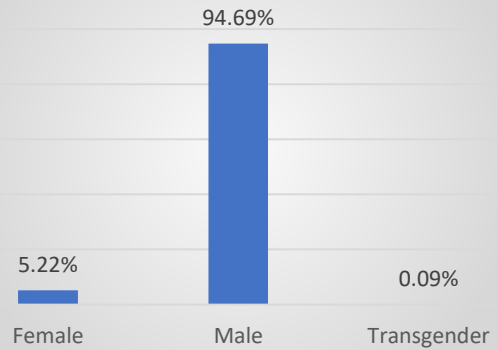

Sheriff's Daily Report

7/31/2021

Under the Custody of the Sheriff	
Total Male and Female	9,342
Jail Population	5,967
Community Corrections	3,375

Jail Population - Behind the Walls

Behind the Walls: Detainees that are physically housed under the Sheriff's custody 24 hours a day/7 days a week. This includes all populations listed on this chart - Divisional populations male & female, Outside Counties, Hospital, PRC, Women's Residential, & VRIC. Detainees in court-ordered treatment programs (PRC, Women's Residential, VRIC) are housed at CCDOC 24 hours a day/7 days week.

Sheriff's Daily Report

7/31/2021

CCSO Population Demographics

In Confinement

Gender Distribution

Race Distribution

Age Distribution

Community Corrections

Gender Distribution

Race Distribution

Age Distribution