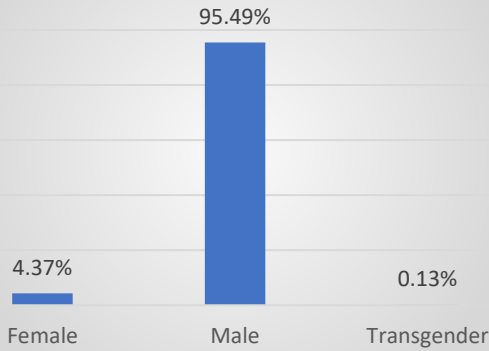

CCSO Population Demographics

In Confinement

Gender Distribution