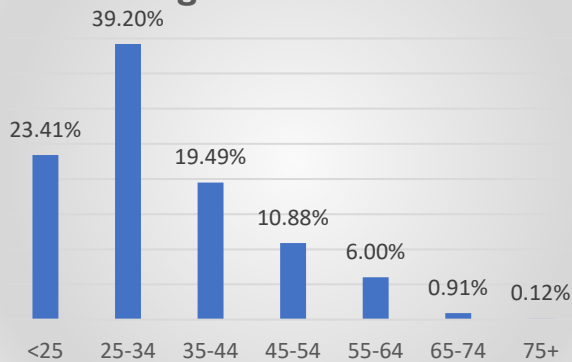

Sheriff's Daily Report

7/31/2021

Under the Custody of the Sheriff	
Total Male and Female	9,342
Jail Population	5,967
Community Corrections	3,375

Jail Population - Behind the Walls

Behind the Walls: Detainees that are physically housed under the Sheriff's custody 24 hours a day/7 days a week. This includes all populations listed on this chart - Divisional populations male & female, Outside Counties, Hospital, PRC, Women's Residential, & VRIC. Detainees in court-ordered treatment programs (PRC, Women's Residential, VRIC) are housed at CCDOC 24 hours a day/7 days week.

Sheriff's Daily Report

7/31/2021

CCSO Population Demographics

In Confinement

Gender Distribution

Race Distribution

Age Distribution

Community Corrections

Gender Distribution

Race Distribution

Age Distribution