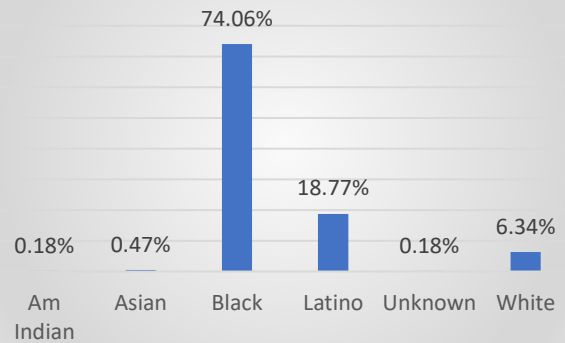

Sheriff's Daily Report

7/31/2021

Under the Custody of the Sheriff	
Total Male and Female	9,342
Jail Population	5,967
Community Corrections	3,375

Jail Population - Behind the Walls

Behind the Walls: Detainees that are physically housed under the Sheriff's custody 24 hours a day/7 days a week. This includes all populations listed on this chart - Divisional populations male & female, Outside Counties, Hospital, PRC, Women's Residential, & VRIC. Detainees in court-ordered treatment programs (PRC, Women's Residential, VRIC) are housed at CCDOC 24 hours a day/7 days week.

Sheriff's Daily Report

7/31/2021

CCSO Population Demographics

In Confinement

Gender Distribution

Race Distribution

Age Distribution

Community Corrections

Gender Distribution

Race Distribution

Age Distribution