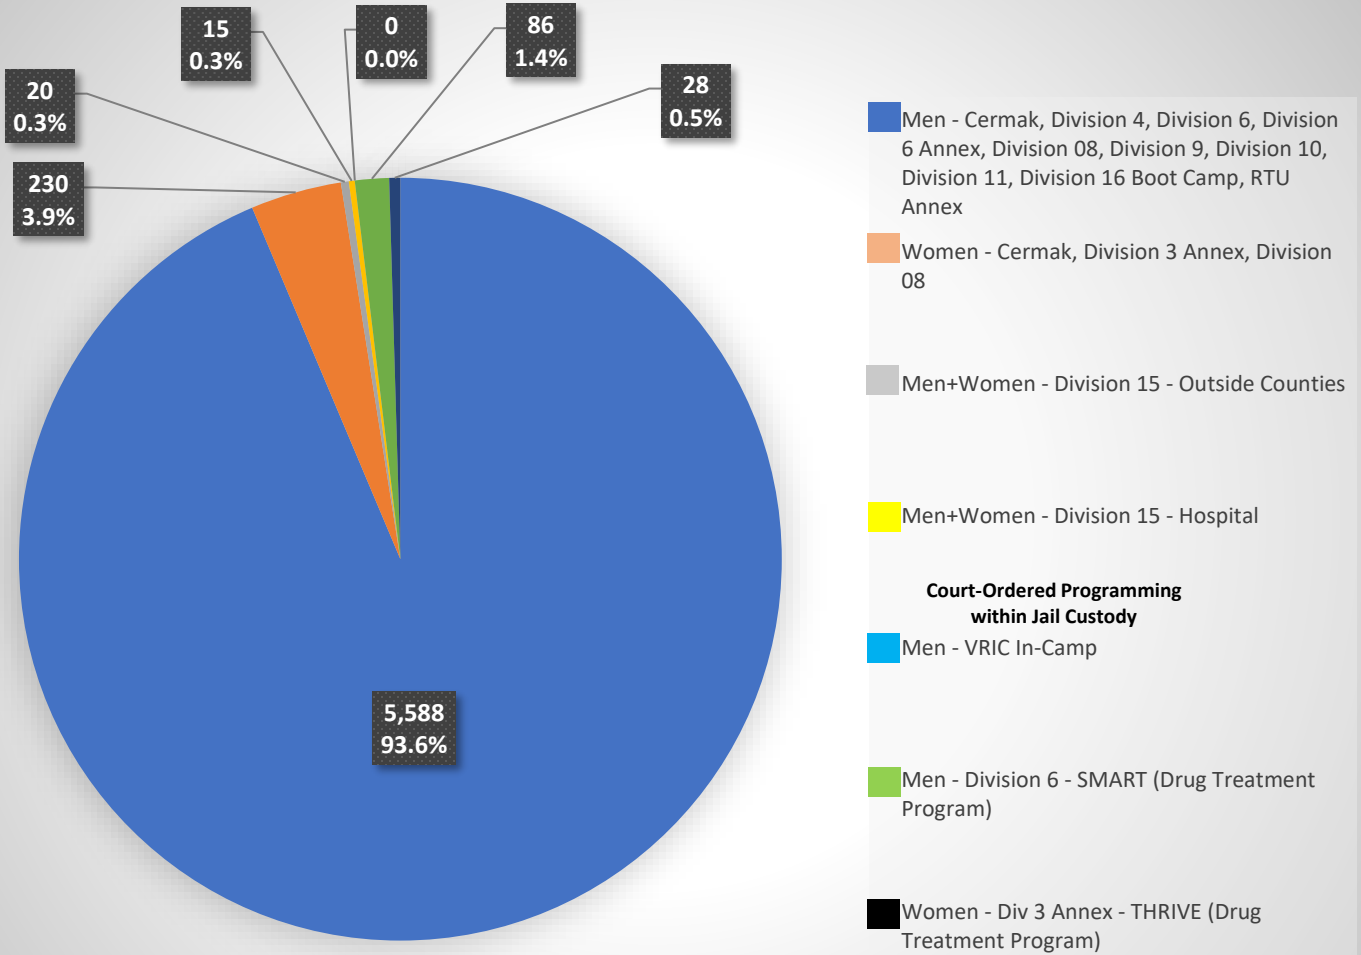

Sheriff's Daily Report

7/31/2021

Under the Custody of the Sheriff	
Total Male and Female	9,342
Jail Population	5,967
Community Corrections	3,375

Jail Population - Behind the Walls

Behind the Walls: Detainees that are physically housed under the Sheriff's custody 24 hours a day/7 days a week. This includes all populations listed on this chart - Divisional populations male & female, Outside Counties, Hospital, PRC, Women's Residential, & VRIC. Detainees in court-ordered treatment programs (PRC, Women's Residential, VRIC) are housed at CCDOC 24 hours a day/7 days week.

Sheriff's Daily Report

7/31/2021

CCSO Population Demographics

In Confinement

Gender Distribution

Race Distribution

Age Distribution

Community Corrections

Gender Distribution

Race Distribution

Age Distribution