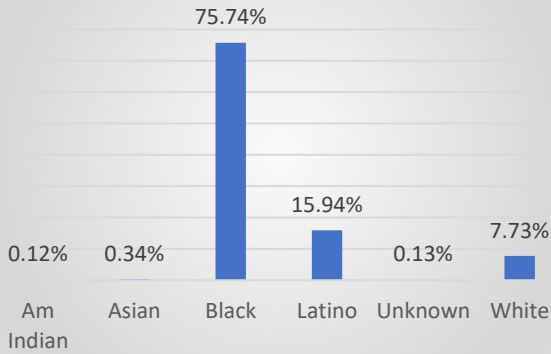

Sheriff's Daily Report

7/31/2021

Under the Custody of the Sheriff	
Total Male and Female	9,342
Jail Population	5,967
Community Corrections	3,375

Jail Population - Behind the Walls

Behind the Walls: Detainees that are physically housed under the Sheriff's custody 24 hours a day/7 days a week. This includes all populations listed on this chart - Divisional populations male & female, Outside Counties, Hospital, PRC, Women's Residential, & VRIC. Detainees in court-ordered treatment programs (PRC, Women's Residential, VRIC) are housed at CCDOC 24 hours a day/7 days week.

Sheriff's Daily Report

7/31/2021

CCSO Population Demographics

In Confinement

Gender Distribution

Race Distribution

Age Distribution

Community Corrections

Gender Distribution

Race Distribution

Age Distribution