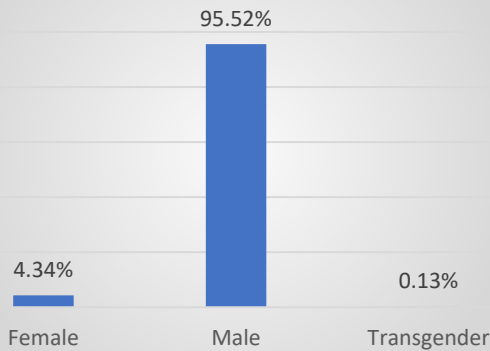

Sheriff's Daily Report

7/30/2021

CCSO Population Demographics

In Confinement

Gender Distribution