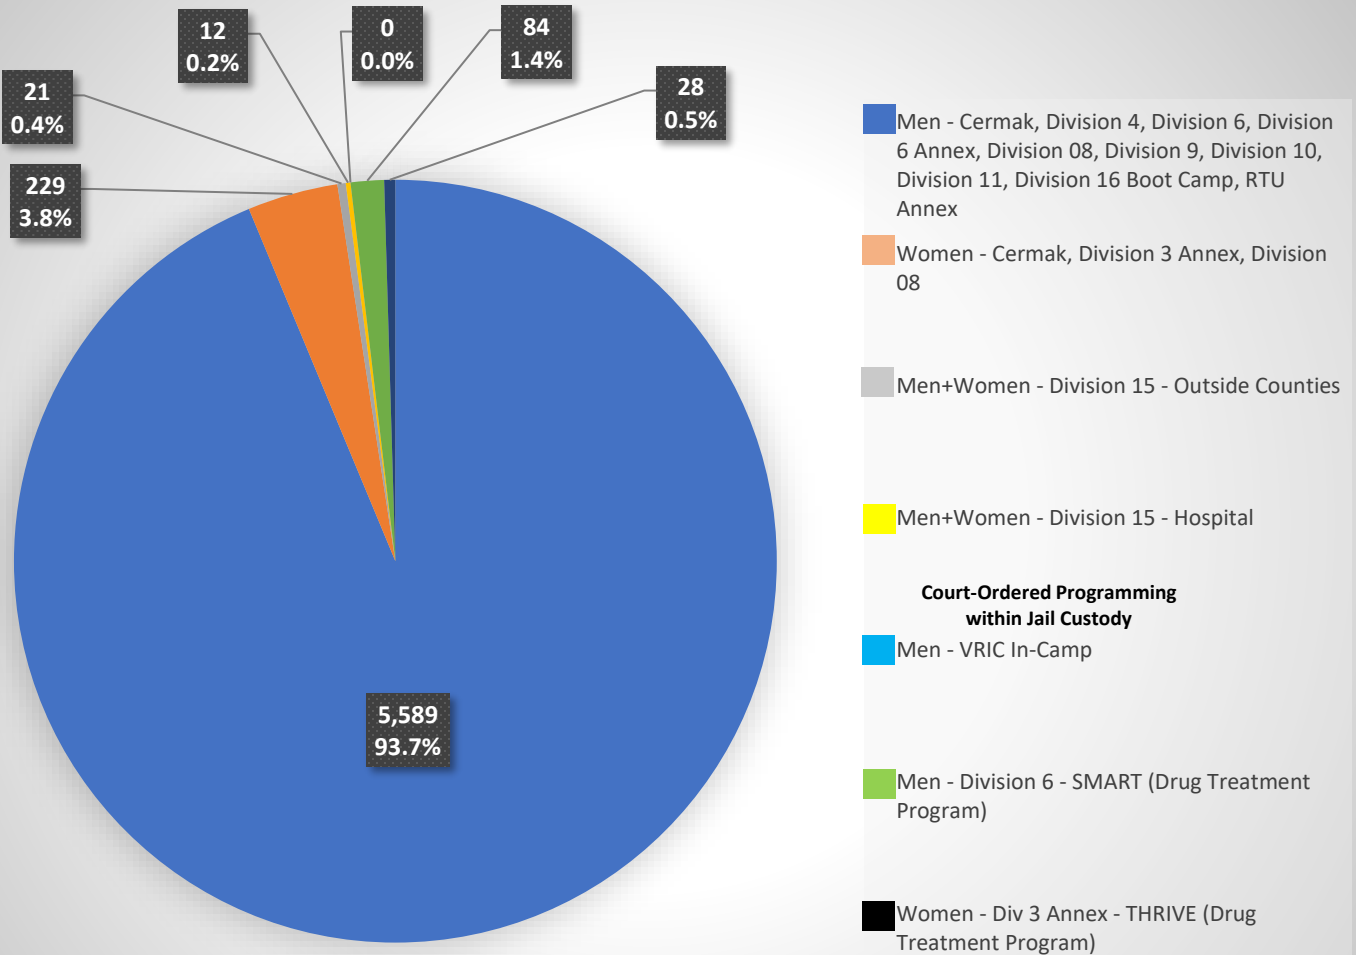

## 7/30/2021

Under the Custody of the Sheriff	
<b>Total Male and Female</b>	<b>9,339</b>
Jail Population	5,963
Community Corrections	3,376

### Jail Population - Behind the Walls

Behind the Walls: Detainees that are physically housed under the Sheriff's custody 24 hours a day/7 days a week. This includes all populations listed on this chart - Divisional populations male & female, Outside Counties, Hospital, PRC, Women's Residential, & VRIC. Detainees in court-ordered treatment programs (PRC, Women's Residential, VRIC) are housed at CCDOC 24 hours a day/7 days week.

#### Race Distribution

#### Age Distribution