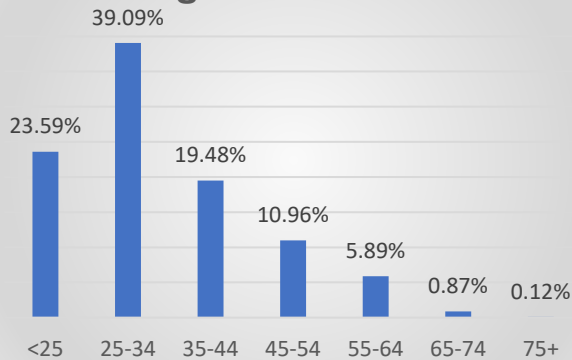

Sheriff's Daily Report

7/29/2021

Under the Custody of the Sheriff	
Total Male and Female	9,380
Jail Population	5,977
Community Corrections	3,403

Jail Population - Behind the Walls

Behind the Walls: Detainees that are physically housed under the Sheriff's custody 24 hours a day/7 days a week. This includes all populations listed on this chart - Divisional populations male & female, Outside Counties, Hospital, PRC, Women's Residential, & VRIC. Detainees in court-ordered treatment programs (PRC, Women's Residential, VRIC) are housed at CCDOC 24 hours a day/7 days week.

Sheriff's Daily Report

7/29/2021

CCSO Population Demographics

In Confinement

Gender Distribution

Race Distribution

Age Distribution

Community Corrections

Gender Distribution

Race Distribution

Age Distribution