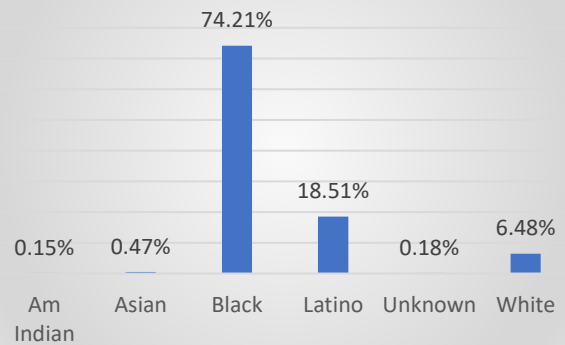

Sheriff's Daily Report

7/29/2021

Under the Custody of the Sheriff	
Total Male and Female	9,380
Jail Population	5,977
Community Corrections	3,403

Jail Population - Behind the Walls

Behind the Walls: Detainees that are physically housed under the Sheriff's custody 24 hours a day/7 days a week. This includes all populations listed on this chart - Divisional populations male & female, Outside Counties, Hospital, PRC, Women's Residential, & VRIC. Detainees in court-ordered treatment programs (PRC, Women's Residential, VRIC) are housed at CCDOC 24 hours a day/7 days week.

Sheriff's Daily Report

7/29/2021

CCSO Population Demographics

In Confinement

Gender Distribution

Race Distribution

Age Distribution

Community Corrections

Gender Distribution

Race Distribution

Age Distribution