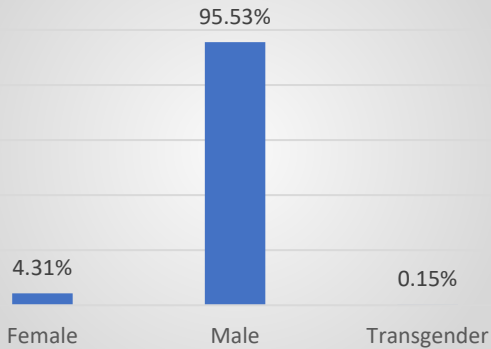

Sheriff's Daily Report

7/29/2021

CCSO Population Demographics

In Confinement

Gender Distribution