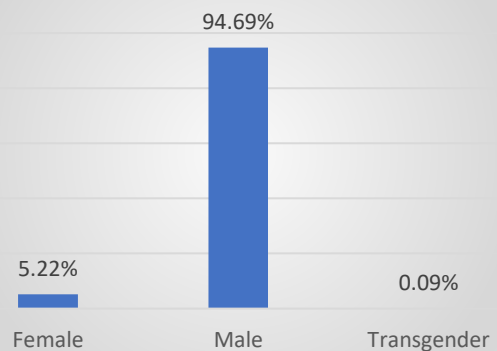

Sheriff's Daily Report

7/29/2021

Under the Custody of the Sheriff	
Total Male and Female	9,380
Jail Population	5,977
Community Corrections	3,403

Jail Population - Behind the Walls

Behind the Walls: Detainees that are physically housed under the Sheriff's custody 24 hours a day/7 days a week. This includes all populations listed on this chart - Divisional populations male & female, Outside Counties, Hospital, PRC, Women's Residential, & VRIC. Detainees in court-ordered treatment programs (PRC, Women's Residential, VRIC) are housed at CCDOC 24 hours a day/7 days week.

Sheriff's Daily Report

7/29/2021

CCSO Population Demographics

In Confinement

Gender Distribution

Race Distribution

Age Distribution

Community Corrections

Gender Distribution

Race Distribution

Age Distribution