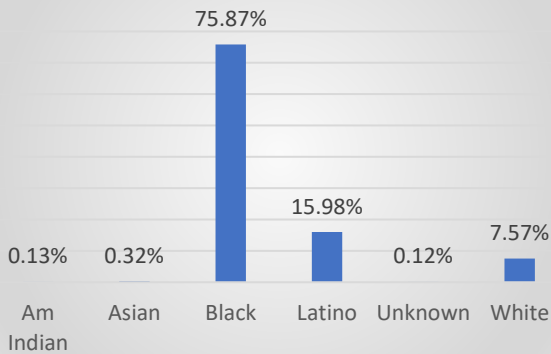

Sheriff's Daily Report

7/29/2021

Under the Custody of the Sheriff	
Total Male and Female	9,380
Jail Population	5,977
Community Corrections	3,403

Jail Population - Behind the Walls

Behind the Walls: Detainees that are physically housed under the Sheriff's custody 24 hours a day/7 days a week. This includes all populations listed on this chart - Divisional populations male & female, Outside Counties, Hospital, PRC, Women's Residential, & VRIC. Detainees in court-ordered treatment programs (PRC, Women's Residential, VRIC) are housed at CCDOC 24 hours a day/7 days week.

Sheriff's Daily Report

7/29/2021

CCSO Population Demographics

In Confinement

Gender Distribution

Race Distribution

Age Distribution

Community Corrections

Gender Distribution

Race Distribution

Age Distribution