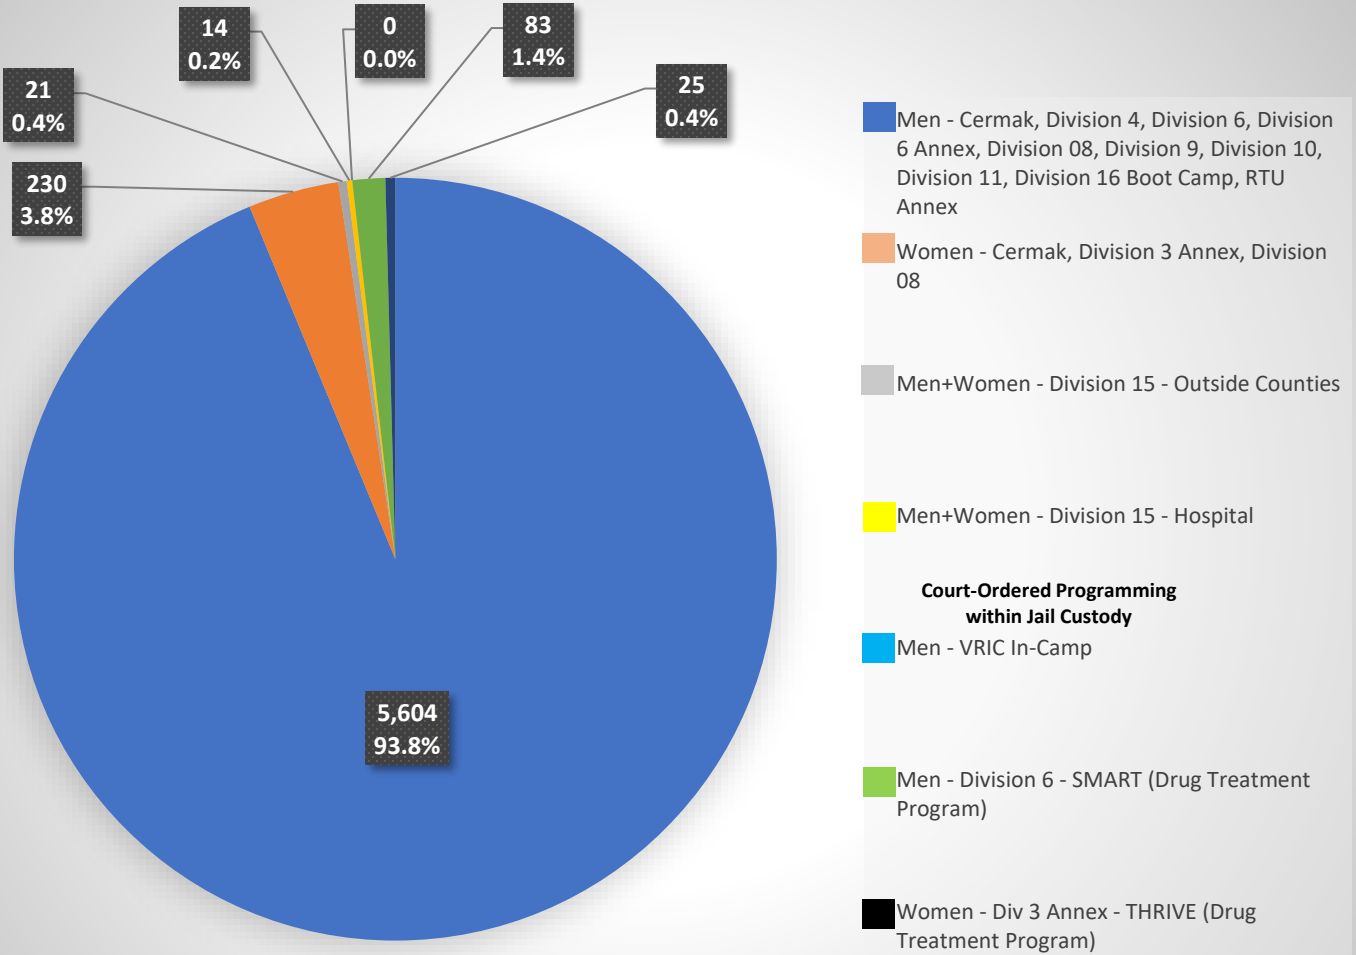

Sheriff's Daily Report

7/29/2021

Under the Custody of the Sheriff	
Total Male and Female	9,380
Jail Population	5,977
Community Corrections	3,403

Jail Population - Behind the Walls

Behind the Walls: Detainees that are physically housed under the Sheriff's custody 24 hours a day/7 days a week. This includes all populations listed on this chart - Divisional populations male & female, Outside Counties, Hospital, PRC, Women's Residential, & VRIC. Detainees in court-ordered treatment programs (PRC, Women's Residential, VRIC) are housed at CCDOC 24 hours a day/7 days week.

Sheriff's Daily Report

7/29/2021

CCSO Population Demographics

In Confinement

Gender Distribution

Race Distribution

Age Distribution

Community Corrections

Gender Distribution

Race Distribution

Age Distribution