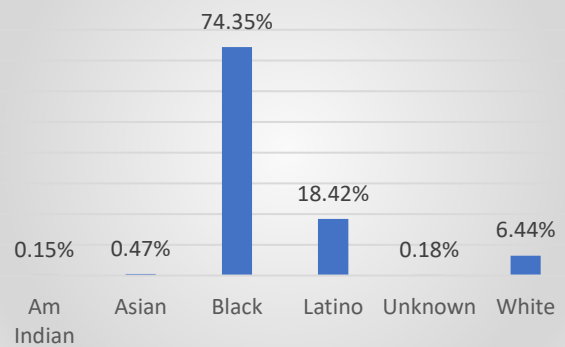

Sheriff's Daily Report

7/28/2021

Under the Custody of the Sheriff	
Total Male and Female	9,371
Jail Population	5,968
Community Corrections	3,403

Jail Population - Behind the Walls

Behind the Walls: Detainees that are physically housed under the Sheriff's custody 24 hours a day/7 days a week. This includes all populations listed on this chart - Divisional populations male & female, Outside Counties, Hospital, PRC, Women's Residential, & VRIC. Detainees in court-ordered treatment programs (PRC, Women's Residential, VRIC) are housed at CCDOC 24 hours a day/7 days week.

Sheriff's Daily Report

7/28/2021

CCSO Population Demographics

In Confinement

Community Corrections

Gender Distribution

Gender Distribution

Race Distribution

Race Distribution

Age Distribution

Age Distribution