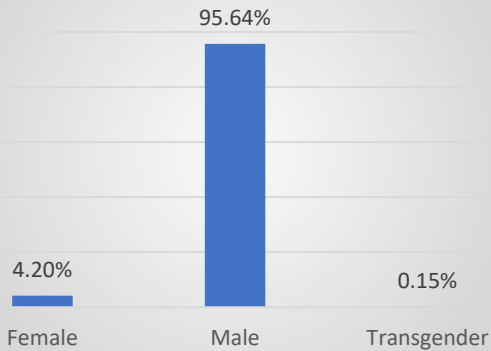

Sheriff's Daily Report

7/28/2021

Under the Custody of the Sheriff	
Total Male and Female	9,371
Jail Population	5,968
Community Corrections	3,403

Jail Population - Behind the Walls

Behind the Walls: Detainees that are physically housed under the Sheriff's custody 24 hours a day/7 days a week. This includes all populations listed on this chart - Divisional populations male & female, Outside Counties, Hospital, PRC, Women's Residential, & VRIC. Detainees in court-ordered treatment programs (PRC, Women's Residential, VRIC) are housed at CCDOC 24 hours a day/7 days week.

Sheriff's Daily Report

7/28/2021

CCSO Population Demographics

In Confinement

Community Corrections

Gender Distribution

Gender Distribution

Race Distribution

Race Distribution

Age Distribution

Age Distribution