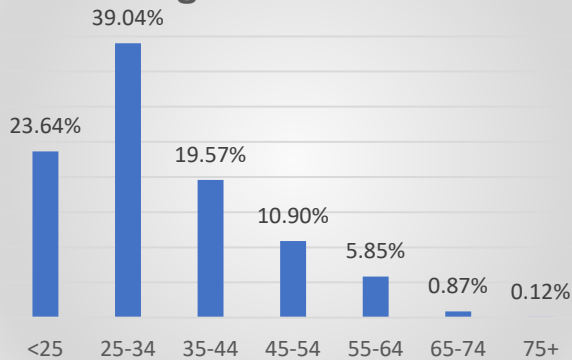

Sheriff's Daily Report

7/28/2021

Under the Custody of the Sheriff	
Total Male and Female	9,371
Jail Population	5,968
Community Corrections	3,403

Jail Population - Behind the Walls

Behind the Walls: Detainees that are physically housed under the Sheriff's custody 24 hours a day/7 days a week. This includes all populations listed on this chart - Divisional populations male & female, Outside Counties, Hospital, PRC, Women's Residential, & VRIC. Detainees in court-ordered treatment programs (PRC, Women's Residential, VRIC) are housed at CCDOC 24 hours a day/7 days week.

Sheriff's Daily Report

7/28/2021

CCSO Population Demographics

In Confinement

Community Corrections

Gender Distribution

Gender Distribution

Race Distribution

Race Distribution

Age Distribution

Age Distribution