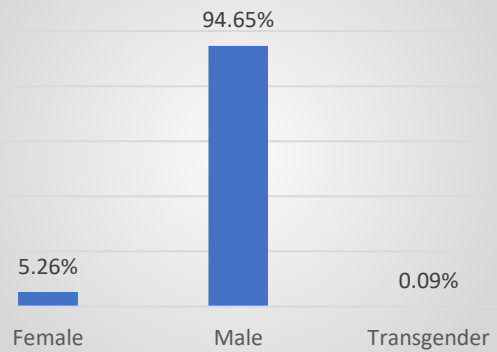

Sheriff's Daily Report

7/28/2021

Under the Custody of the Sheriff	
Total Male and Female	9,371
Jail Population	5,968
Community Corrections	3,403

Jail Population - Behind the Walls

Behind the Walls: Detainees that are physically housed under the Sheriff's custody 24 hours a day/7 days a week. This includes all populations listed on this chart - Divisional populations male & female, Outside Counties, Hospital, PRC, Women's Residential, & VRIC. Detainees in court-ordered treatment programs (PRC, Women's Residential, VRIC) are housed at CCDOC 24 hours a day/7 days week.

Sheriff's Daily Report

7/28/2021

CCSO Population Demographics

In Confinement

Community Corrections

Gender Distribution

Gender Distribution

Race Distribution

Race Distribution

Age Distribution

Age Distribution