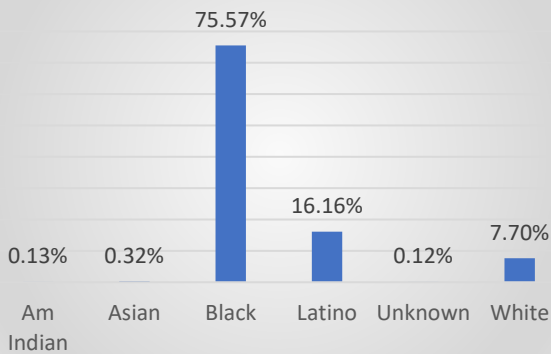

Sheriff's Daily Report

7/28/2021

Under the Custody of the Sheriff	
Total Male and Female	9,371
Jail Population	5,968
Community Corrections	3,403

Jail Population - Behind the Walls

Behind the Walls: Detainees that are physically housed under the Sheriff's custody 24 hours a day/7 days a week. This includes all populations listed on this chart - Divisional populations male & female, Outside Counties, Hospital, PRC, Women's Residential, & VRIC. Detainees in court-ordered treatment programs (PRC, Women's Residential, VRIC) are housed at CCDOC 24 hours a day/7 days week.

Sheriff's Daily Report

7/28/2021

CCSO Population Demographics

In Confinement

Community Corrections

Gender Distribution

Gender Distribution

Race Distribution

Race Distribution

Age Distribution

Age Distribution