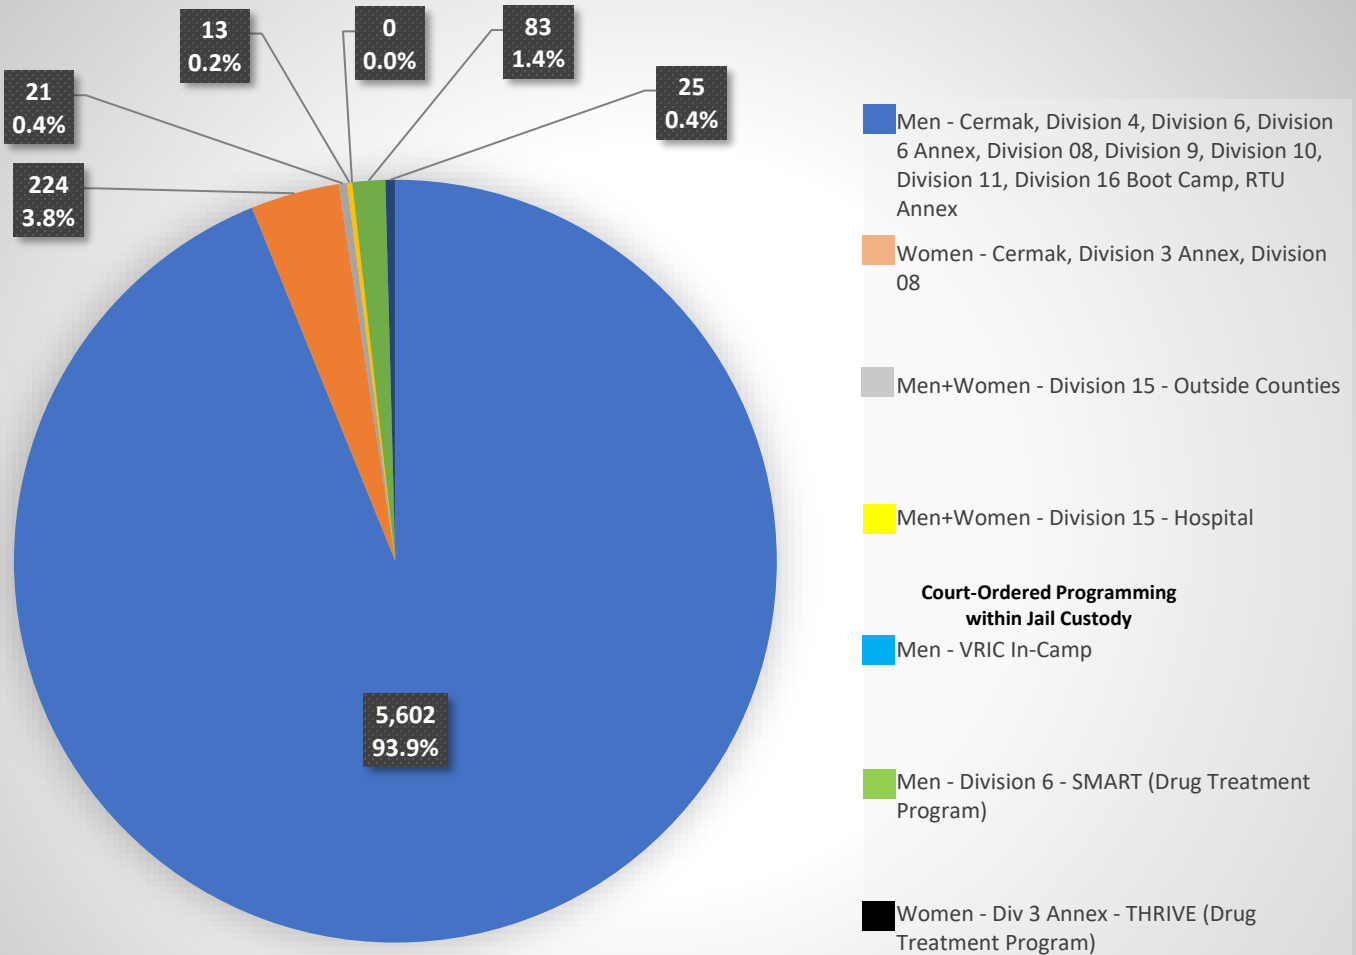

Sheriff's Daily Report

7/28/2021

Under the Custody of the Sheriff	
Total Male and Female	9,371
Jail Population	5,968
Community Corrections	3,403

Jail Population - Behind the Walls

Behind the Walls: Detainees that are physically housed under the Sheriff's custody 24 hours a day/7 days a week. This includes all populations listed on this chart - Divisional populations male & female, Outside Counties, Hospital, PRC, Women's Residential, & VRIC. Detainees in court-ordered treatment programs (PRC, Women's Residential, VRIC) are housed at CCDOC 24 hours a day/7 days week.

Sheriff's Daily Report

7/28/2021

CCSO Population Demographics

In Confinement

Community Corrections

Gender Distribution

Gender Distribution

Race Distribution

Race Distribution

Age Distribution

Age Distribution