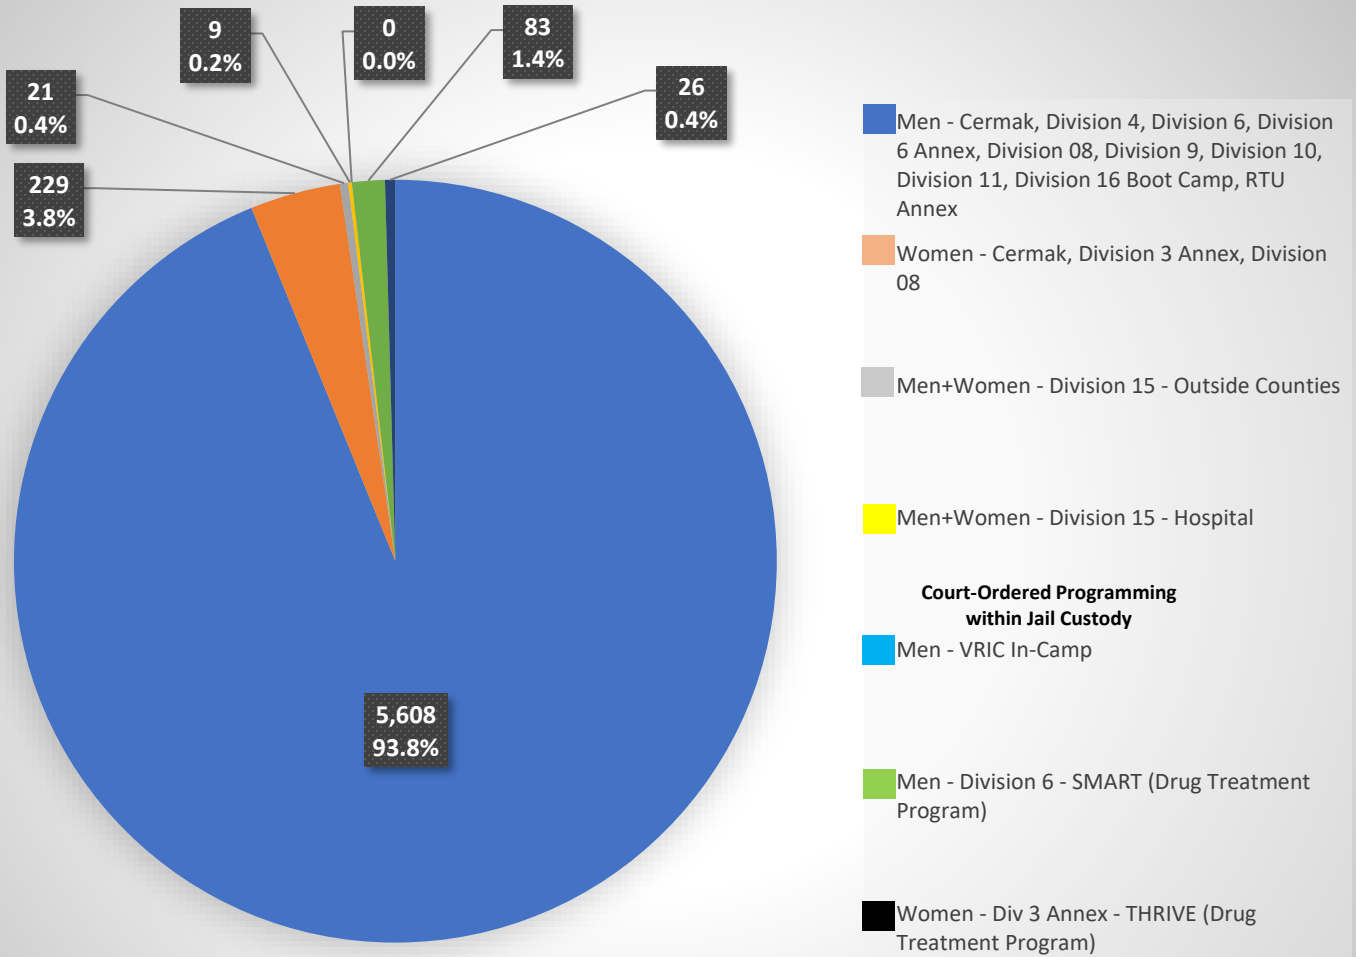

# Sheriff's Daily Report

7/26/2021

Under the Custody of the Sheriff	
<b>Total Male and Female</b>	<b>9,405</b>
Jail Population	5,976
Community Corrections	3,429

## Jail Population - Behind the Walls

Behind the Walls: Detainees that are physically housed under the Sheriff's custody 24 hours a day/7 days a week. This includes all populations listed on this chart - Divisional populations male & female, Outside Counties, Hospital, PRC, Women's Residential, & VRIC. Detainees in court-ordered treatment programs (PRC, Women's Residential, VRIC) are housed at CCDOC 24 hours a day/7 days week.

#### Age Distribution