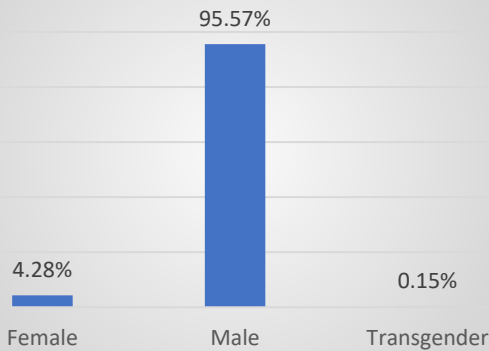

Sheriff's Daily Report

7/26/2021

CCSO Population Demographics

In Confinement

Community Corrections

Gender Distribution