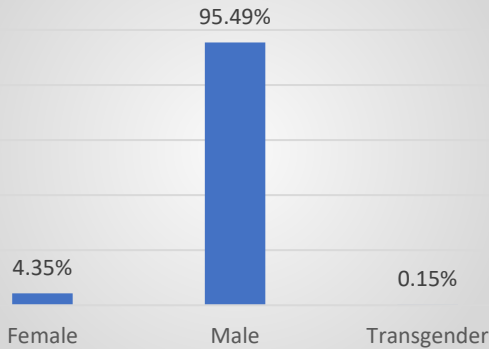

CCSO Population Demographics

In Confinement

Gender Distribution