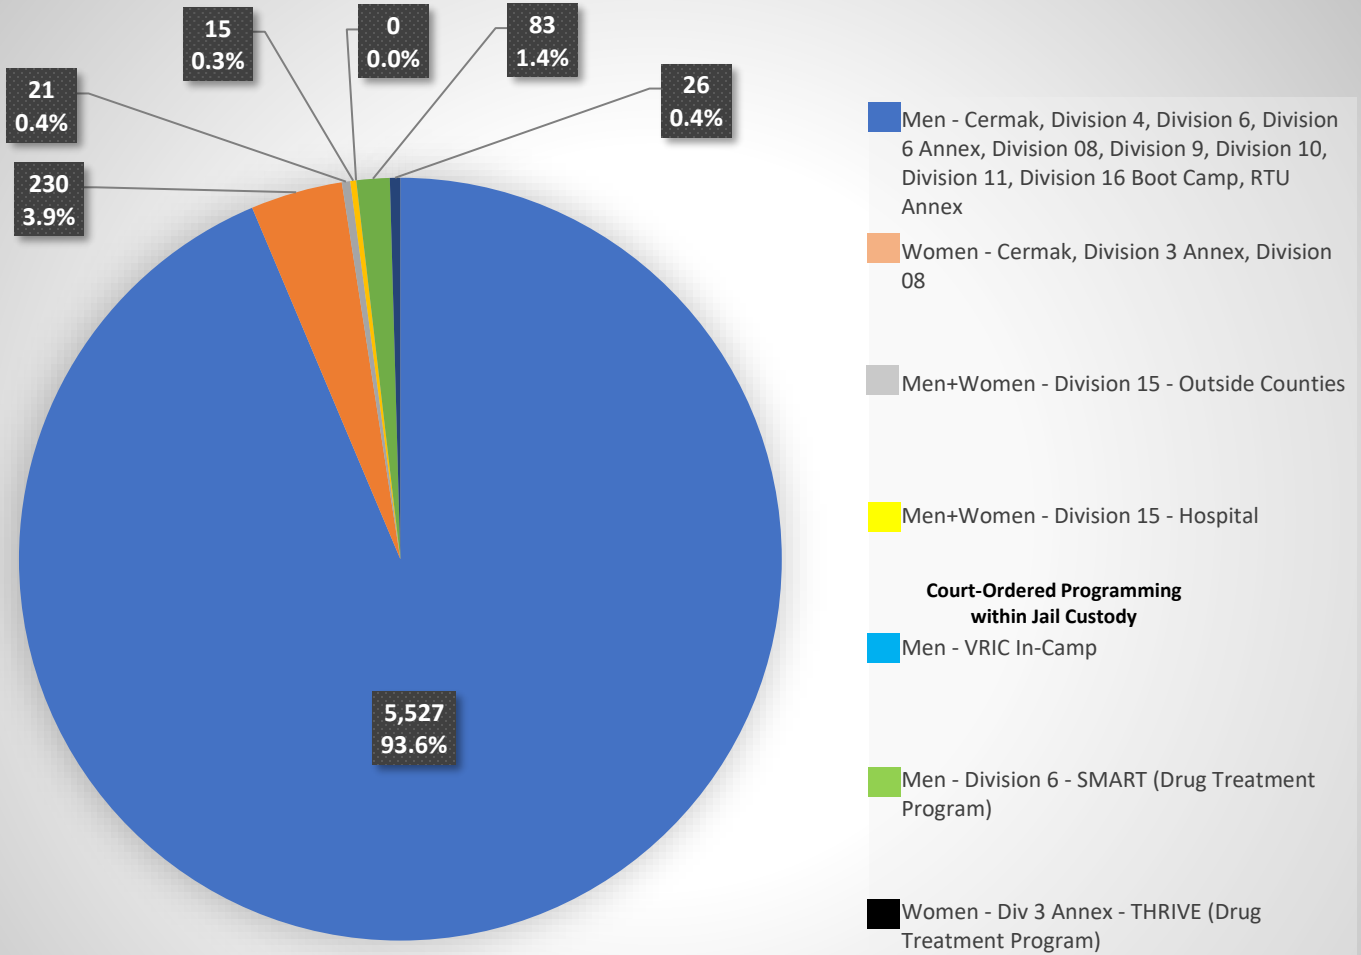

## 7/24/2021

Under the Custody of the Sheriff	
<b>Total Male and Female</b>	<b>9,321</b>
Jail Population	5,902
Community Corrections	3,419

### Jail Population - Behind the Walls

Behind the Walls: Detainees that are physically housed under the Sheriff's custody 24 hours a day/7 days a week. This includes all populations listed on this chart - Divisional populations male & female, Outside Counties, Hospital, PRC, Women's Residential, & VRIC. Detainees in court-ordered treatment programs (PRC, Women's Residential, VRIC) are housed at CCDOC 24 hours a day/7 days week.

#### Race Distribution

#### Age Distribution