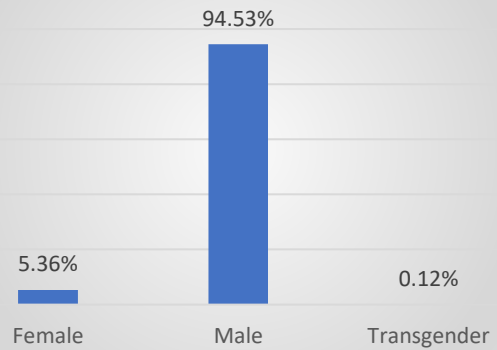

Sheriff's Daily Report

7/22/2021

Under the Custody of the Sheriff	
Total Male and Female	9,339
Jail Population	5,903
Community Corrections	3,436

Jail Population - Behind the Walls

Behind the Walls: Detainees that are physically housed under the Sheriff's custody 24 hours a day/7 days a week. This includes all populations listed on this chart - Divisional populations male & female, Outside Counties, Hospital, PRC, Women's Residential, & VRIC. Detainees in court-ordered treatment programs (PRC, Women's Residential, VRIC) are housed at CCDOC 24 hours a day/7 days week.

Sheriff's Daily Report

7/22/2021

CCSO Population Demographics

In Confinement

Community Corrections

Gender Distribution

Gender Distribution

Race Distribution

Race Distribution

Age Distribution

Age Distribution