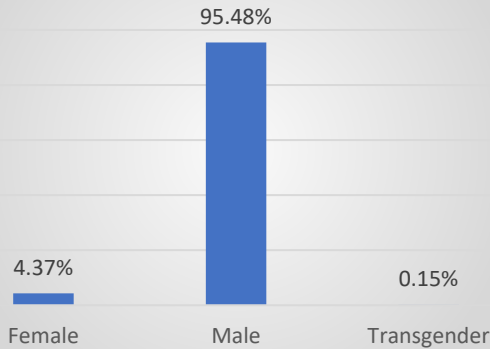

Sheriff's Daily Report

7/22/2021

Under the Custody of the Sheriff	
Total Male and Female	9,339
Jail Population	5,903
Community Corrections	3,436

Jail Population - Behind the Walls

Behind the Walls: Detainees that are physically housed under the Sheriff's custody 24 hours a day/7 days a week. This includes all populations listed on this chart - Divisional populations male & female, Outside Counties, Hospital, PRC, Women's Residential, & VRIC. Detainees in court-ordered treatment programs (PRC, Women's Residential, VRIC) are housed at CCDOC 24 hours a day/7 days week.

Sheriff's Daily Report

7/22/2021

CCSO Population Demographics

In Confinement

Community Corrections

Gender Distribution

Gender Distribution

Race Distribution

Race Distribution

Age Distribution

Age Distribution