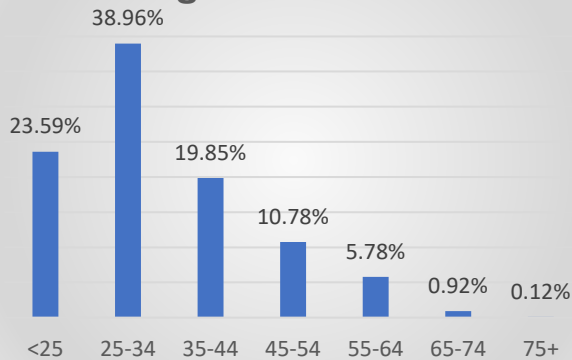

Sheriff's Daily Report

7/22/2021

Under the Custody of the Sheriff	
Total Male and Female	9,339
Jail Population	5,903
Community Corrections	3,436

Jail Population - Behind the Walls

Behind the Walls: Detainees that are physically housed under the Sheriff's custody 24 hours a day/7 days a week. This includes all populations listed on this chart - Divisional populations male & female, Outside Counties, Hospital, PRC, Women's Residential, & VRIC. Detainees in court-ordered treatment programs (PRC, Women's Residential, VRIC) are housed at CCDOC 24 hours a day/7 days week.

Sheriff's Daily Report

7/22/2021

CCSO Population Demographics

In Confinement

Community Corrections

Gender Distribution

Gender Distribution

Race Distribution

Race Distribution

Age Distribution

Age Distribution