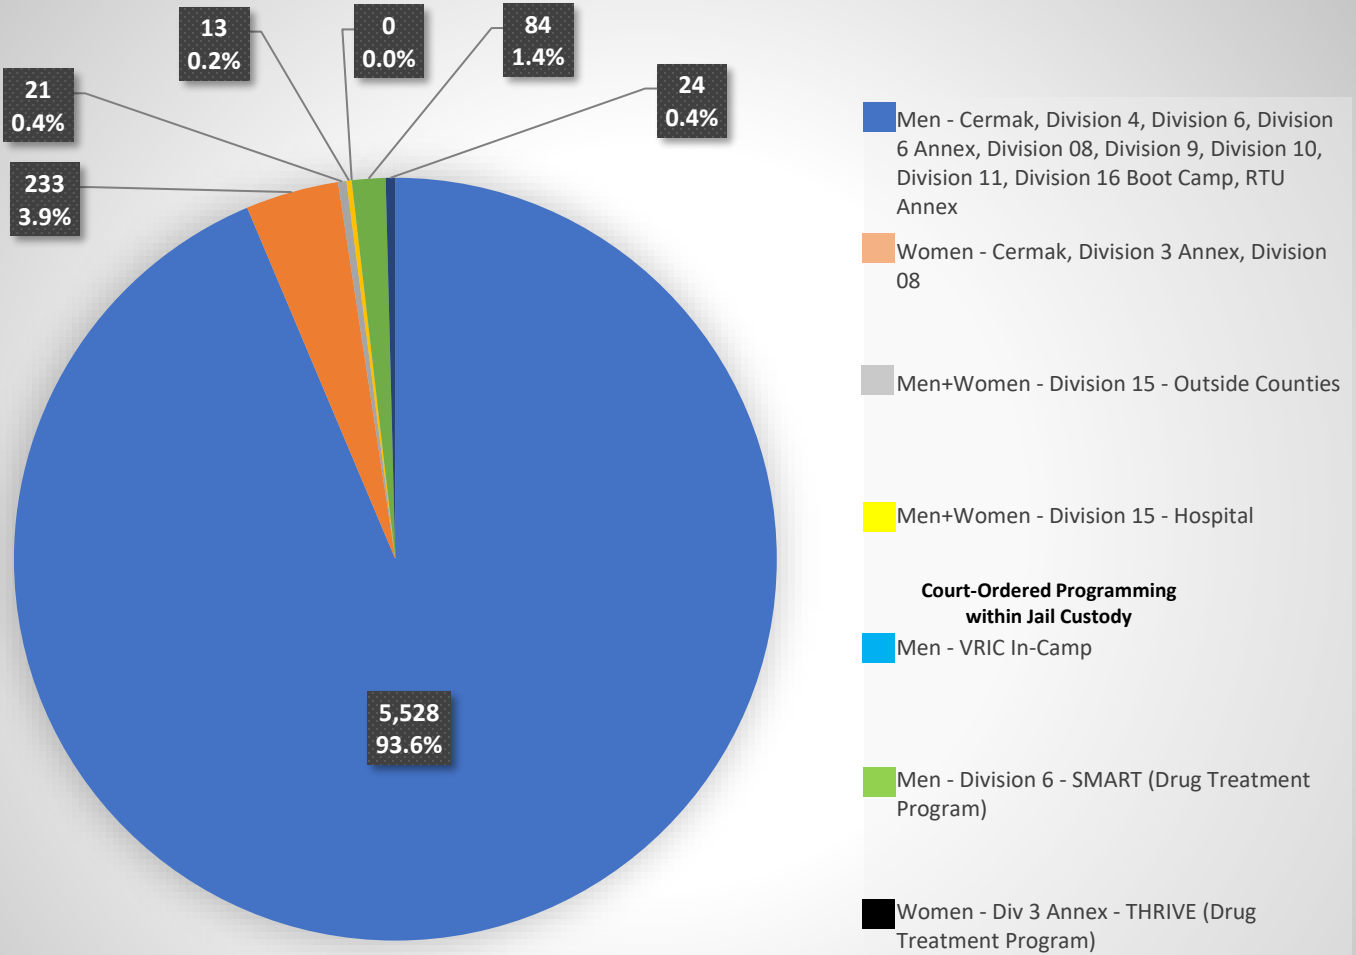

Sheriff's Daily Report

7/22/2021

Under the Custody of the Sheriff	
Total Male and Female	9,339
Jail Population	5,903
Community Corrections	3,436

Jail Population - Behind the Walls

Behind the Walls: Detainees that are physically housed under the Sheriff's custody 24 hours a day/7 days a week. This includes all populations listed on this chart - Divisional populations male & female, Outside Counties, Hospital, PRC, Women's Residential, & VRIC. Detainees in court-ordered treatment programs (PRC, Women's Residential, VRIC) are housed at CCDOC 24 hours a day/7 days week.

Sheriff's Daily Report

7/22/2021

CCSO Population Demographics

In Confinement

Community Corrections

Gender Distribution

Gender Distribution

Race Distribution

Race Distribution

Age Distribution

Age Distribution