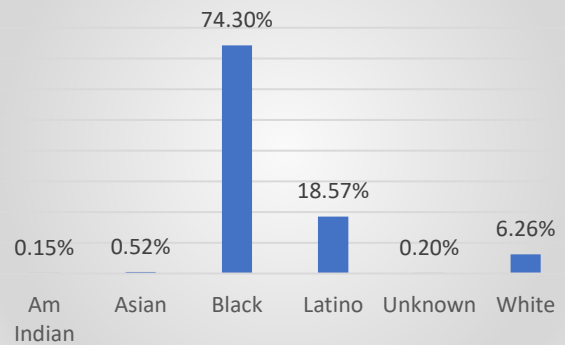

Sheriff's Daily Report

7/22/2021

Under the Custody of the Sheriff	
Total Male and Female	9,339
Jail Population	5,903
Community Corrections	3,436

Jail Population - Behind the Walls

Behind the Walls: Detainees that are physically housed under the Sheriff's custody 24 hours a day/7 days a week. This includes all populations listed on this chart - Divisional populations male & female, Outside Counties, Hospital, PRC, Women's Residential, & VRIC. Detainees in court-ordered treatment programs (PRC, Women's Residential, VRIC) are housed at CCDOC 24 hours a day/7 days week.

Sheriff's Daily Report

7/22/2021

CCSO Population Demographics

In Confinement

Community Corrections

Gender Distribution

Gender Distribution

Race Distribution

Race Distribution

Age Distribution

Age Distribution