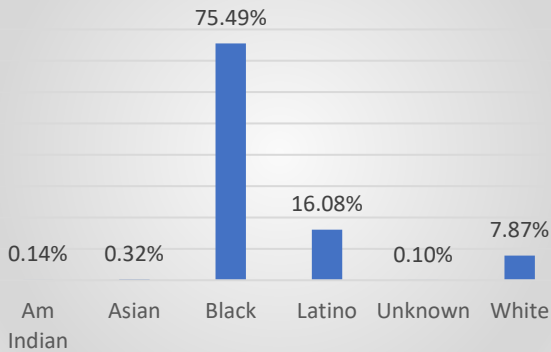

Sheriff's Daily Report

7/22/2021

Under the Custody of the Sheriff	
Total Male and Female	9,339
Jail Population	5,903
Community Corrections	3,436

Jail Population - Behind the Walls

Behind the Walls: Detainees that are physically housed under the Sheriff's custody 24 hours a day/7 days a week. This includes all populations listed on this chart - Divisional populations male & female, Outside Counties, Hospital, PRC, Women's Residential, & VRIC. Detainees in court-ordered treatment programs (PRC, Women's Residential, VRIC) are housed at CCDOC 24 hours a day/7 days week.

Sheriff's Daily Report

7/22/2021

CCSO Population Demographics

In Confinement

Community Corrections

Gender Distribution

Gender Distribution

Race Distribution

Race Distribution

Age Distribution

Age Distribution