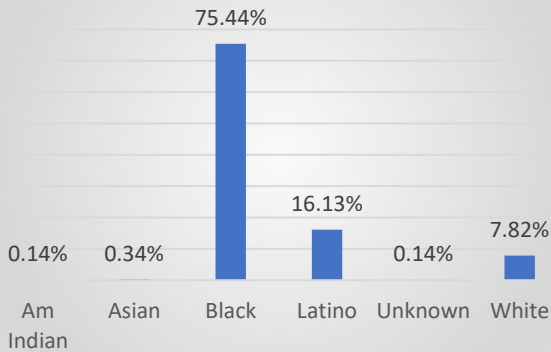

Sheriff's Daily Report

7/20/2021

Under the Custody of the Sheriff	
Total Male and Female	9,381
Jail Population	5,916
Community Corrections	3,465

Jail Population - Behind the Walls

Behind the Walls: Detainees that are physically housed under the Sheriff's custody 24 hours a day/7 days a week. This includes all populations listed on this chart - Divisional populations male & female, Outside Counties, Hospital, PRC, Women's Residential, & VRIC. Detainees in court-ordered treatment programs (PRC, Women's Residential, VRIC) are housed at CCDOC 24 hours a day/7 days week.

Sheriff's Daily Report

7/20/2021

CCSO Population Demographics

In Confinement

Gender Distribution

Race Distribution

Age Distribution

Community Corrections

Gender Distribution

Race Distribution

Age Distribution