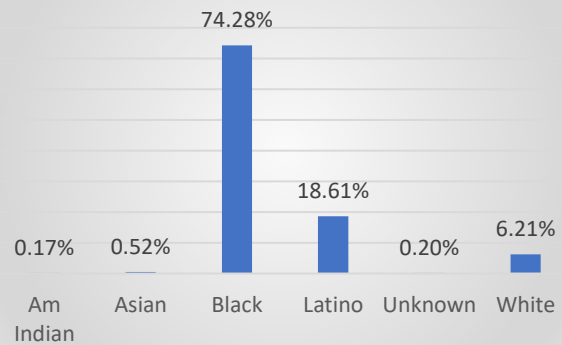

Sheriff's Daily Report

7/20/2021

Under the Custody of the Sheriff	
Total Male and Female	9,381
Jail Population	5,916
Community Corrections	3,465

Jail Population - Behind the Walls

Behind the Walls: Detainees that are physically housed under the Sheriff's custody 24 hours a day/7 days a week. This includes all populations listed on this chart - Divisional populations male & female, Outside Counties, Hospital, PRC, Women's Residential, & VRIC. Detainees in court-ordered treatment programs (PRC, Women's Residential, VRIC) are housed at CCDOC 24 hours a day/7 days week.

Sheriff's Daily Report

7/20/2021

CCSO Population Demographics

In Confinement

Gender Distribution

Race Distribution

Age Distribution

Community Corrections

Gender Distribution

Race Distribution

Age Distribution