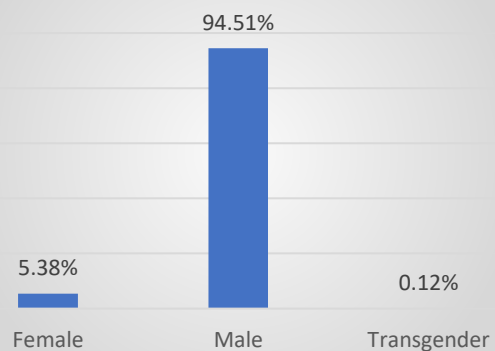

Sheriff's Daily Report

7/20/2021

Under the Custody of the Sheriff	
Total Male and Female	9,381
Jail Population	5,916
Community Corrections	3,465

Jail Population - Behind the Walls

Behind the Walls: Detainees that are physically housed under the Sheriff's custody 24 hours a day/7 days a week. This includes all populations listed on this chart - Divisional populations male & female, Outside Counties, Hospital, PRC, Women's Residential, & VRIC. Detainees in court-ordered treatment programs (PRC, Women's Residential, VRIC) are housed at CCDOC 24 hours a day/7 days week.

Sheriff's Daily Report

7/20/2021

CCSO Population Demographics

In Confinement

Gender Distribution

Race Distribution

Age Distribution

Community Corrections

Gender Distribution

Race Distribution

Age Distribution