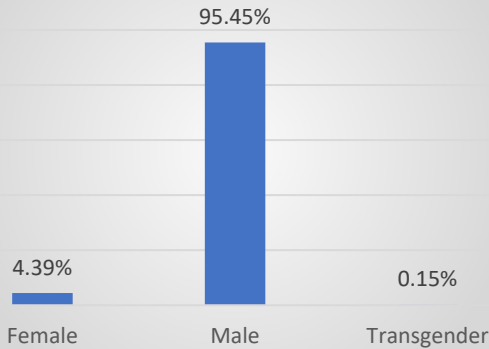

Sheriff's Daily Report

7/20/2021

CCSO Population Demographics

In Confinement

Gender Distribution