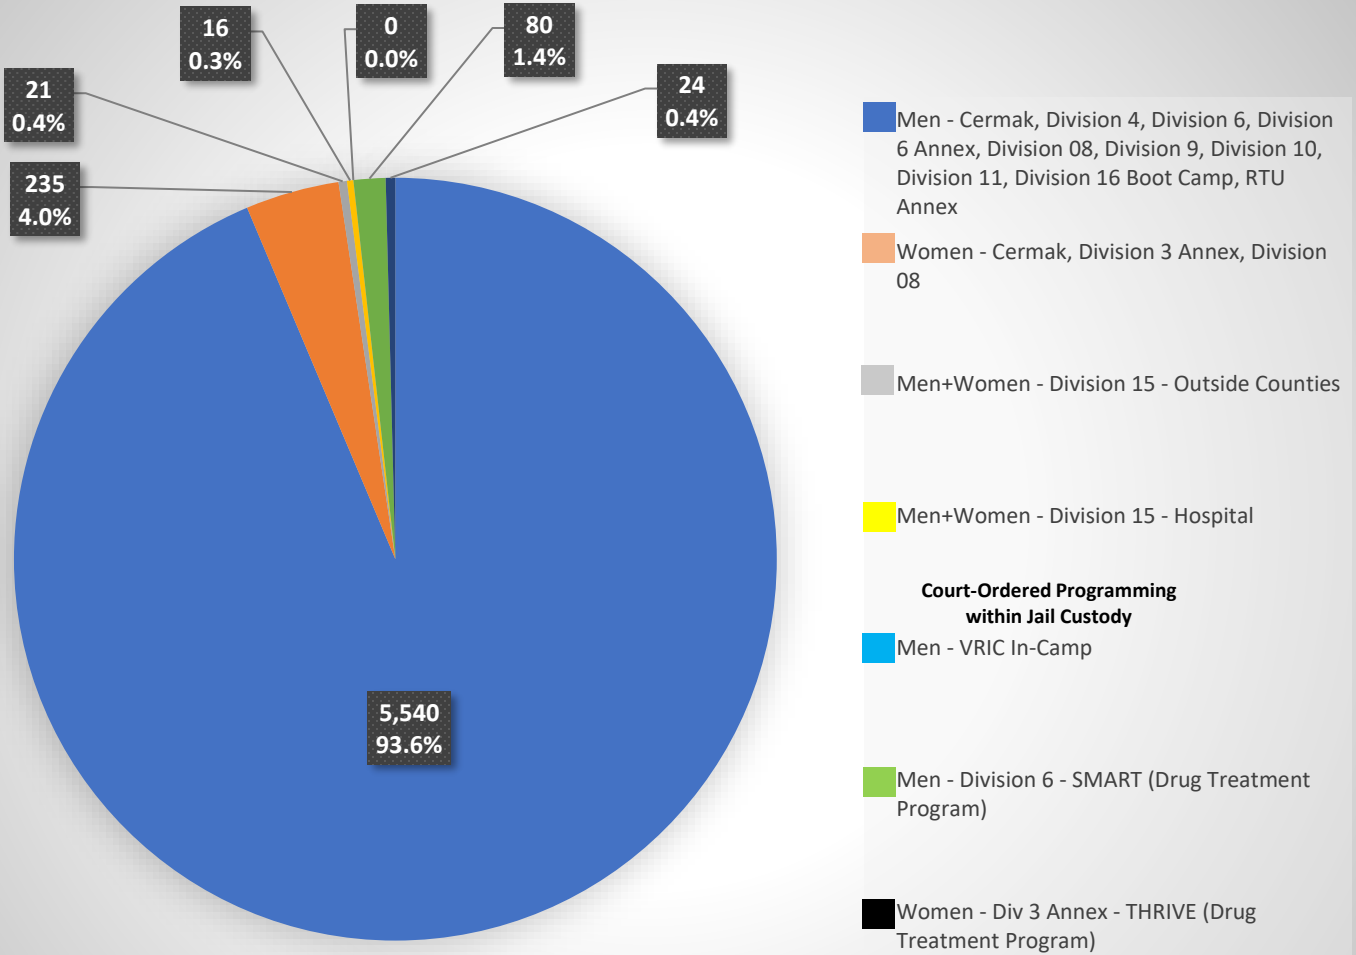

Sheriff's Daily Report

7/20/2021

Under the Custody of the Sheriff	
Total Male and Female	9,381
Jail Population	5,916
Community Corrections	3,465

Jail Population - Behind the Walls

Behind the Walls: Detainees that are physically housed under the Sheriff's custody 24 hours a day/7 days a week. This includes all populations listed on this chart - Divisional populations male & female, Outside Counties, Hospital, PRC, Women's Residential, & VRIC. Detainees in court-ordered treatment programs (PRC, Women's Residential, VRIC) are housed at CCDOC 24 hours a day/7 days week.

Sheriff's Daily Report

7/20/2021

CCSO Population Demographics

In Confinement

Gender Distribution

Race Distribution

Age Distribution

Community Corrections

Gender Distribution

Race Distribution

Age Distribution