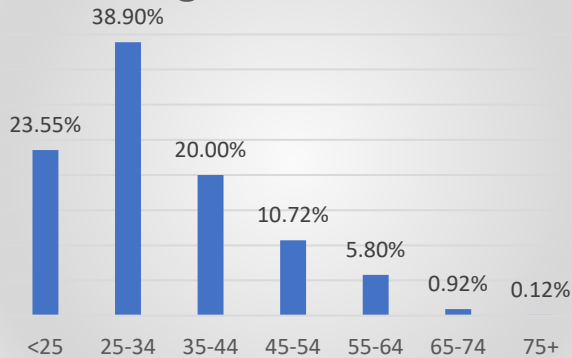

Sheriff's Daily Report

7/20/2021

Under the Custody of the Sheriff	
Total Male and Female	9,381
Jail Population	5,916
Community Corrections	3,465

Jail Population - Behind the Walls

Behind the Walls: Detainees that are physically housed under the Sheriff's custody 24 hours a day/7 days a week. This includes all populations listed on this chart - Divisional populations male & female, Outside Counties, Hospital, PRC, Women's Residential, & VRIC. Detainees in court-ordered treatment programs (PRC, Women's Residential, VRIC) are housed at CCDOC 24 hours a day/7 days week.

Sheriff's Daily Report

7/20/2021

CCSO Population Demographics

In Confinement

Gender Distribution

Race Distribution

Age Distribution

Community Corrections

Gender Distribution

Race Distribution

Age Distribution