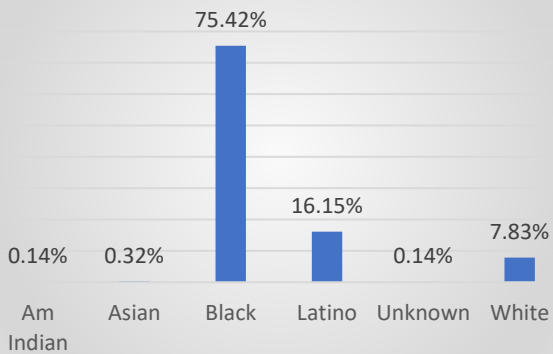

Sheriff's Daily Report

7/19/2021

Under the Custody of the Sheriff	
Total Male and Female	9,404
Jail Population	5,933
Community Corrections	3,471

Jail Population - Behind the Walls

Behind the Walls: Detainees that are physically housed under the Sheriff's custody 24 hours a day/7 days a week. This includes all populations listed on this chart - Divisional populations male & female, Outside Counties, Hospital, PRC, Women's Residential, & VRIC. Detainees in court-ordered treatment programs (PRC, Women's Residential, VRIC) are housed at CCDOC 24 hours a day/7 days week.

Sheriff's Daily Report

7/19/2021

CCSO Population Demographics

In Confinement

Gender Distribution

Race Distribution

Age Distribution

Community Corrections

Gender Distribution

Race Distribution

Age Distribution