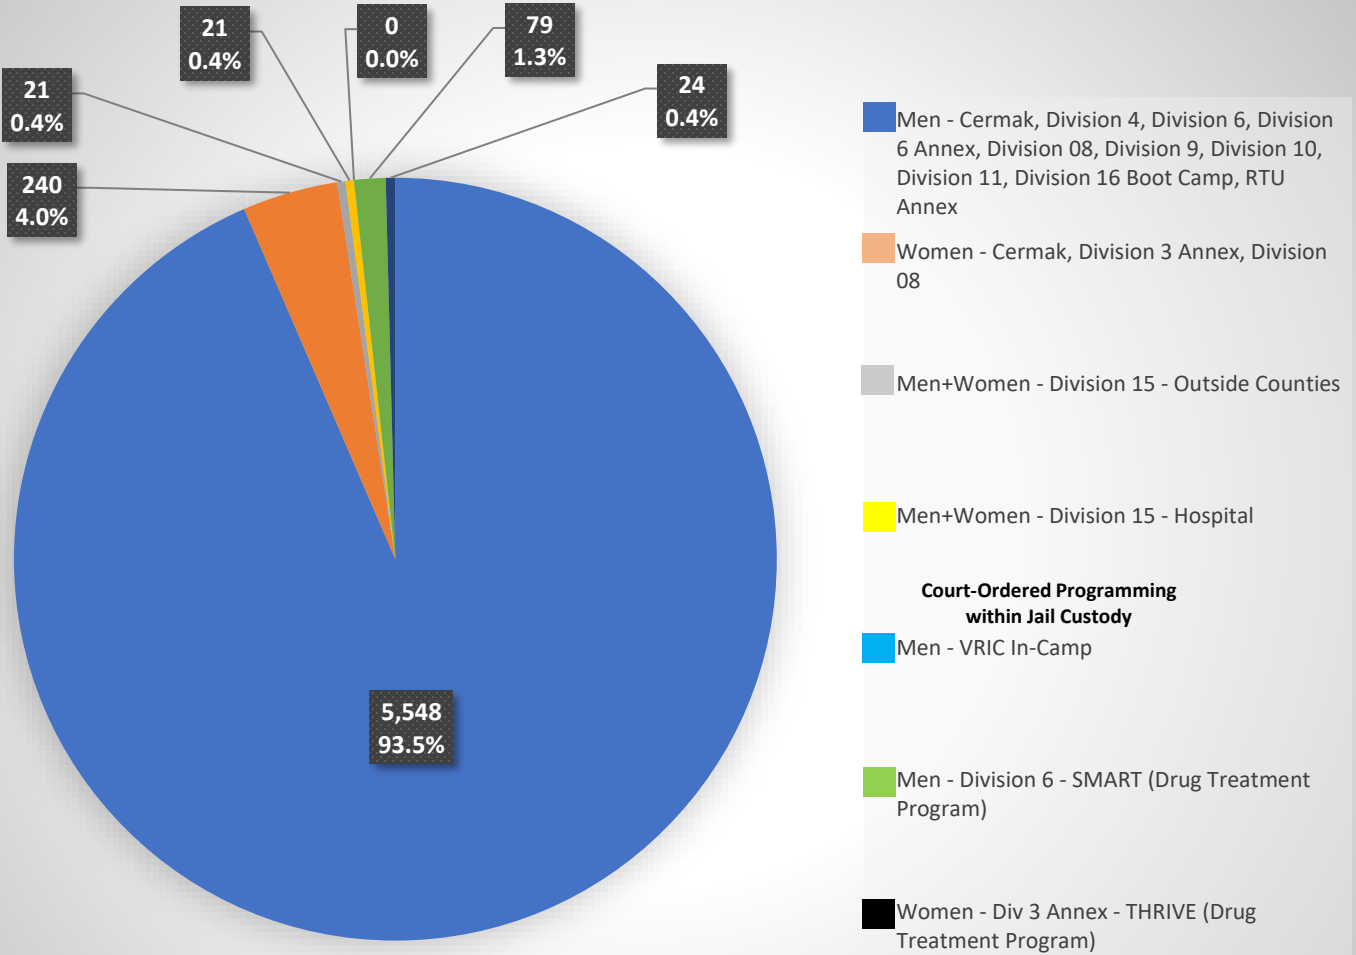

Sheriff's Daily Report

7/19/2021

Under the Custody of the Sheriff	
Total Male and Female	9,404
Jail Population	5,933
Community Corrections	3,471

Jail Population - Behind the Walls

Behind the Walls: Detainees that are physically housed under the Sheriff's custody 24 hours a day/7 days a week. This includes all populations listed on this chart - Divisional populations male & female, Outside Counties, Hospital, PRC, Women's Residential, & VRIC. Detainees in court-ordered treatment programs (PRC, Women's Residential, VRIC) are housed at CCDOC 24 hours a day/7 days week.

Sheriff's Daily Report

7/19/2021

CCSO Population Demographics

In Confinement

Gender Distribution

Race Distribution

Age Distribution

Community Corrections

Gender Distribution

Race Distribution

Age Distribution