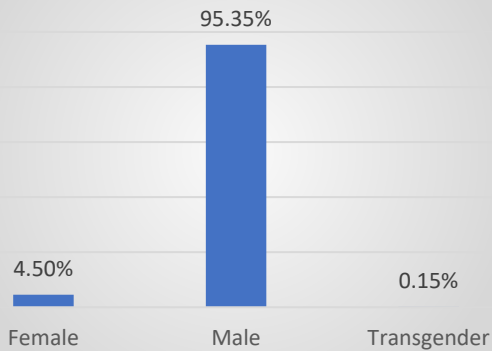

Sheriff's Daily Report

7/19/2021

CCSO Population Demographics

In Confinement

Gender Distribution