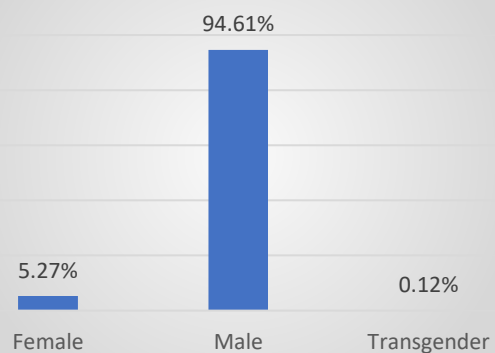

Sheriff's Daily Report

7/19/2021

Under the Custody of the Sheriff	
Total Male and Female	9,404
Jail Population	5,933
Community Corrections	3,471

Jail Population - Behind the Walls

Behind the Walls: Detainees that are physically housed under the Sheriff's custody 24 hours a day/7 days a week. This includes all populations listed on this chart - Divisional populations male & female, Outside Counties, Hospital, PRC, Women's Residential, & VRIC. Detainees in court-ordered treatment programs (PRC, Women's Residential, VRIC) are housed at CCDOC 24 hours a day/7 days week.

Sheriff's Daily Report

7/19/2021

CCSO Population Demographics

In Confinement

Gender Distribution

Race Distribution

Age Distribution

Community Corrections

Gender Distribution

Race Distribution

Age Distribution