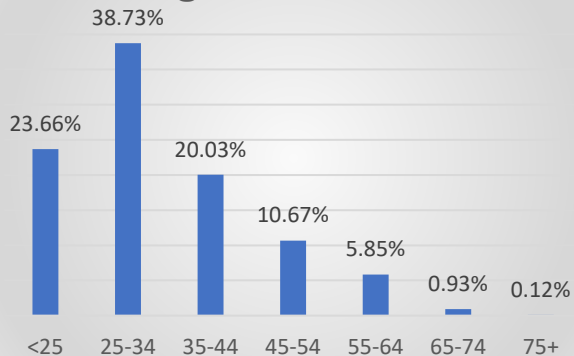

Sheriff's Daily Report

7/19/2021

Under the Custody of the Sheriff	
Total Male and Female	9,404
Jail Population	5,933
Community Corrections	3,471

Jail Population - Behind the Walls

Behind the Walls: Detainees that are physically housed under the Sheriff's custody 24 hours a day/7 days a week. This includes all populations listed on this chart - Divisional populations male & female, Outside Counties, Hospital, PRC, Women's Residential, & VRIC. Detainees in court-ordered treatment programs (PRC, Women's Residential, VRIC) are housed at CCDOC 24 hours a day/7 days week.

Sheriff's Daily Report

7/19/2021

CCSO Population Demographics

In Confinement

Gender Distribution

Race Distribution

Age Distribution

Community Corrections

Gender Distribution

Race Distribution

Age Distribution