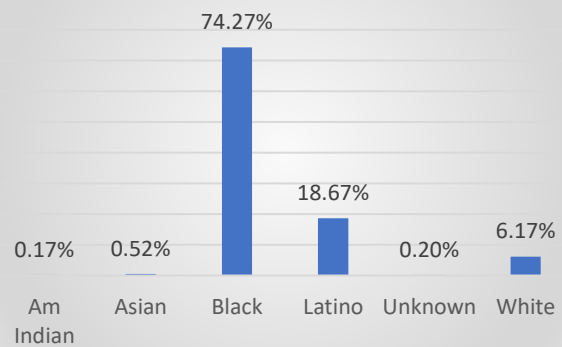

Sheriff's Daily Report

7/19/2021

Under the Custody of the Sheriff	
Total Male and Female	9,404
Jail Population	5,933
Community Corrections	3,471

Jail Population - Behind the Walls

Behind the Walls: Detainees that are physically housed under the Sheriff's custody 24 hours a day/7 days a week. This includes all populations listed on this chart - Divisional populations male & female, Outside Counties, Hospital, PRC, Women's Residential, & VRIC. Detainees in court-ordered treatment programs (PRC, Women's Residential, VRIC) are housed at CCDOC 24 hours a day/7 days week.

Sheriff's Daily Report

7/19/2021

CCSO Population Demographics

In Confinement

Gender Distribution

Race Distribution

Age Distribution

Community Corrections

Gender Distribution

Race Distribution

Age Distribution