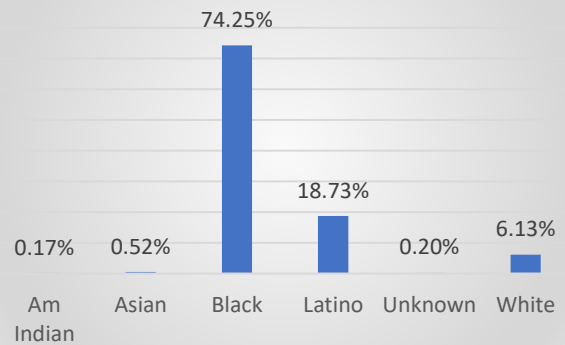

Sheriff's Daily Report

7/17/2021

Under the Custody of the Sheriff	
Total Male and Female	9,322
Jail Population	5,860
Community Corrections	3,462

Jail Population - Behind the Walls

Behind the Walls: Detainees that are physically housed under the Sheriff's custody 24 hours a day/7 days a week. This includes all populations listed on this chart - Divisional populations male & female, Outside Counties, Hospital, PRC, Women's Residential, & VRIC. Detainees in court-ordered treatment programs (PRC, Women's Residential, VRIC) are housed at CCDOC 24 hours a day/7 days week.

Sheriff's Daily Report

7/17/2021

CCSO Population Demographics

In Confinement

Gender Distribution

Race Distribution

Age Distribution

Community Corrections

Gender Distribution

Race Distribution

Age Distribution