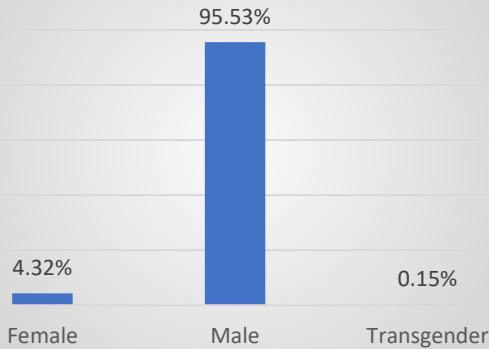

CCSO Population Demographics

In Confinement

Gender Distribution