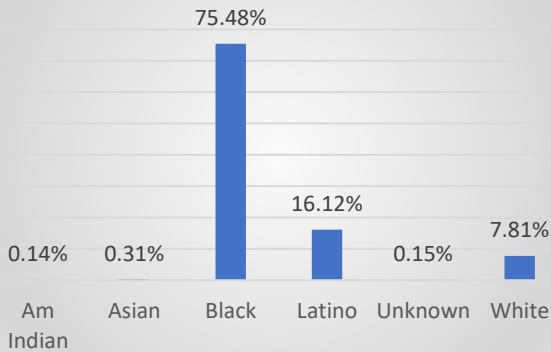

Sheriff's Daily Report

7/17/2021

Under the Custody of the Sheriff	
Total Male and Female	9,322
Jail Population	5,860
Community Corrections	3,462

Jail Population - Behind the Walls

Behind the Walls: Detainees that are physically housed under the Sheriff's custody 24 hours a day/7 days a week. This includes all populations listed on this chart - Divisional populations male & female, Outside Counties, Hospital, PRC, Women's Residential, & VRIC. Detainees in court-ordered treatment programs (PRC, Women's Residential, VRIC) are housed at CCDOC 24 hours a day/7 days week.

Sheriff's Daily Report

7/17/2021

CCSO Population Demographics

In Confinement

Gender Distribution

Race Distribution

Age Distribution

Community Corrections

Gender Distribution

Race Distribution

Age Distribution