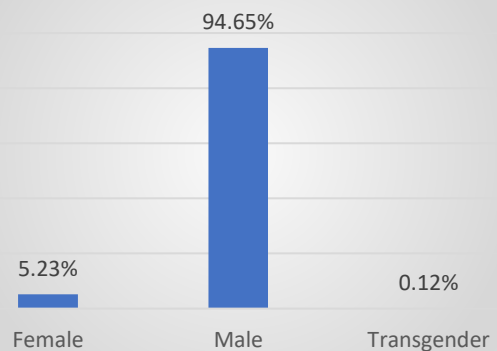

Sheriff's Daily Report

7/17/2021

Under the Custody of the Sheriff	
Total Male and Female	9,322
Jail Population	5,860
Community Corrections	3,462

Jail Population - Behind the Walls

Behind the Walls: Detainees that are physically housed under the Sheriff's custody 24 hours a day/7 days a week. This includes all populations listed on this chart - Divisional populations male & female, Outside Counties, Hospital, PRC, Women's Residential, & VRIC. Detainees in court-ordered treatment programs (PRC, Women's Residential, VRIC) are housed at CCDOC 24 hours a day/7 days week.

Sheriff's Daily Report

7/17/2021

CCSO Population Demographics

In Confinement

Gender Distribution

Race Distribution

Age Distribution

Community Corrections

Gender Distribution

Race Distribution

Age Distribution