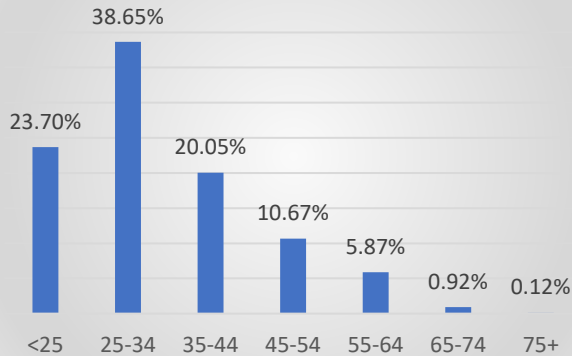

Sheriff's Daily Report

7/17/2021

Under the Custody of the Sheriff	
Total Male and Female	9,322
Jail Population	5,860
Community Corrections	3,462

Jail Population - Behind the Walls

Behind the Walls: Detainees that are physically housed under the Sheriff's custody 24 hours a day/7 days a week. This includes all populations listed on this chart - Divisional populations male & female, Outside Counties, Hospital, PRC, Women's Residential, & VRIC. Detainees in court-ordered treatment programs (PRC, Women's Residential, VRIC) are housed at CCDOC 24 hours a day/7 days week.

Sheriff's Daily Report

7/17/2021

CCSO Population Demographics

In Confinement

Gender Distribution

Race Distribution

Age Distribution

Community Corrections

Gender Distribution

Race Distribution

Age Distribution