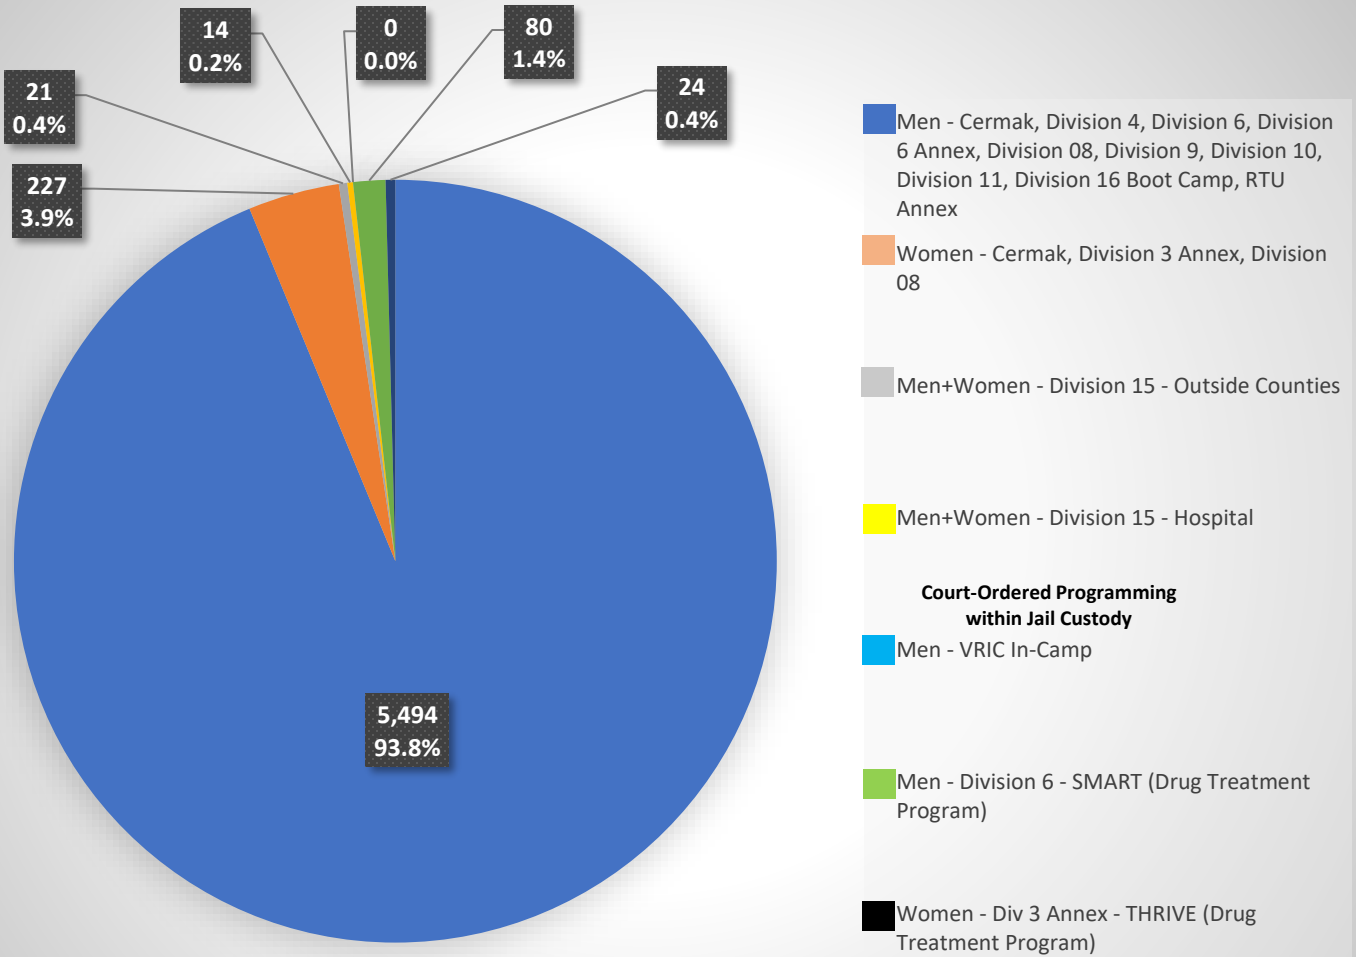

Sheriff's Daily Report

7/17/2021

Under the Custody of the Sheriff	
Total Male and Female	9,322
Jail Population	5,860
Community Corrections	3,462

Jail Population - Behind the Walls

Behind the Walls: Detainees that are physically housed under the Sheriff's custody 24 hours a day/7 days a week. This includes all populations listed on this chart - Divisional populations male & female, Outside Counties, Hospital, PRC, Women's Residential, & VRIC. Detainees in court-ordered treatment programs (PRC, Women's Residential, VRIC) are housed at CCDOC 24 hours a day/7 days week.

Sheriff's Daily Report

7/17/2021

CCSO Population Demographics

In Confinement

Gender Distribution

Race Distribution

Age Distribution

Community Corrections

Gender Distribution

Race Distribution

Age Distribution