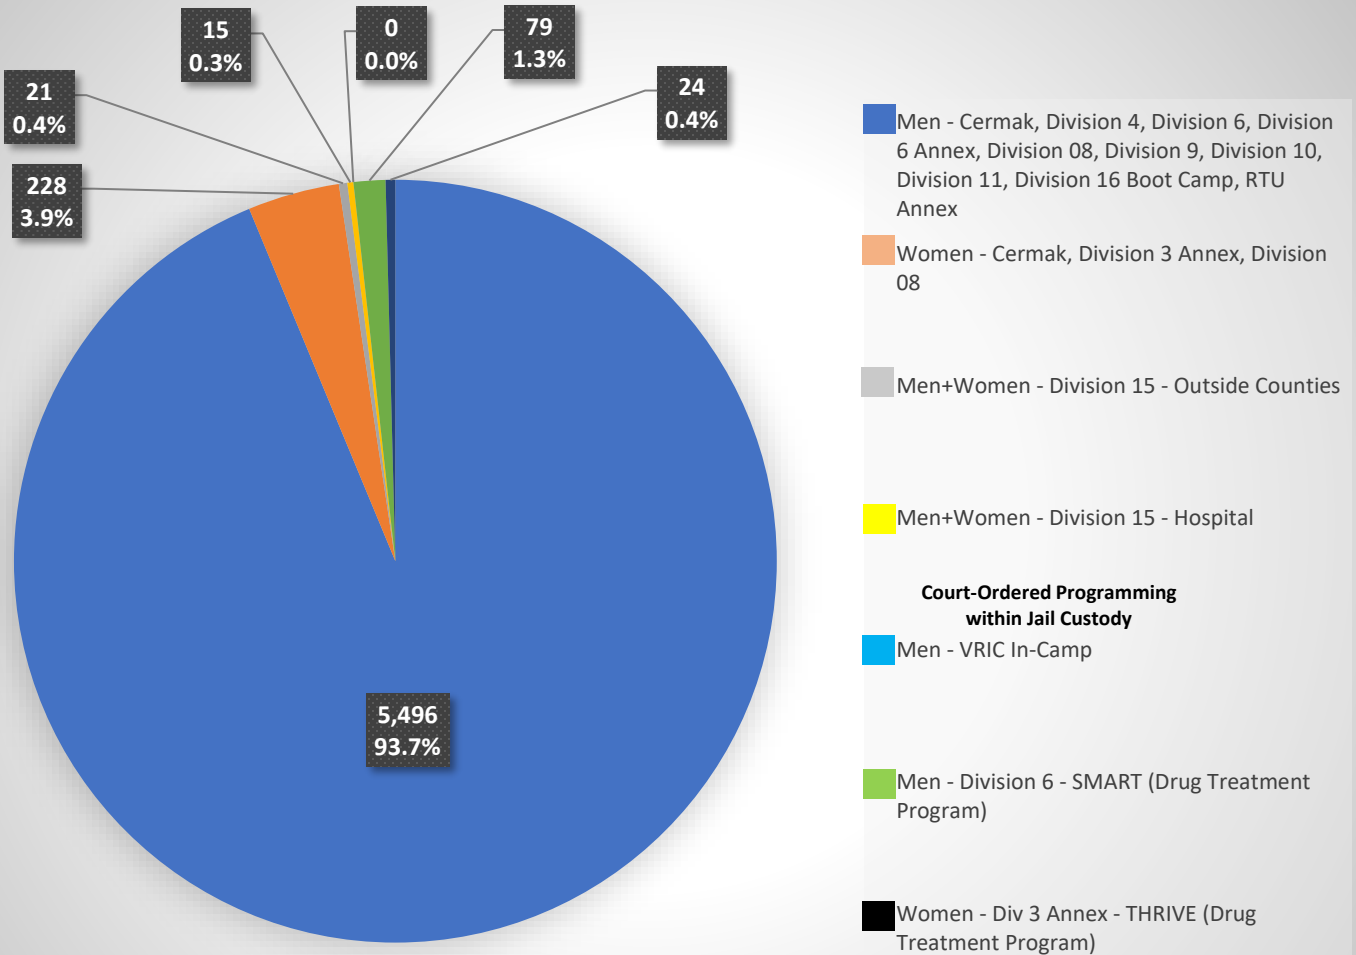

Sheriff's Daily Report

7/16/2021

| Under the Custody of the Sheriff | |
|----------------------------------|--------------|
| Total Male and Female | 9,324 |
| Jail Population | 5,863 |
| Community Corrections | 3,461 |

Jail Population - Behind the Walls

Behind the Walls: Detainees that are physically housed under the Sheriff's custody 24 hours a day/7 days a week. This includes all populations listed on this chart - Divisional populations male & female, Outside Counties, Hospital, PRC, Women's Residential, & VRIC. Detainees in court-ordered treatment programs (PRC, Women's Residential, VRIC) are housed at CCDOC 24 hours a day/7 days week.

Gender Distribution

Race Distribution

Age Distribution