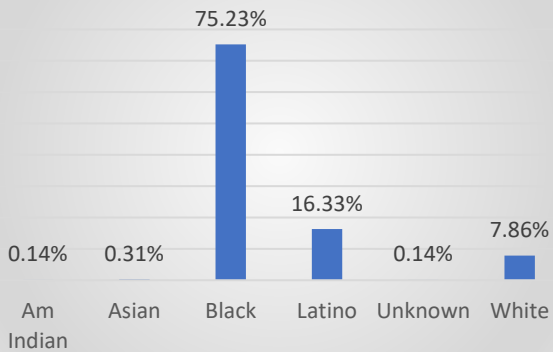

Jail Population - Behind the Walls

Behind the Walls: Detainees that are physically housed under the Sheriff's custody 24 hours a day/7 days a week. This includes all populations listed on this chart - Divisional populations male & female, Outside Counties, Hospital, PRC, Women's Residential, & VRIC. Detainees in court-ordered treatment programs (PRC, Women's Residential, VRIC) are housed at CCDOC 24 hours a day/7 days week.

Sheriff's Daily Report

7/16/2021

CCSO Population Demographics

In Confinement

Gender Distribution

Race Distribution

Age Distribution

Community Corrections

Gender Distribution

Race Distribution

Age Distribution