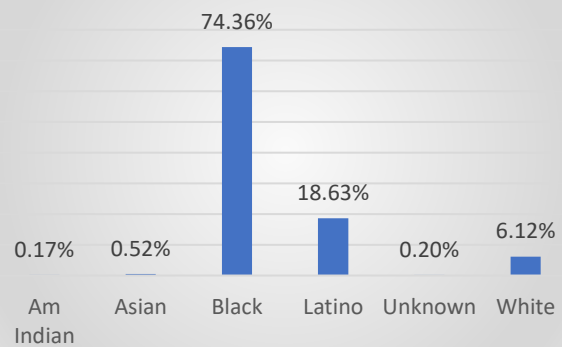

Jail Population - Behind the Walls

Behind the Walls: Detainees that are physically housed under the Sheriff's custody 24 hours a day/7 days a week. This includes all populations listed on this chart - Divisional populations male & female, Outside Counties, Hospital, PRC, Women's Residential, & VRIC. Detainees in court-ordered treatment programs (PRC, Women's Residential, VRIC) are housed at CCDOC 24 hours a day/7 days week.

Sheriff's Daily Report

7/16/2021

CCSO Population Demographics

In Confinement

Gender Distribution

Race Distribution

Age Distribution

Community Corrections

Gender Distribution

Race Distribution

Age Distribution