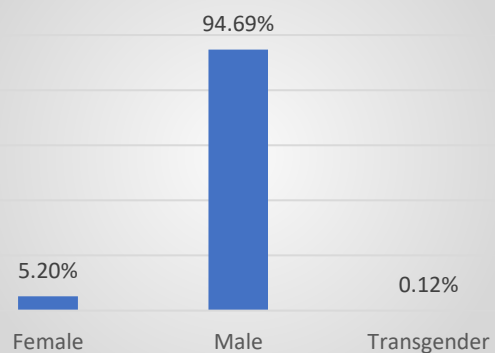

Jail Population - Behind the Walls

Behind the Walls: Detainees that are physically housed under the Sheriff's custody 24 hours a day/7 days a week. This includes all populations listed on this chart - Divisional populations male & female, Outside Counties, Hospital, PRC, Women's Residential, & VRIC. Detainees in court-ordered treatment programs (PRC, Women's Residential, VRIC) are housed at CCDOC 24 hours a day/7 days week.

Sheriff's Daily Report

7/16/2021

CCSO Population Demographics

In Confinement

Gender Distribution

Race Distribution

Age Distribution

Community Corrections

Gender Distribution

Race Distribution

Age Distribution