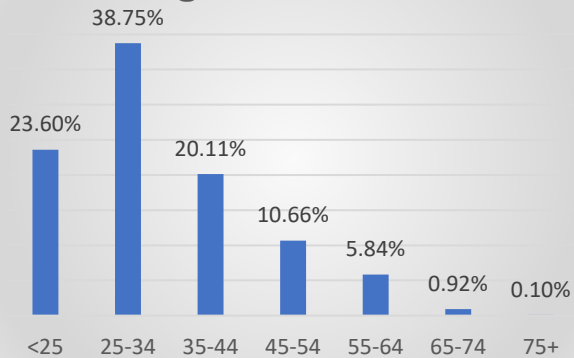

Jail Population - Behind the Walls

Behind the Walls: Detainees that are physically housed under the Sheriff's custody 24 hours a day/7 days a week. This includes all populations listed on this chart - Divisional populations male & female, Outside Counties, Hospital, PRC, Women's Residential, & VRIC. Detainees in court-ordered treatment programs (PRC, Women's Residential, VRIC) are housed at CCDOC 24 hours a day/7 days week.

Sheriff's Daily Report

7/16/2021

CCSO Population Demographics

In Confinement

Gender Distribution

Race Distribution

Age Distribution

Community Corrections

Gender Distribution

Race Distribution

Age Distribution