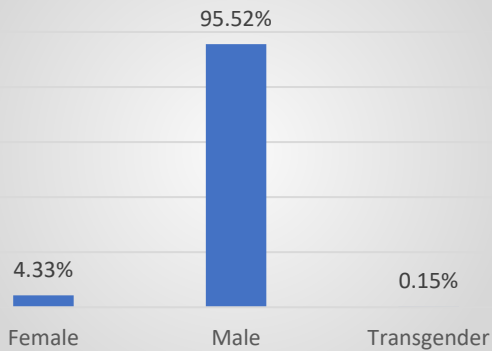

Sheriff's Daily Report

7/16/2021

CCSO Population Demographics

In Confinement

Gender Distribution