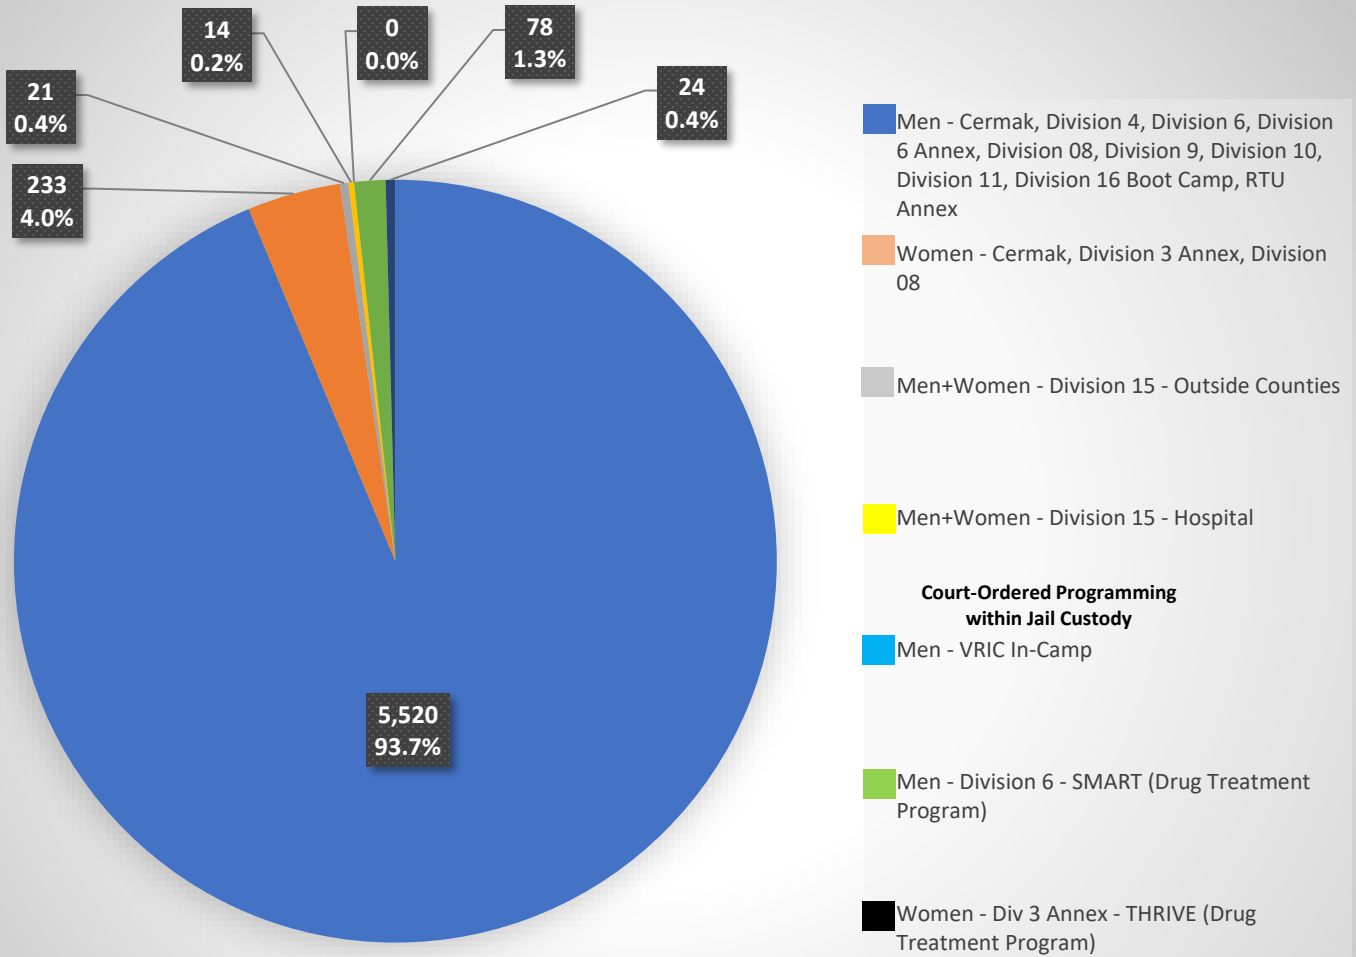

## 7/15/2021

Under the Custody of the Sheriff	
<b>Total Male and Female</b>	<b>9,366</b>
Jail Population	5,890
Community Corrections	3,476

### Jail Population - Behind the Walls

Behind the Walls: Detainees that are physically housed under the Sheriff's custody 24 hours a day/7 days a week. This includes all populations listed on this chart - Divisional populations male & female, Outside Counties, Hospital, PRC, Women's Residential, & VRIC. Detainees in court-ordered treatment programs (PRC, Women's Residential, VRIC) are housed at CCDOC 24 hours a day/7 days week.

#### Race Distribution

#### Age Distribution