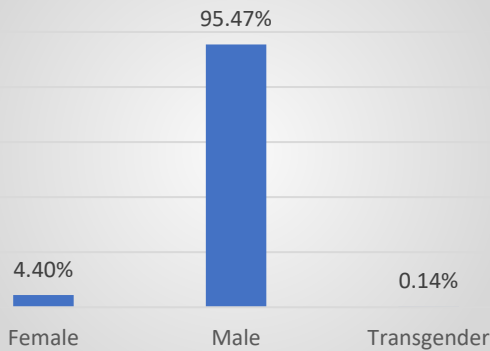

Sheriff's Daily Report

7/15/2021

CCSO Population Demographics

In Confinement

Gender Distribution