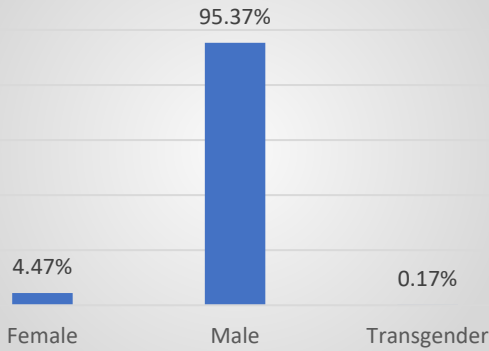

CCSO Population Demographics

In Confinement

Gender Distribution