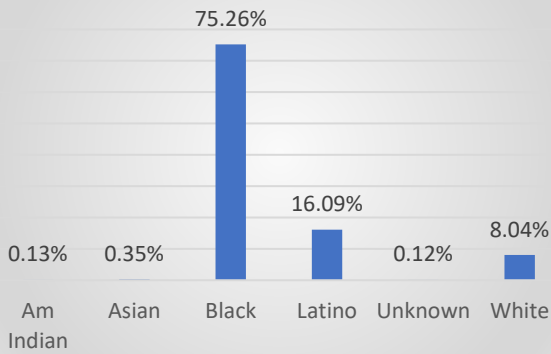

Sheriff's Daily Report

7/13/2021

Under the Custody of the Sheriff	
Total Male and Female	9,450
Jail Population	5,955
Community Corrections	3,495

Jail Population - Behind the Walls

Behind the Walls: Detainees that are physically housed under the Sheriff's custody 24 hours a day/7 days a week. This includes all populations listed on this chart - Divisional populations male & female, Outside Counties, Hospital, PRC, Women's Residential, & VRIC. Detainees in court-ordered treatment programs (PRC, Women's Residential, VRIC) are housed at CCDOC 24 hours a day/7 days week.

Sheriff's Daily Report

7/13/2021

CCSO Population Demographics

In Confinement

Gender Distribution

Race Distribution

Age Distribution

Community Corrections

Gender Distribution

Race Distribution

Age Distribution