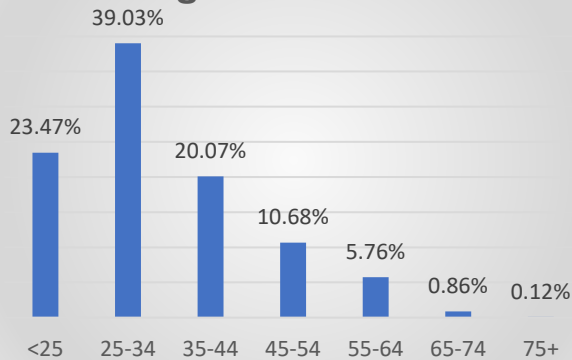

Sheriff's Daily Report

7/13/2021

Under the Custody of the Sheriff	
Total Male and Female	9,450
Jail Population	5,955
Community Corrections	3,495

Jail Population - Behind the Walls

Behind the Walls: Detainees that are physically housed under the Sheriff's custody 24 hours a day/7 days a week. This includes all populations listed on this chart - Divisional populations male & female, Outside Counties, Hospital, PRC, Women's Residential, & VRIC. Detainees in court-ordered treatment programs (PRC, Women's Residential, VRIC) are housed at CCDOC 24 hours a day/7 days week.

Sheriff's Daily Report

7/13/2021

CCSO Population Demographics

In Confinement

Gender Distribution

Race Distribution

Age Distribution

Community Corrections

Gender Distribution

Race Distribution

Age Distribution