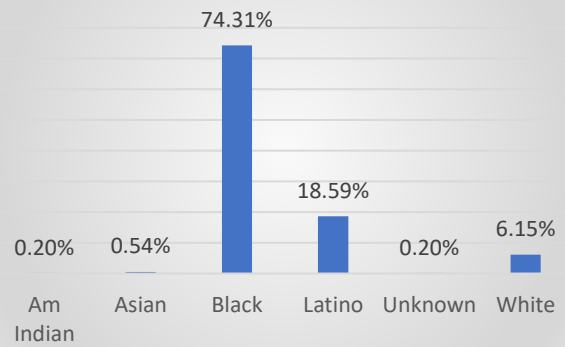

Sheriff's Daily Report

7/13/2021

Under the Custody of the Sheriff	
Total Male and Female	9,450
Jail Population	5,955
Community Corrections	3,495

Jail Population - Behind the Walls

Behind the Walls: Detainees that are physically housed under the Sheriff's custody 24 hours a day/7 days a week. This includes all populations listed on this chart - Divisional populations male & female, Outside Counties, Hospital, PRC, Women's Residential, & VRIC. Detainees in court-ordered treatment programs (PRC, Women's Residential, VRIC) are housed at CCDOC 24 hours a day/7 days week.

Sheriff's Daily Report

7/13/2021

CCSO Population Demographics

In Confinement

Gender Distribution

Race Distribution

Age Distribution

Community Corrections

Gender Distribution

Race Distribution

Age Distribution