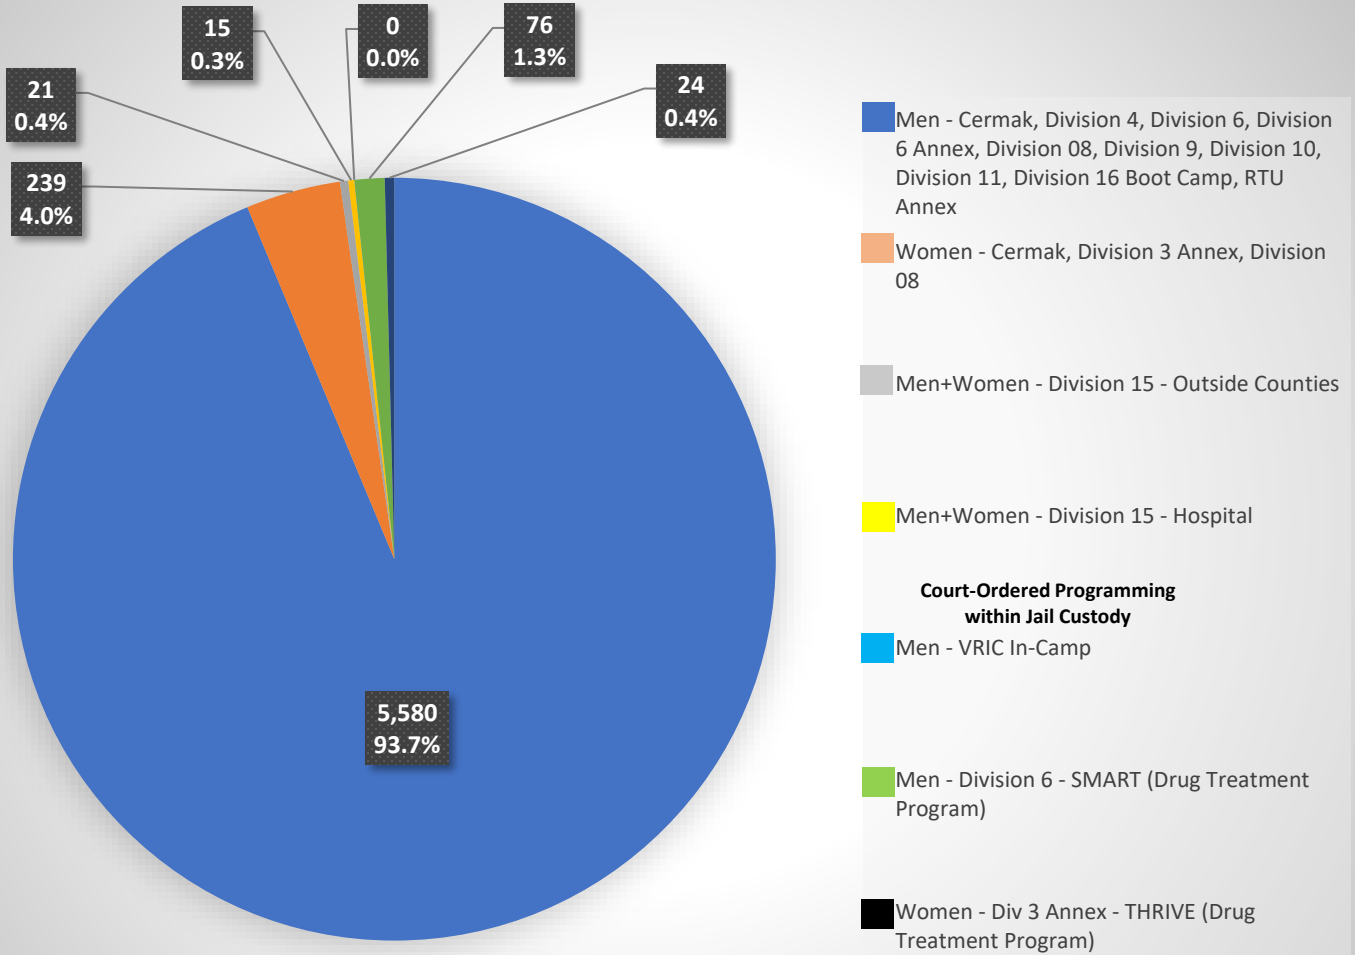

Sheriff's Daily Report

7/13/2021

Under the Custody of the Sheriff	
Total Male and Female	9,450
Jail Population	5,955
Community Corrections	3,495

Jail Population - Behind the Walls

Behind the Walls: Detainees that are physically housed under the Sheriff's custody 24 hours a day/7 days a week. This includes all populations listed on this chart - Divisional populations male & female, Outside Counties, Hospital, PRC, Women's Residential, & VRIC. Detainees in court-ordered treatment programs (PRC, Women's Residential, VRIC) are housed at CCDOC 24 hours a day/7 days week.

Sheriff's Daily Report

7/13/2021

CCSO Population Demographics

In Confinement

Gender Distribution

Race Distribution

Age Distribution

Community Corrections

Gender Distribution

Race Distribution

Age Distribution