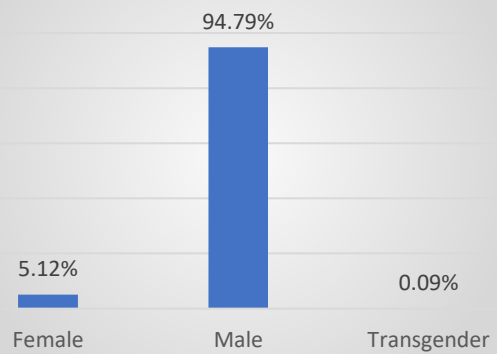

Sheriff's Daily Report

7/13/2021

Under the Custody of the Sheriff	
Total Male and Female	9,450
Jail Population	5,955
Community Corrections	3,495

Jail Population - Behind the Walls

Behind the Walls: Detainees that are physically housed under the Sheriff's custody 24 hours a day/7 days a week. This includes all populations listed on this chart - Divisional populations male & female, Outside Counties, Hospital, PRC, Women's Residential, & VRIC. Detainees in court-ordered treatment programs (PRC, Women's Residential, VRIC) are housed at CCDOC 24 hours a day/7 days week.

Sheriff's Daily Report

7/13/2021

CCSO Population Demographics

In Confinement

Gender Distribution

Race Distribution

Age Distribution

Community Corrections

Gender Distribution

Race Distribution

Age Distribution