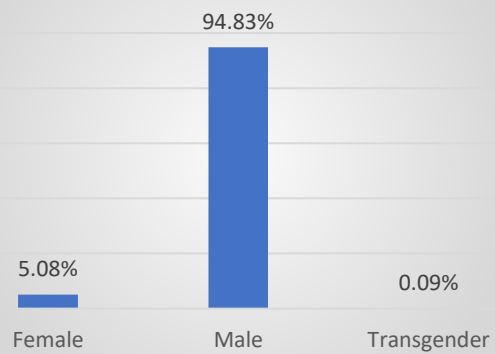

Sheriff's Daily Report

7/11/2021

Under the Custody of the Sheriff	
Total Male and Female	9,451
Jail Population	5,947
Community Corrections	3,504

Jail Population - Behind the Walls

Behind the Walls: Detainees that are physically housed under the Sheriff's custody 24 hours a day/7 days a week. This includes all populations listed on this chart - Divisional populations male & female, Outside Counties, Hospital, PRC, Women's Residential, & VRIC. Detainees in court-ordered treatment programs (PRC, Women's Residential, VRIC) are housed at CCDOC 24 hours a day/7 days week.

Sheriff's Daily Report

7/11/2021

CCSO Population Demographics

In Confinement

Gender Distribution

Race Distribution

Age Distribution

Community Corrections

Gender Distribution

Race Distribution

Age Distribution