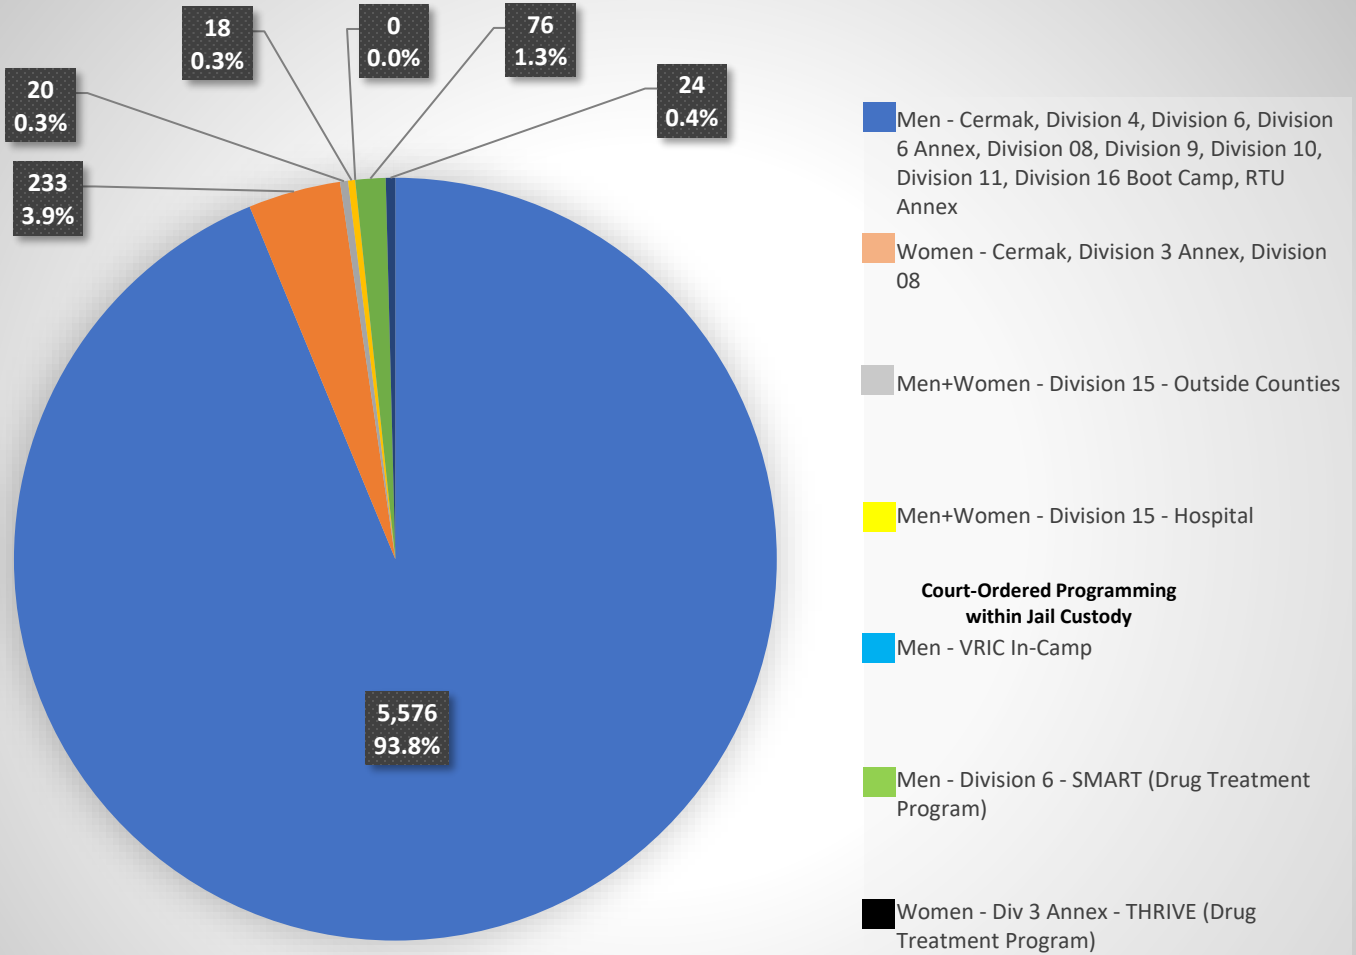

Sheriff's Daily Report

7/11/2021

Under the Custody of the Sheriff	
Total Male and Female	9,451
Jail Population	5,947
Community Corrections	3,504

Jail Population - Behind the Walls

Behind the Walls: Detainees that are physically housed under the Sheriff's custody 24 hours a day/7 days a week. This includes all populations listed on this chart - Divisional populations male & female, Outside Counties, Hospital, PRC, Women's Residential, & VRIC. Detainees in court-ordered treatment programs (PRC, Women's Residential, VRIC) are housed at CCDOC 24 hours a day/7 days week.

Sheriff's Daily Report

7/11/2021

CCSO Population Demographics

In Confinement

Gender Distribution

Race Distribution

Age Distribution

Community Corrections

Gender Distribution

Race Distribution

Age Distribution