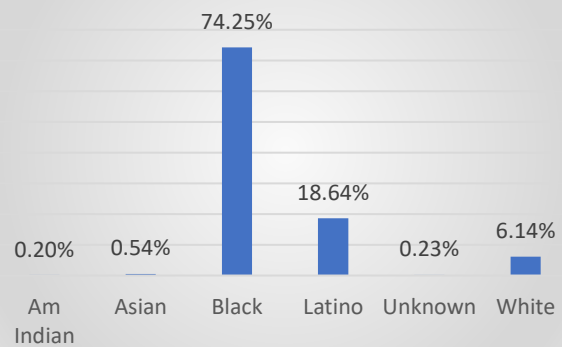

Sheriff's Daily Report

7/11/2021

Under the Custody of the Sheriff	
Total Male and Female	9,451
Jail Population	5,947
Community Corrections	3,504

Jail Population - Behind the Walls

Behind the Walls: Detainees that are physically housed under the Sheriff's custody 24 hours a day/7 days a week. This includes all populations listed on this chart - Divisional populations male & female, Outside Counties, Hospital, PRC, Women's Residential, & VRIC. Detainees in court-ordered treatment programs (PRC, Women's Residential, VRIC) are housed at CCDOC 24 hours a day/7 days week.

Sheriff's Daily Report

7/11/2021

CCSO Population Demographics

In Confinement

Gender Distribution

Race Distribution

Age Distribution

Community Corrections

Gender Distribution

Race Distribution

Age Distribution