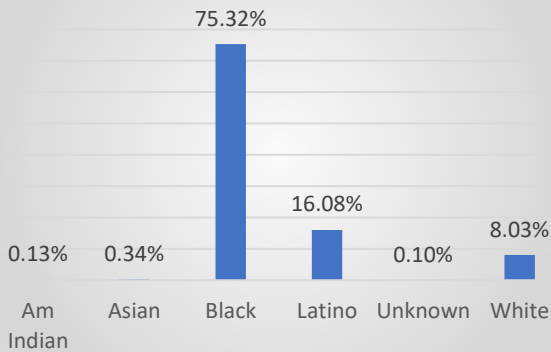

Sheriff's Daily Report

7/11/2021

Under the Custody of the Sheriff	
Total Male and Female	9,451
Jail Population	5,947
Community Corrections	3,504

Jail Population - Behind the Walls

Behind the Walls: Detainees that are physically housed under the Sheriff's custody 24 hours a day/7 days a week. This includes all populations listed on this chart - Divisional populations male & female, Outside Counties, Hospital, PRC, Women's Residential, & VRIC. Detainees in court-ordered treatment programs (PRC, Women's Residential, VRIC) are housed at CCDOC 24 hours a day/7 days week.

Sheriff's Daily Report

7/11/2021

CCSO Population Demographics

In Confinement

Gender Distribution

Race Distribution

Age Distribution

Community Corrections

Gender Distribution

Race Distribution

Age Distribution