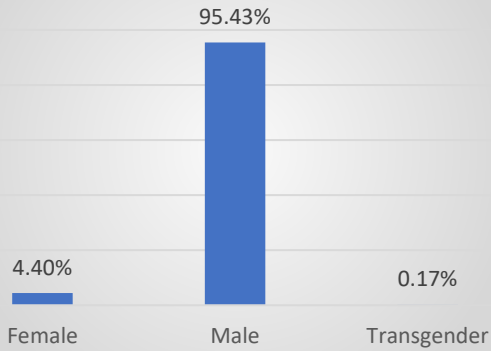

CCSO Population Demographics

In Confinement

Gender Distribution