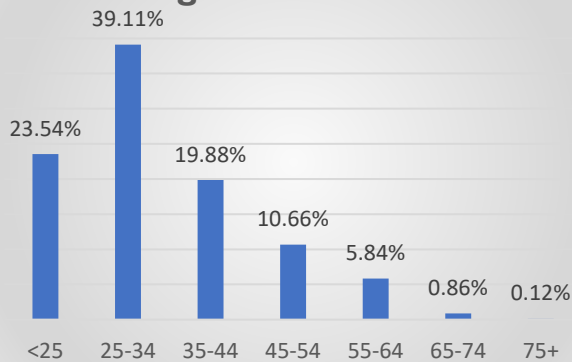

Sheriff's Daily Report

7/11/2021

Under the Custody of the Sheriff	
Total Male and Female	9,451
Jail Population	5,947
Community Corrections	3,504

Jail Population - Behind the Walls

Behind the Walls: Detainees that are physically housed under the Sheriff's custody 24 hours a day/7 days a week. This includes all populations listed on this chart - Divisional populations male & female, Outside Counties, Hospital, PRC, Women's Residential, & VRIC. Detainees in court-ordered treatment programs (PRC, Women's Residential, VRIC) are housed at CCDOC 24 hours a day/7 days week.

Sheriff's Daily Report

7/11/2021

CCSO Population Demographics

In Confinement

Gender Distribution

Race Distribution

Age Distribution

Community Corrections

Gender Distribution

Race Distribution

Age Distribution