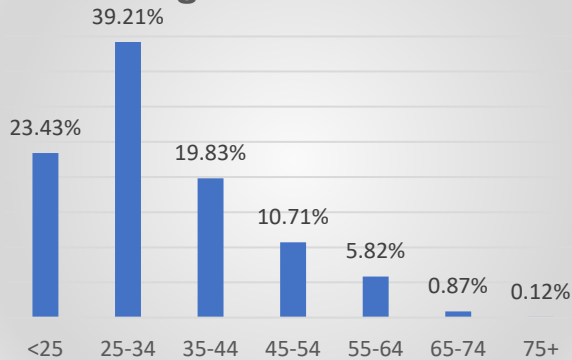

Sheriff's Daily Report

7/8/2021

Under the Custody of the Sheriff	
Total Male and Female	9,417
Jail Population	5,909
Community Corrections	3,508

Jail Population - Behind the Walls

Behind the Walls: Detainees that are physically housed under the Sheriff's custody 24 hours a day/7 days a week. This includes all populations listed on this chart - Divisional populations male & female, Outside Counties, Hospital, PRC, Women's Residential, & VRIC. Detainees in court-ordered treatment programs (PRC, Women's Residential, VRIC) are housed at CCDOC 24 hours a day/7 days week.

Sheriff's Daily Report

7/8/2021

CCSO Population Demographics

In Confinement

Gender Distribution

Race Distribution

Age Distribution

Community Corrections

Gender Distribution

Race Distribution

Age Distribution