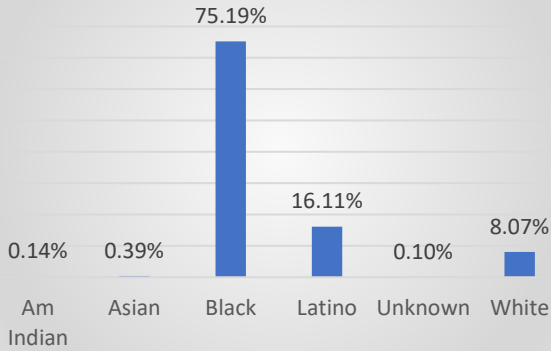

Sheriff's Daily Report

7/8/2021

Under the Custody of the Sheriff	
Total Male and Female	9,417
Jail Population	5,909
Community Corrections	3,508

Jail Population - Behind the Walls

Behind the Walls: Detainees that are physically housed under the Sheriff's custody 24 hours a day/7 days a week. This includes all populations listed on this chart - Divisional populations male & female, Outside Counties, Hospital, PRC, Women's Residential, & VRIC. Detainees in court-ordered treatment programs (PRC, Women's Residential, VRIC) are housed at CCDOC 24 hours a day/7 days week.

Sheriff's Daily Report

7/8/2021

CCSO Population Demographics

In Confinement

Gender Distribution

Race Distribution

Age Distribution

Community Corrections

Gender Distribution

Race Distribution

Age Distribution