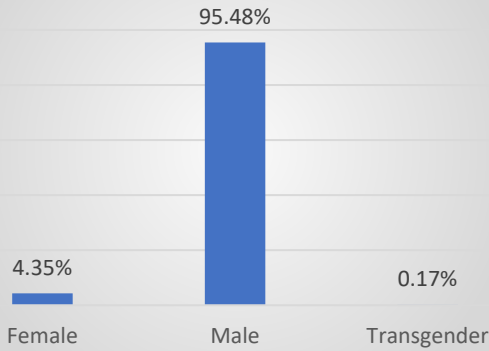

Sheriff's Daily Report

7/8/2021

CCSO Population Demographics

In Confinement

Gender Distribution