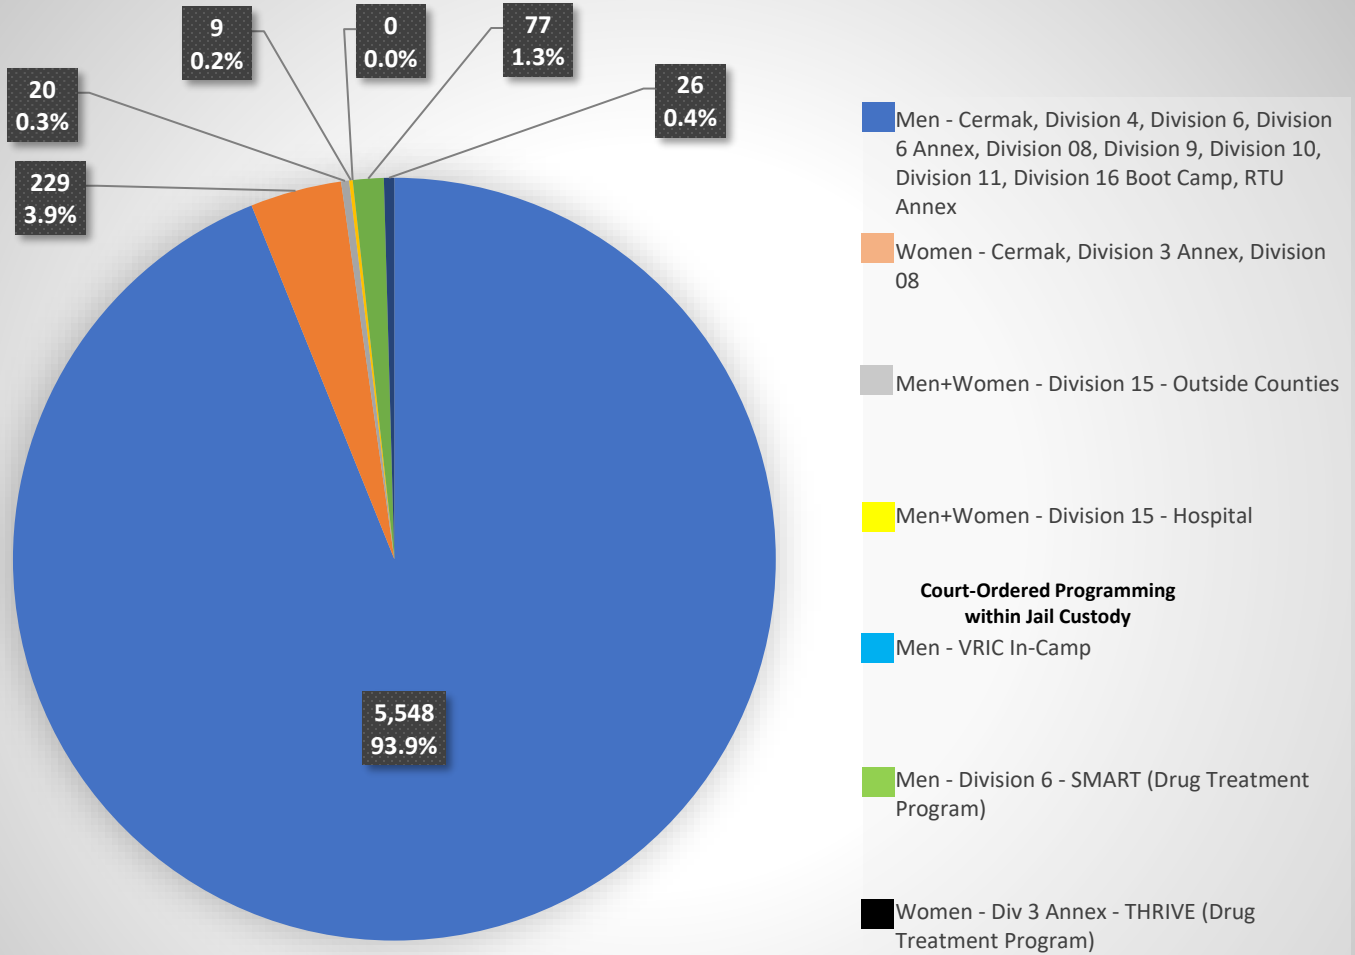

Sheriff's Daily Report

7/8/2021

Under the Custody of the Sheriff	
Total Male and Female	9,417
Jail Population	5,909
Community Corrections	3,508

Jail Population - Behind the Walls

Behind the Walls: Detainees that are physically housed under the Sheriff's custody 24 hours a day/7 days a week. This includes all populations listed on this chart - Divisional populations male & female, Outside Counties, Hospital, PRC, Women's Residential, & VRIC. Detainees in court-ordered treatment programs (PRC, Women's Residential, VRIC) are housed at CCDOC 24 hours a day/7 days week.

Sheriff's Daily Report

7/8/2021

CCSO Population Demographics

In Confinement

Gender Distribution

Race Distribution

Age Distribution

Community Corrections

Gender Distribution

Race Distribution

Age Distribution