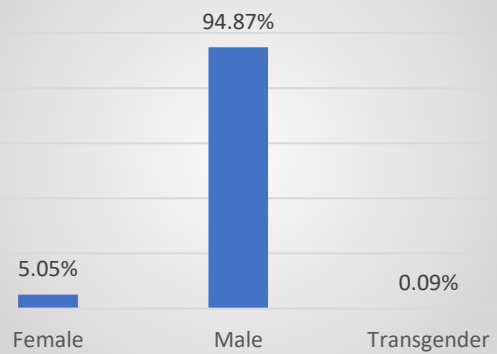

Sheriff's Daily Report

7/8/2021

Under the Custody of the Sheriff	
Total Male and Female	9,417
Jail Population	5,909
Community Corrections	3,508

Jail Population - Behind the Walls

Behind the Walls: Detainees that are physically housed under the Sheriff's custody 24 hours a day/7 days a week. This includes all populations listed on this chart - Divisional populations male & female, Outside Counties, Hospital, PRC, Women's Residential, & VRIC. Detainees in court-ordered treatment programs (PRC, Women's Residential, VRIC) are housed at CCDOC 24 hours a day/7 days week.

Sheriff's Daily Report

7/8/2021

CCSO Population Demographics

In Confinement

Gender Distribution

Race Distribution

Age Distribution

Community Corrections

Gender Distribution

Race Distribution

Age Distribution