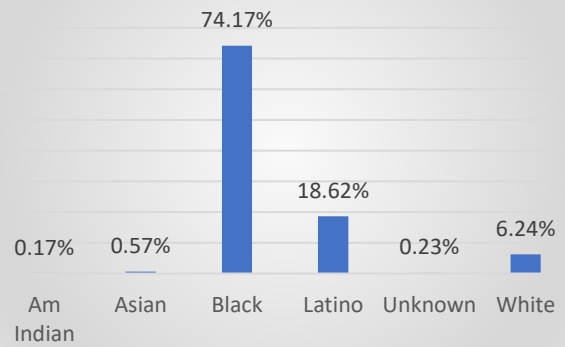

Sheriff's Daily Report

7/8/2021

Under the Custody of the Sheriff	
Total Male and Female	9,417
Jail Population	5,909
Community Corrections	3,508

Jail Population - Behind the Walls

Behind the Walls: Detainees that are physically housed under the Sheriff's custody 24 hours a day/7 days a week. This includes all populations listed on this chart - Divisional populations male & female, Outside Counties, Hospital, PRC, Women's Residential, & VRIC. Detainees in court-ordered treatment programs (PRC, Women's Residential, VRIC) are housed at CCDOC 24 hours a day/7 days week.

Sheriff's Daily Report

7/8/2021

CCSO Population Demographics

In Confinement

Gender Distribution

Race Distribution

Age Distribution

Community Corrections

Gender Distribution

Race Distribution

Age Distribution