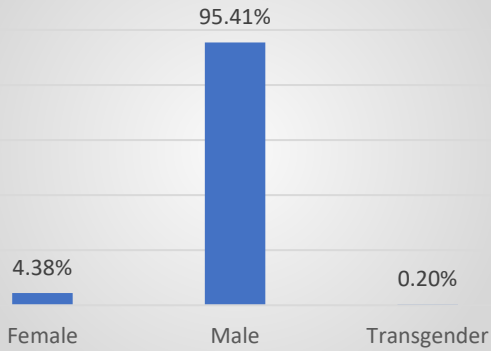

CCSO Population Demographics

In Confinement

Community Corrections

Gender Distribution