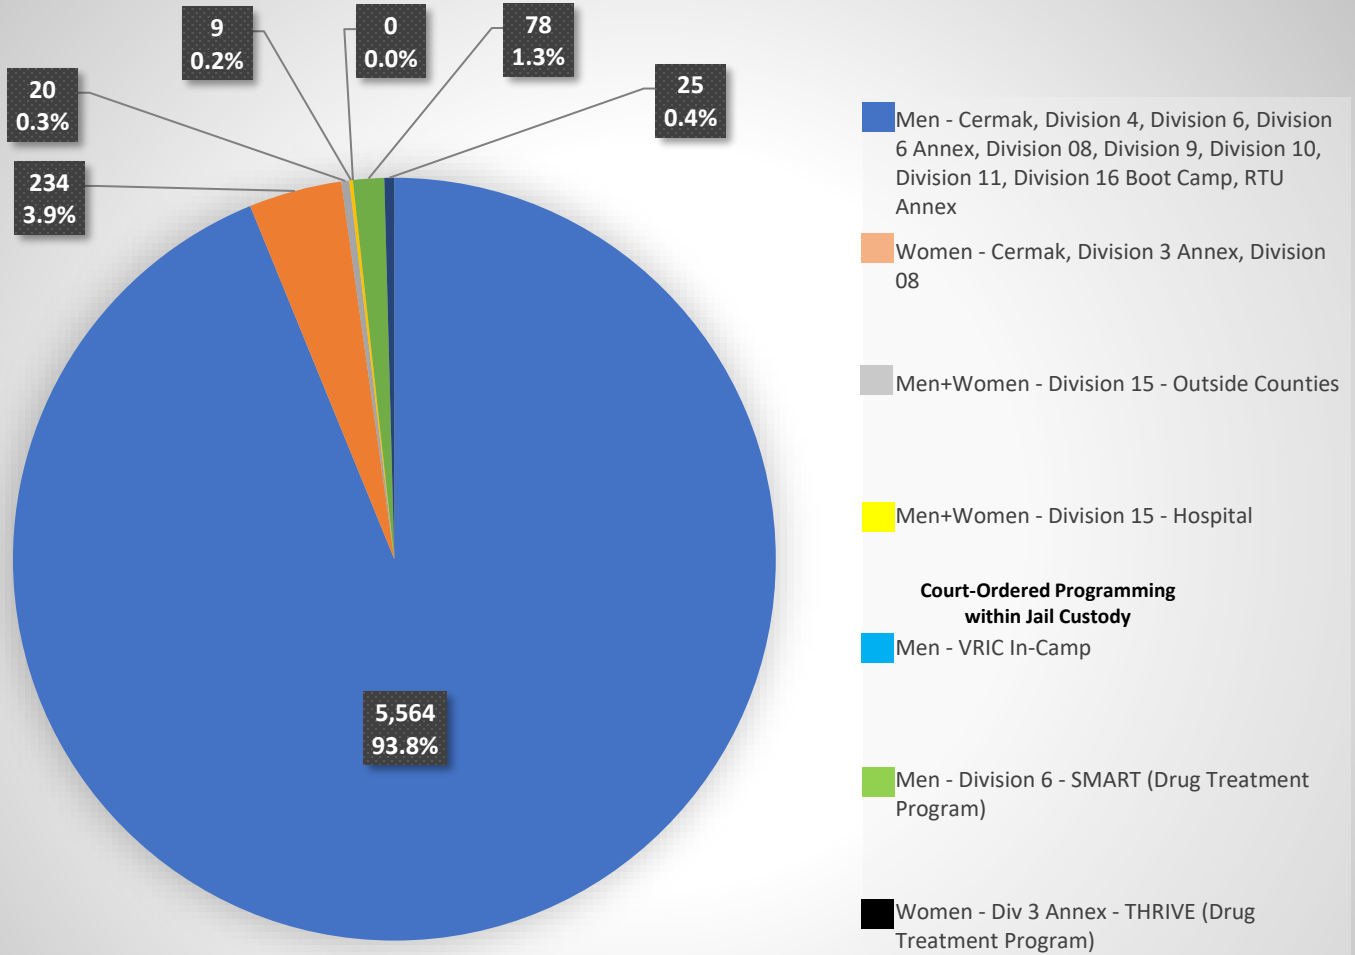

# Sheriff's Daily Report

7/5/2021

Under the Custody of the Sheriff	
<b>Total Male and Female</b>	<b>9,442</b>
Jail Population	5,930
Community Corrections	3,512

## Jail Population - Behind the Walls

Behind the Walls: Detainees that are physically housed under the Sheriff's custody 24 hours a day/7 days a week. This includes all populations listed on this chart - Divisional populations male & female, Outside Counties, Hospital, PRC, Women's Residential, & VRIC. Detainees in court-ordered treatment programs (PRC, Women's Residential, VRIC) are housed at CCDOC 24 hours a day/7 days week.

##### Age Distribution