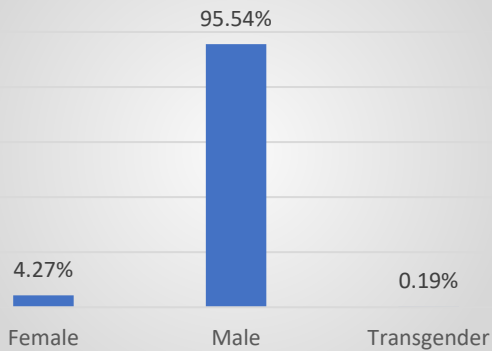

Sheriff's Daily Report

7/1/2021

CCSO Population Demographics

In Confinement

Gender Distribution