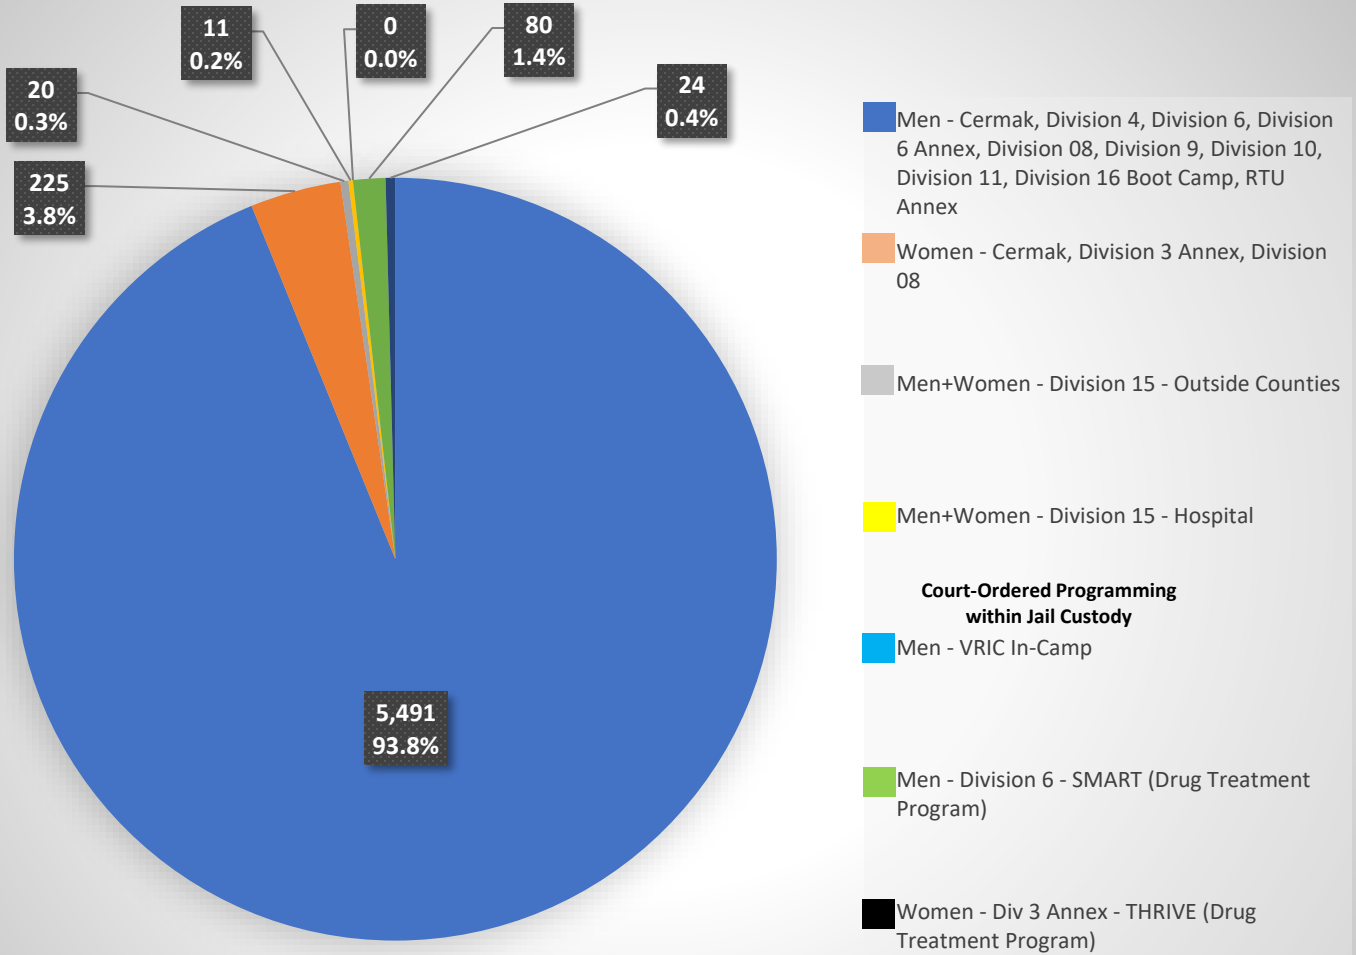

# Sheriff's Daily Report

7/1/2021

Under the Custody of the Sheriff	
<b>Total Male and Female</b>	<b>9,344</b>
Jail Population	5,851
Community Corrections	3,493

## Jail Population - Behind the Walls

Behind the Walls: Detainees that are physically housed under the Sheriff's custody 24 hours a day/7 days a week. This includes all populations listed on this chart - Divisional populations male & female, Outside Counties, Hospital, PRC, Women's Residential, & VRIC. Detainees in court-ordered treatment programs (PRC, Women's Residential, VRIC) are housed at CCDOC 24 hours a day/7 days week.

#### Race Distribution

#### Age Distribution