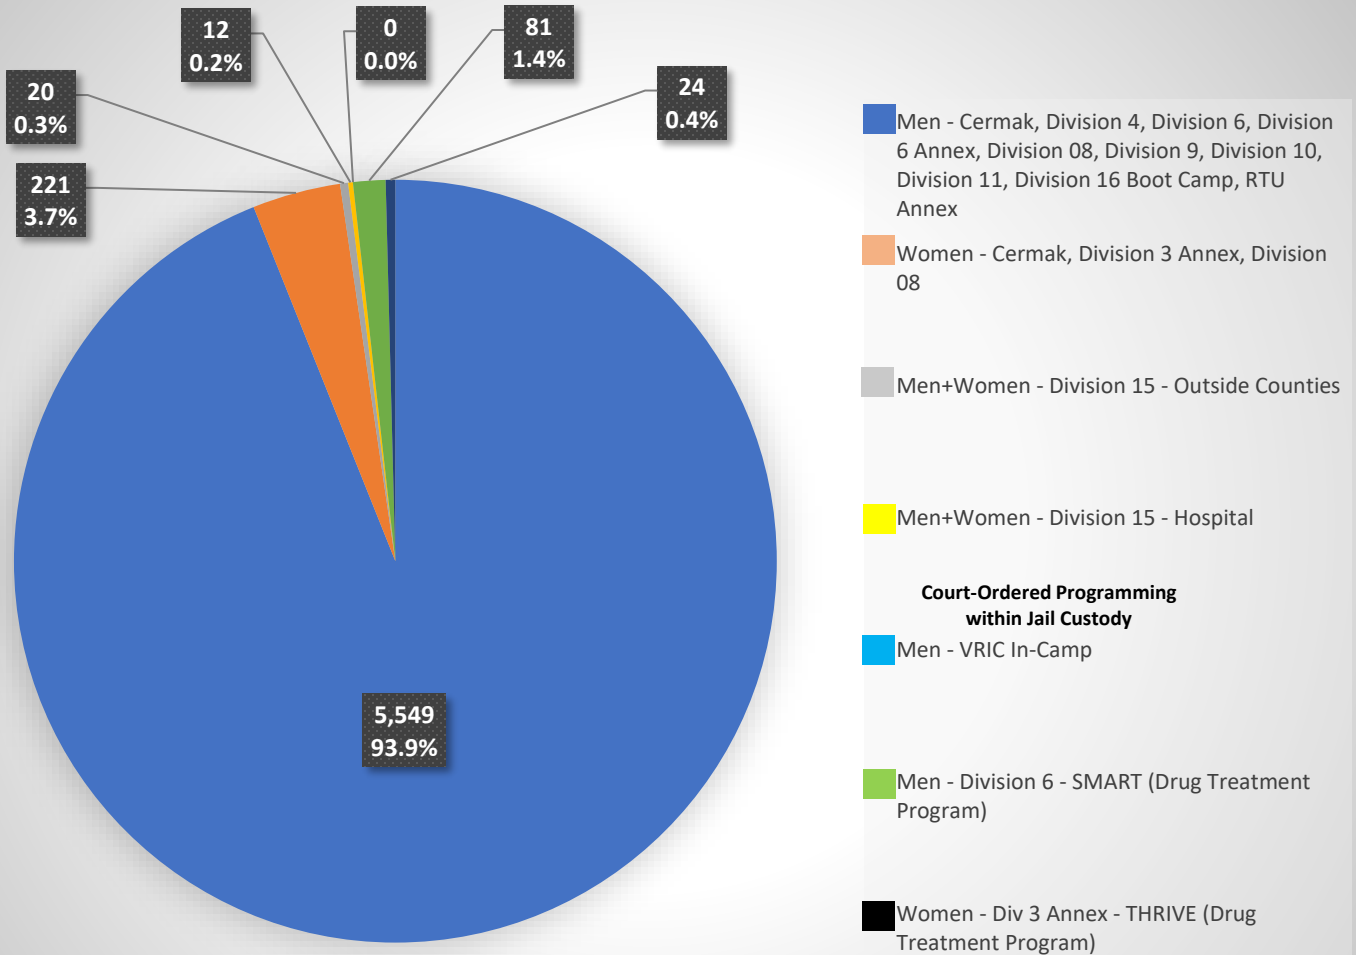

## 6/30/2021

Under the Custody of the Sheriff	
<b>Total Male and Female</b>	<b>9,404</b>
Jail Population	5,907
Community Corrections	3,497

### Jail Population - Behind the Walls

Behind the Walls: Detainees that are physically housed under the Sheriff's custody 24 hours a day/7 days a week. This includes all populations listed on this chart - Divisional populations male & female, Outside Counties, Hospital, PRC, Women's Residential, & VRIC. Detainees in court-ordered treatment programs (PRC, Women's Residential, VRIC) are housed at CCDOC 24 hours a day/7 days week.

#### Race Distribution

#### Age Distribution