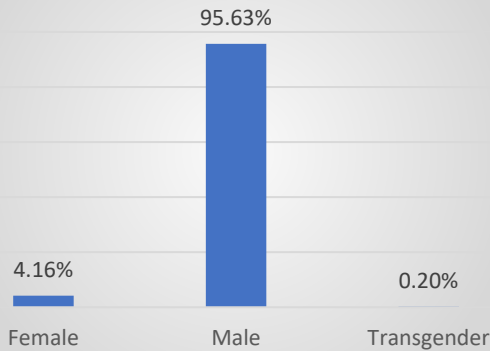

Sheriff's Daily Report

6/30/2021

CCSO Population Demographics

In Confinement

Gender Distribution